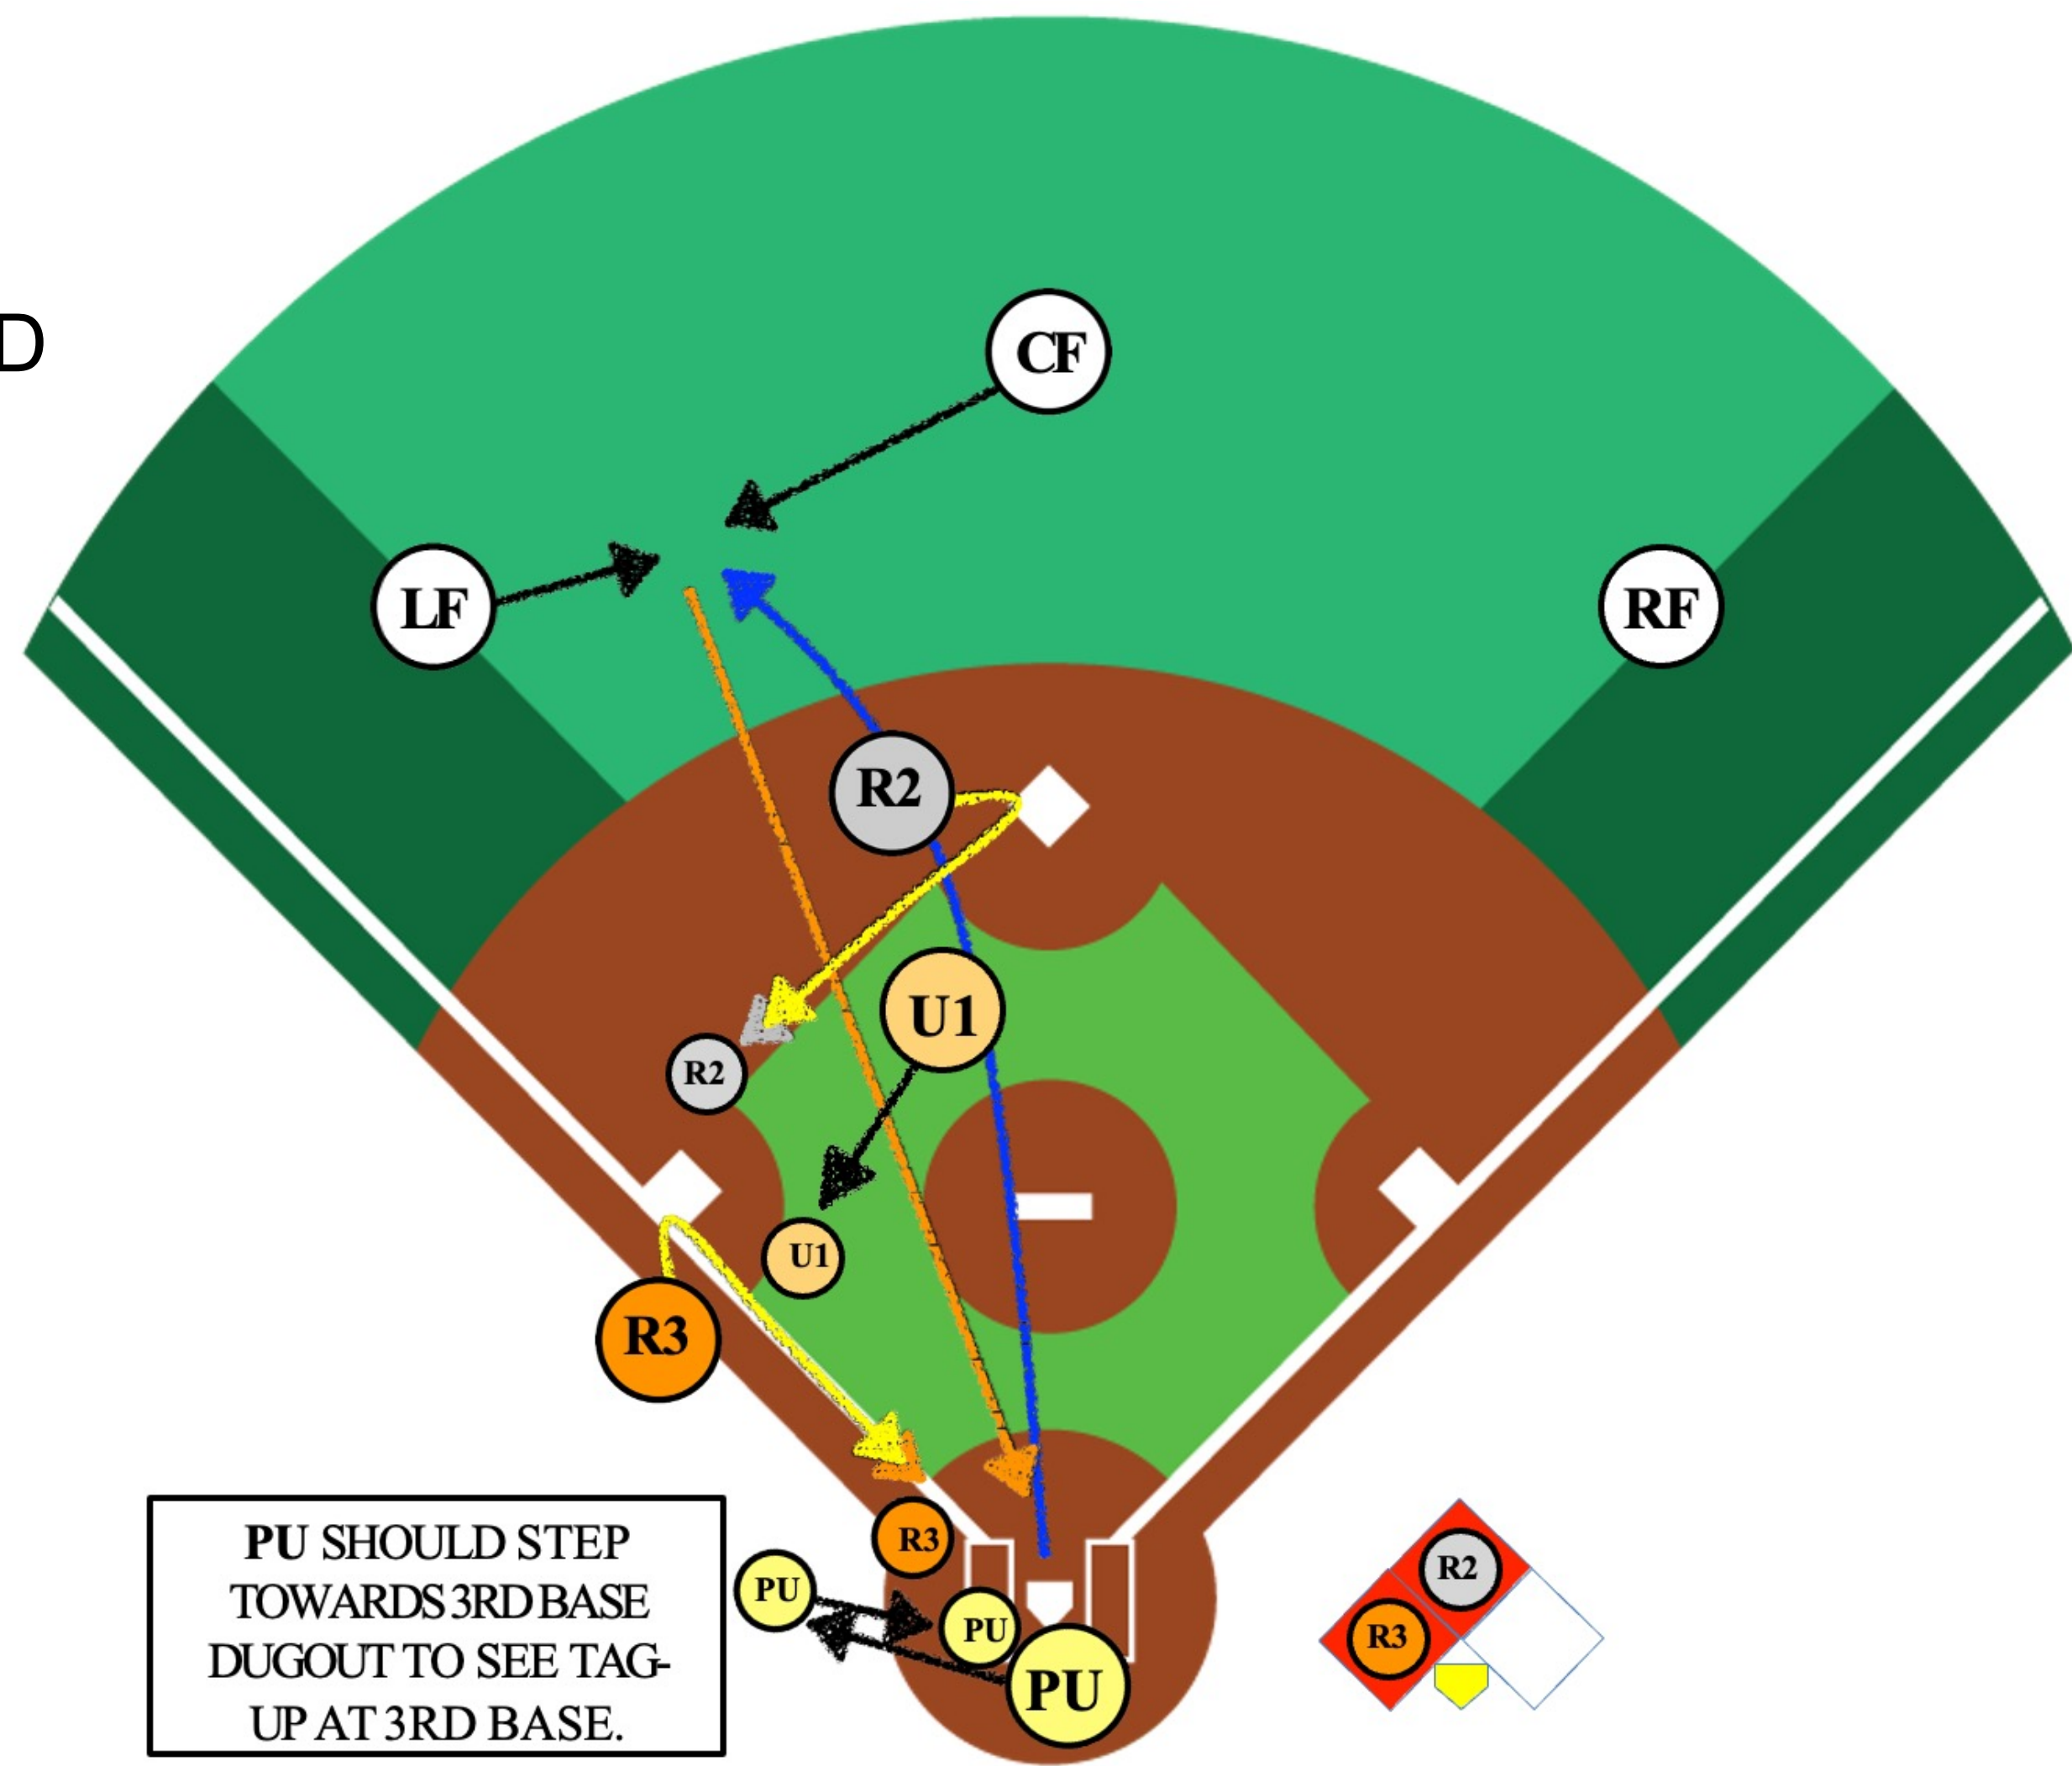

2 UMPIRE MECHANICS

FLYBALL TO LEFT | CENTER FIELD CATCH

1. **RF** Right Field
   - **LF** Left Field
   - **CF** Center Field
   - **R1** Runner on 1st
   - **R2** Runner on 2nd
   - **U1** 1st Base Umpire
   - **PU** Home Plate Umpire
2. Fly Ball **CATCH**
3. Throw
4. Runner's Path