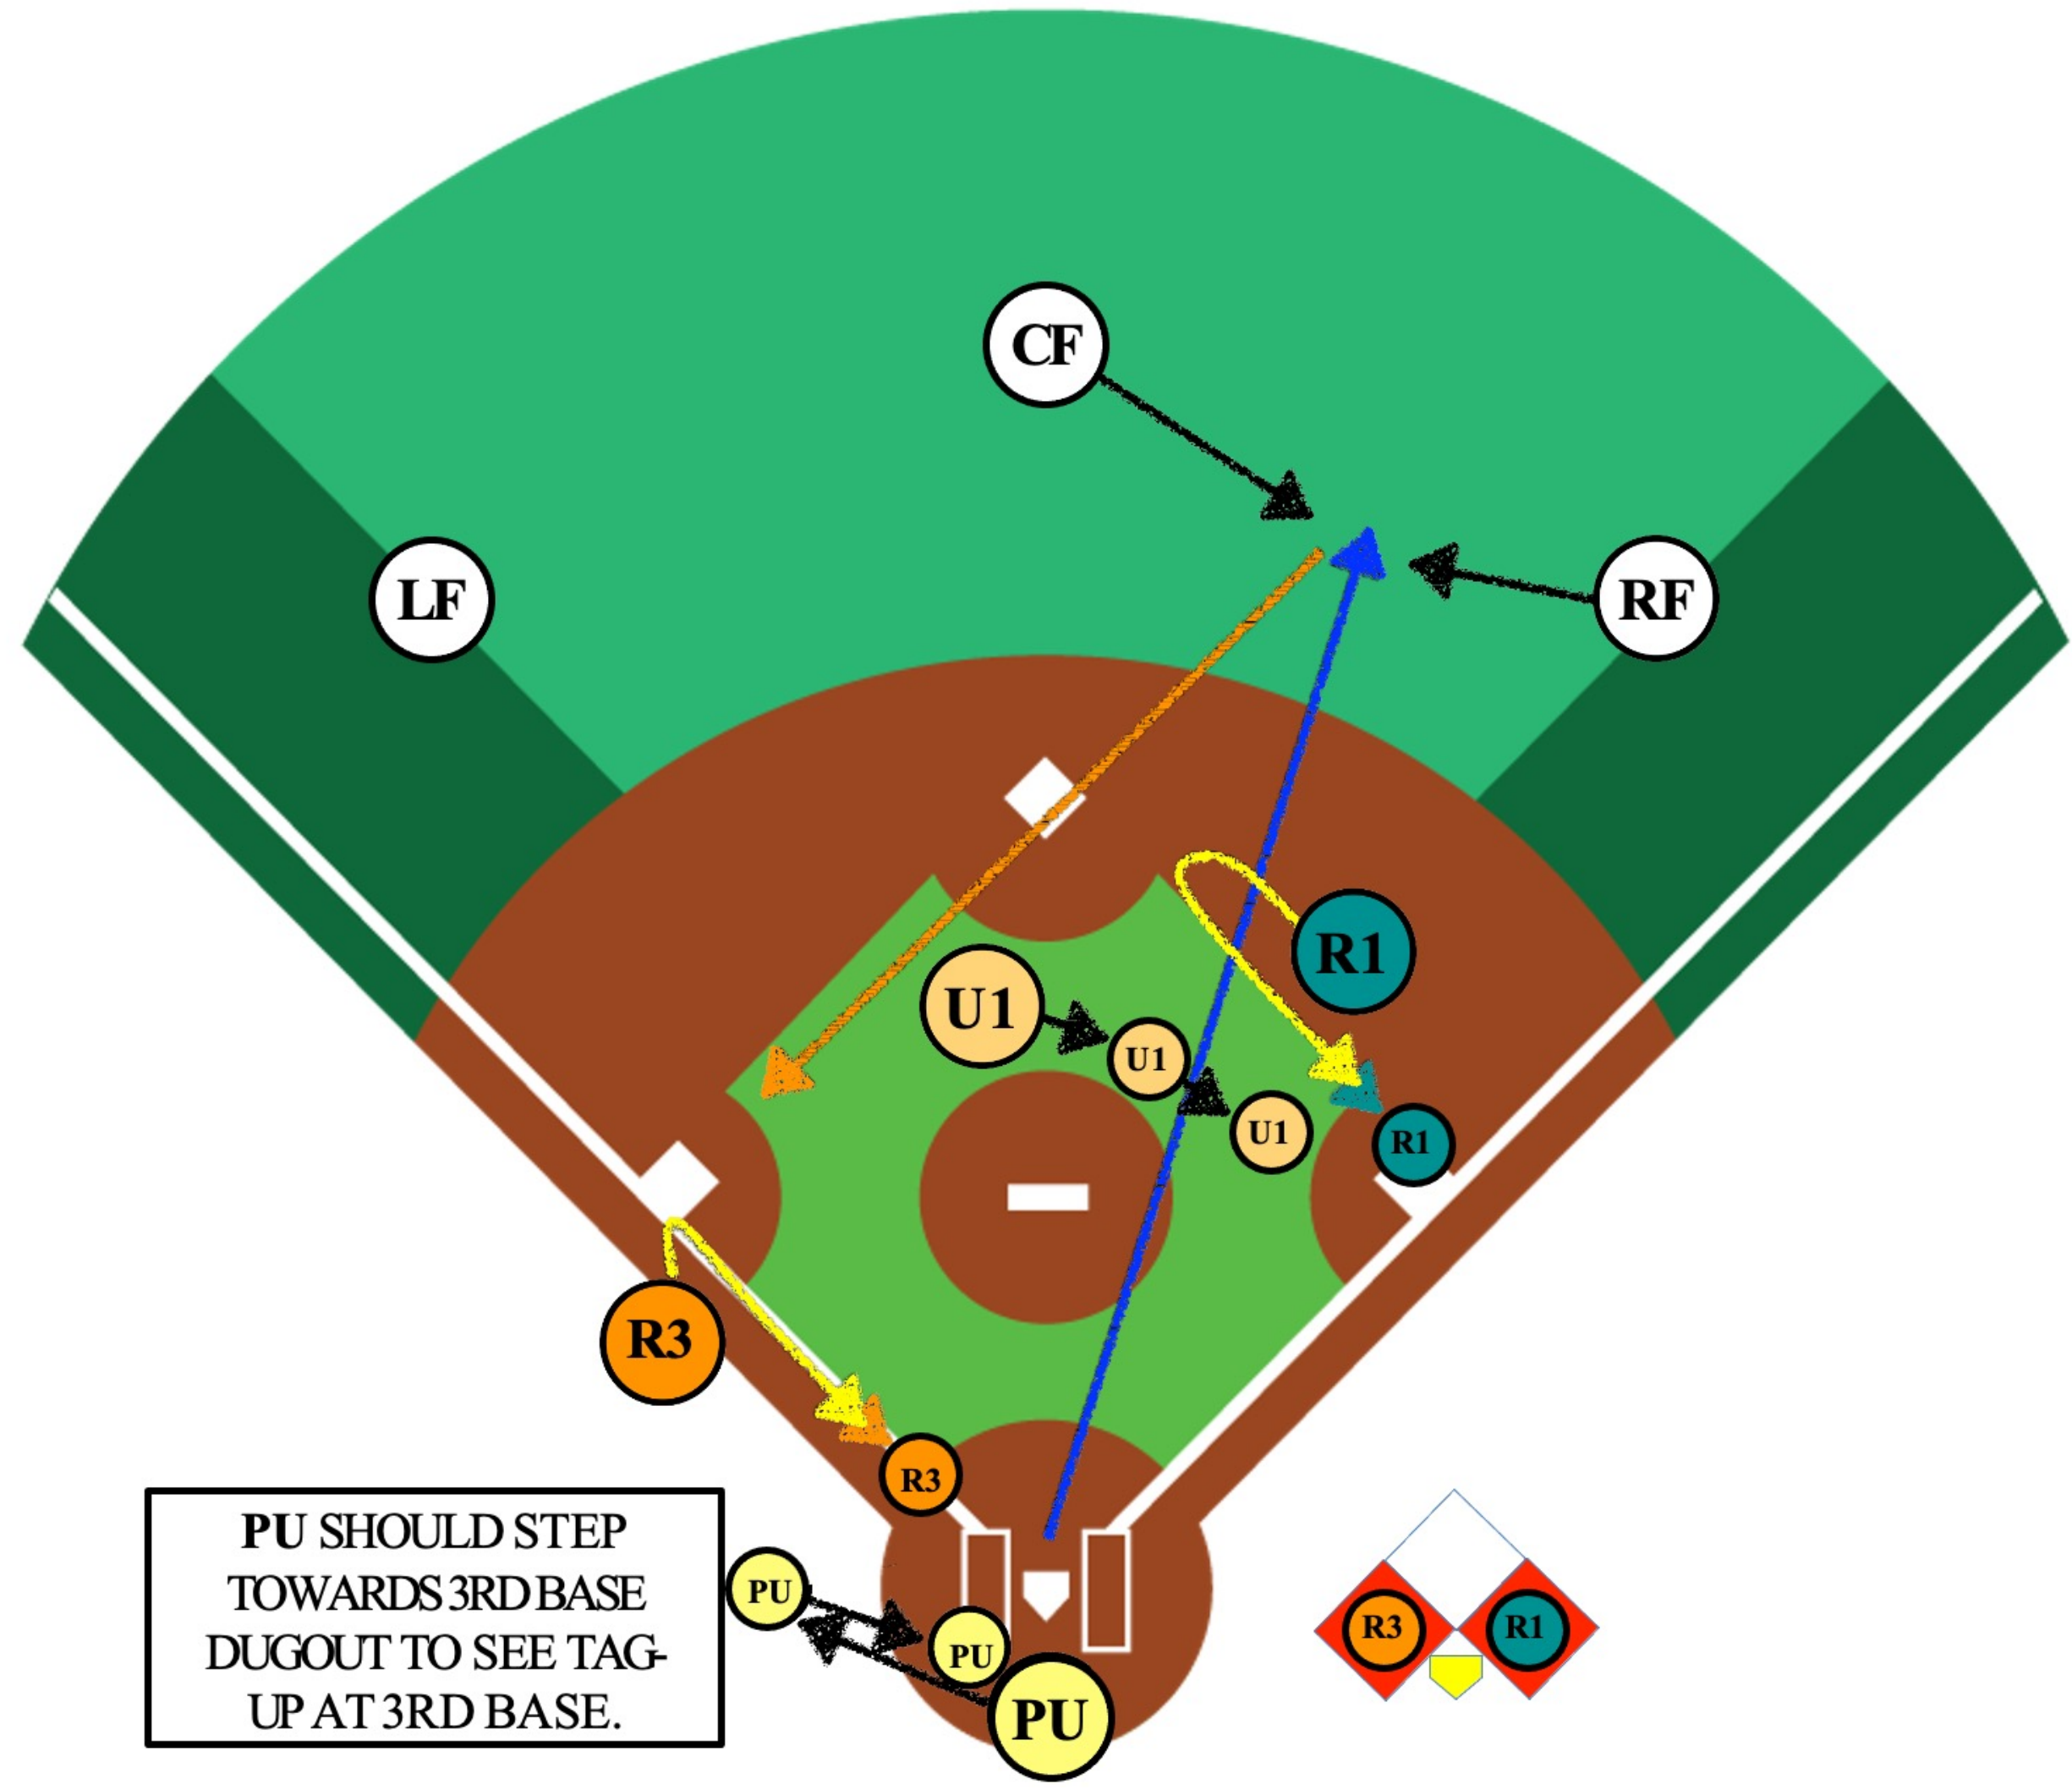

2 UMPIRE MECHANICS

FLY BALL CENTER | RIGHT - CATCH

RF Right Field

CF Center Field

LF Left Field

Base Hit

Throw

Runner's Path

R1 Runner on 1st

R3 Runner on 3rd

U1 1st Base Umpire

PU Home Plate Umpire