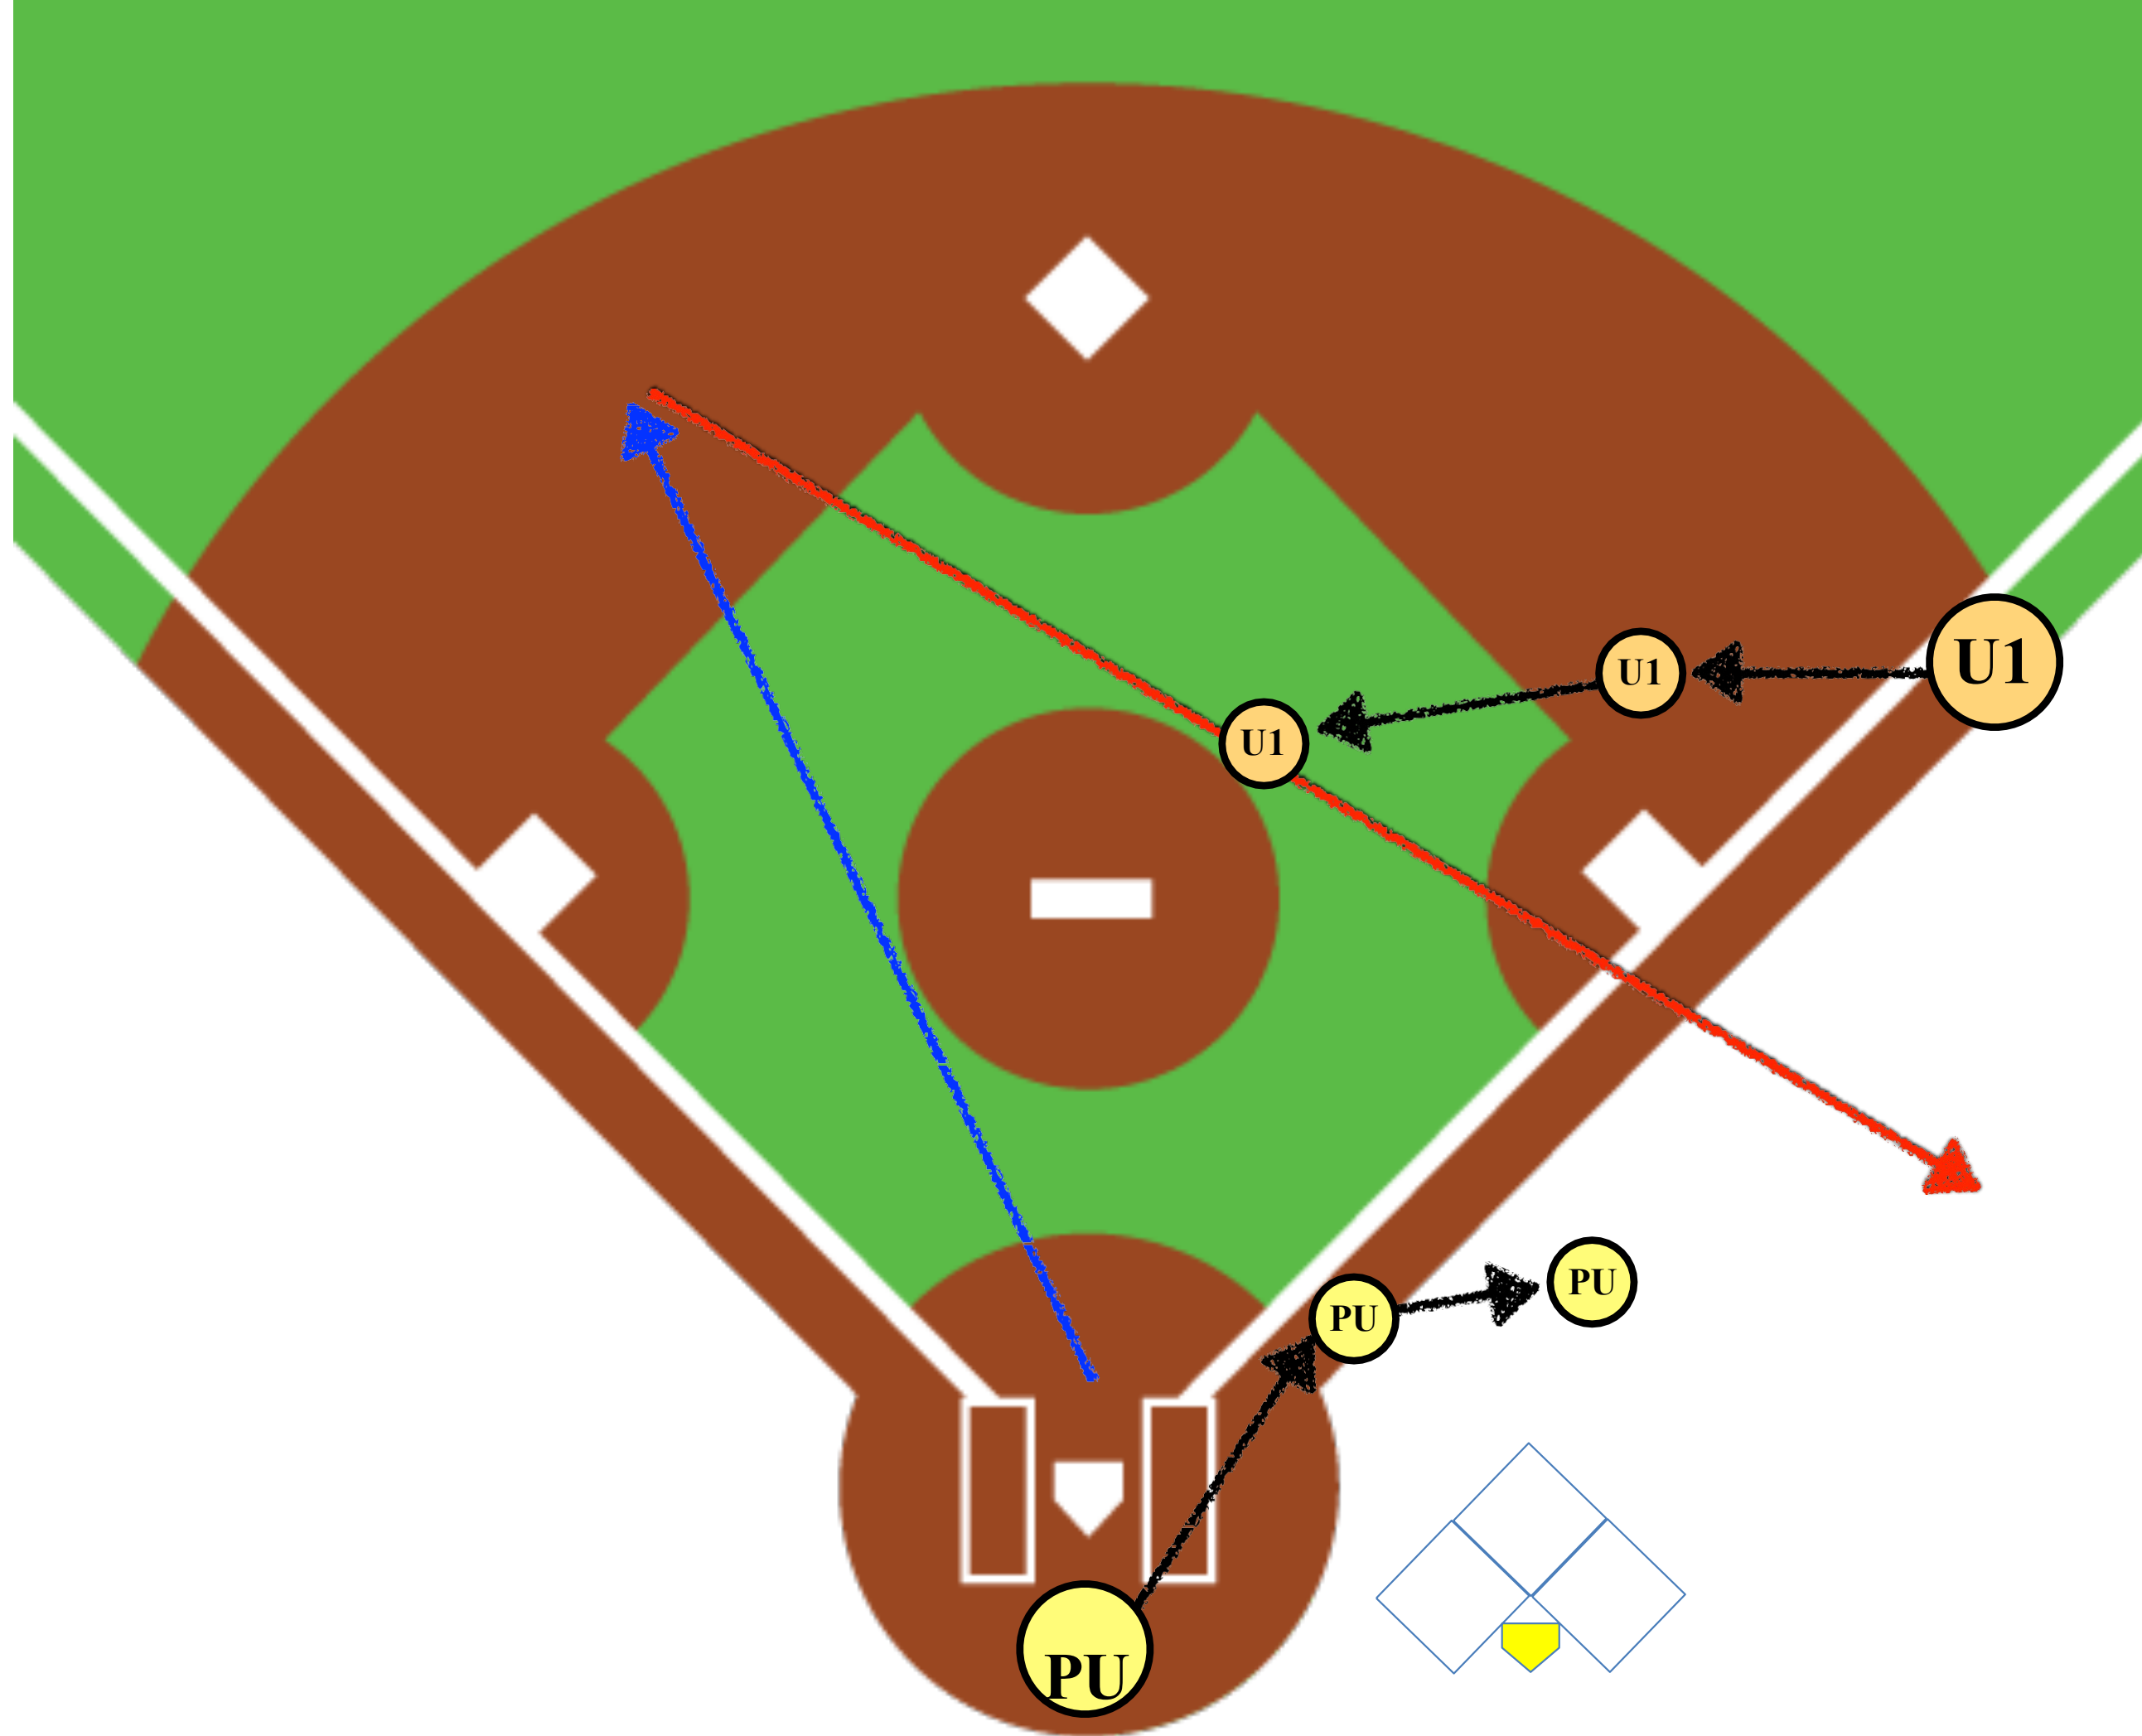

2 UMPIRE MECHANICS

COVERAGE IN INFIELD ON AN OVERTHROW

Wild Throw

Ground Ball

1st Base Umpire

Home Plate Umpire