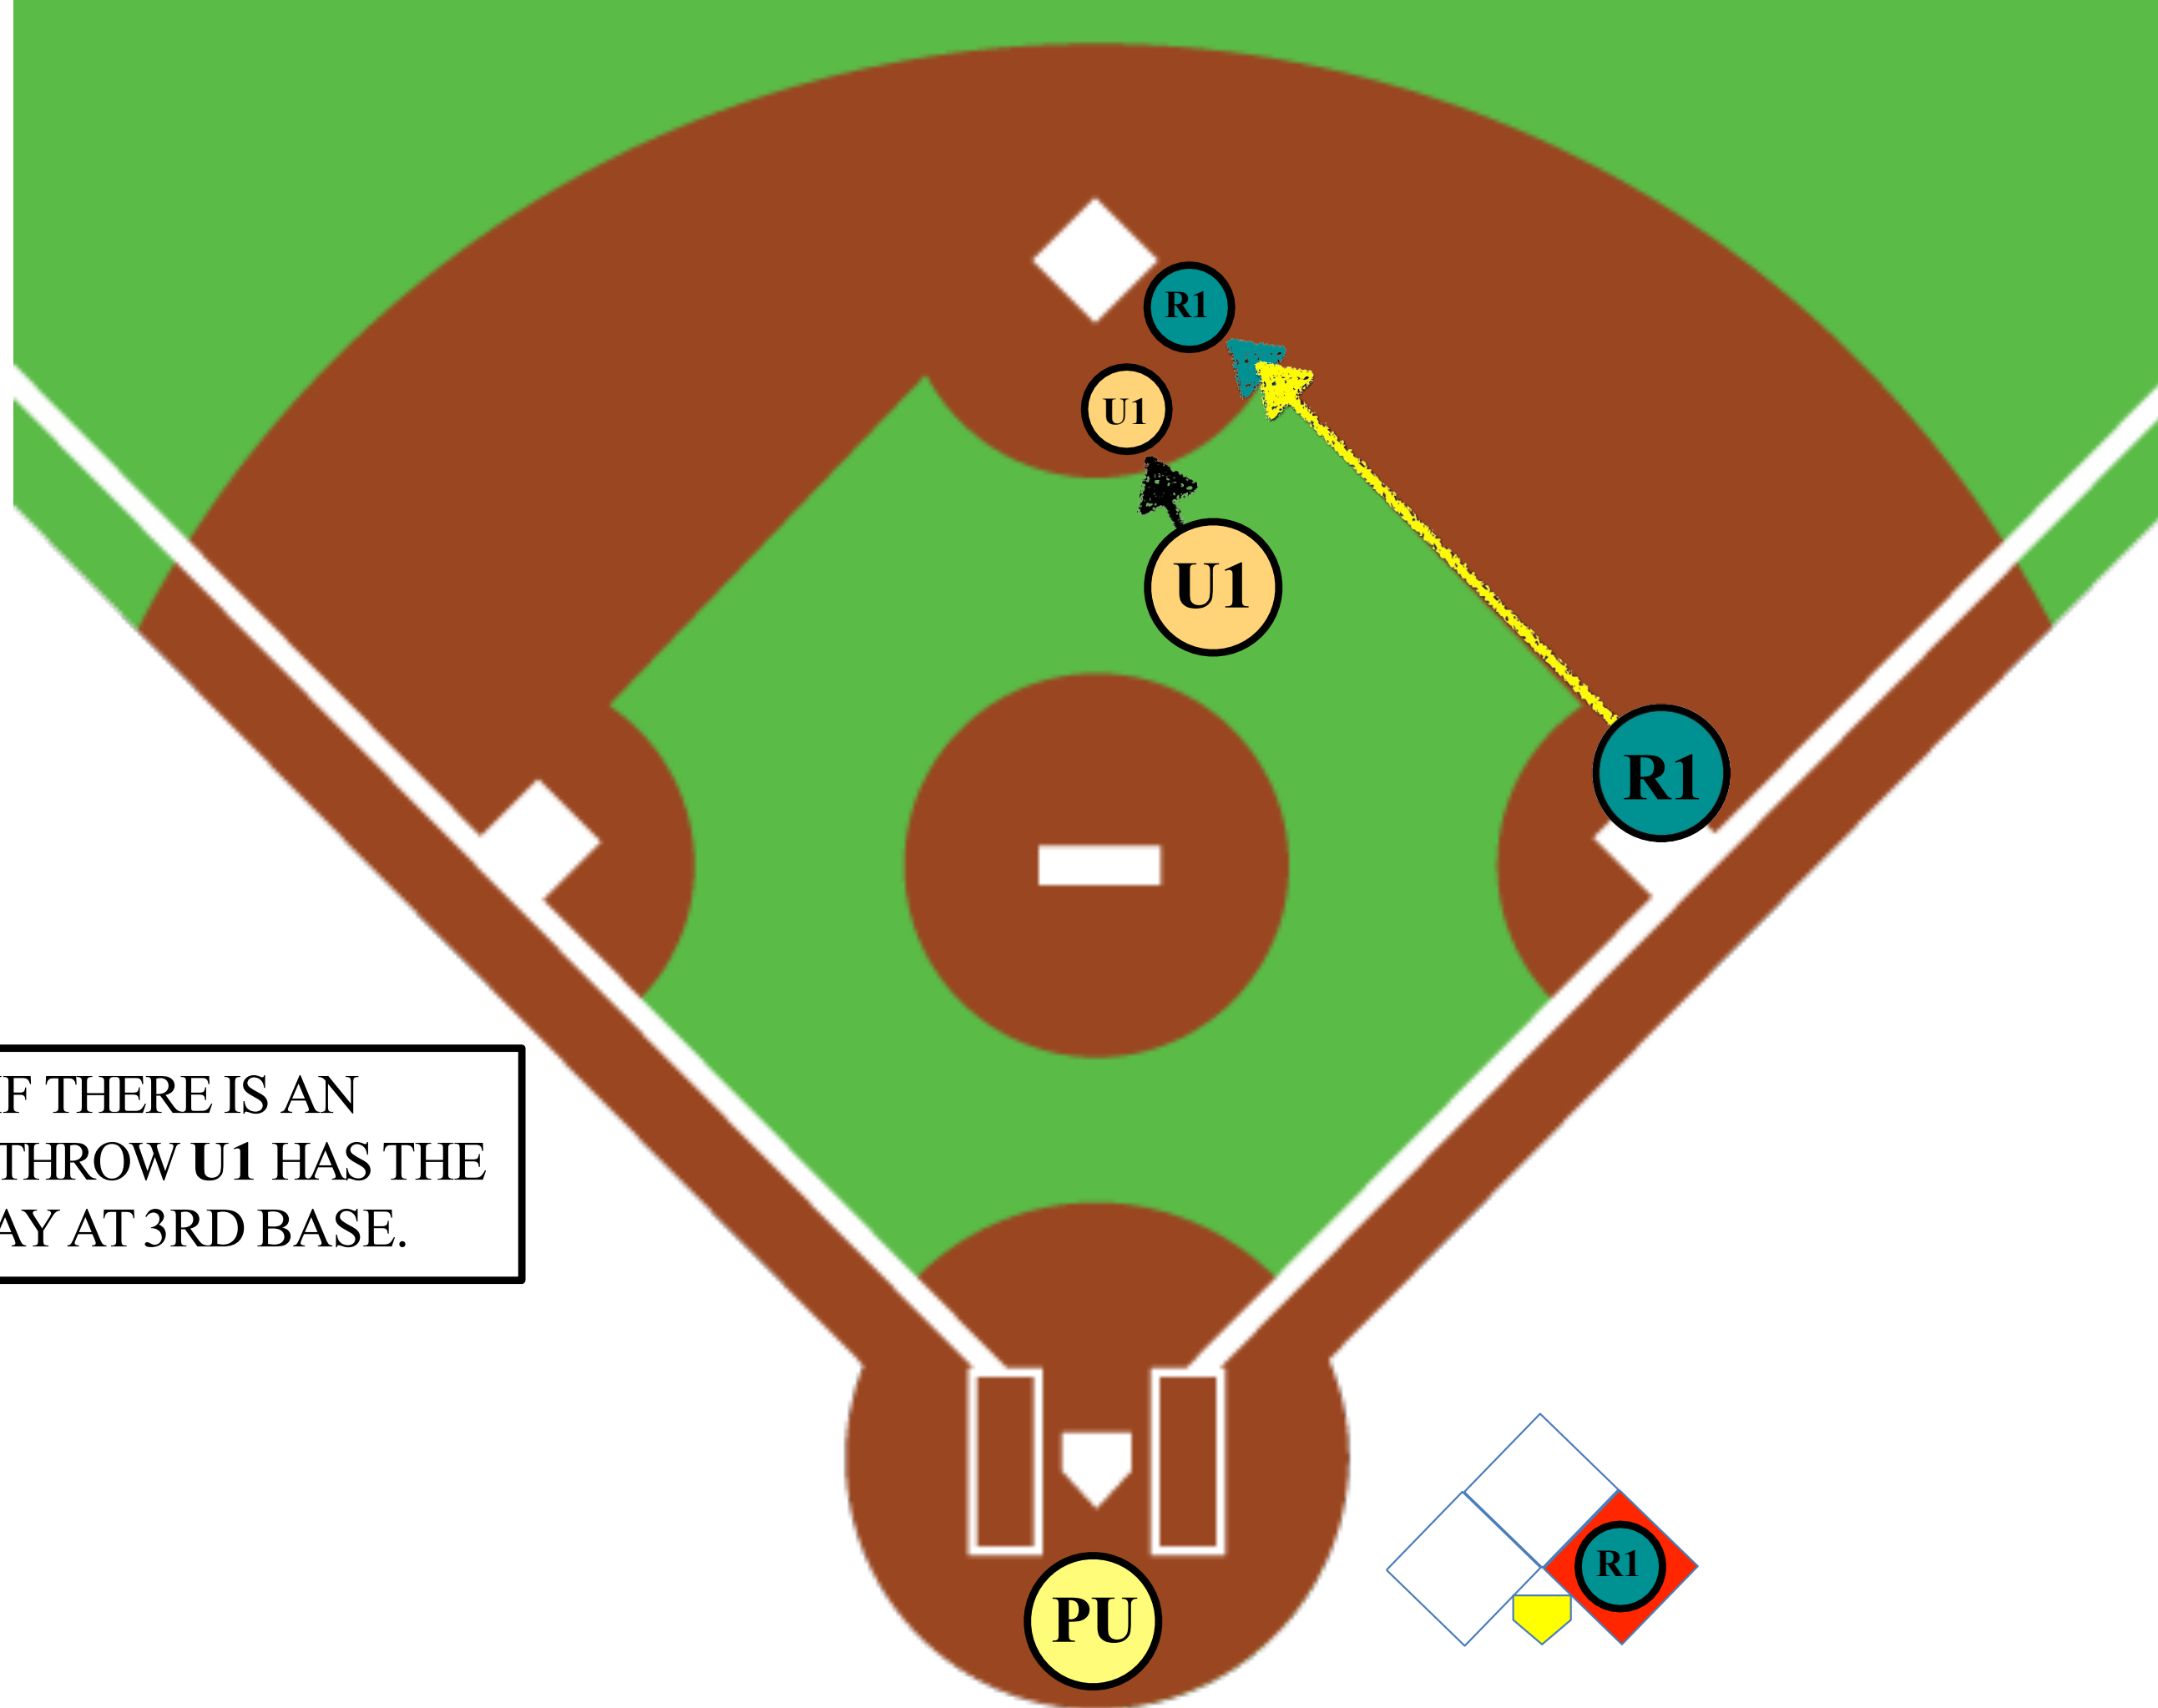

2 UMPIRE MECHANICS

COVERAGE ON A STEAL

- Steal
- Runner on 1st
- 1st Base Umpire
- Home Plate Umpire

IF THERE IS AN
OVERTHROW U1 HAS THE
PLAY AT 3RD BASE.