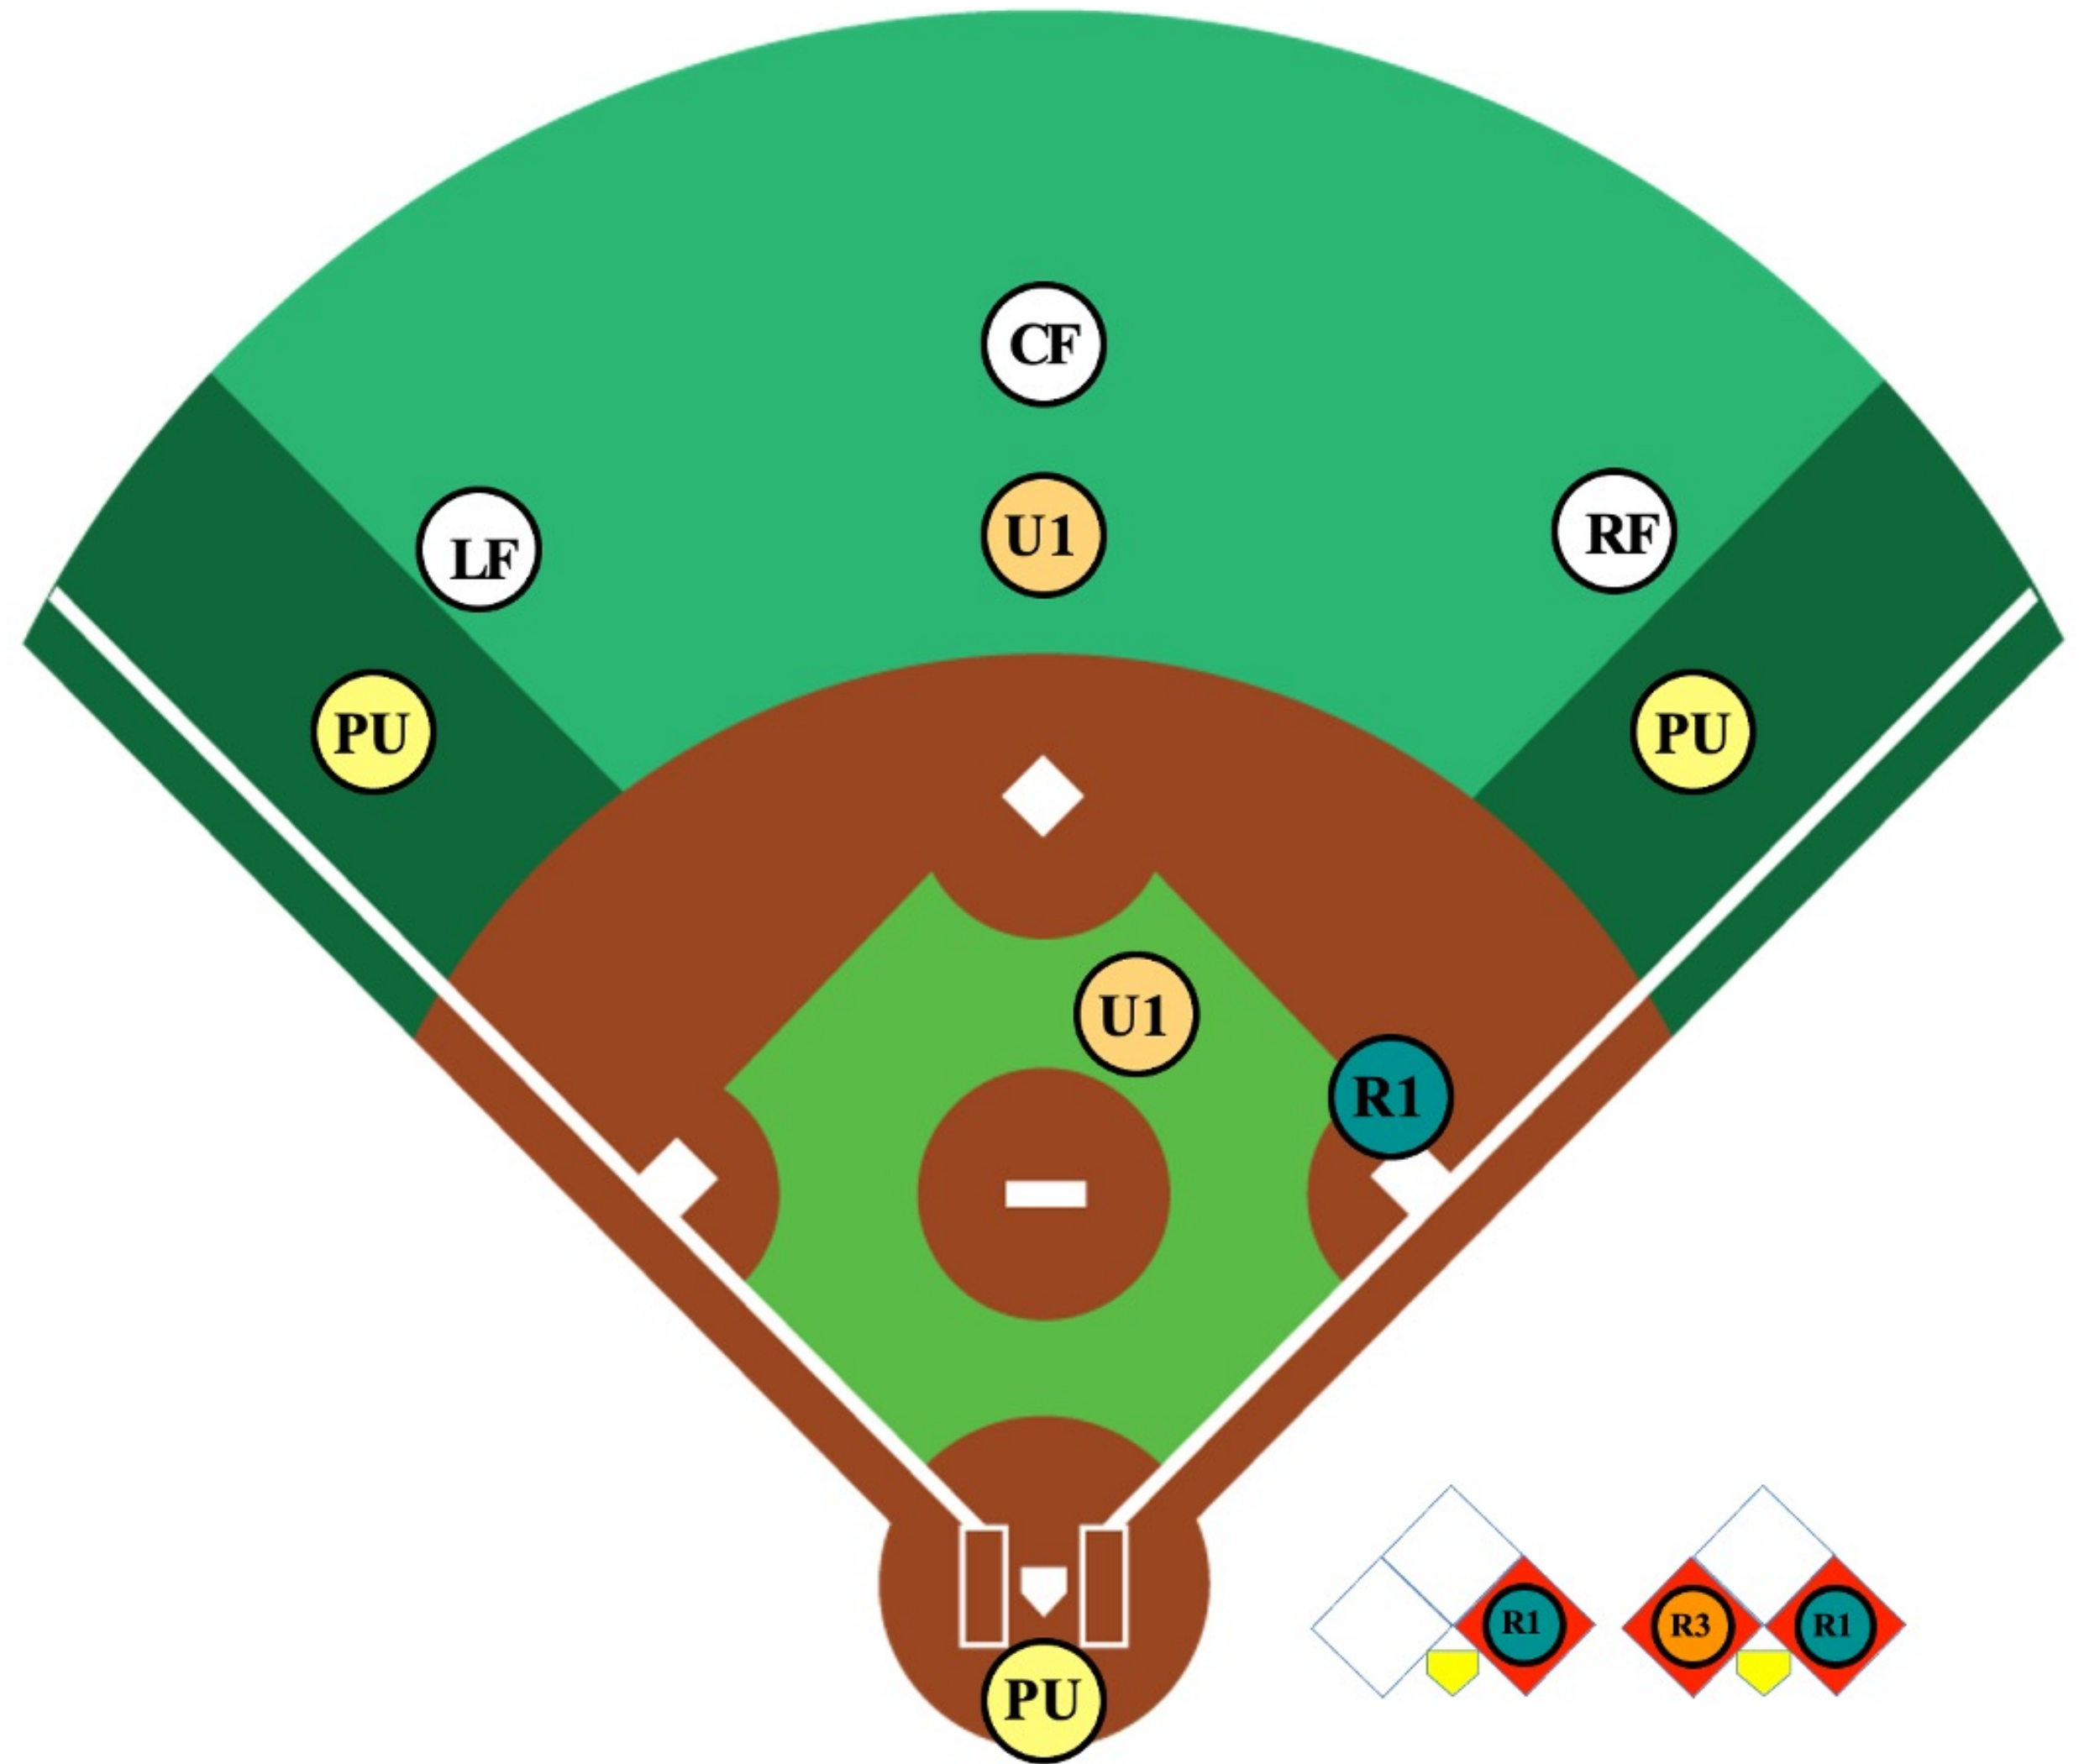

2 UMPIRE MECHANICS

INITIAL POSITIONS
OUTFIELD
COVERAGE WITH
RUNNERS ON 1ST | 1ST & 3RD

- **RF** Right Field
- **CF** Center Field
- **LF** Left Field
- **R1** Runner on 1st
- **U1** 1st Base Umpire
- **PU** Home Plate Umpire