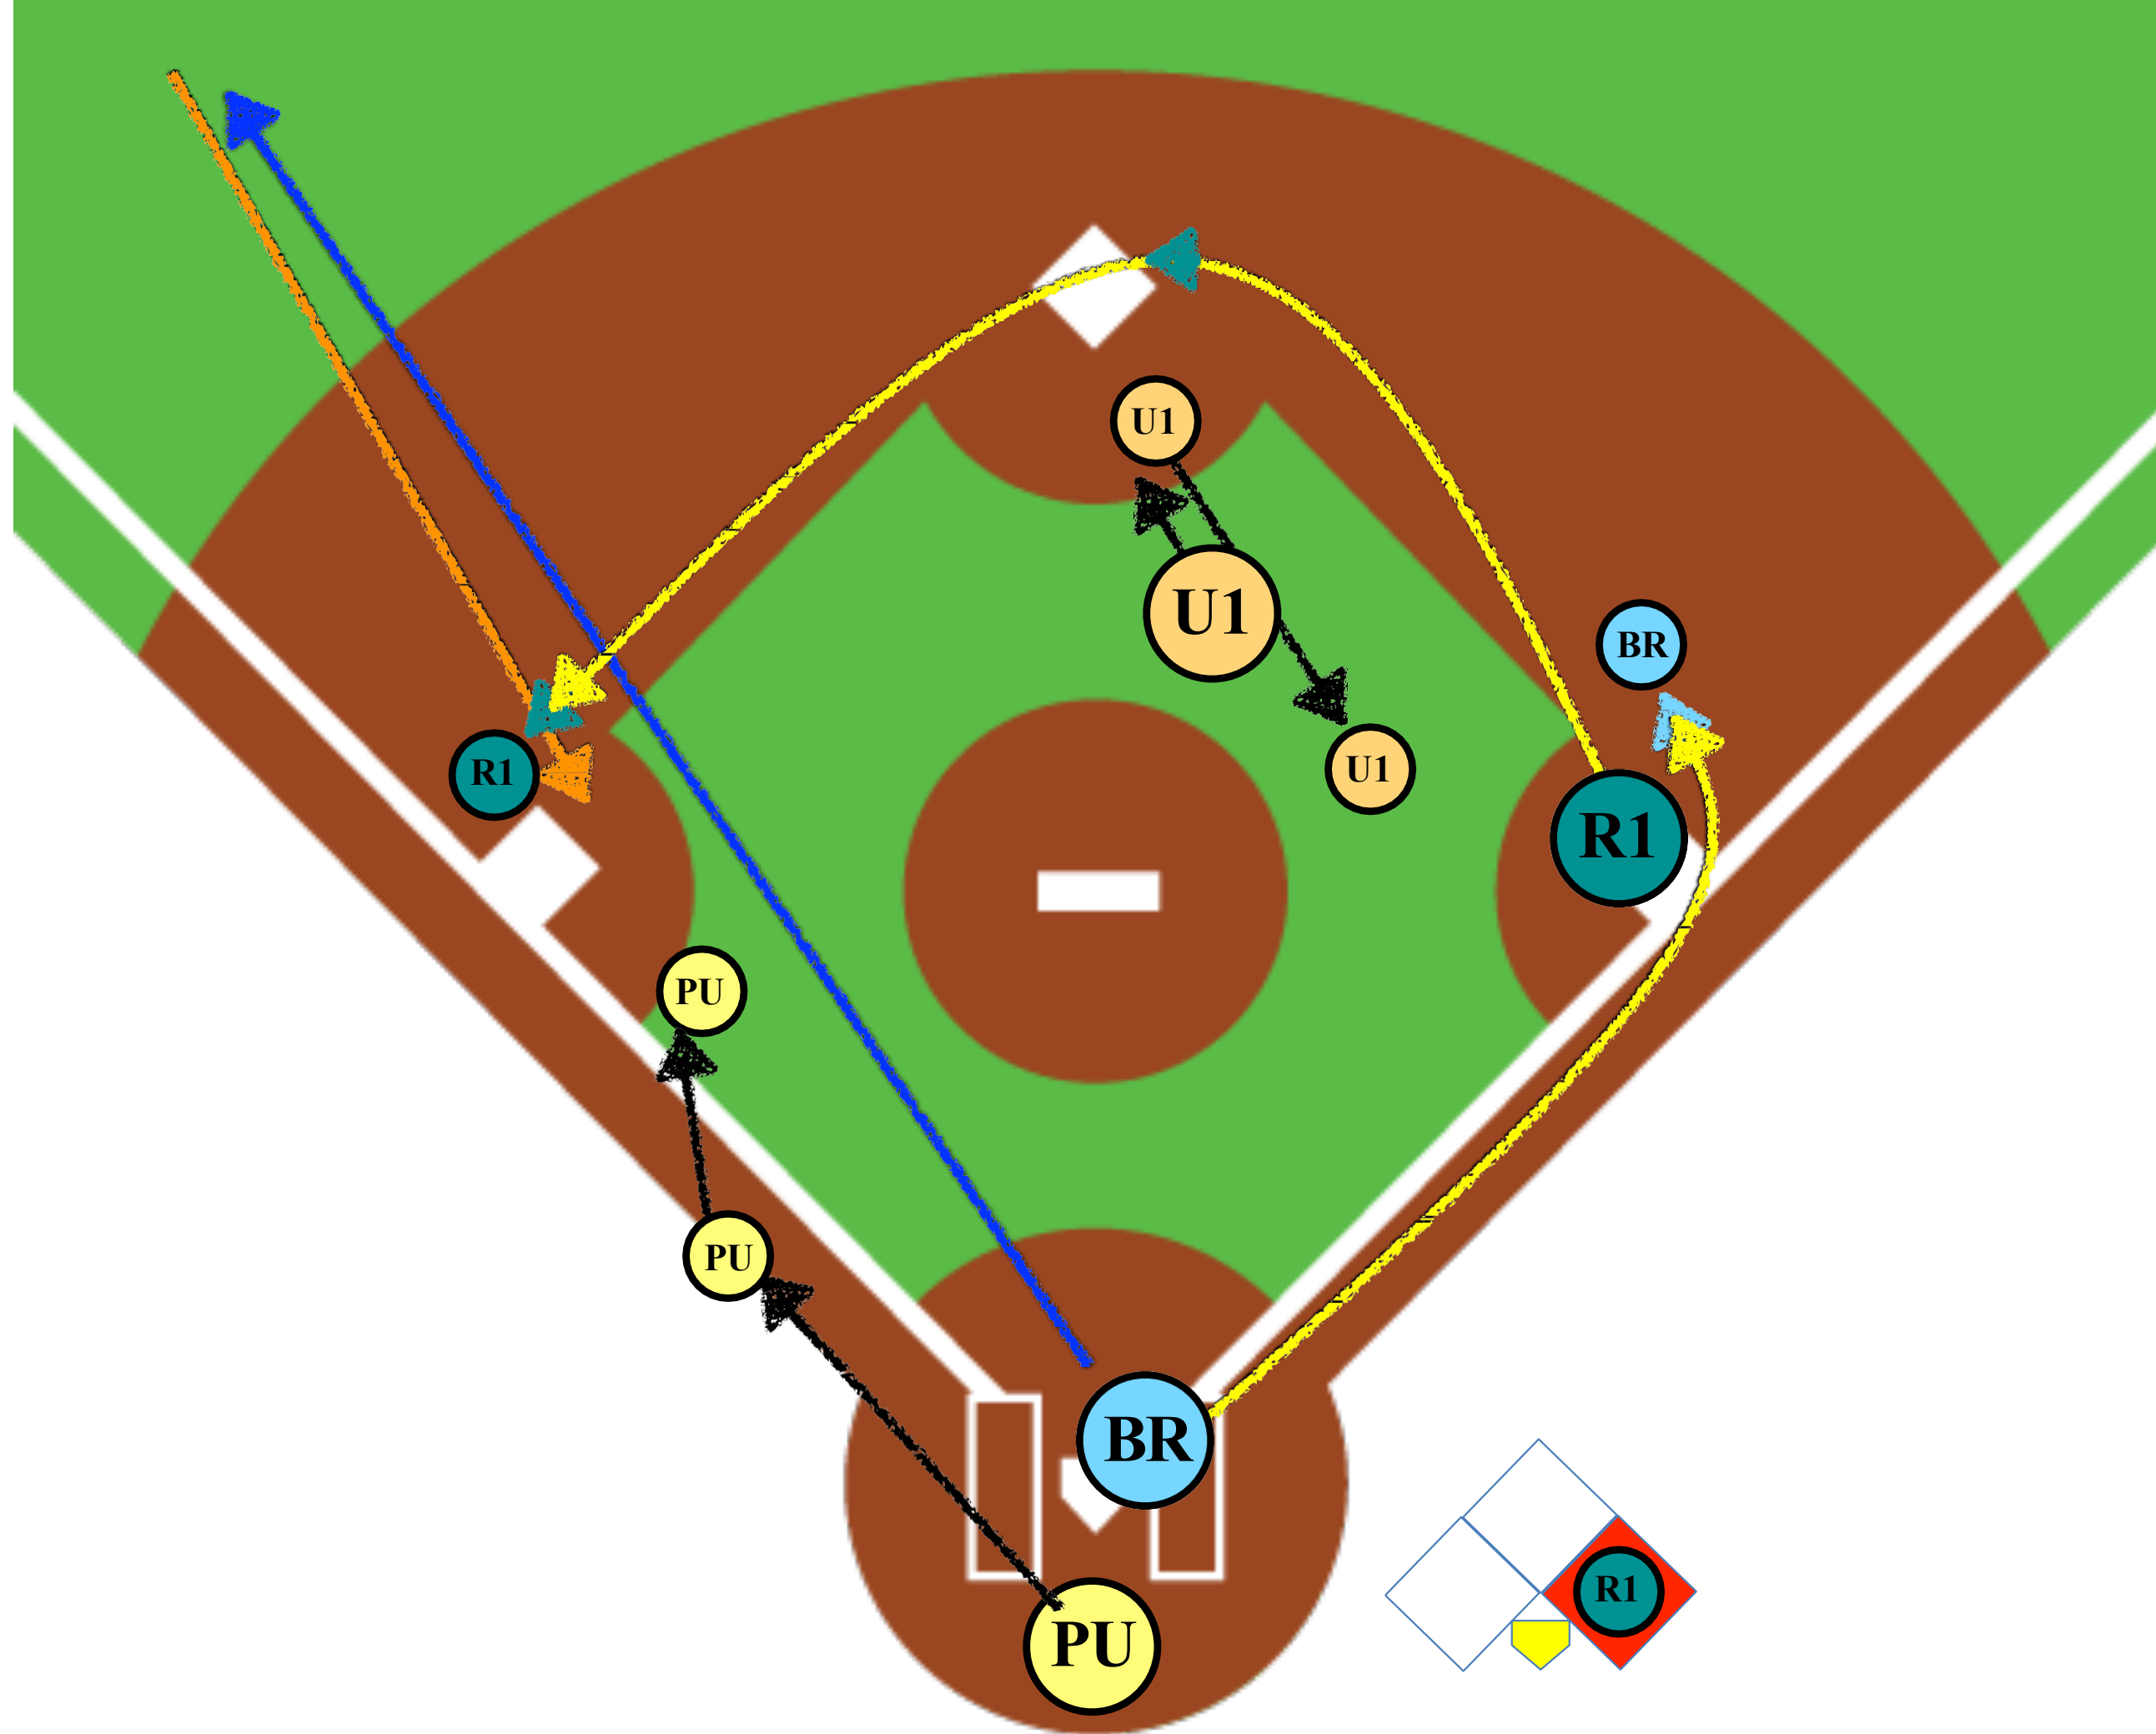

2 UMPIRE MECHANICS

CLEAN **BASE HIT** TO THE OUTFIELD OR **NO CATCH**

Throw

Runner's path

Base Hit or Fly Ball No Catch

BR Batter-Runner

R1 Runner on 1st

U1 1st Base Umpire

PU Home Plate Umpire