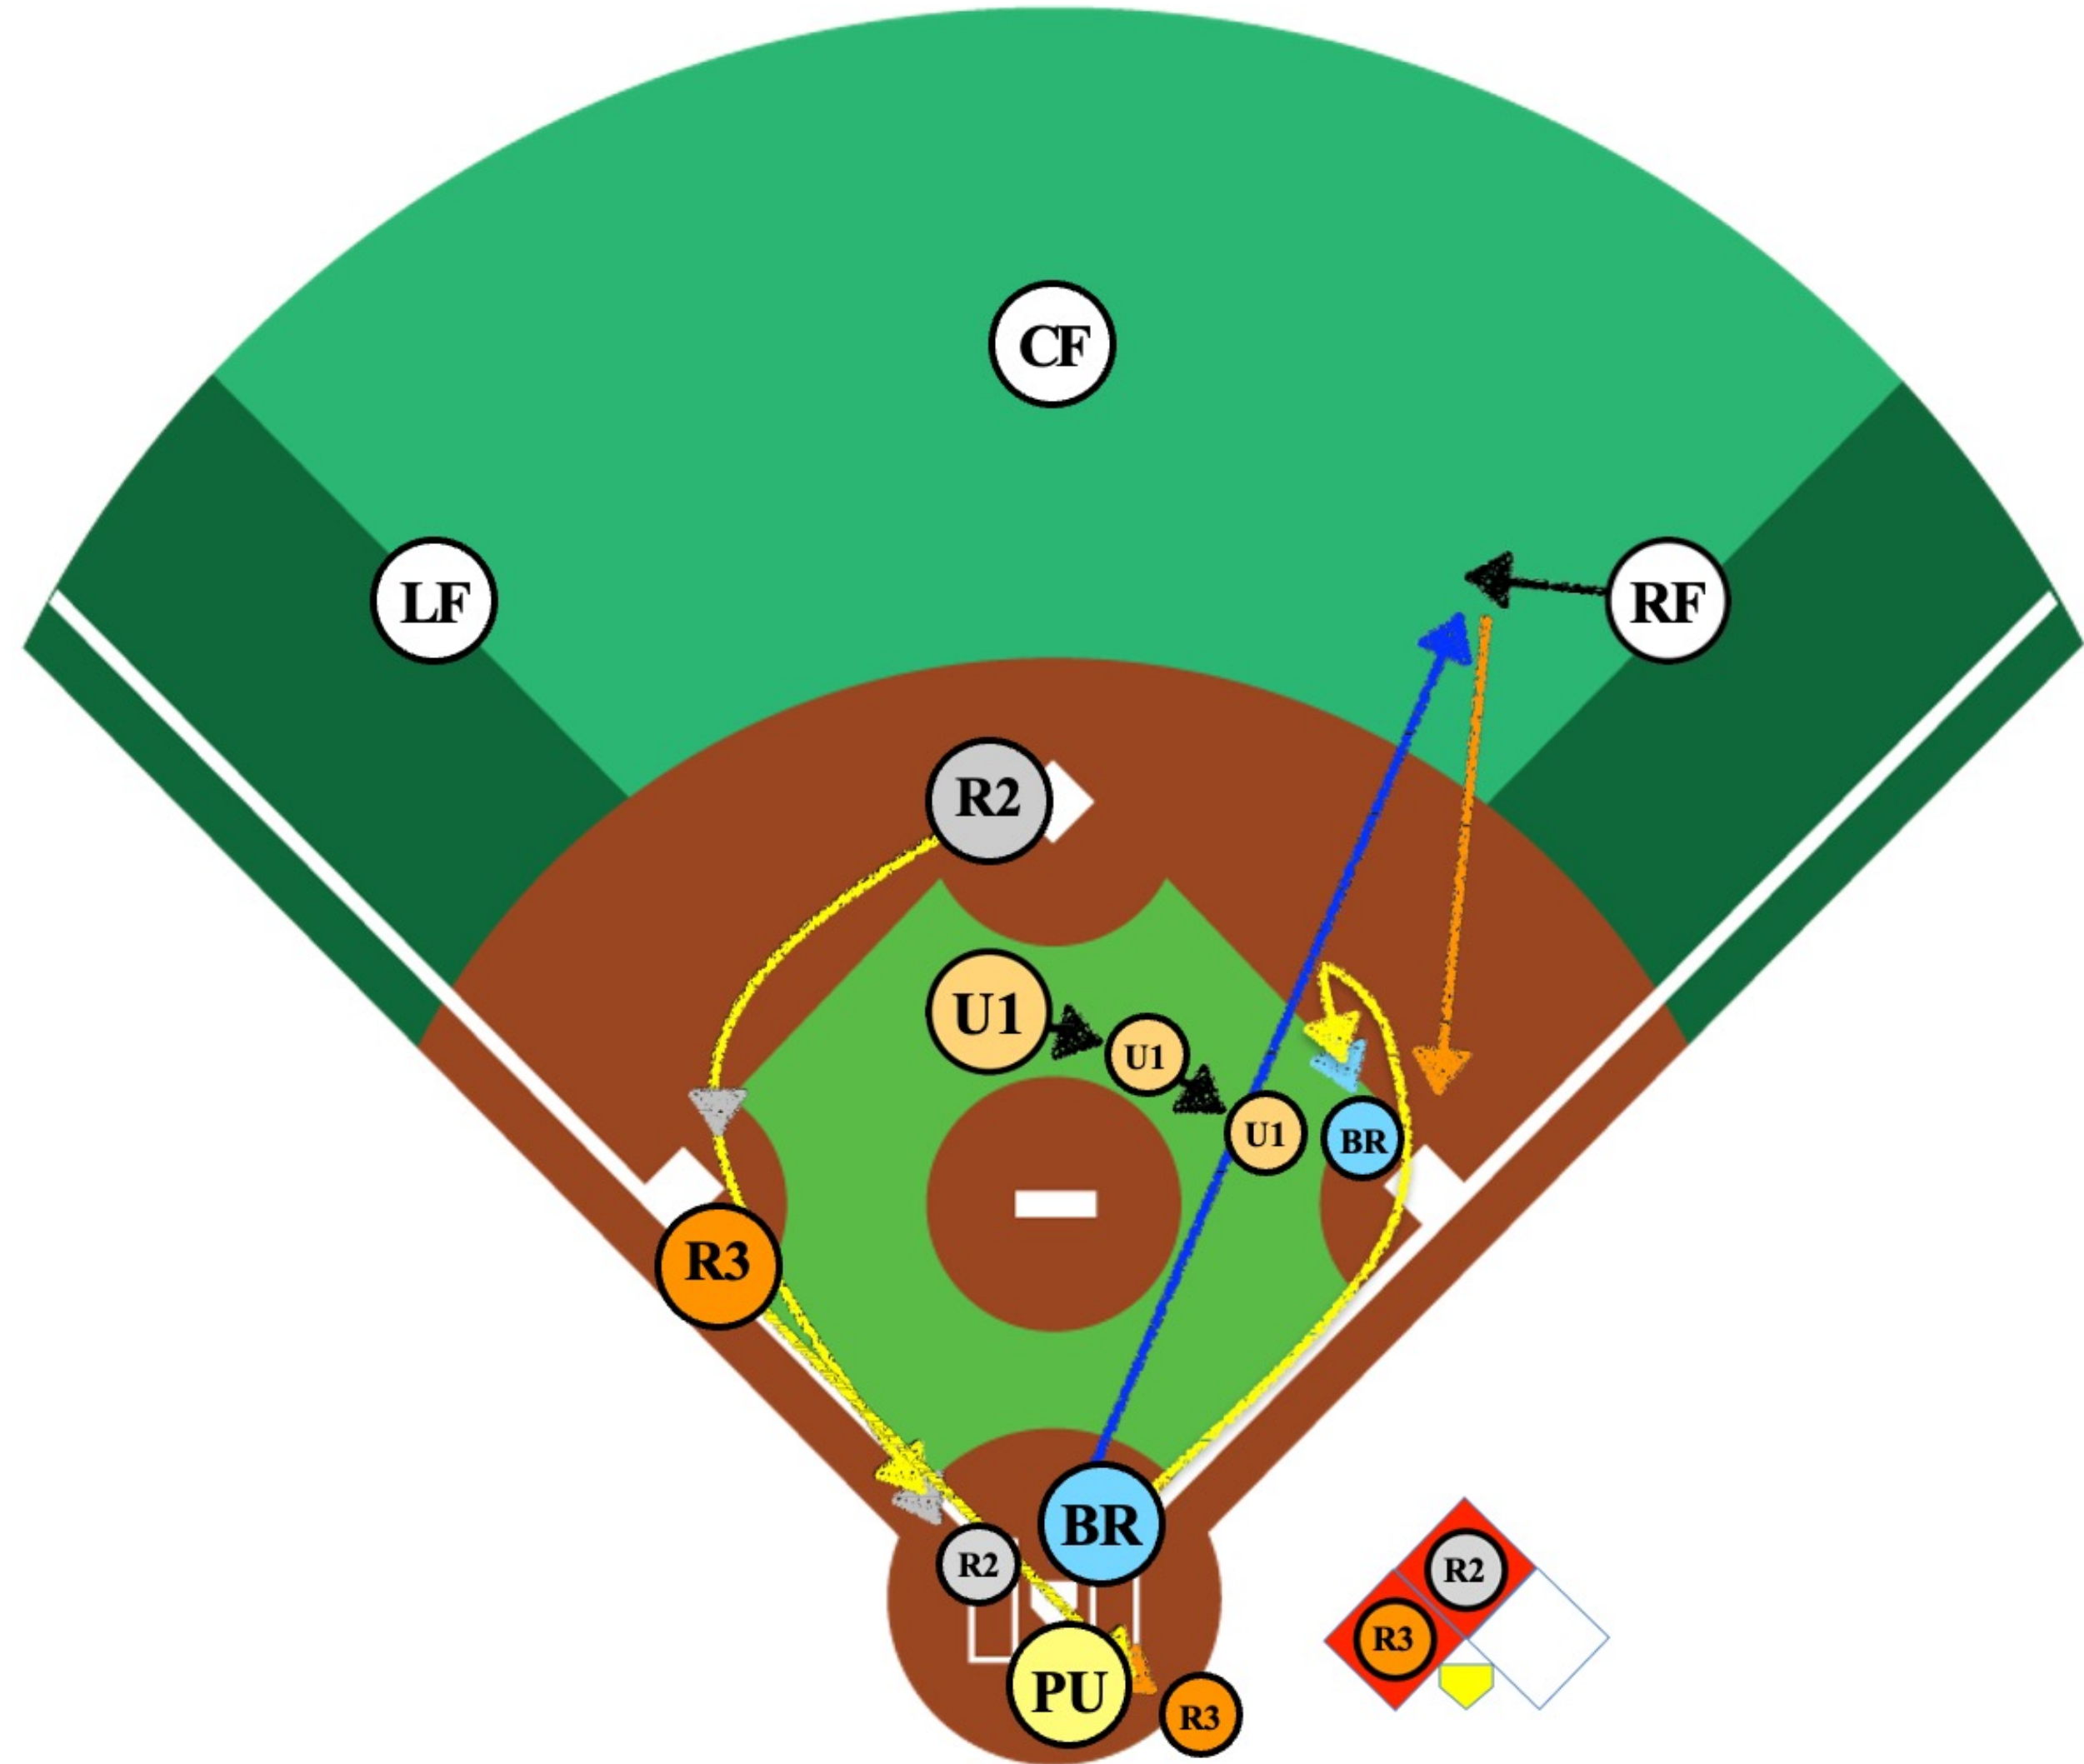

2 UMPIRE MECHANICS

BASE HIT TO THE OUTFIELD

- **RF** Right Field
- **LF** Left Field
- **CF** Center Field
- **BR** Batter-Runner
- **R2** Runner on 2nd
- **R3** Runner on 3rd
- **U1** 1st Base Umpire
- **PU** Home Plate Umpire
- **Base Hit** (Blue arrow)
- **Throw** (Orange arrow)
- **Runner's path** (Yellow arrow)