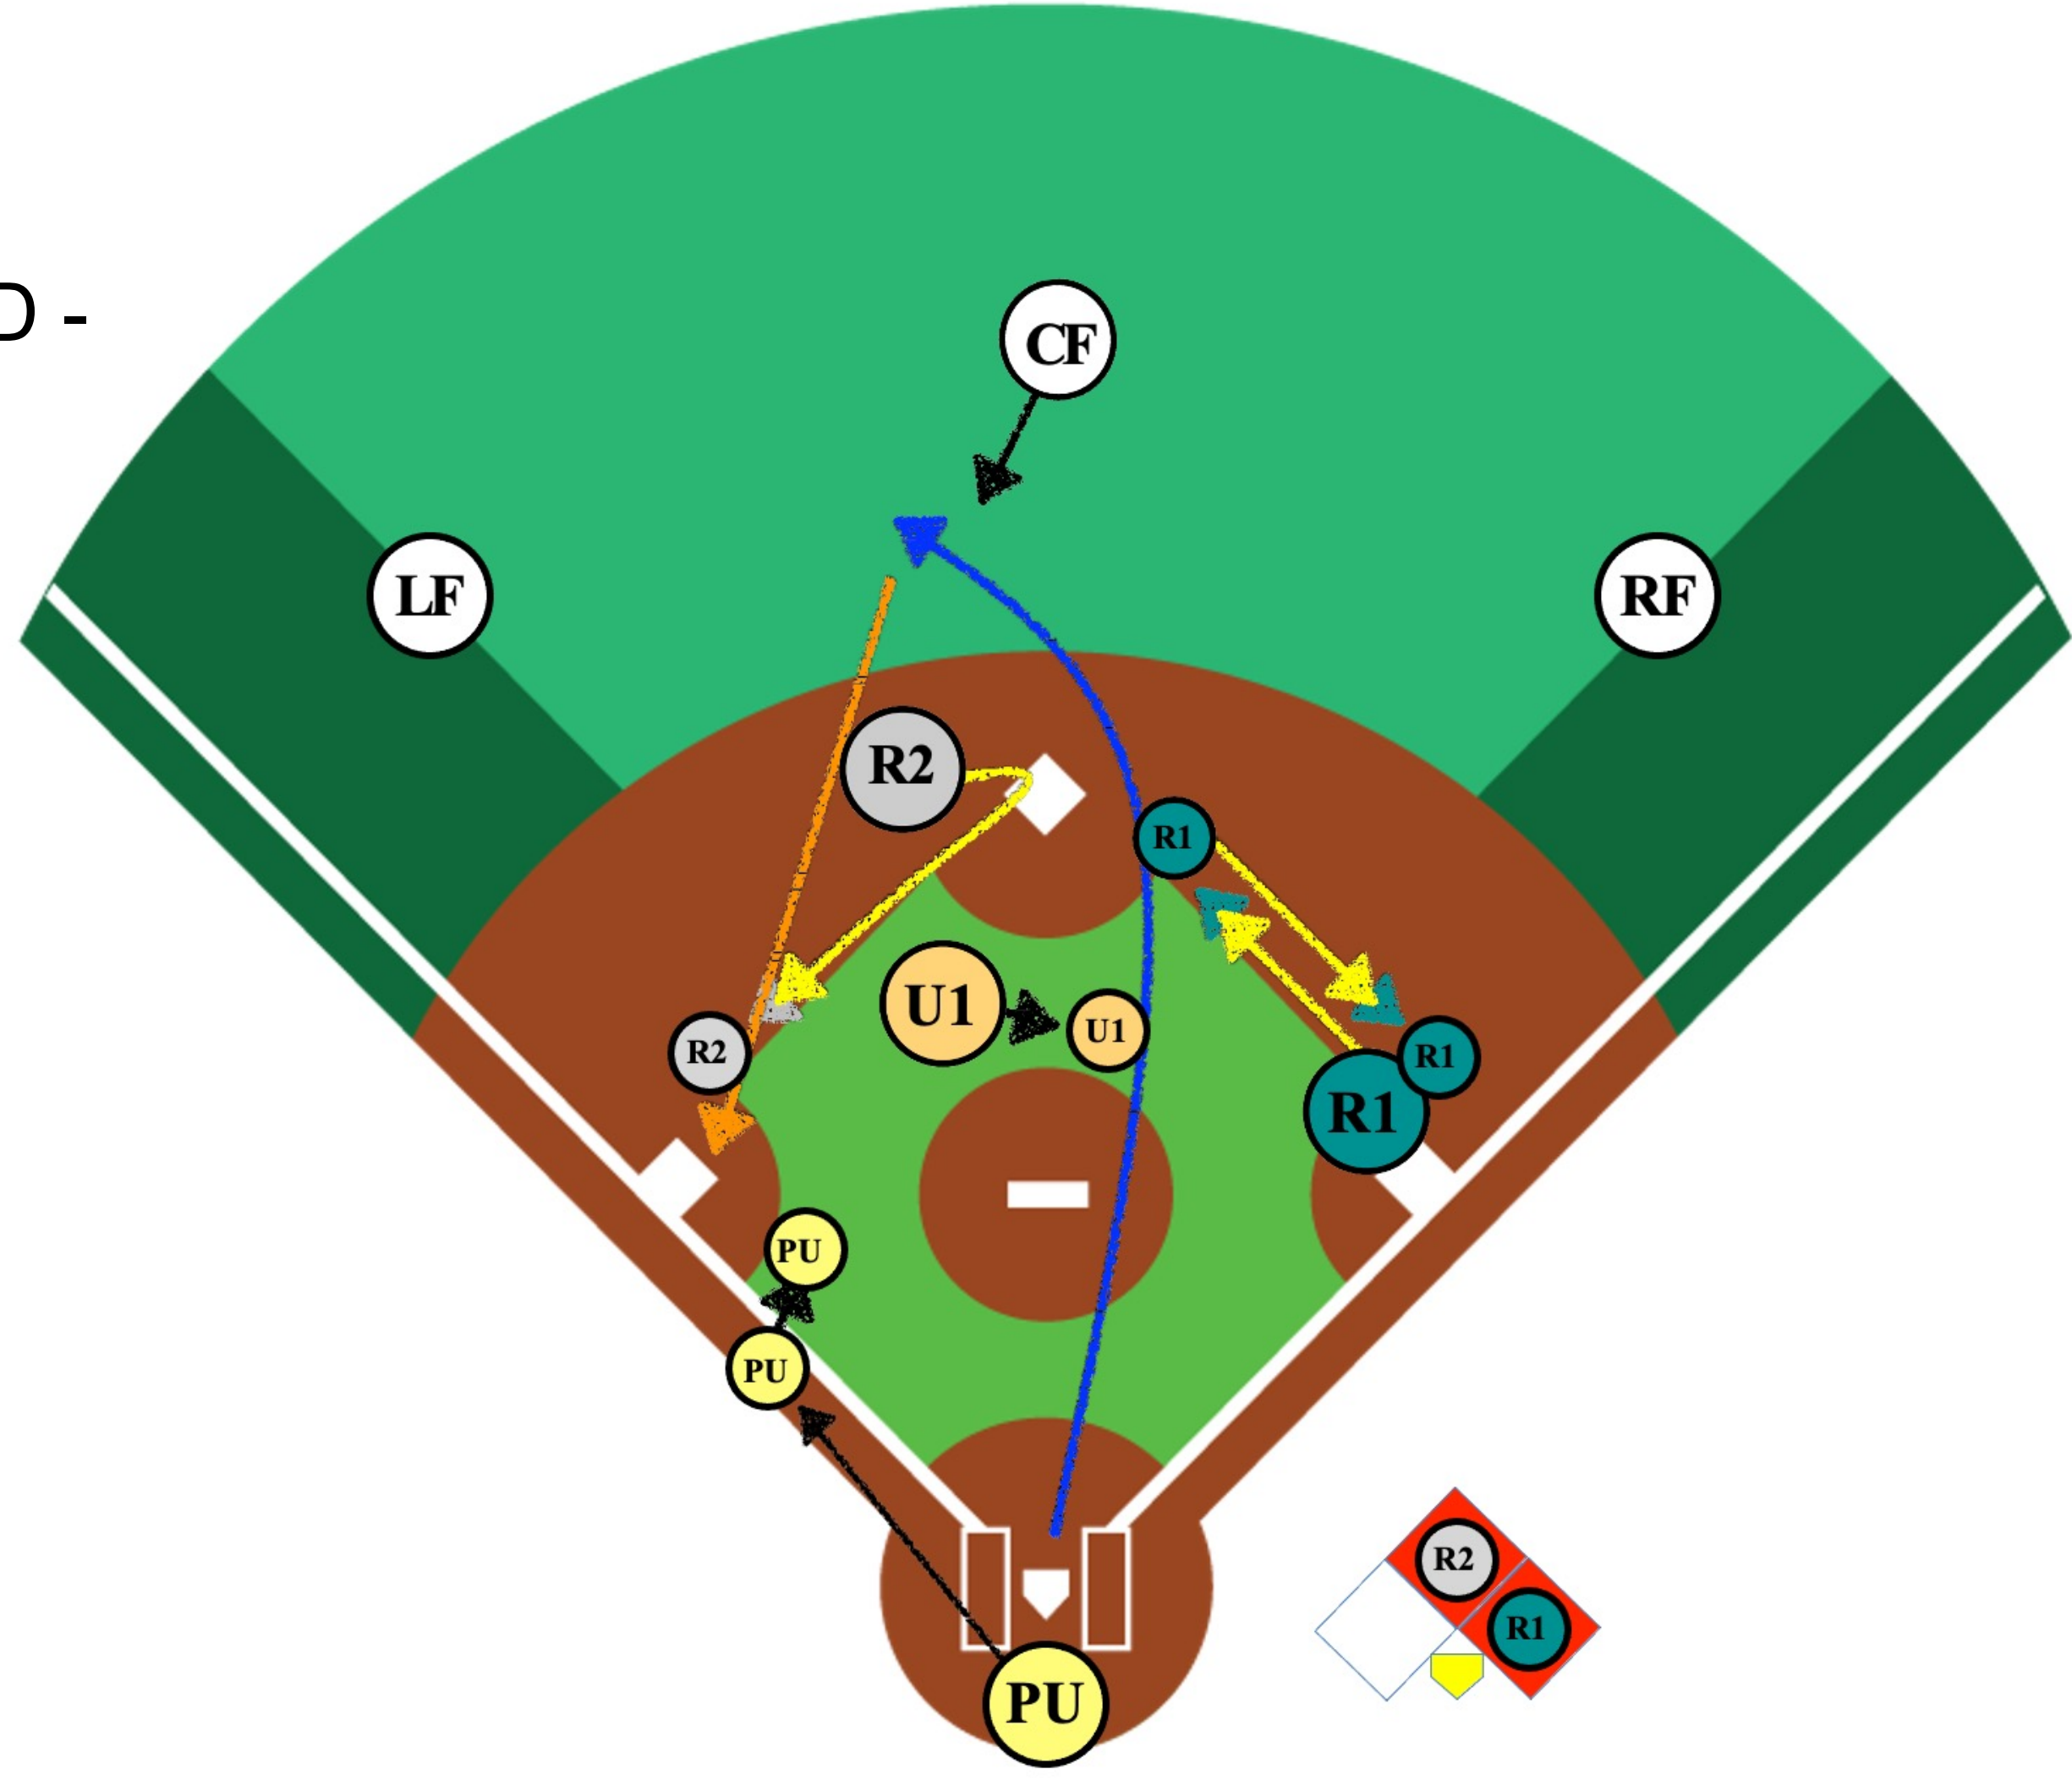

2 UMPIRE MECHANICS

RIGHT FLY BALL TO CENTER FIELD - CATCH

1. **CF** Center Field
   - **RF** Right Field
   - **LF** Left Field
   - **R1** Runner on 1st
   - **R2** Runner on 2nd
   - **U1** 1st Base Umpire
   - **PU** Home Plate Umpire
2. Fly Ball **CATCH**
3. Runner's Path
4. Throw

LF Left Field

Throw