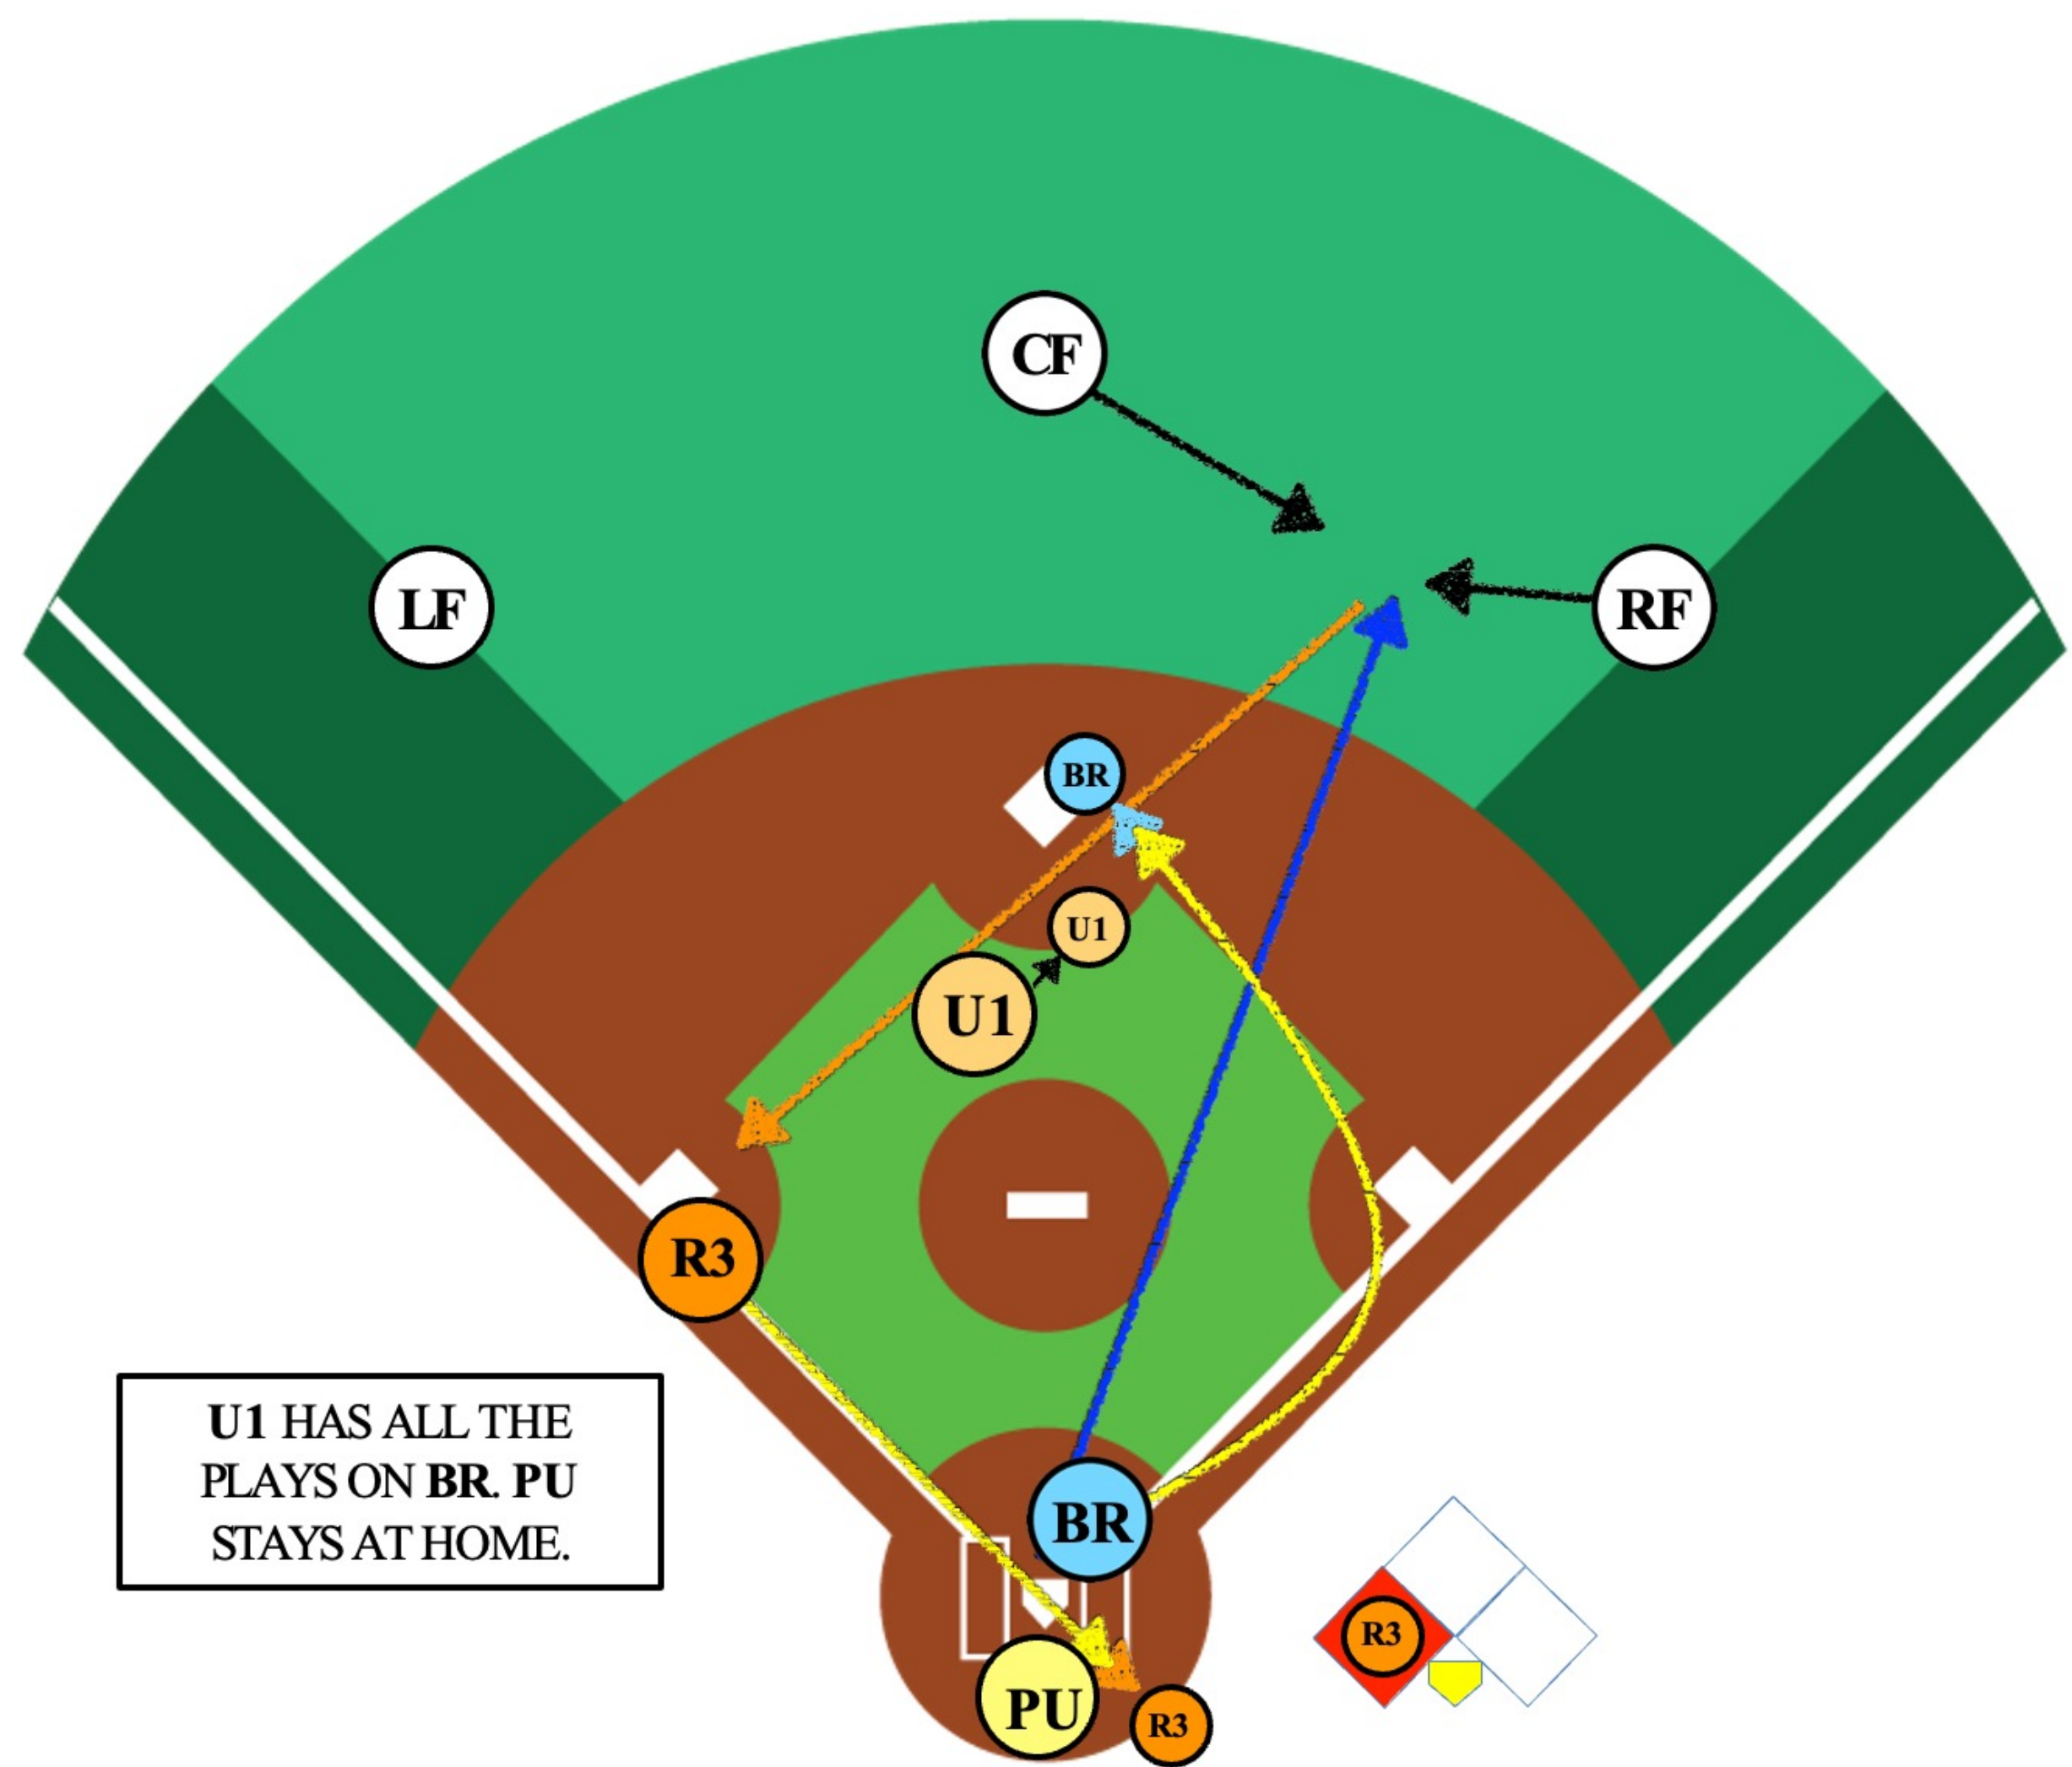

2 UMPIRE MECHANICS

BASE HIT TO OUTFIELD

1. **RF** Right Field
   - **LF** Left Field
   - **CF** Center Field
   - **BR** Batter-Runner
   - **R3** Runner on 3rd
   - **U1** 1st Base Umpire
   - **PU** Home Plate Umpire
2. Fly Ball **CATCH**
   Throw
   Runner's Path