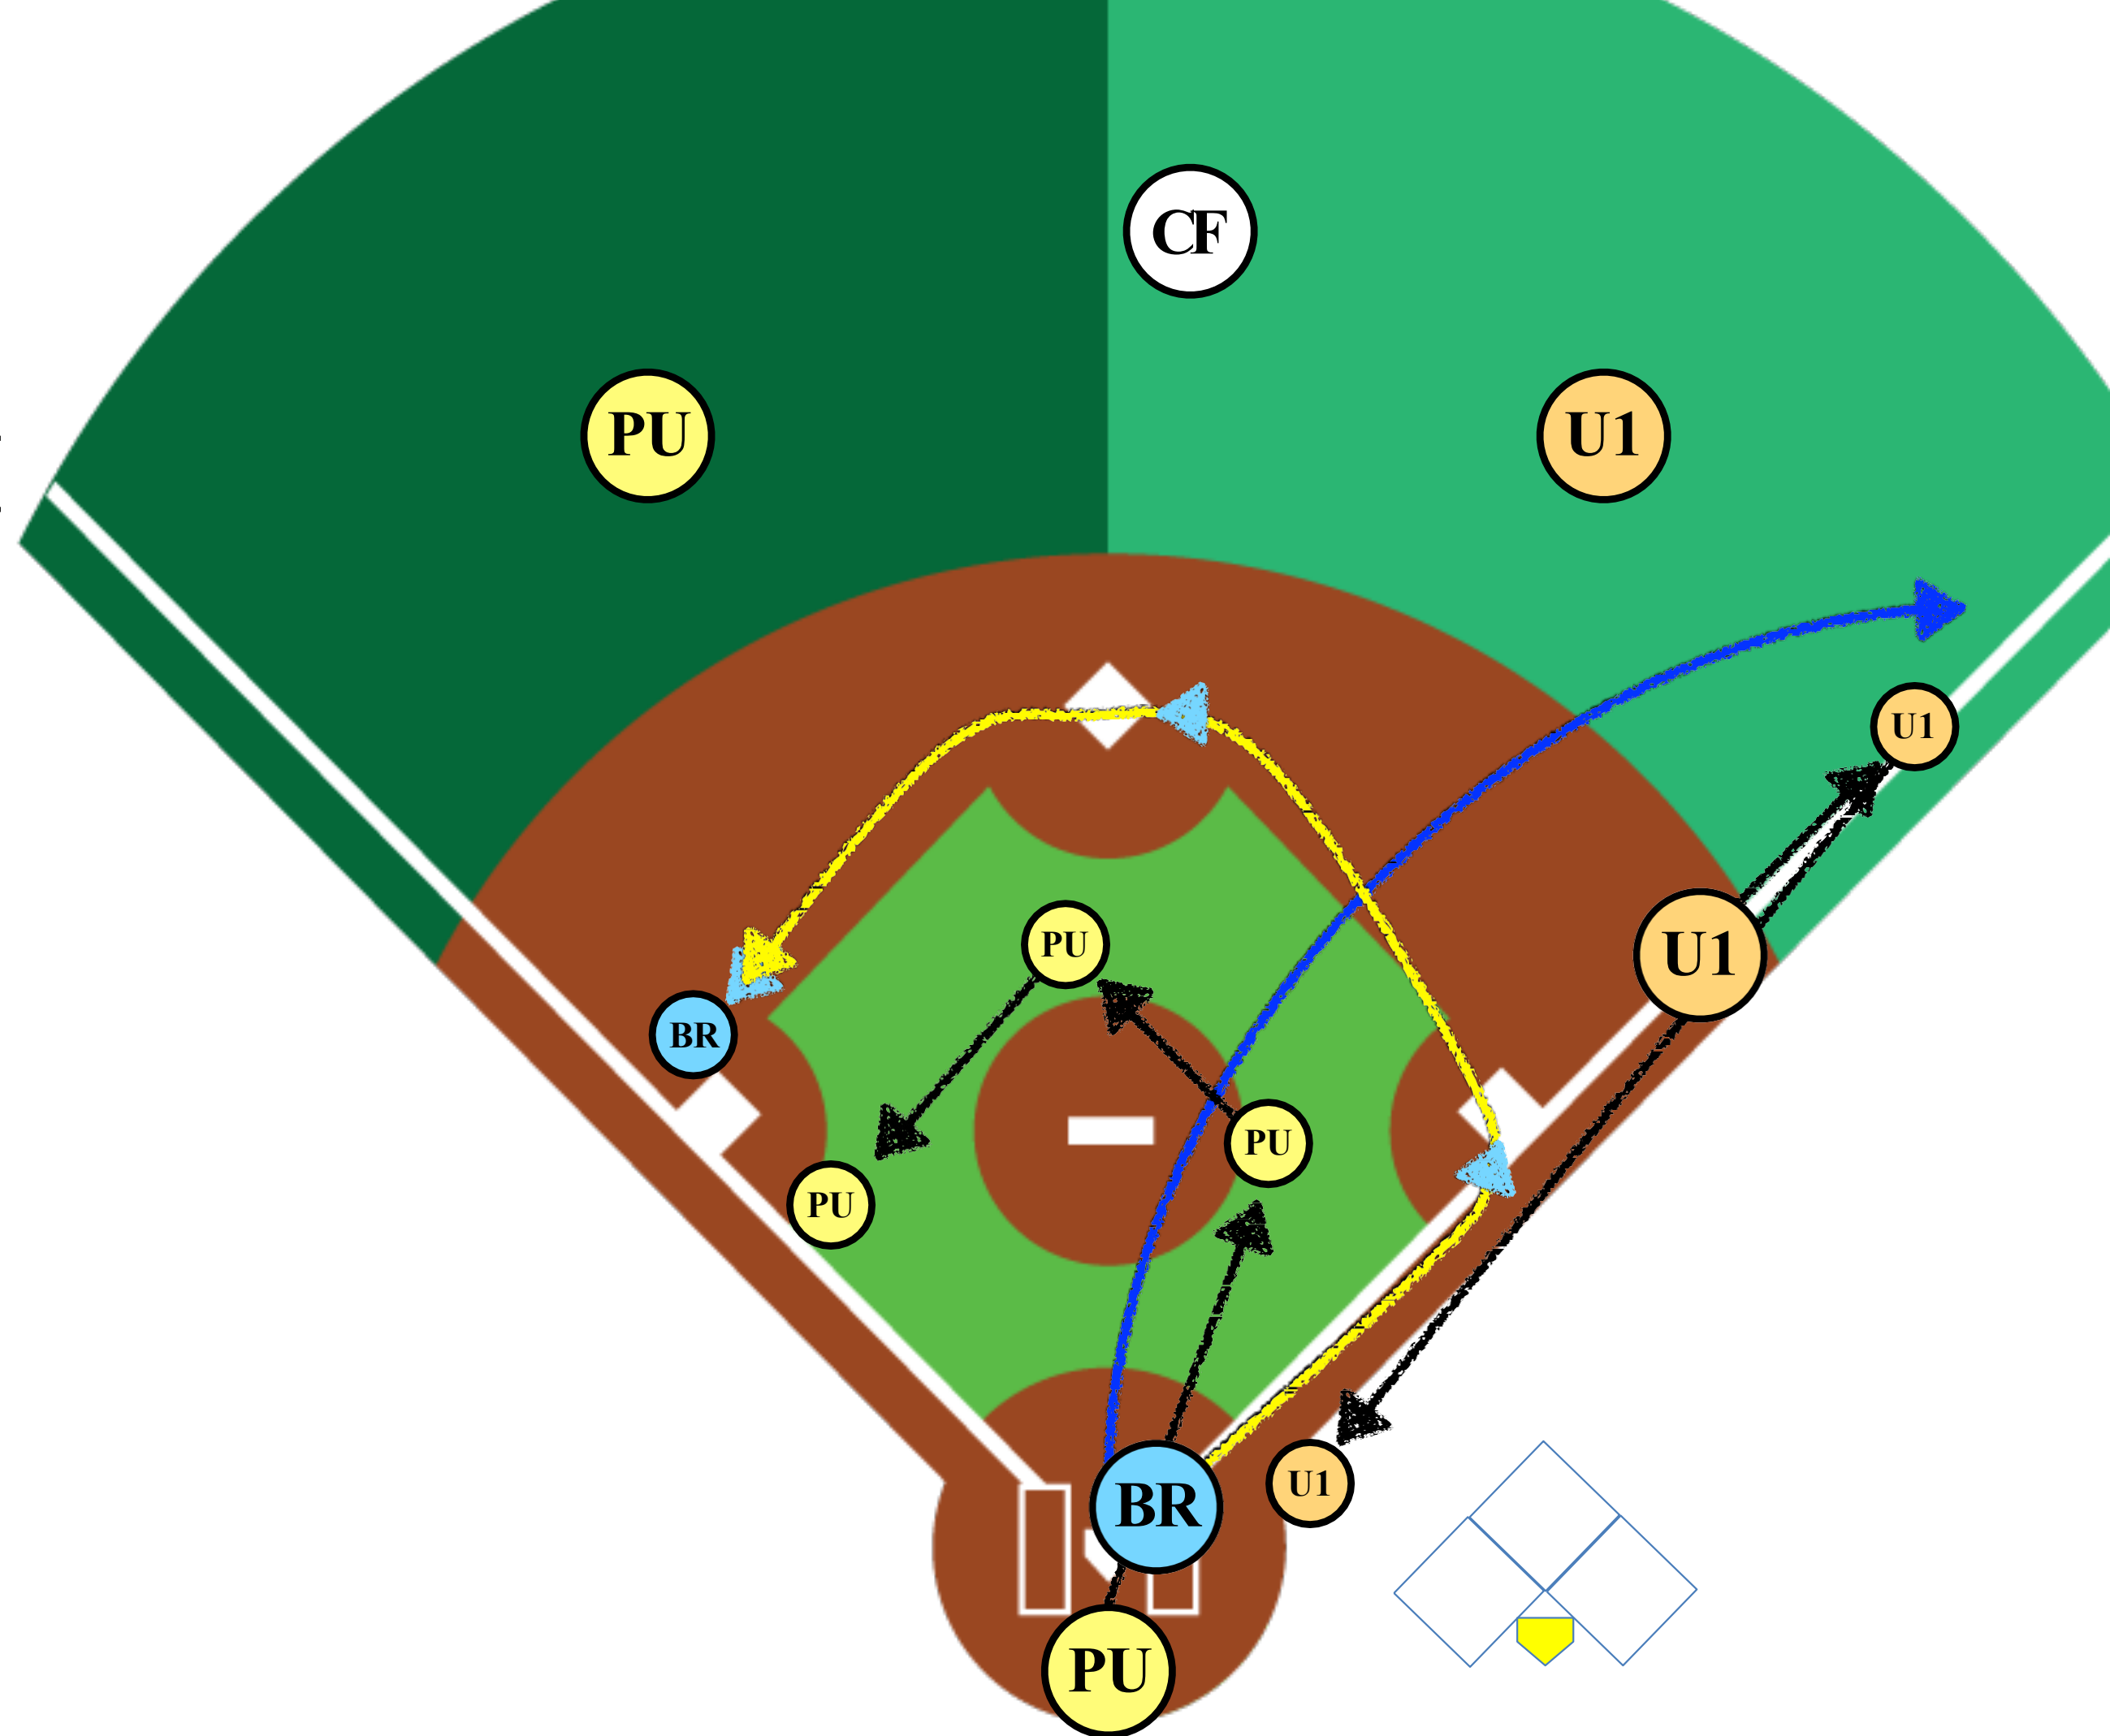

2 UMPIRE MECHANICS

FLY BALL TO RIGHT FIELD – **NO CATCH**.
THE FIRST BASE UMPIRE GOES OUT ON
THE PLAY & ALSO HAS THE PLAY AT
THE PLATE, IF ABLE TO REACH POINT
OF PLATE. OTHERWISE, PU COVERS.

- **CF** Center Field
- Runner's Path
- Fly Ball **NO CATCH**
- **BR** Batter-Runner
- **U1** 1st Base Umpire
- **PU** Home Plate Umpire