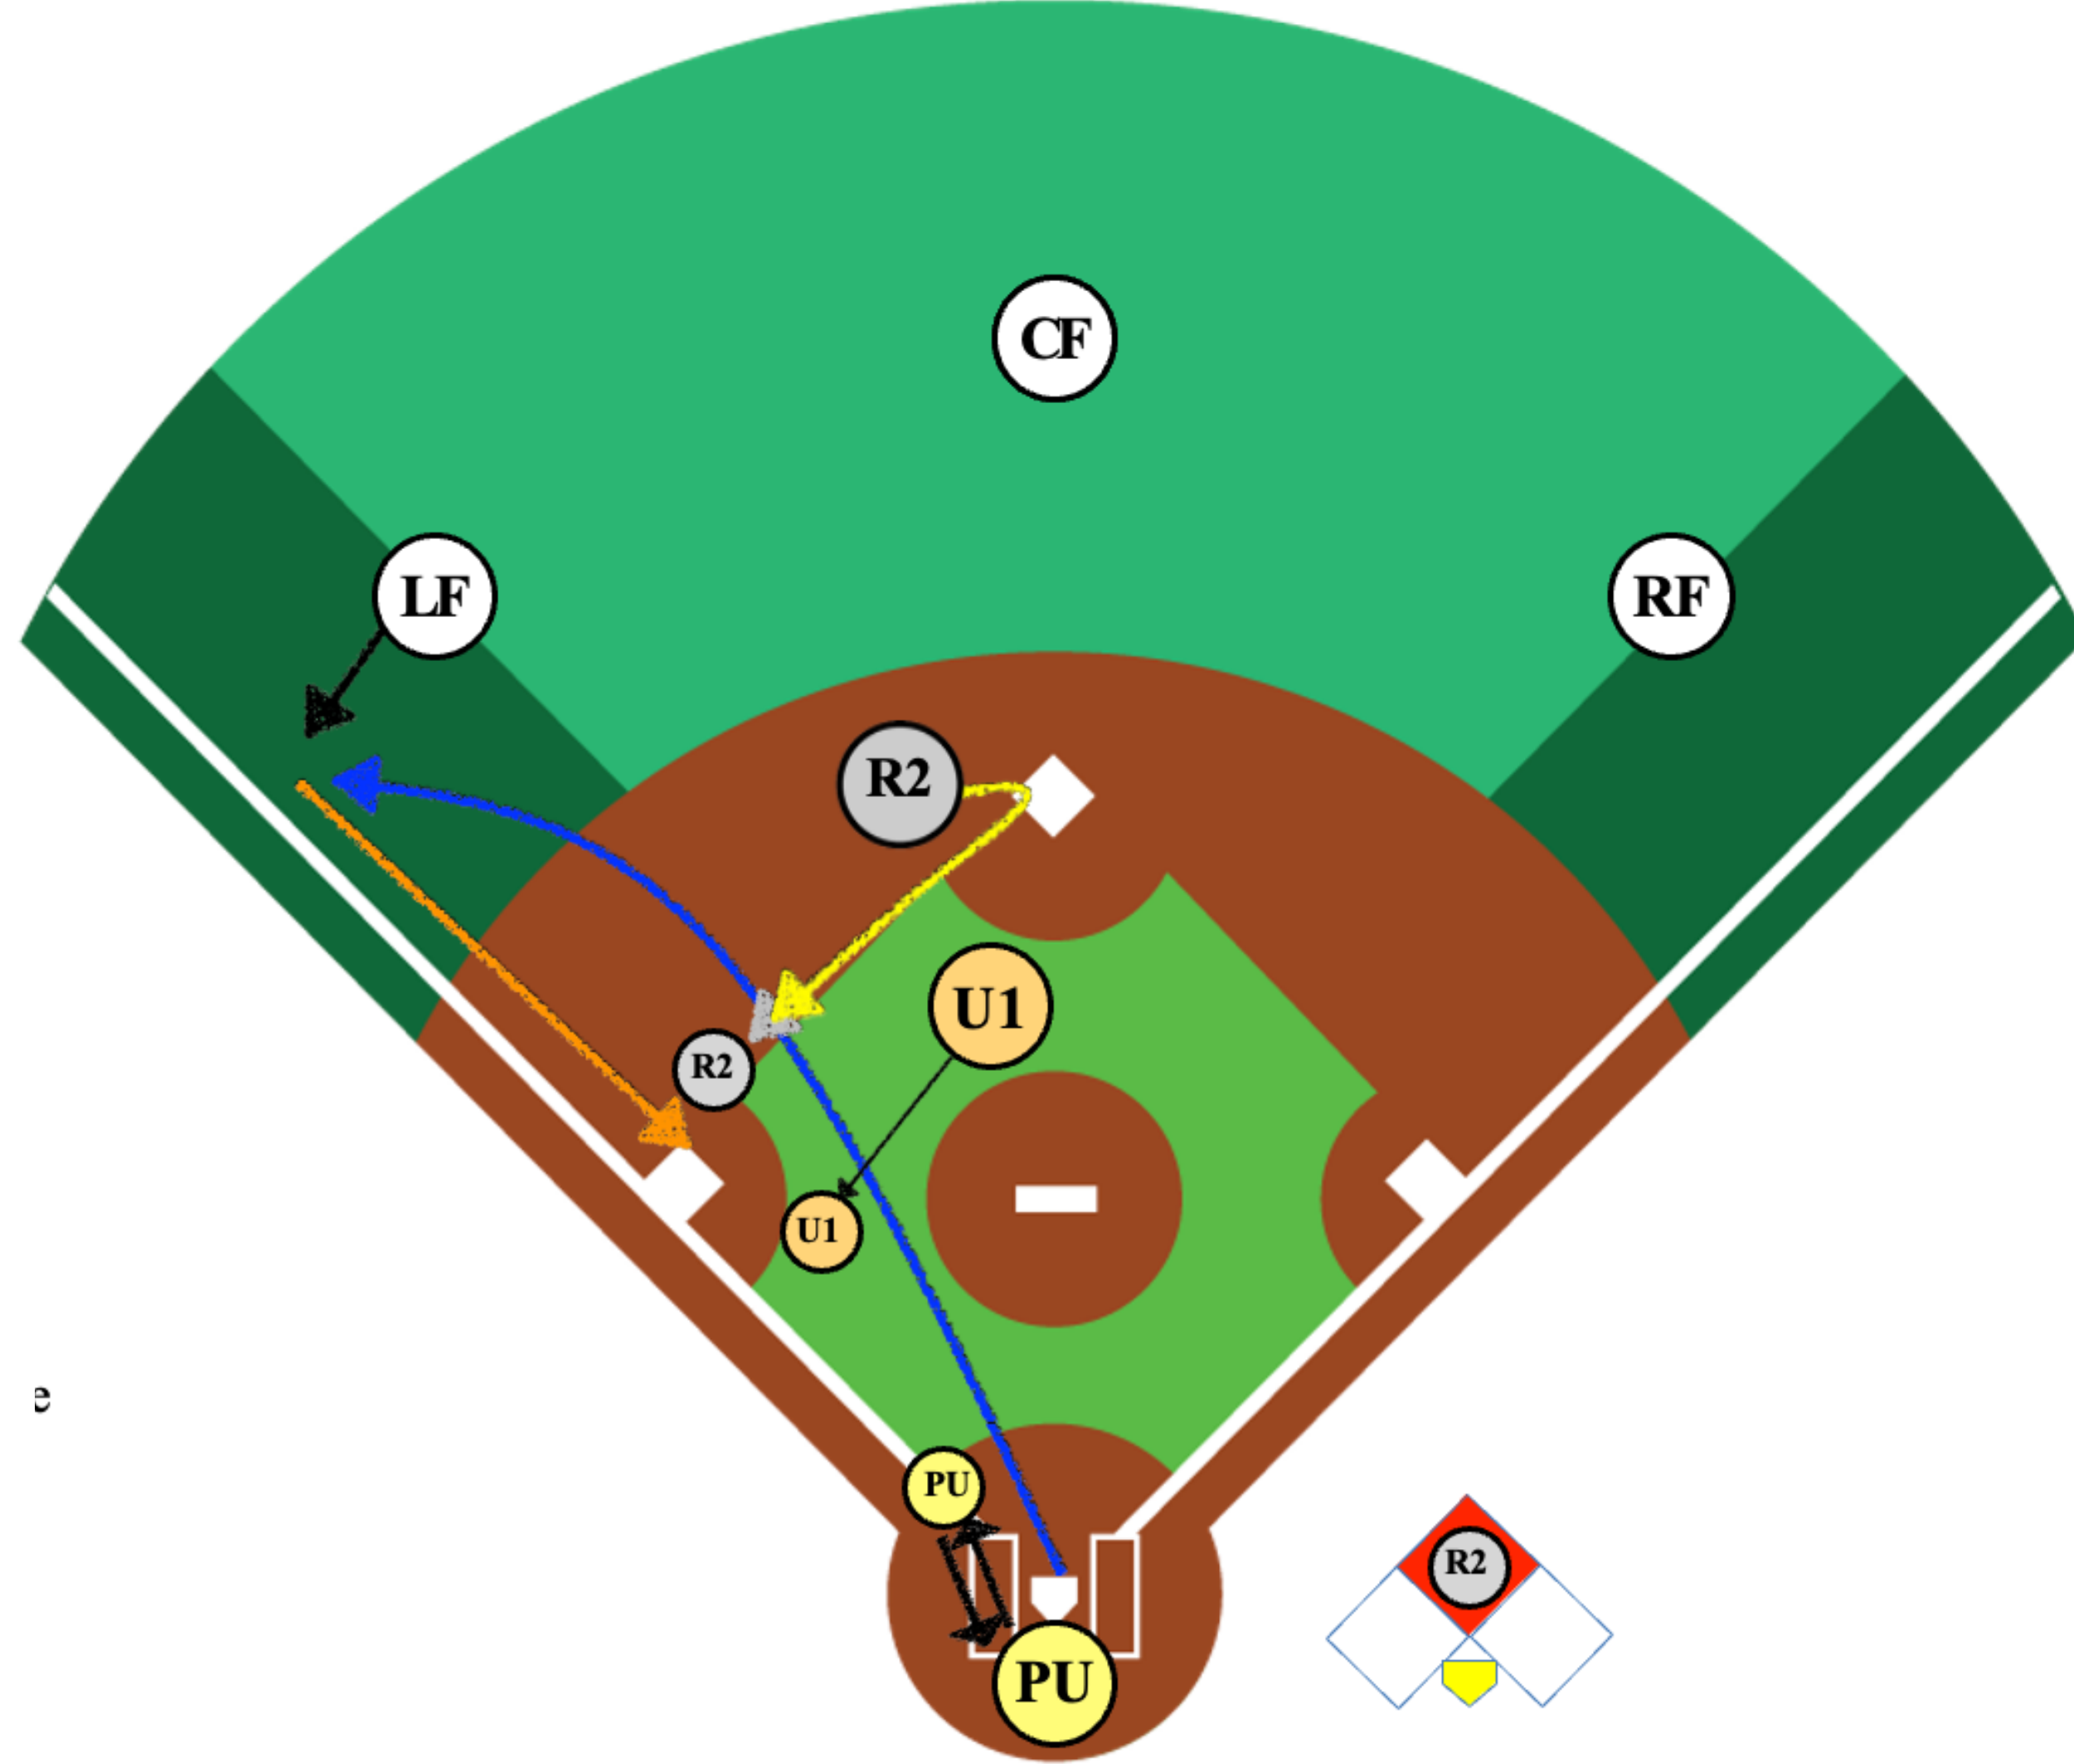

2 UMPIRE MECHANICS

FLY BALL TO LEFT FIELD LINE CATCH

- **RF** Right Field
- **LF** Left Field
- **CF** Center Field
- **U1** 1st Base Umpire
- **PU** Home Plate Umpire
- **R2** Runner on 2nd
- **Throw** (orange arrow)
- **Runner's path** (yellow arrow)
- **Fly Ball CATCH** (blue arrow)