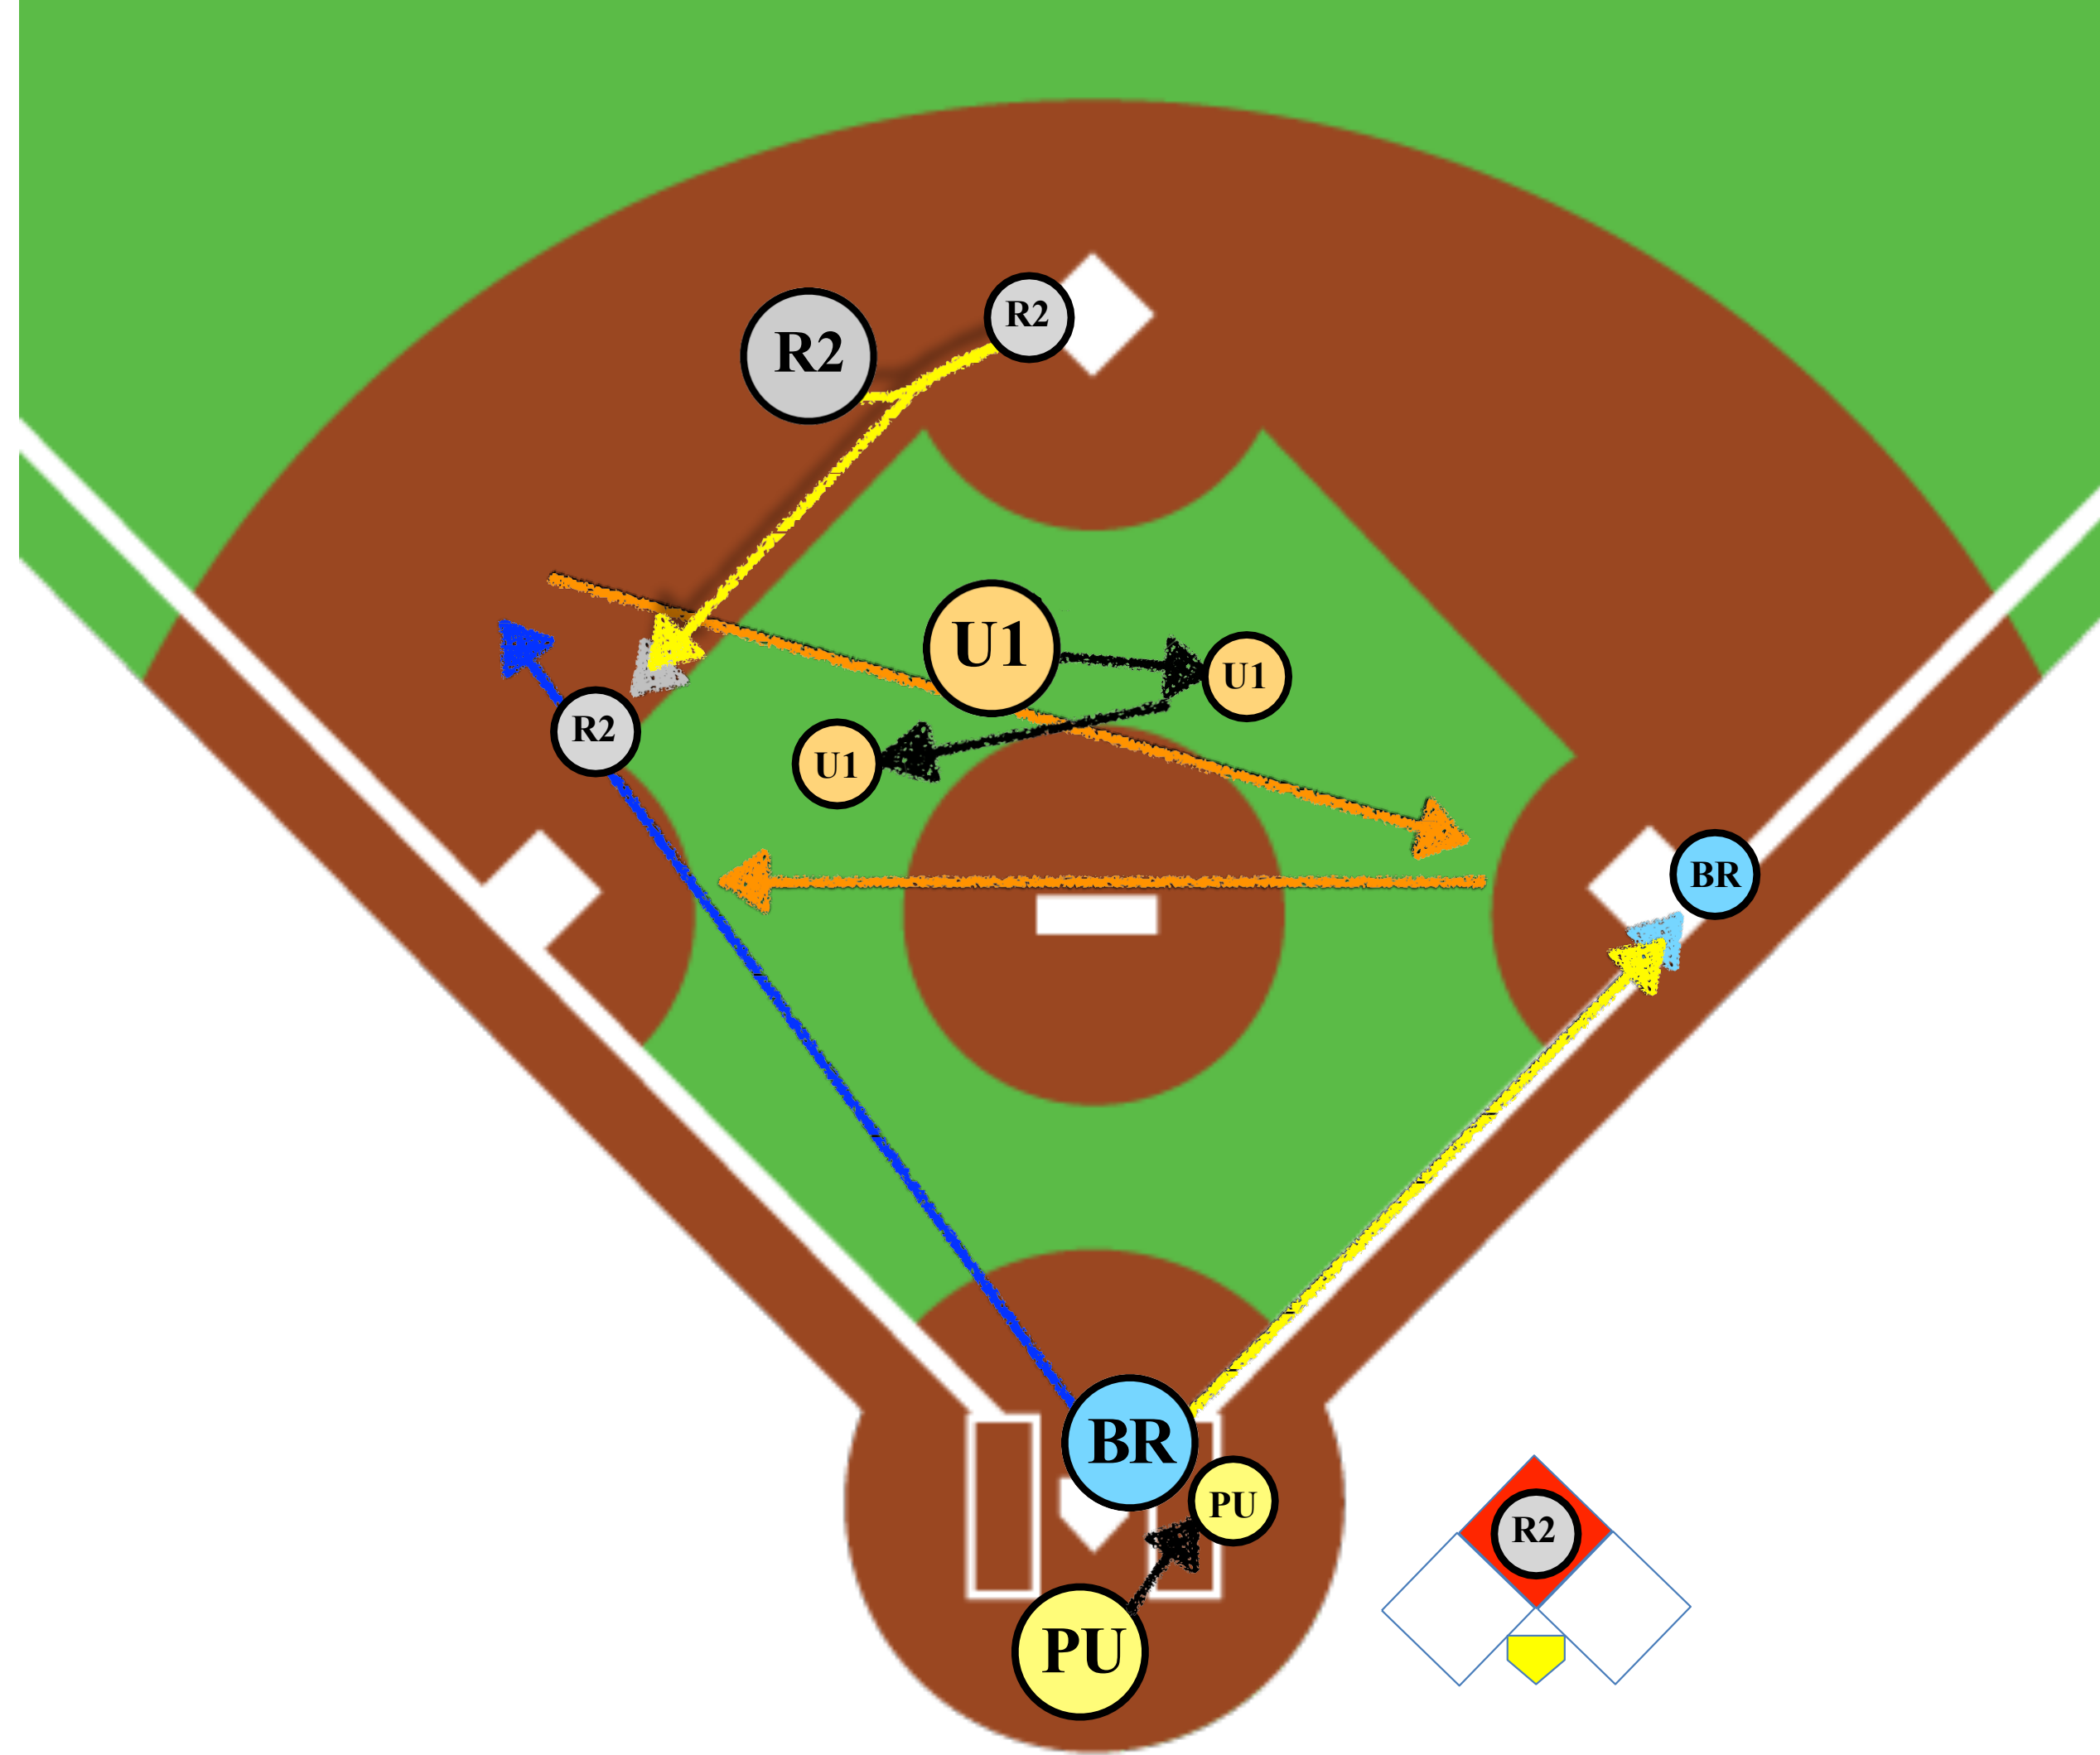

2 UMPIRE MECHANICS PLAYS WITHIN THE INFIELD

- → Throw
- → Runner's path
- → Ground Ball
- **BR** Batter-Runner
- **R2** Runner on 2nd
- **U1** 1st Base Umpire
- **PU** Home Plate Umpire