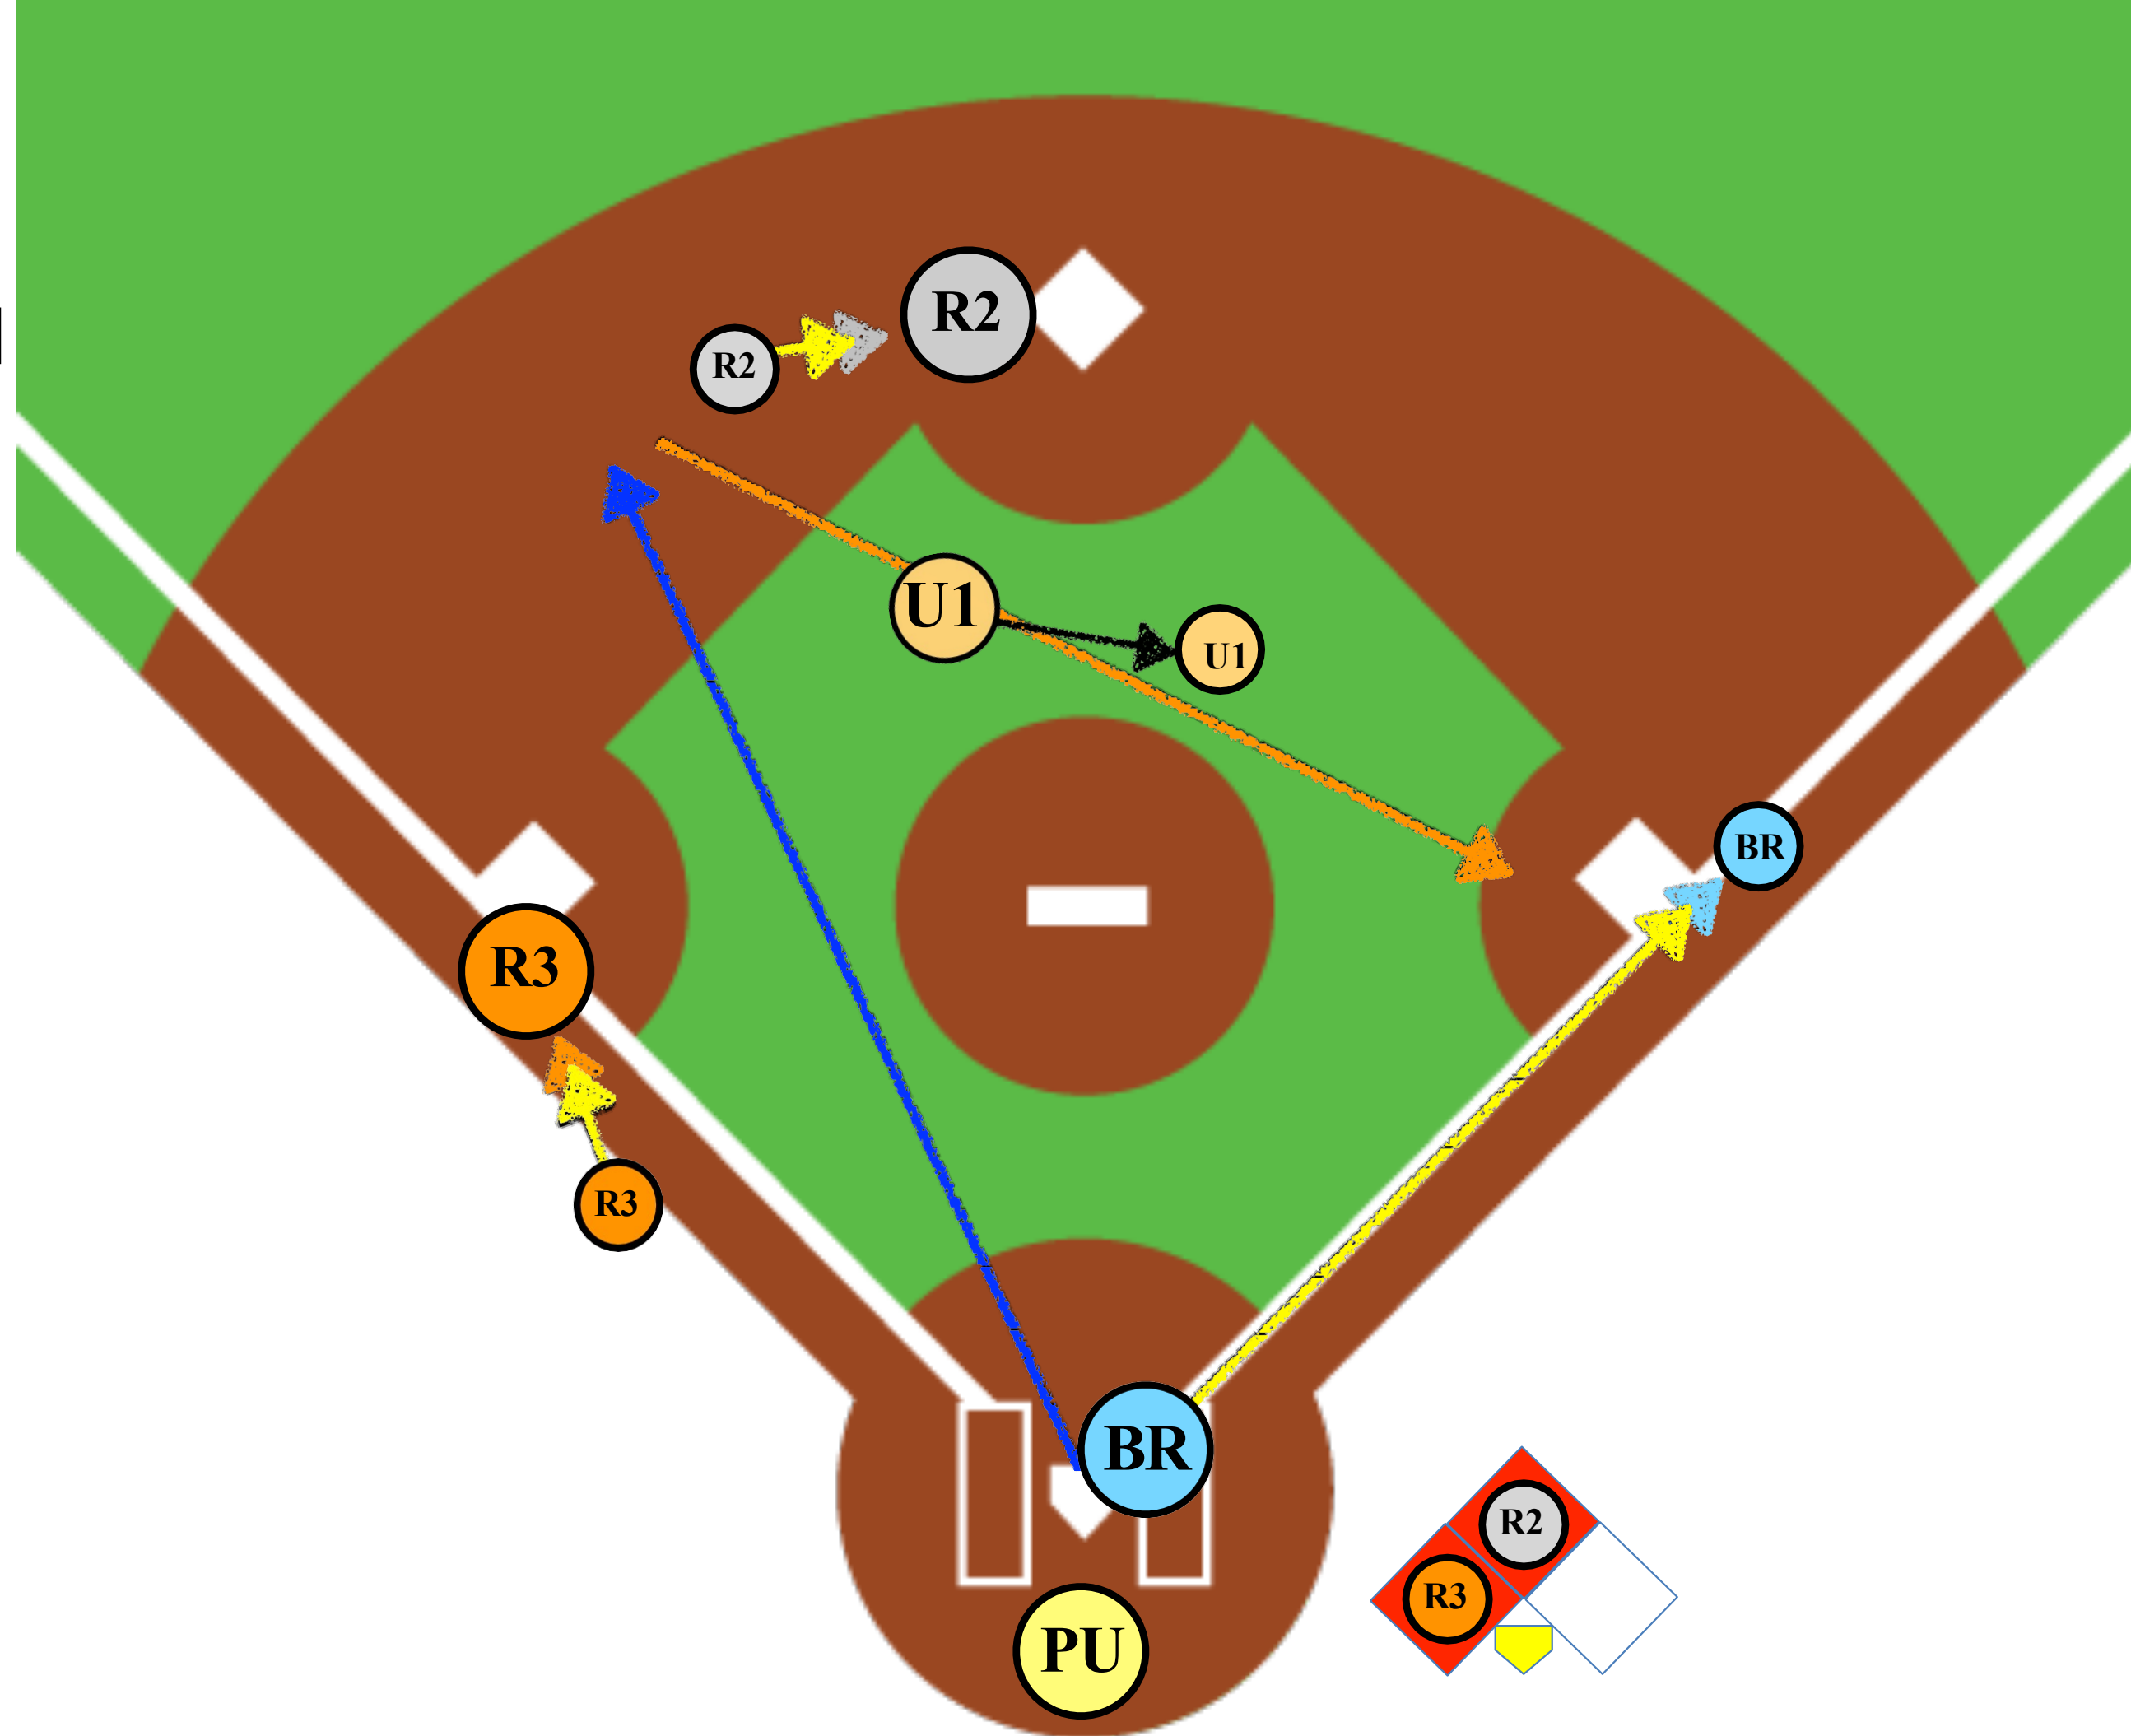

2 UMPIRE MECHANICS

PLAYS WITHIN THE INFIELD ON AN OVERTHROW

- Wild Throw
- Runner's path
- Ground Ball
- **BR** Batter-Runner
- **R3** Runner on 3rd
- **R2** Runner on 2nd
- **U1** 1st Base Umpire
- **PU** Home Plate Umpire