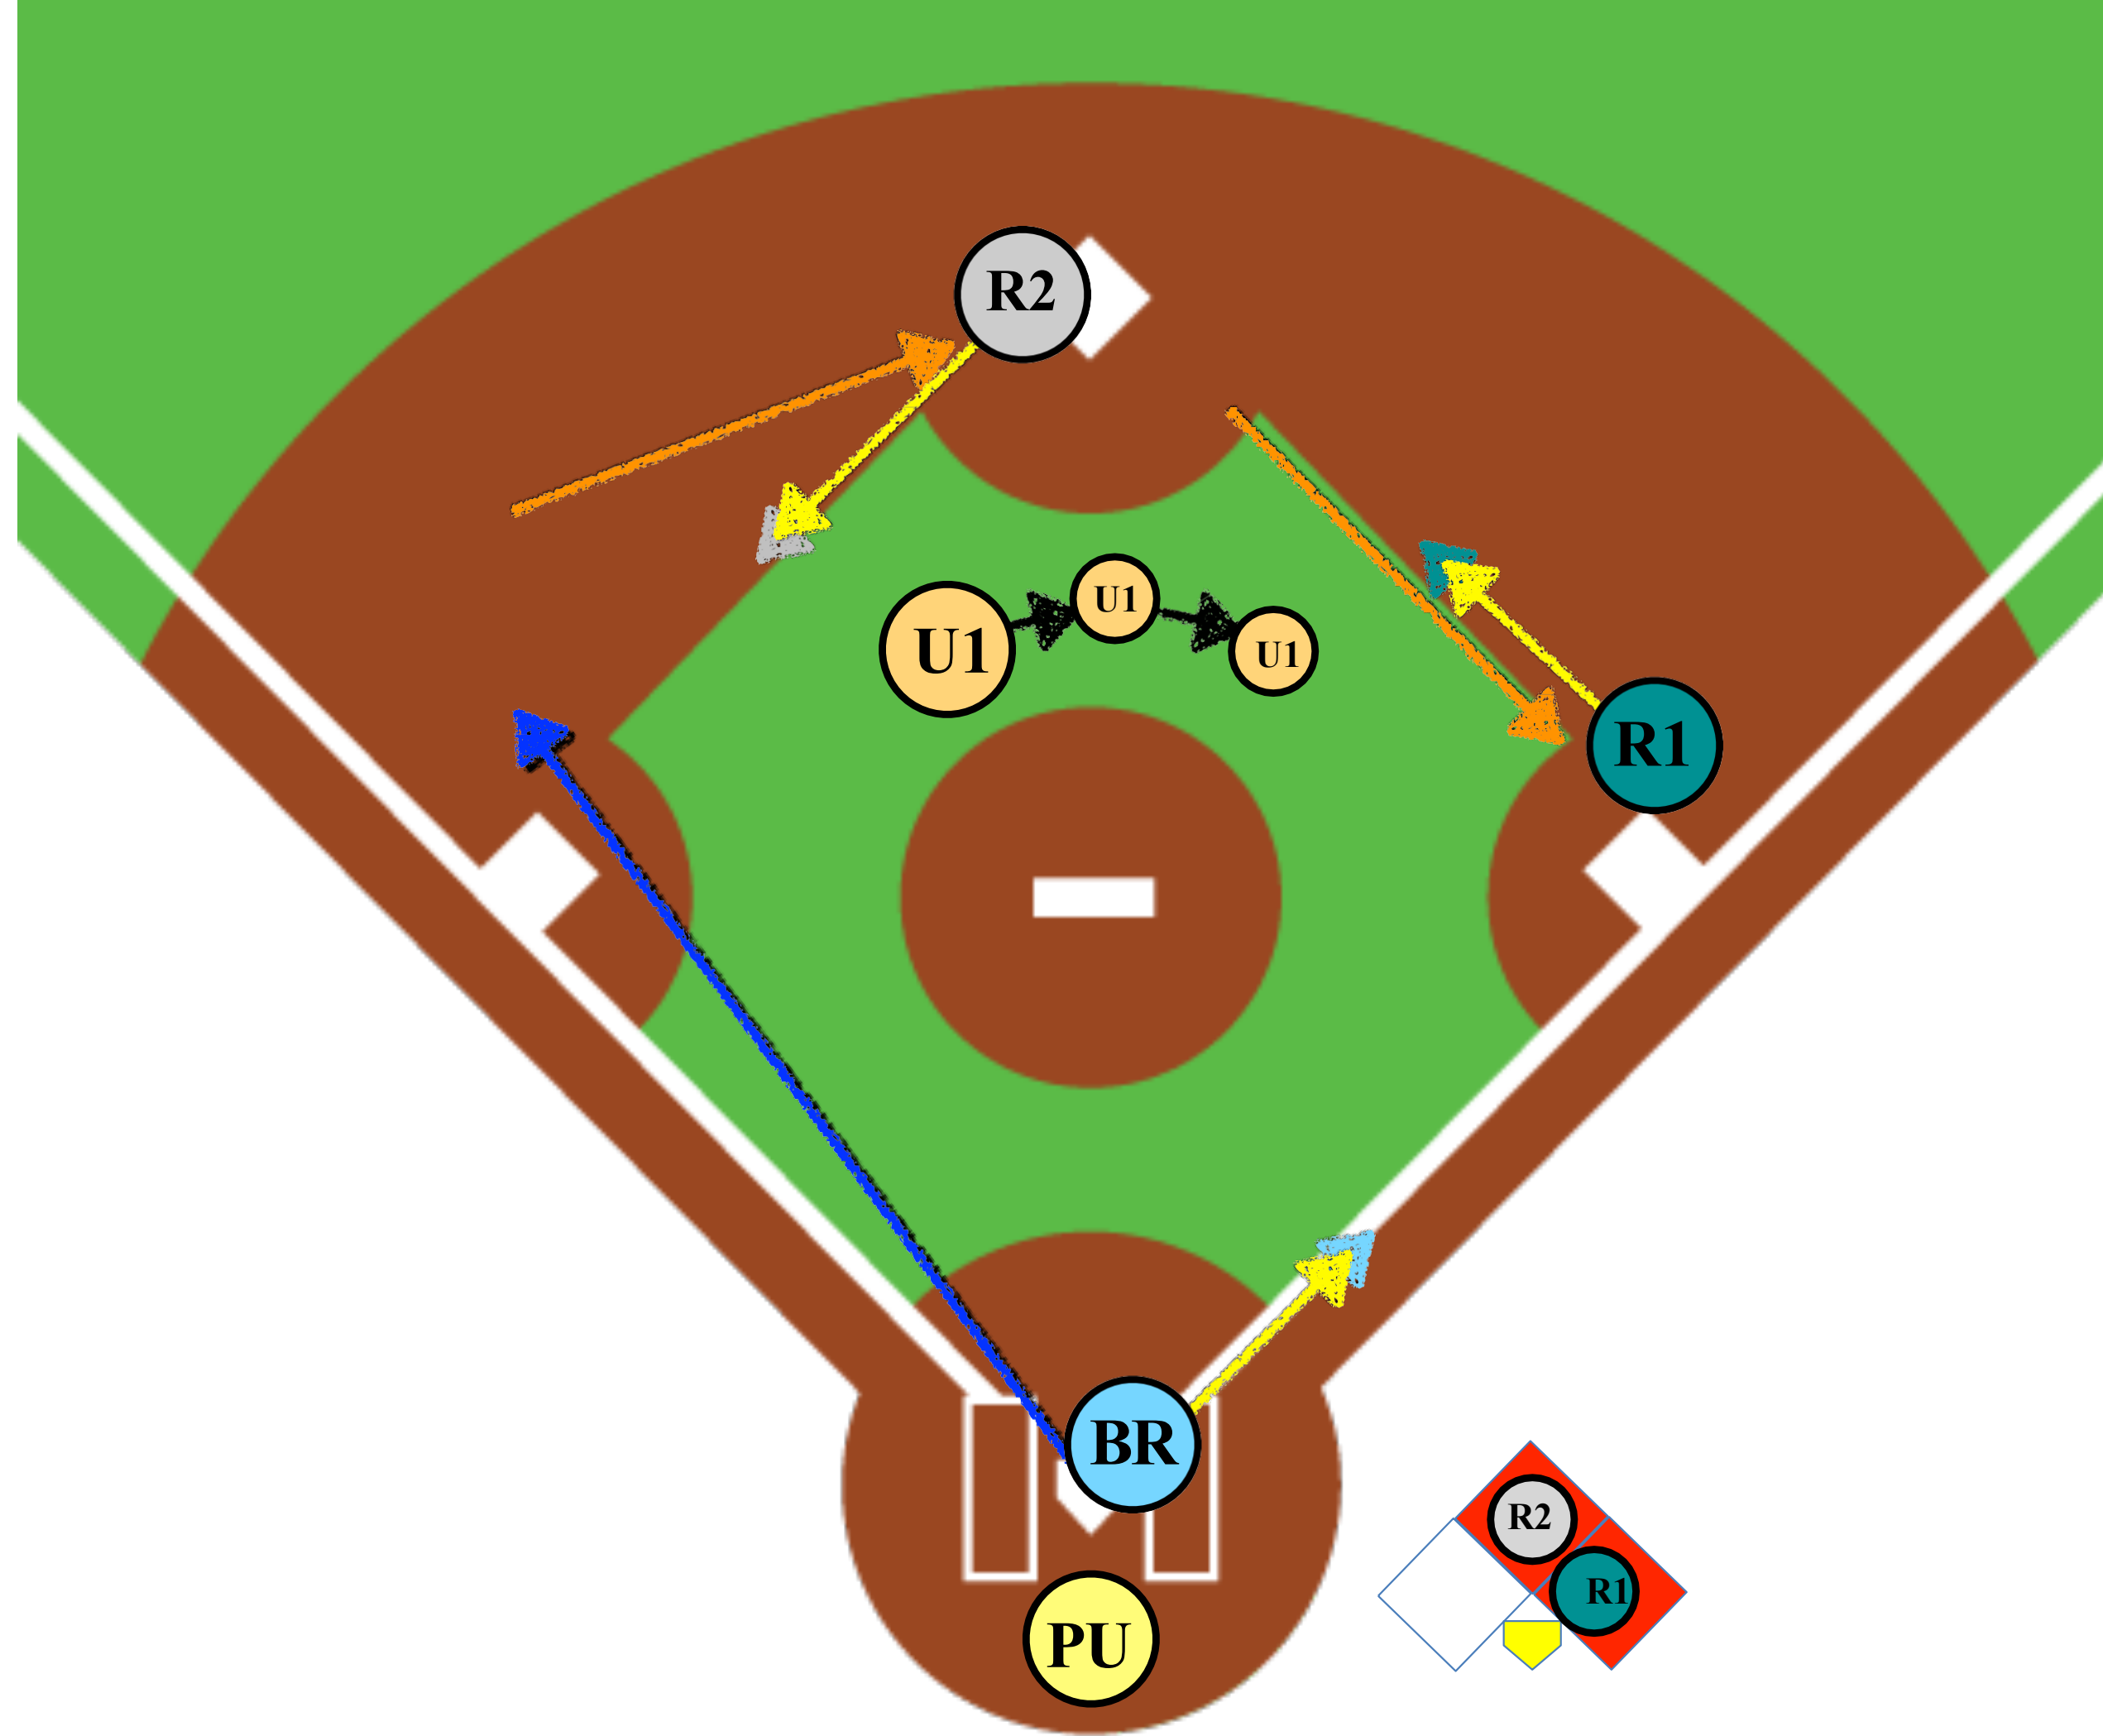

2 UMPIRE MECHANICS

DOUBLE PLAY

- Throw
- Ground Ball
- Runner's path
- **BR** Batter-Runner
- **R1** Runner on 1st
- **R2** Runner on 2nd
- **U1** 1st Base Umpire
- **PU** Home Plate Umpire