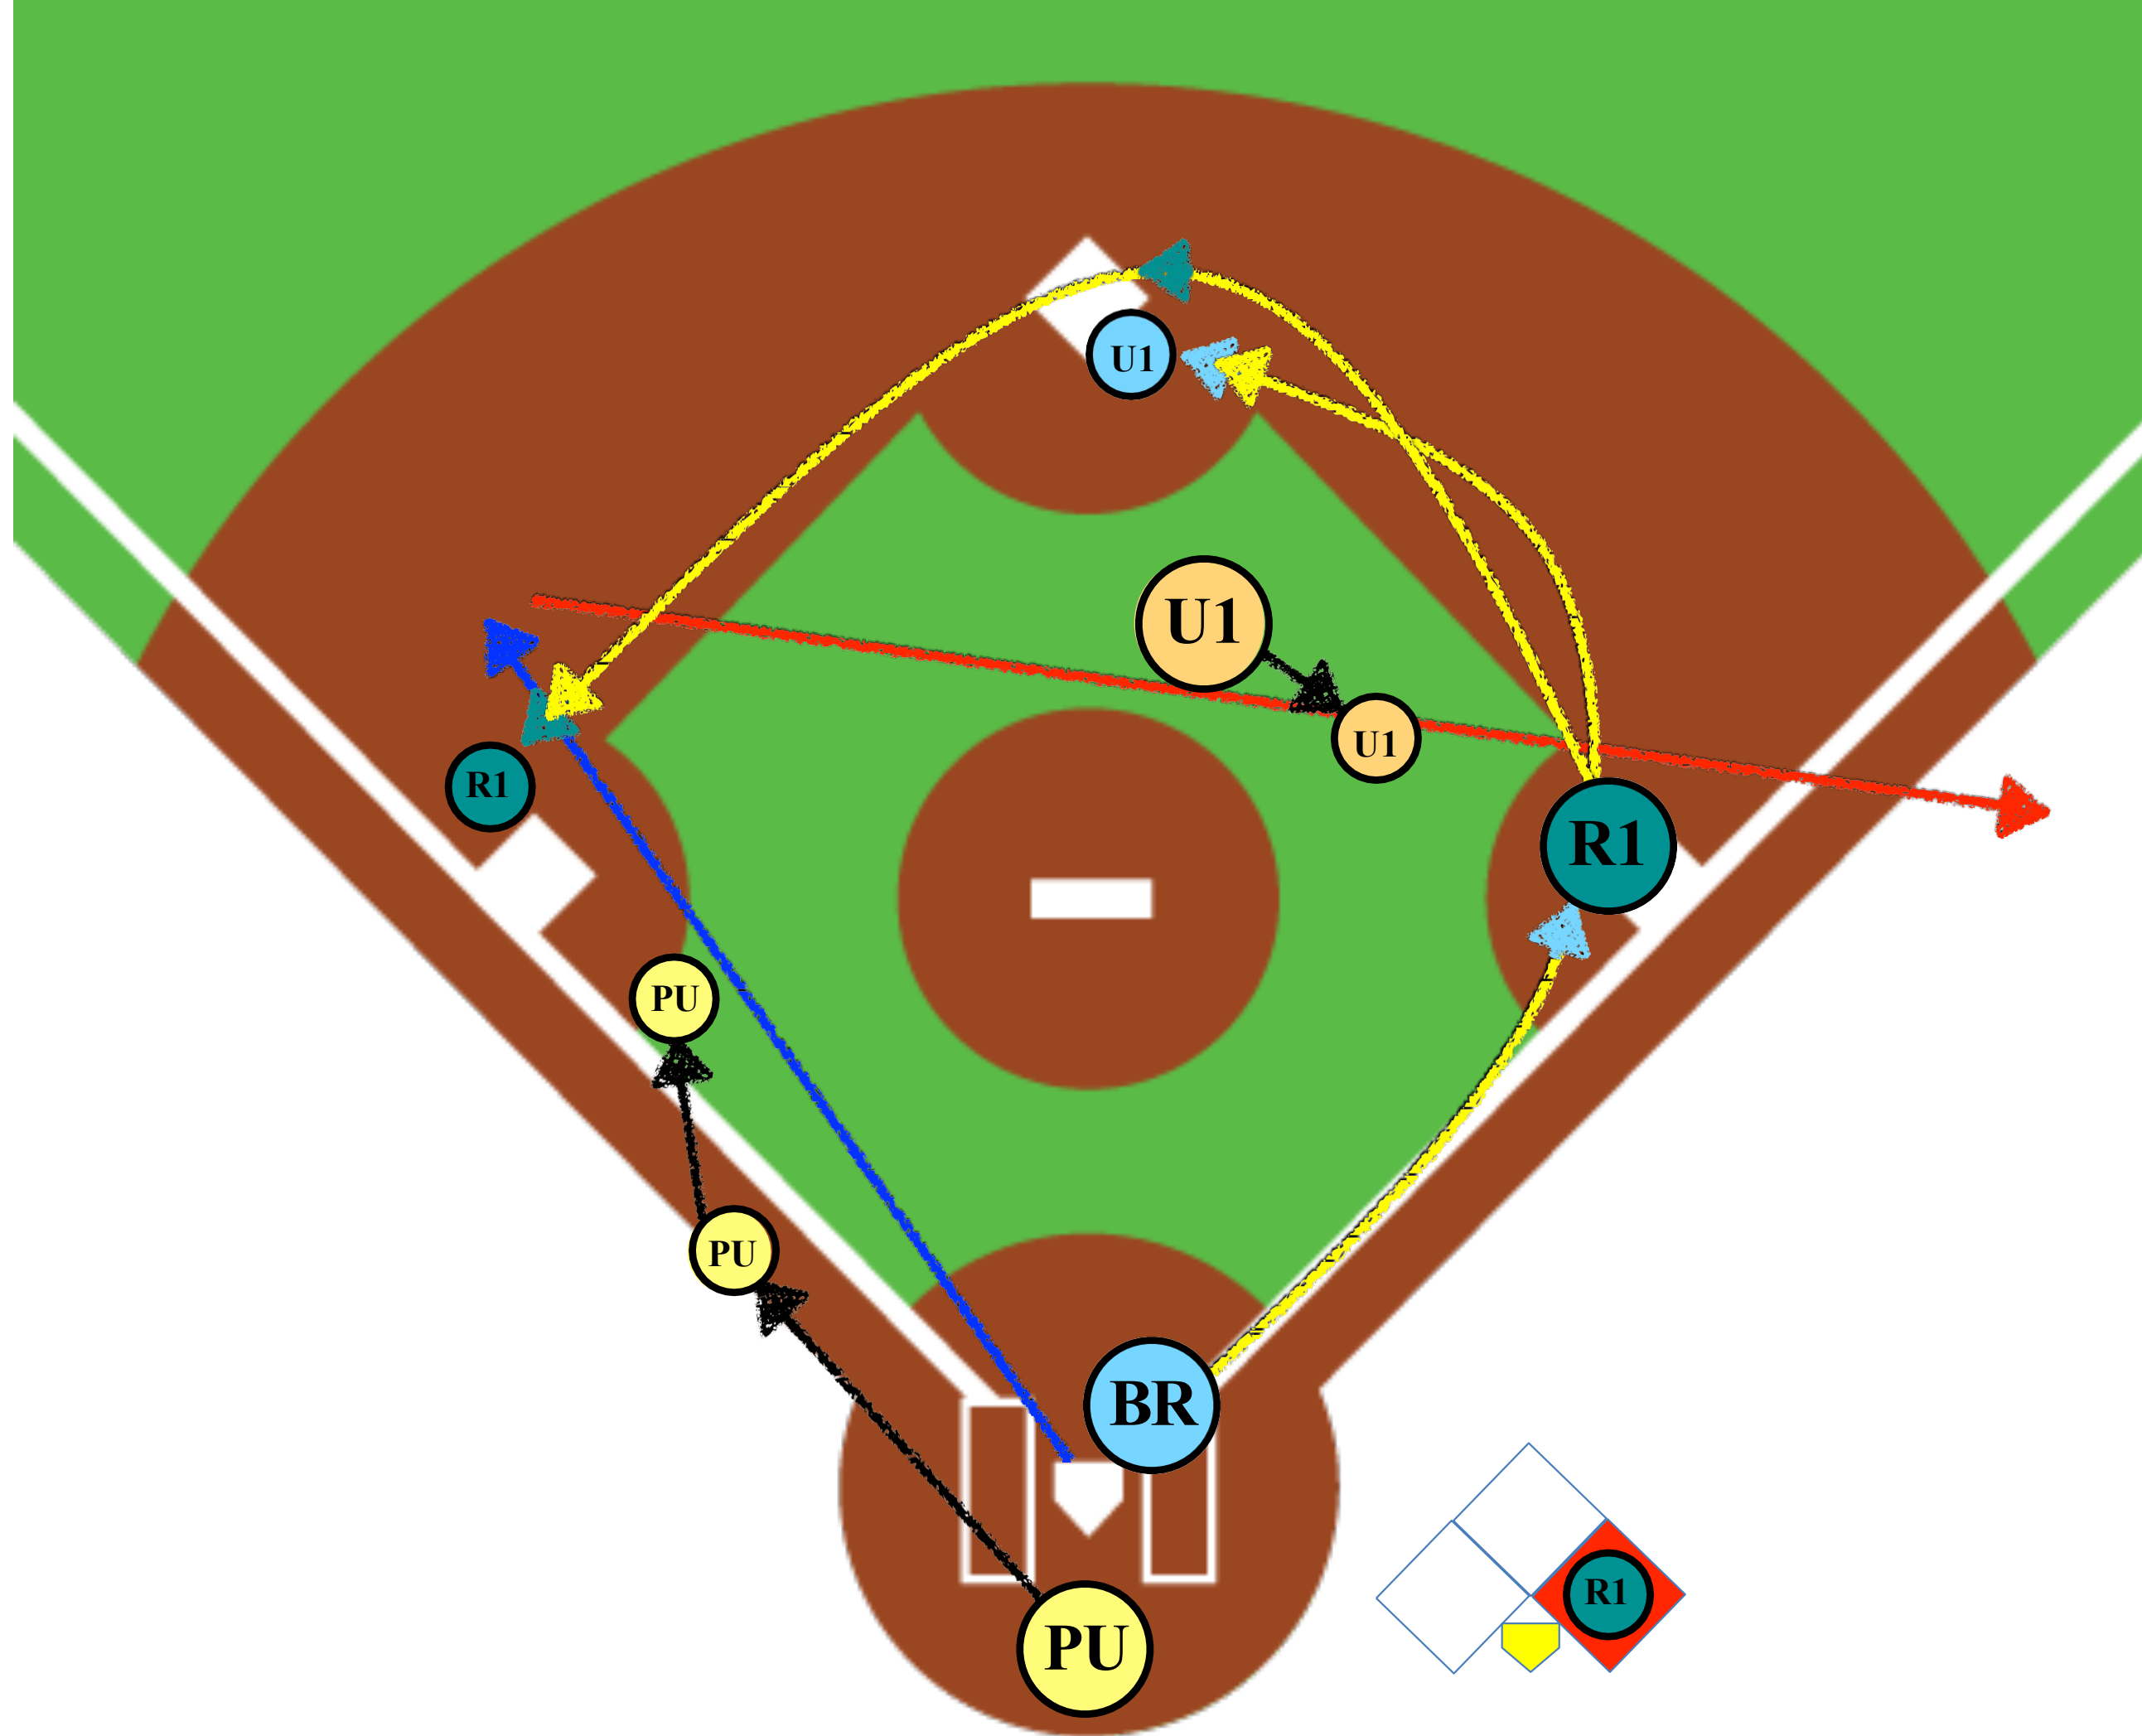

2 UMPIRE MECHANICS

PLAYS WITHIN THE INFIELD ON AN OVERTHROW

- Wild Throw
- Runner's path
- Ground Ball
- **BR** Batter-Runner
- **R1** Runner on 1st
- **U1** 1st Base Umpire
- **PU** Home Plate Umpire