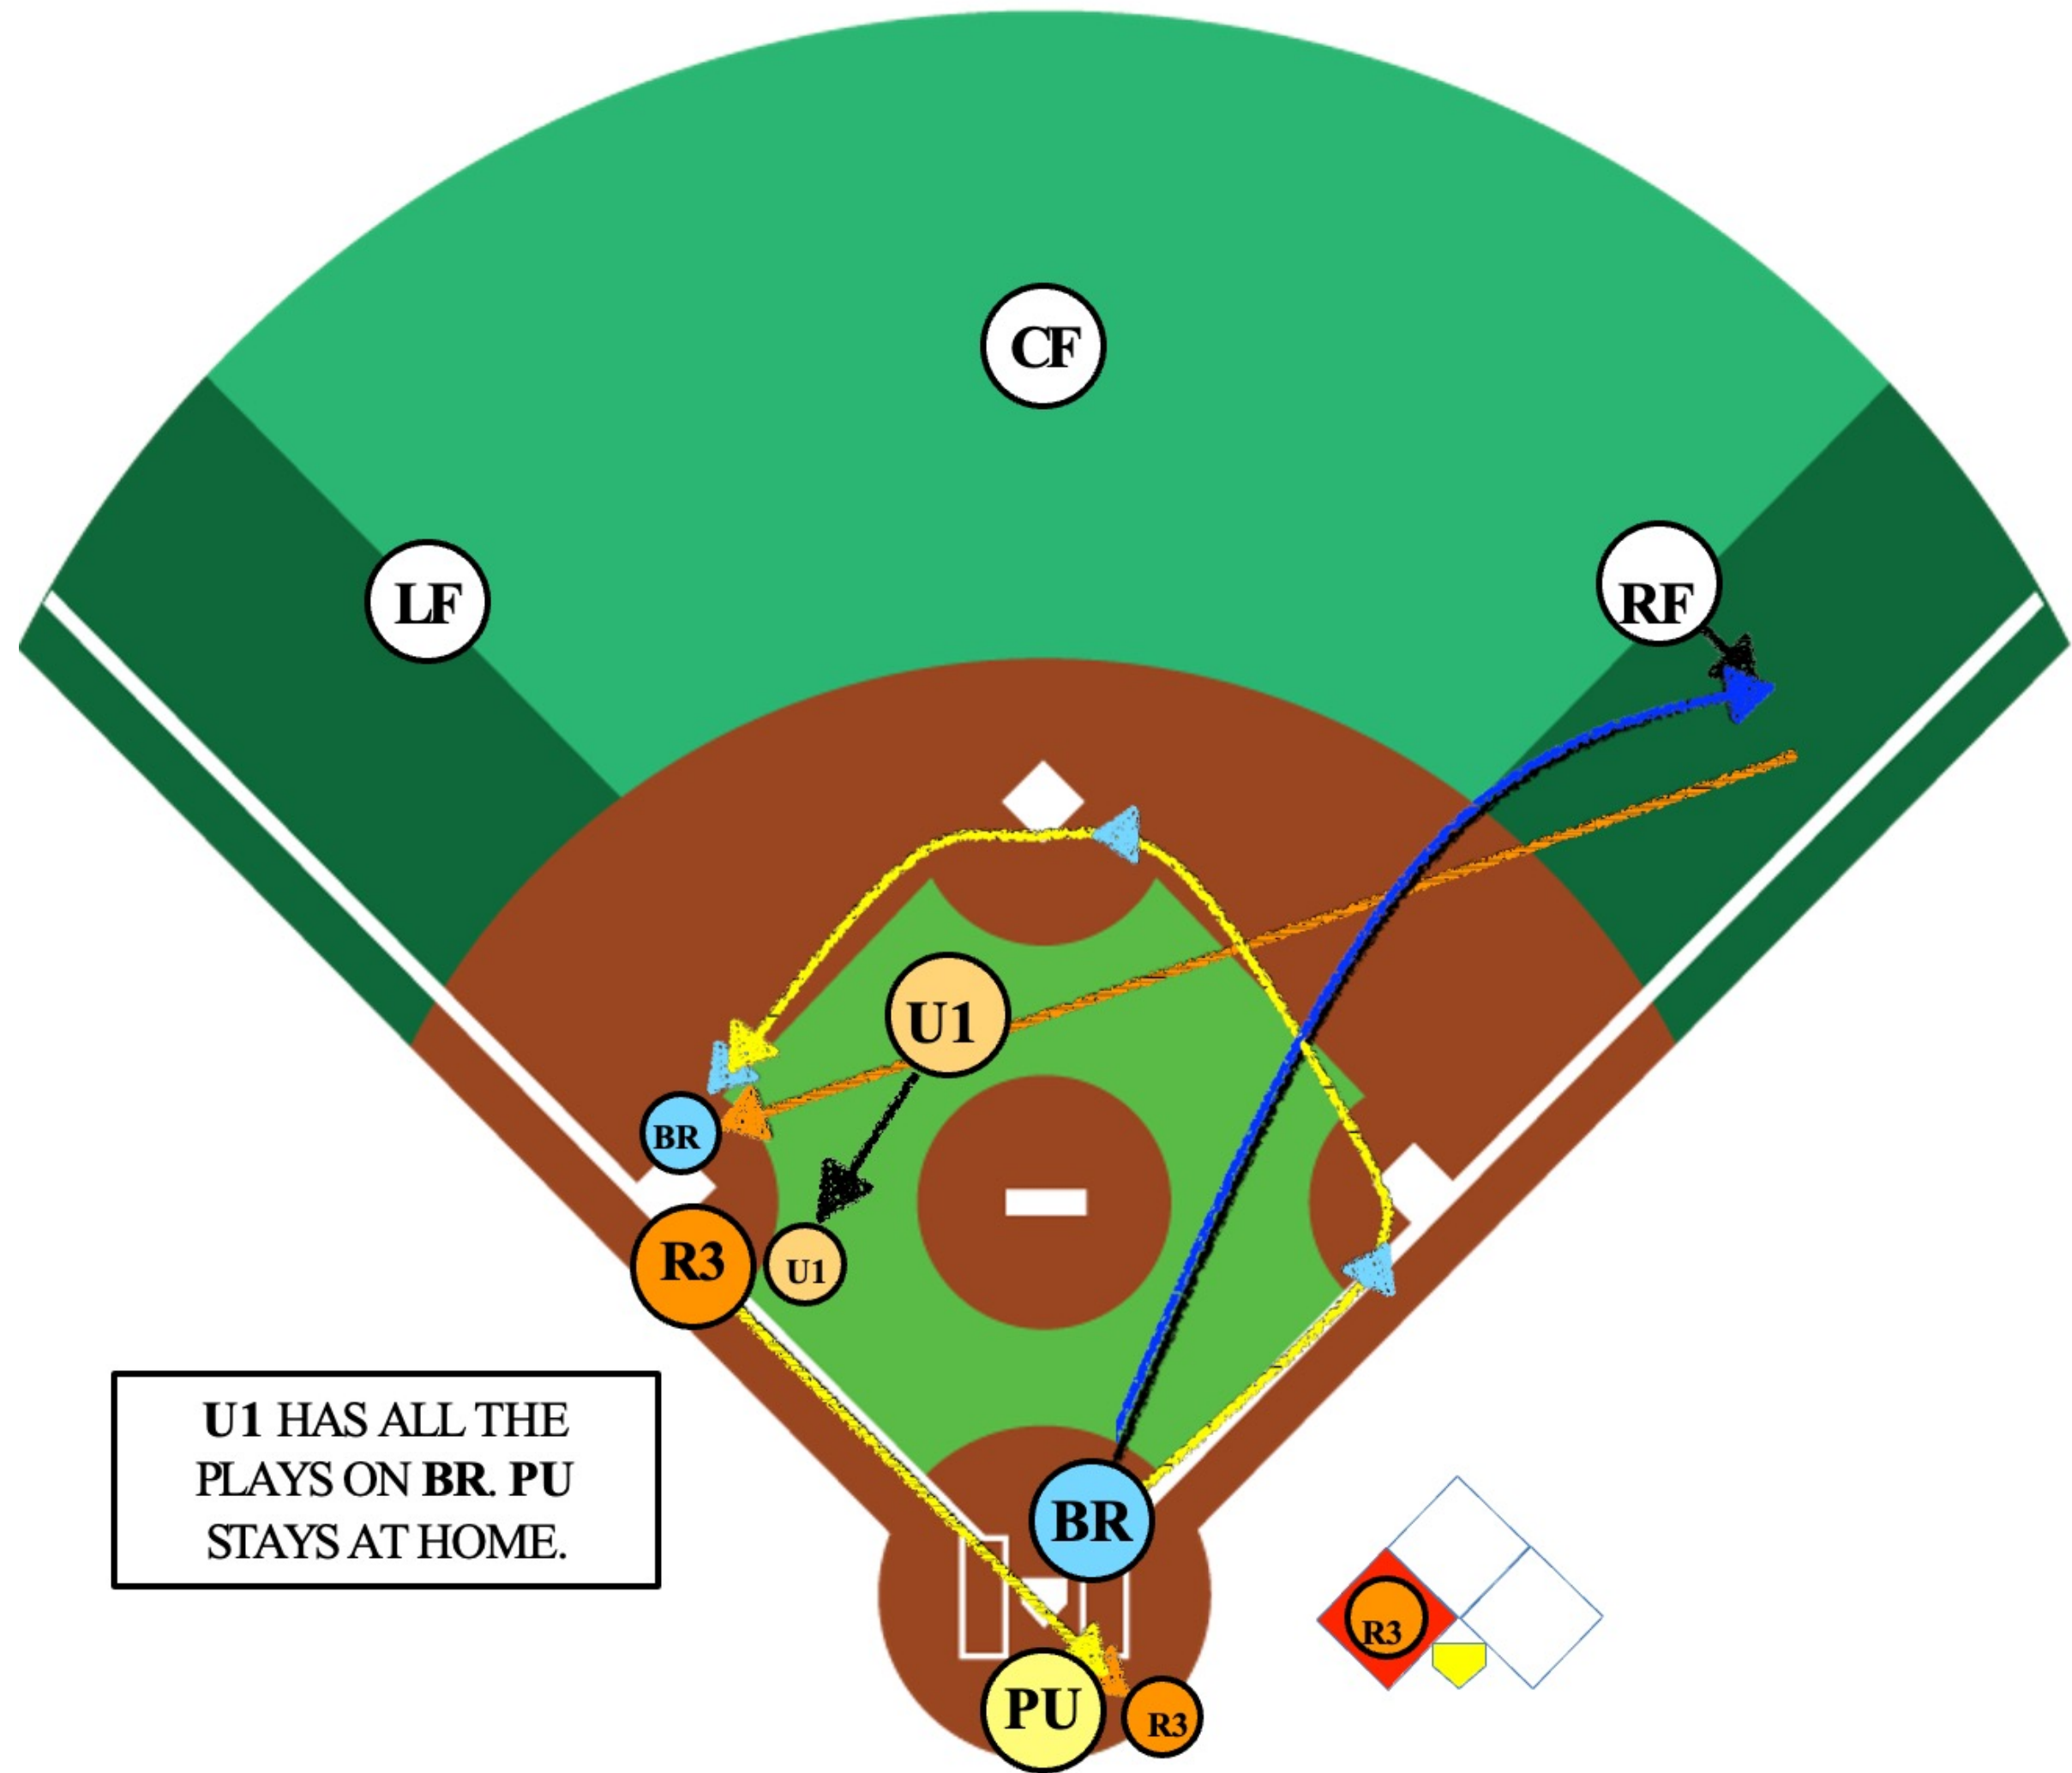

2 UMPIRE MECHANICS

BASE HIT TO OUTFIELD

1. **RF** Right Field
   - **LF** Left Field
   - **CF** Center Field
   - **BR** Batter-Runner
   - **R3** Runner on 3rd
   - **U1** 1st Base Umpire
   - **PU** Home Plate Umpire
2. Fly Ball **CATCH**
   Throw
   Runner's Path

U1 HAS ALL THE PLAYS ON BR. PU STAYS AT HOME.