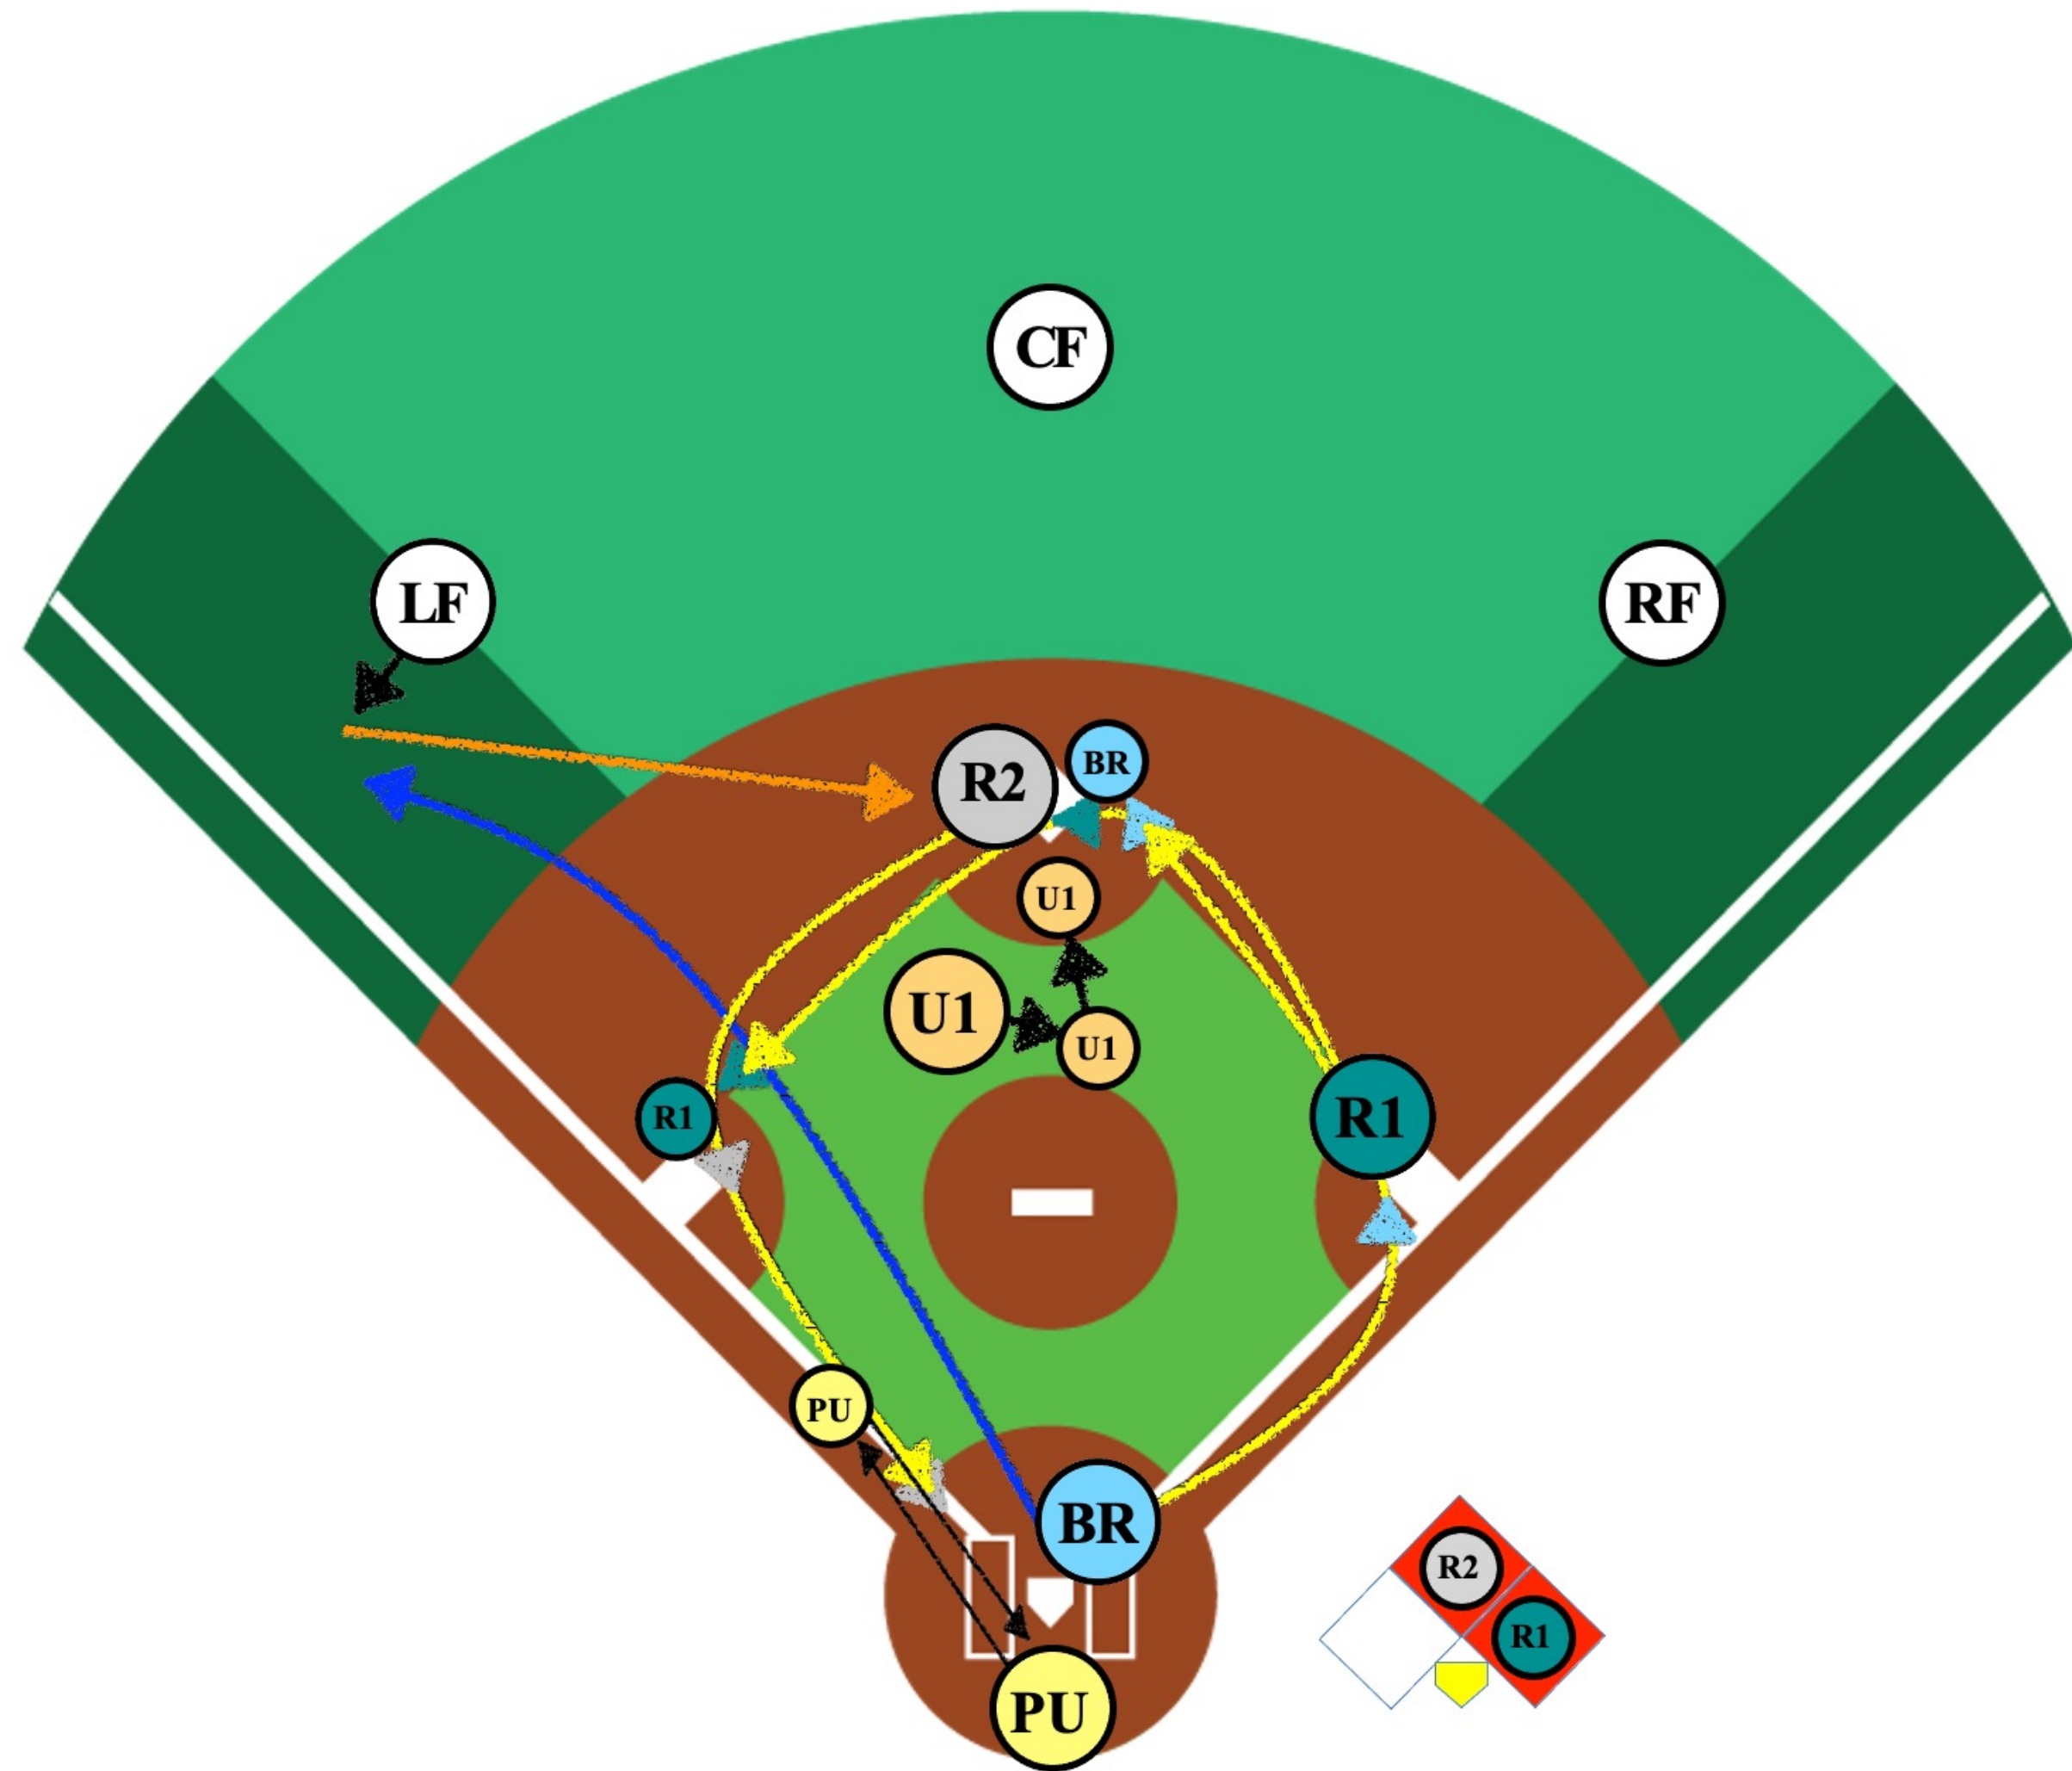

LF Left Field

 Throw

2 UMPIRE MECHANICS

FLY BALL TO LEFT FIELD - NO CATCH

- RF** Right Field
- CF** Center Field
- LF** Left Field
- Fly Ball NO CATCH** (Blue arrow)
- Throw** (Orange arrow)
- Runner's path** (Yellow arrow)
- BR** Batter-Runner
- R1** Runner on 1st
- R2** Runner on 2nd
- U1** 1st Base Umpire
- PU** Plate Umpire