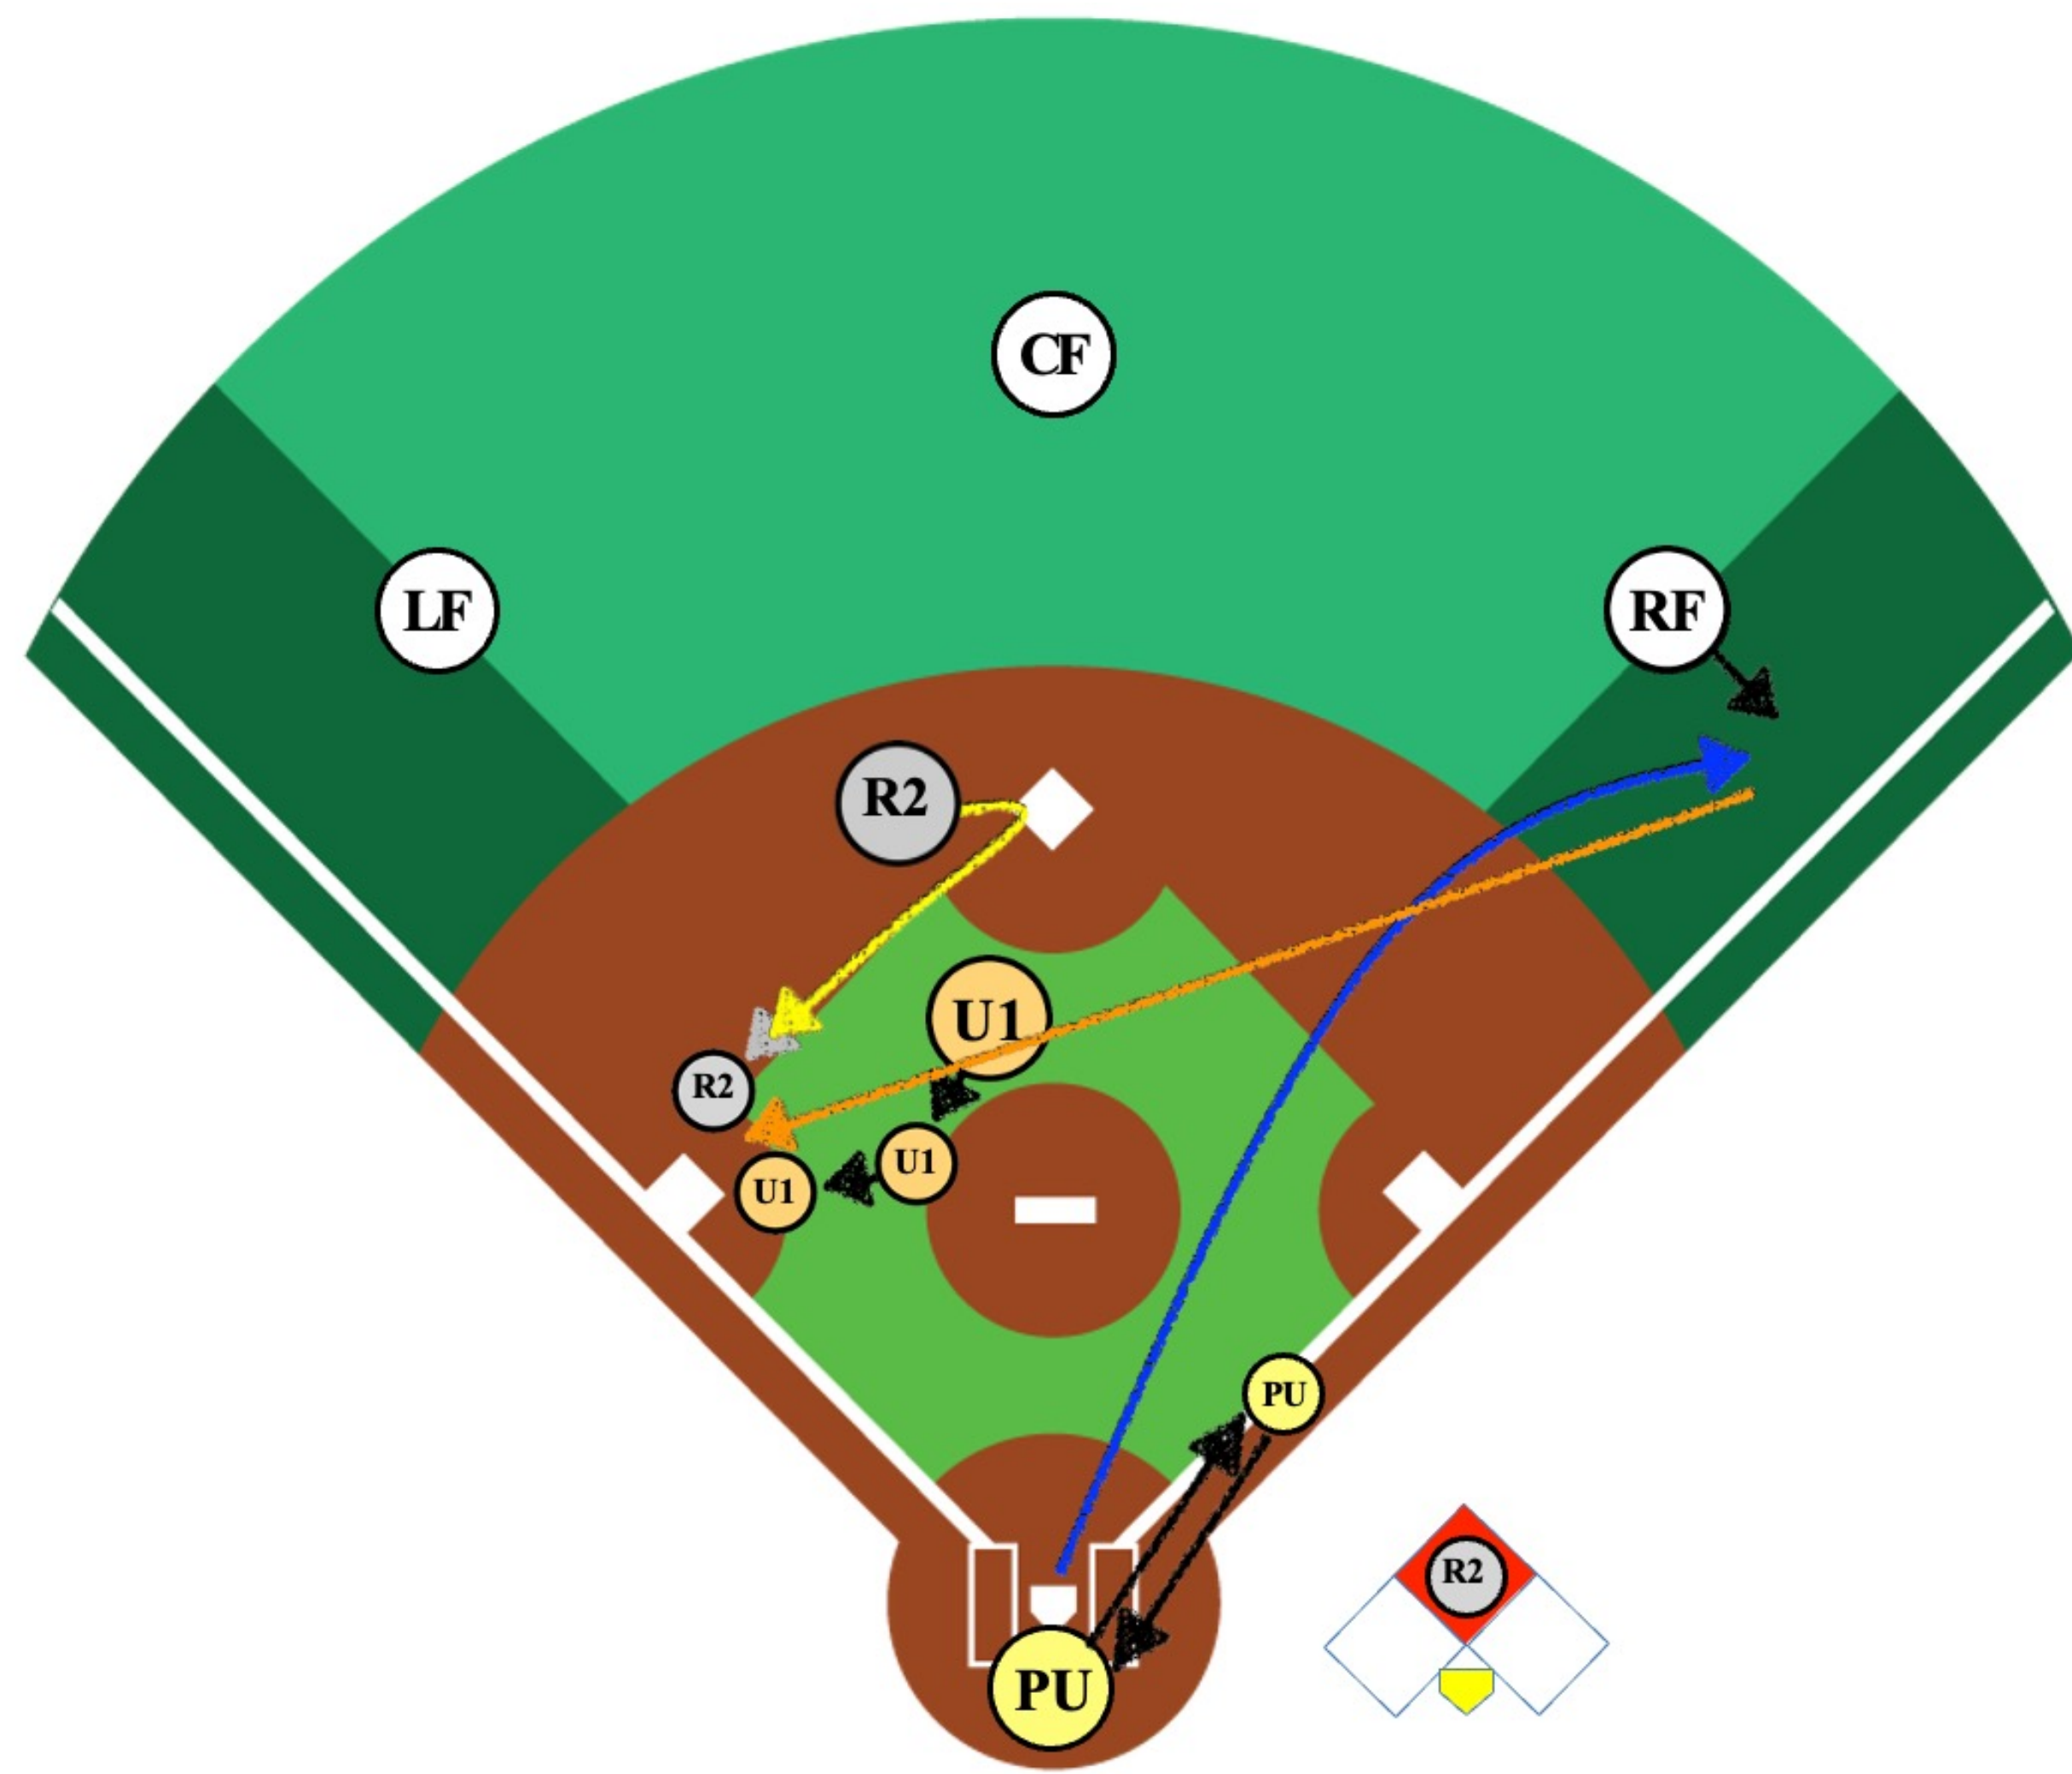

2 UMPIRE MECHANICS

FLY BALL TO RIGHT FIELD LINE CATCH

RF Right Field **CF** Center Field
LF Left Field

 Throw

 Runner's path

 Fly Ball **CATCH**

R2 Runner on 2nd

U1 1st Base Umpire **PU** Home Plate Umpire