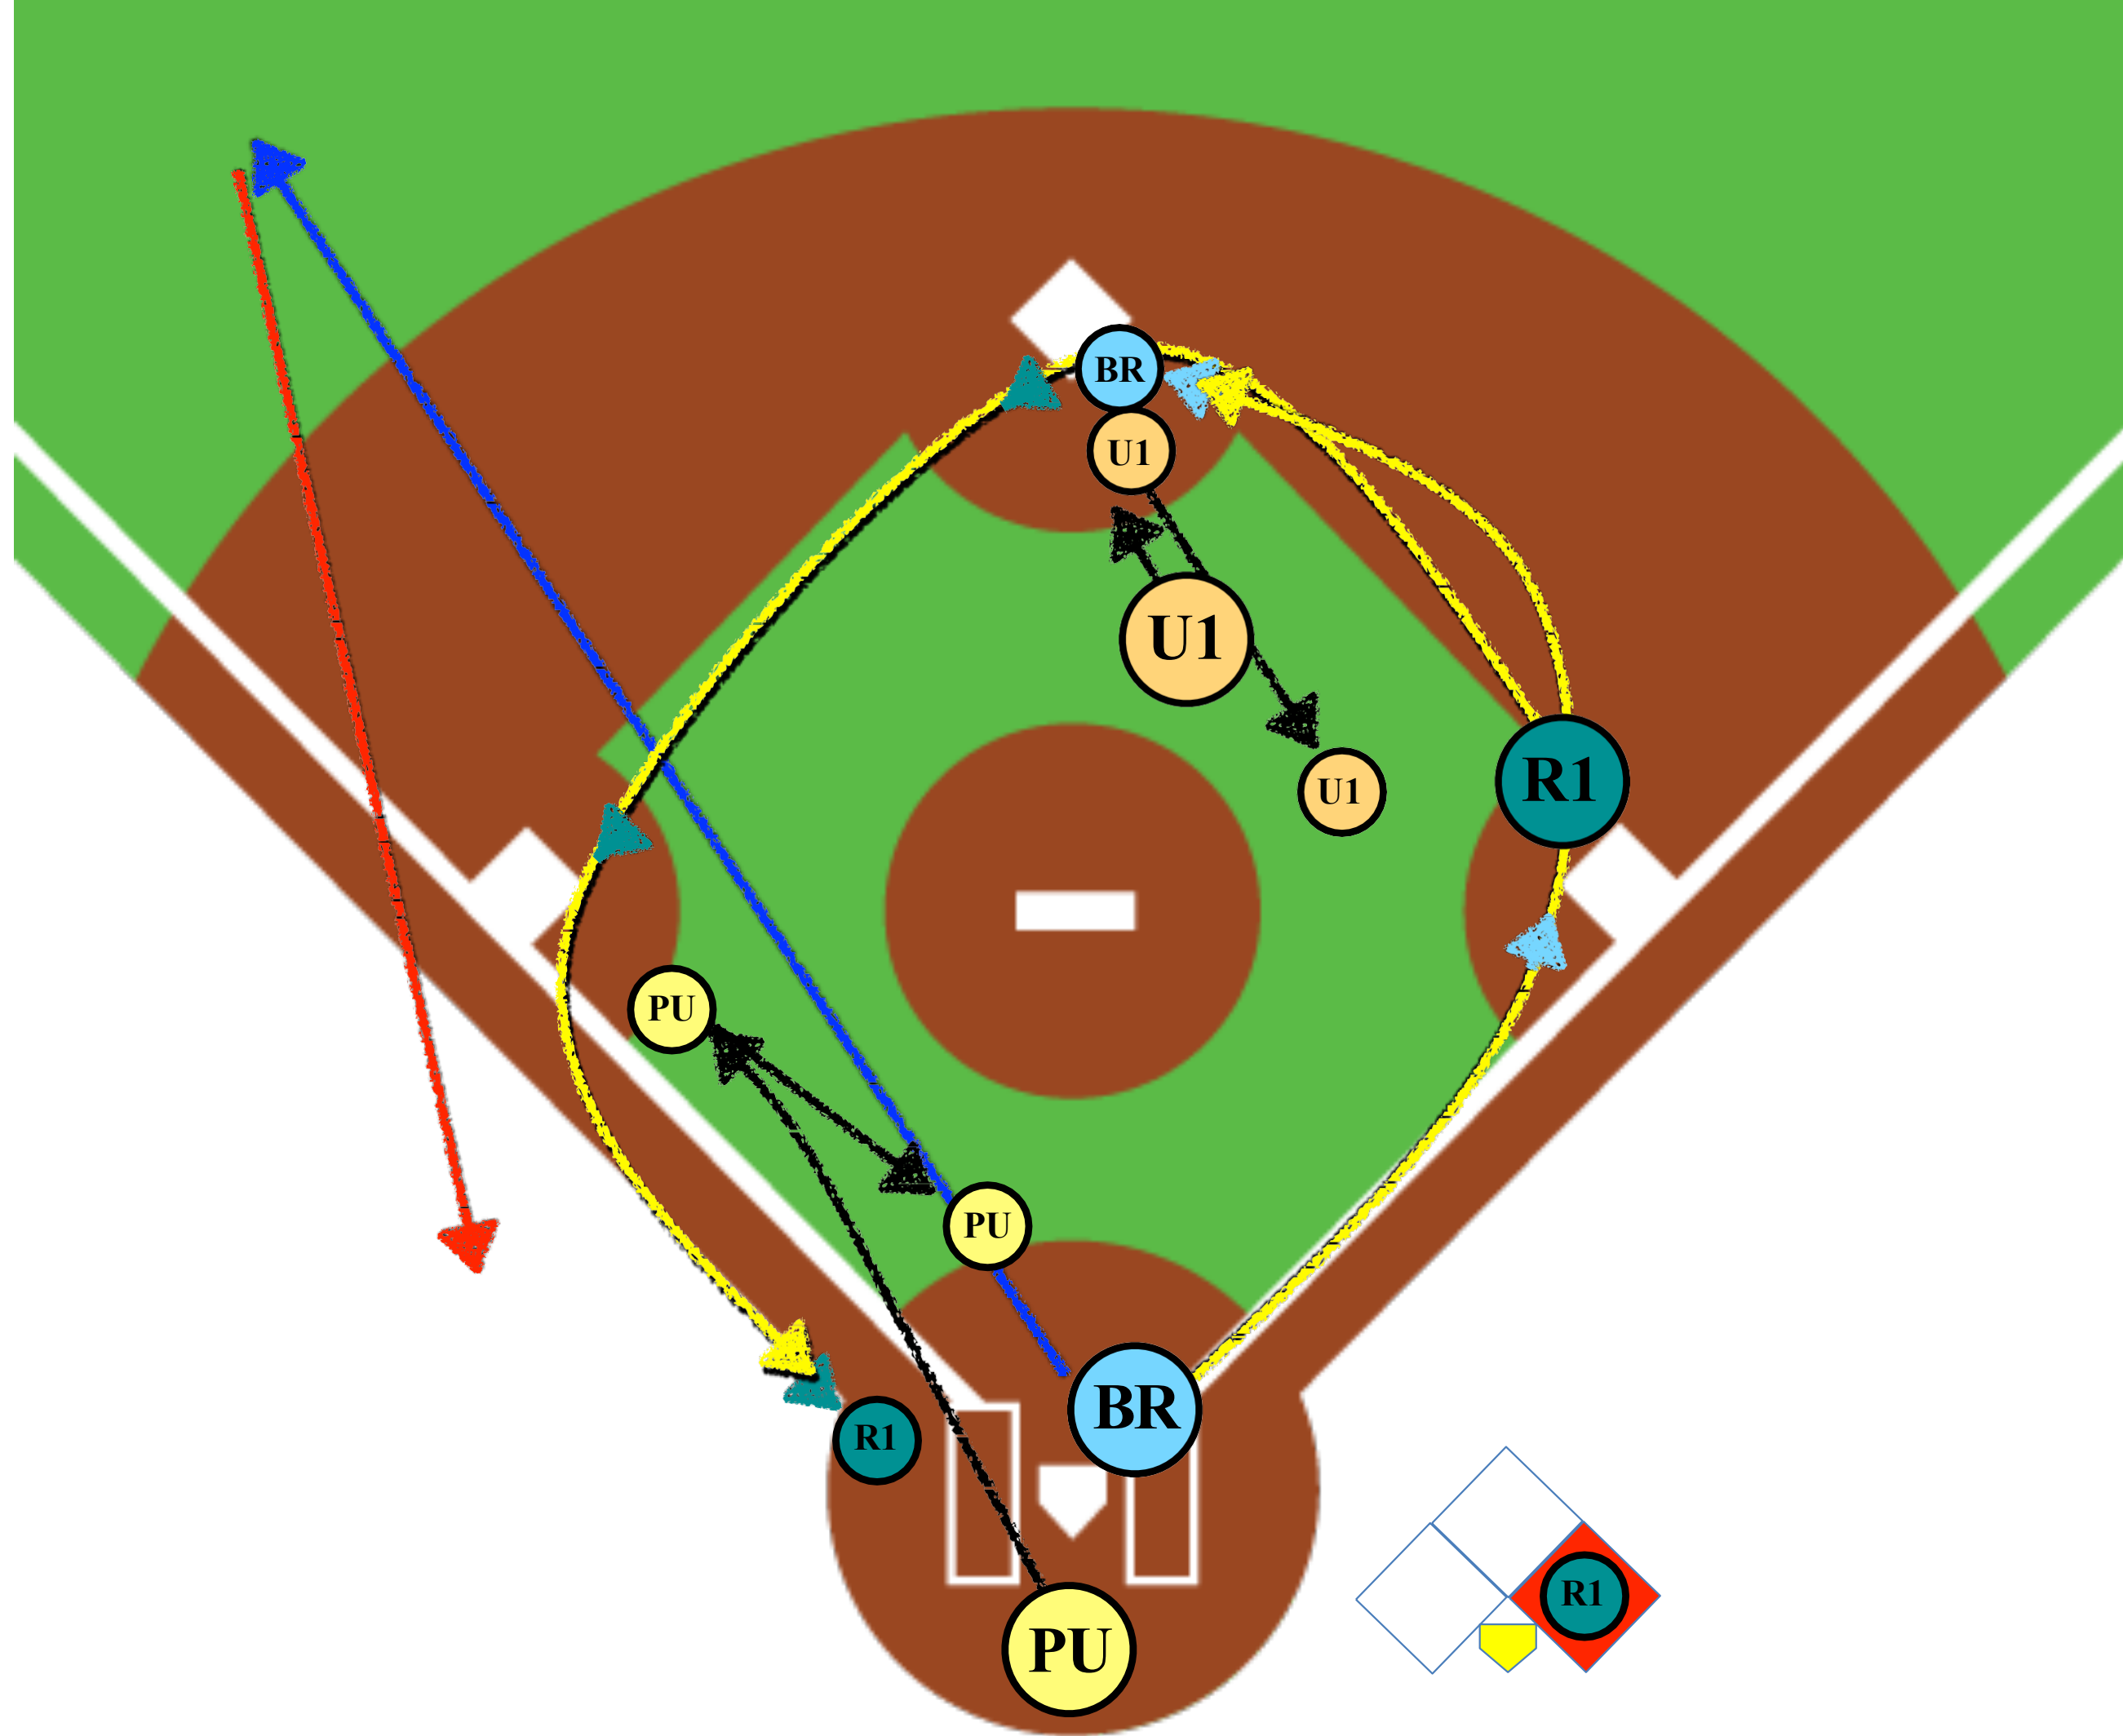

2 UMPIRE MECHANICS

CLEAN HIT TO THE OUTFIELD - OVERTHROW

- Overthrow
- Runner's path
- Clean hit to the Outfield
- **BR** Batter-Runner
- **R1** Runner on 1st
- **U1** 1st Base Umpire
- **PU** Home Plate Umpire