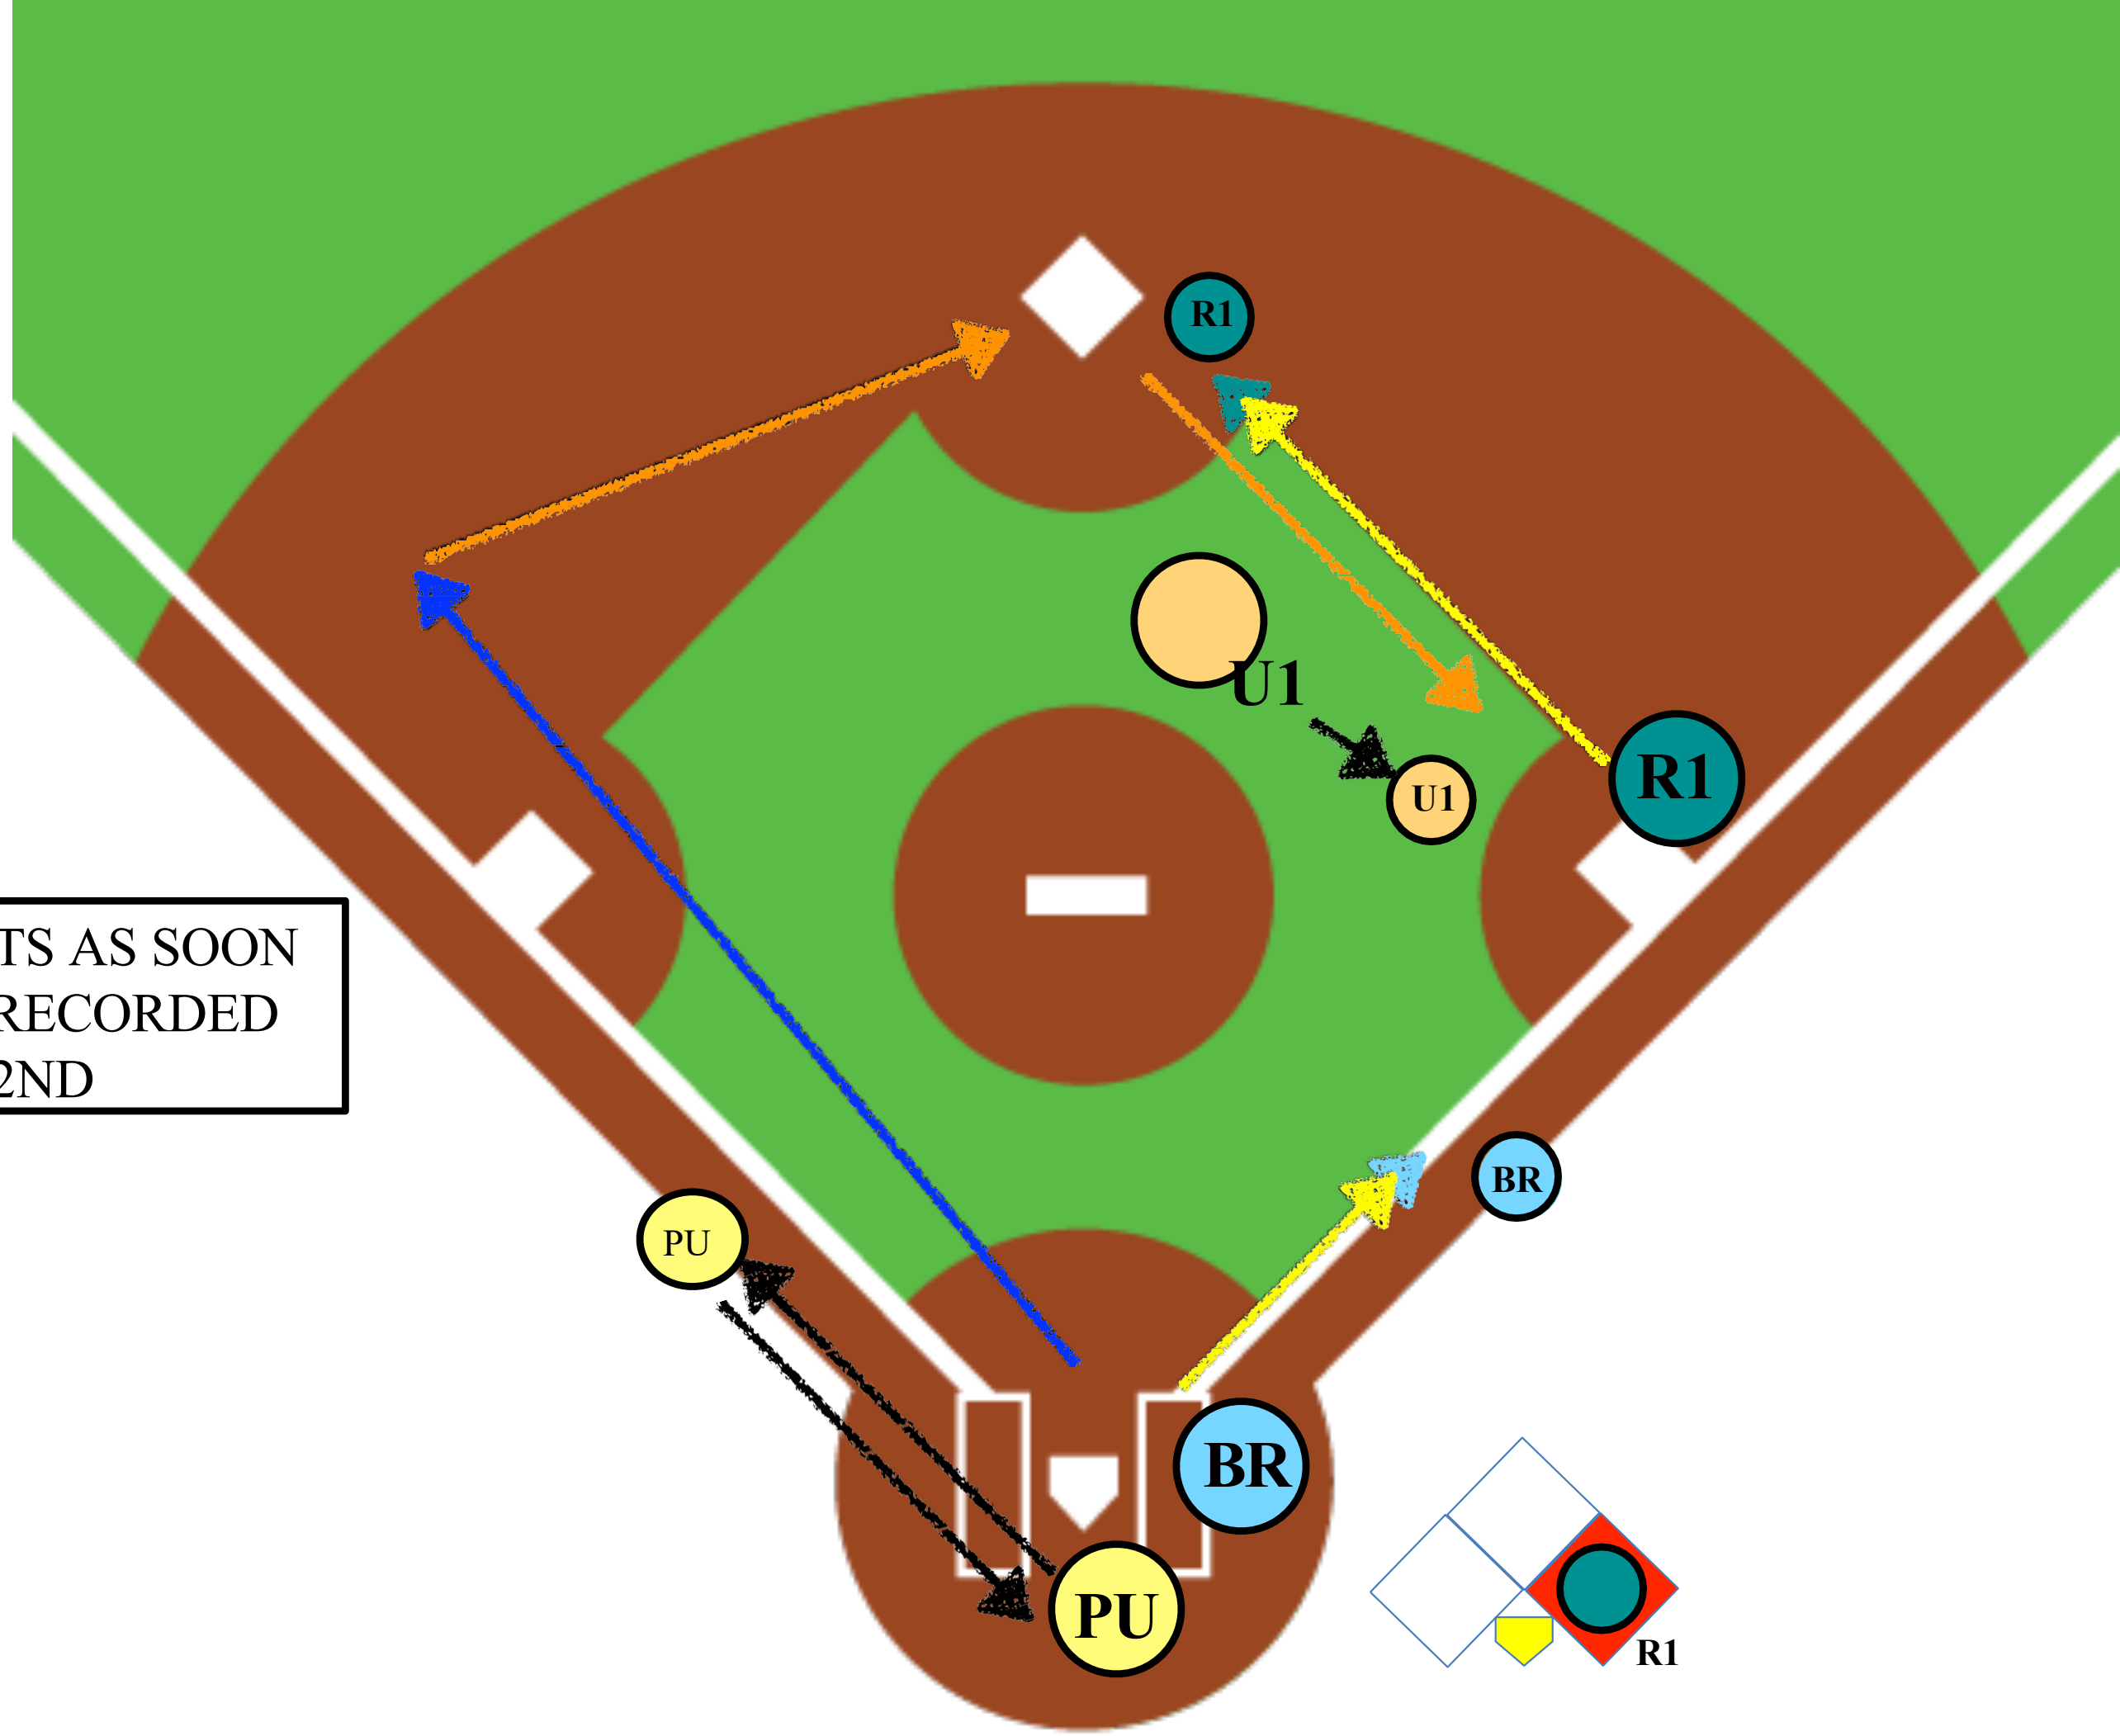

2 UMPIRE MECHANICS

ALL PLAYS IN THE FIELD

- Throw
- Runner's path
- Ground Ball
- **BR** Batter-Runner
- **R1** Runner on 1st
- **U1** 1st Base Umpire
- **PU** Home Plate Umpire

PU RETREATS AS SOON
AS OUT IS RECORDED
AT 2ND