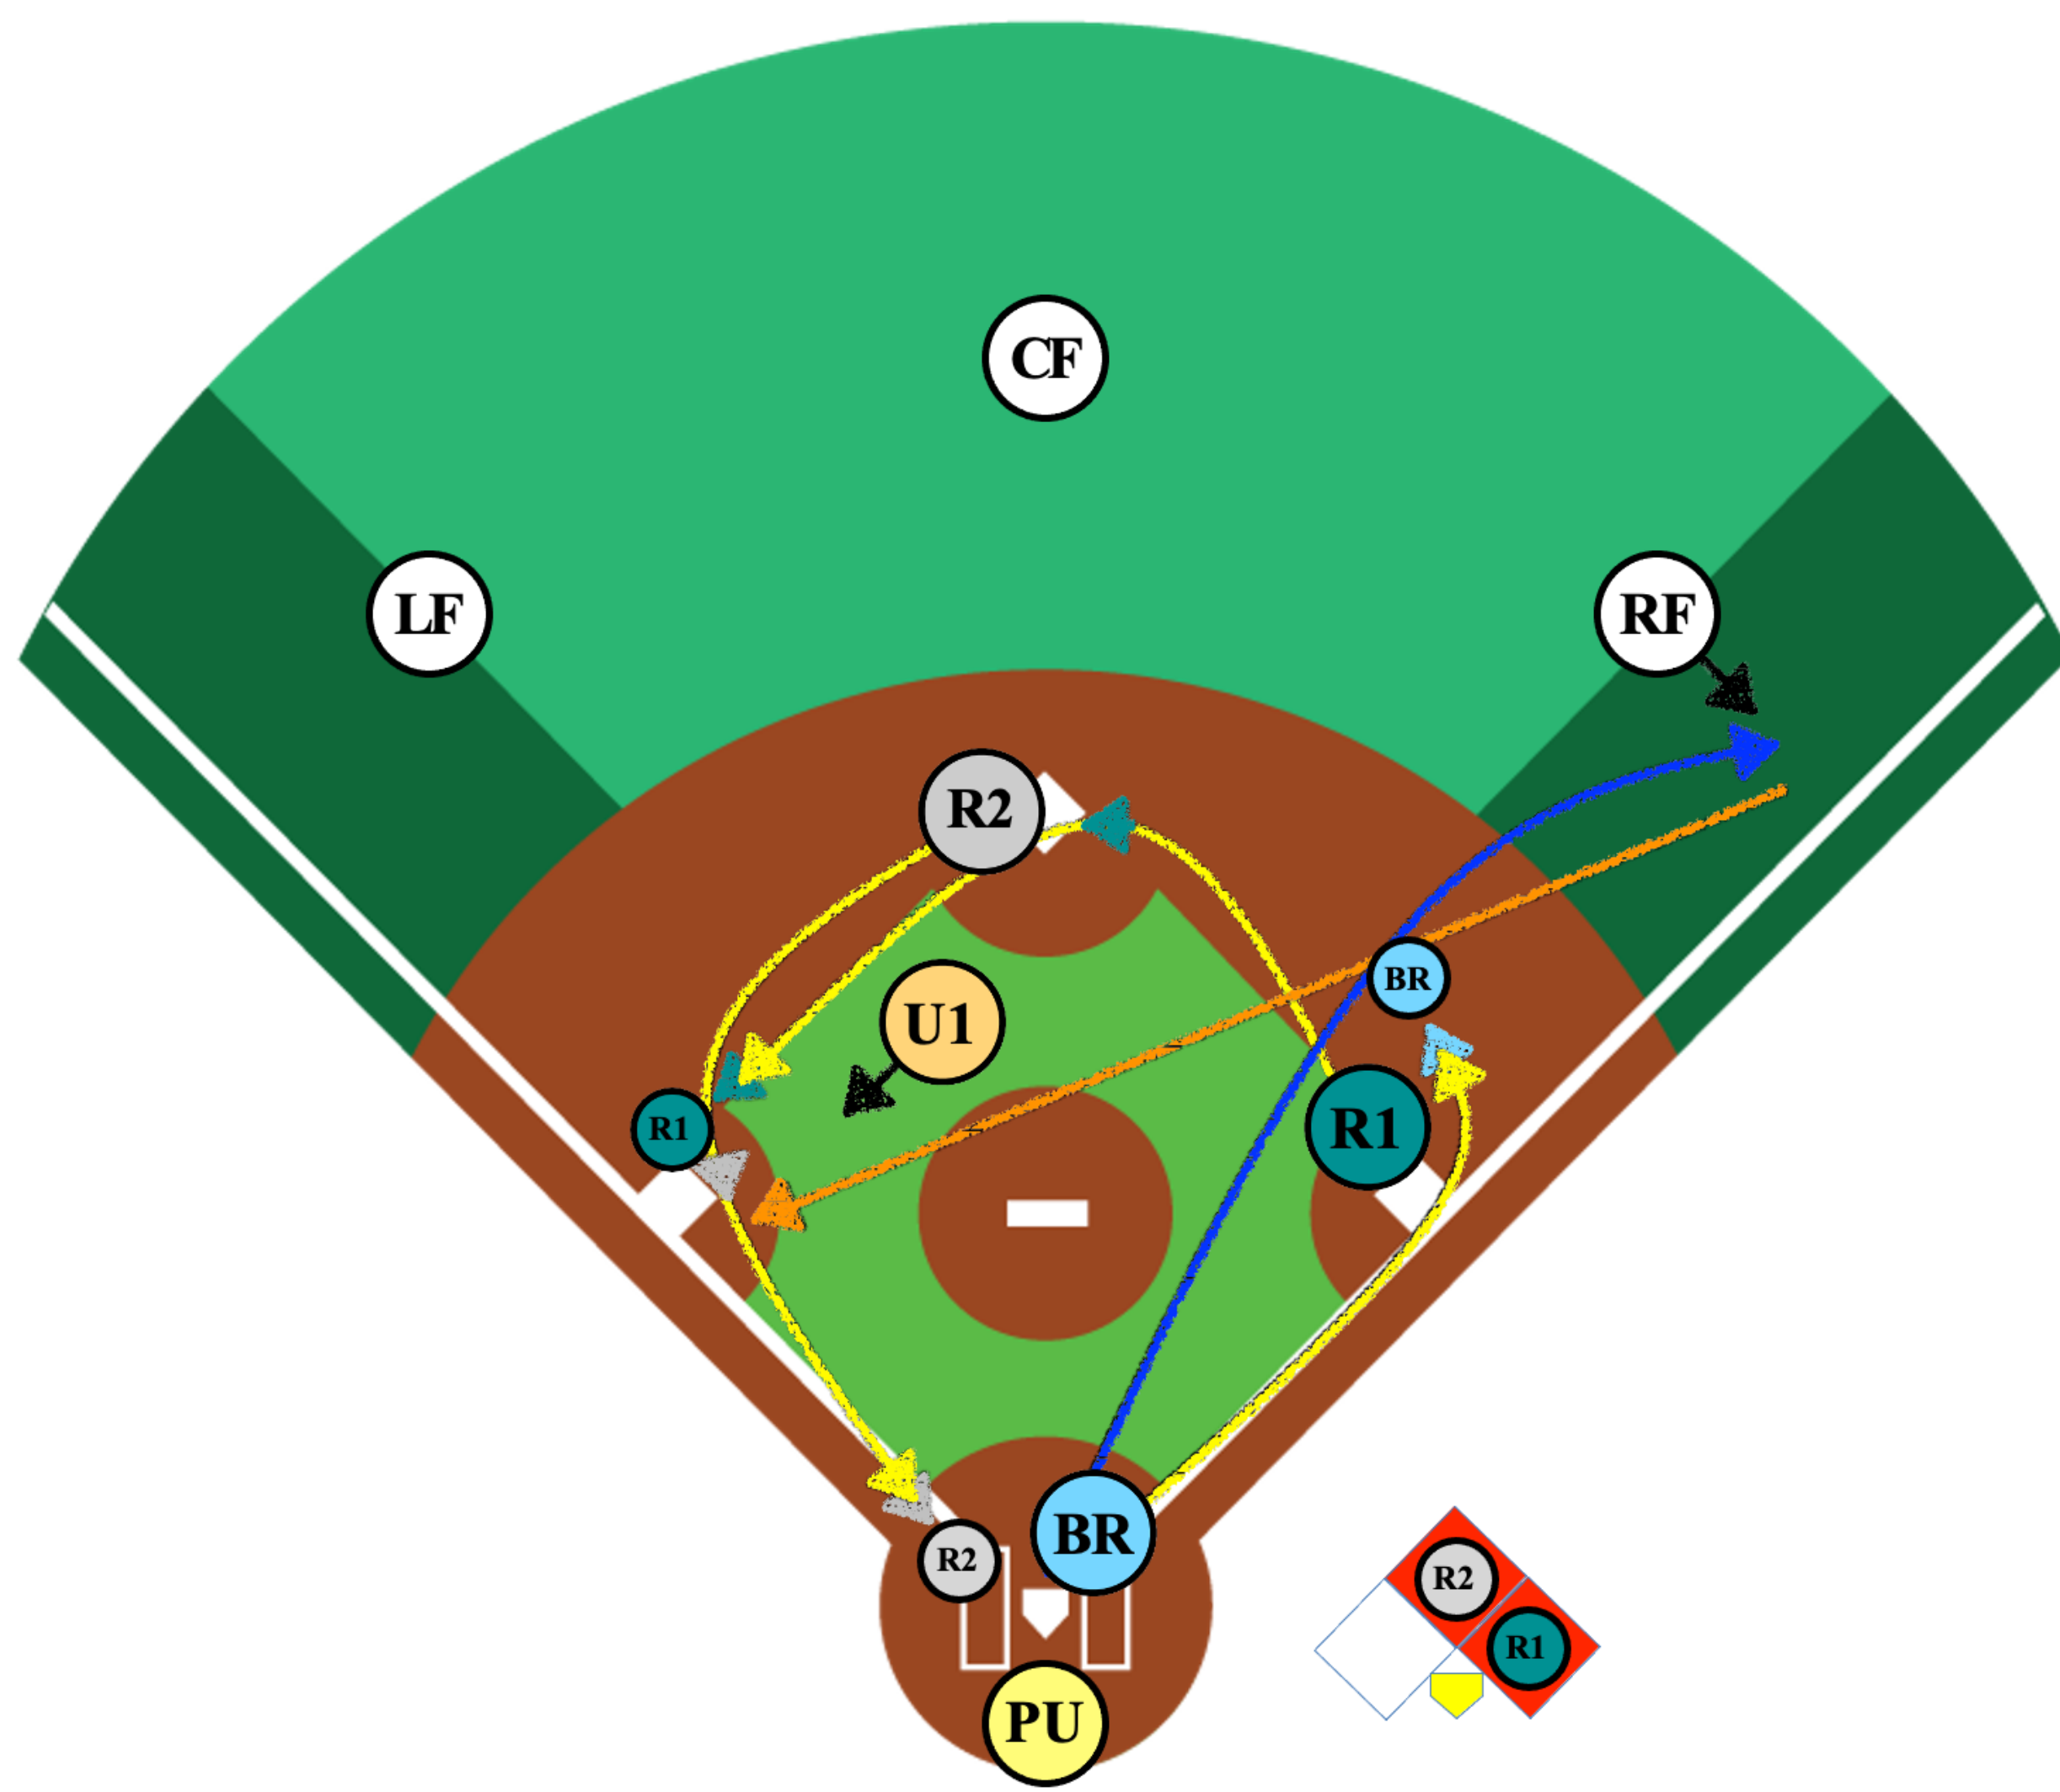

2 UMPIRE MECHANICS

BASE HIT TO RIGHT FIELD

1. **RF** Right Field
   - **LF** Left Field
   - **CF** Center Field
   - **BR** Batter-Runner
   - **R1** Runner on 1st
   - **R2** Runner on 2nd
   - **U1** 1st Base Umpire
   - **PU** Home Plate Umpire
2. Base Hit (blue arrow)
   Throw (orange arrow)
   Runner's path (yellow arrow)