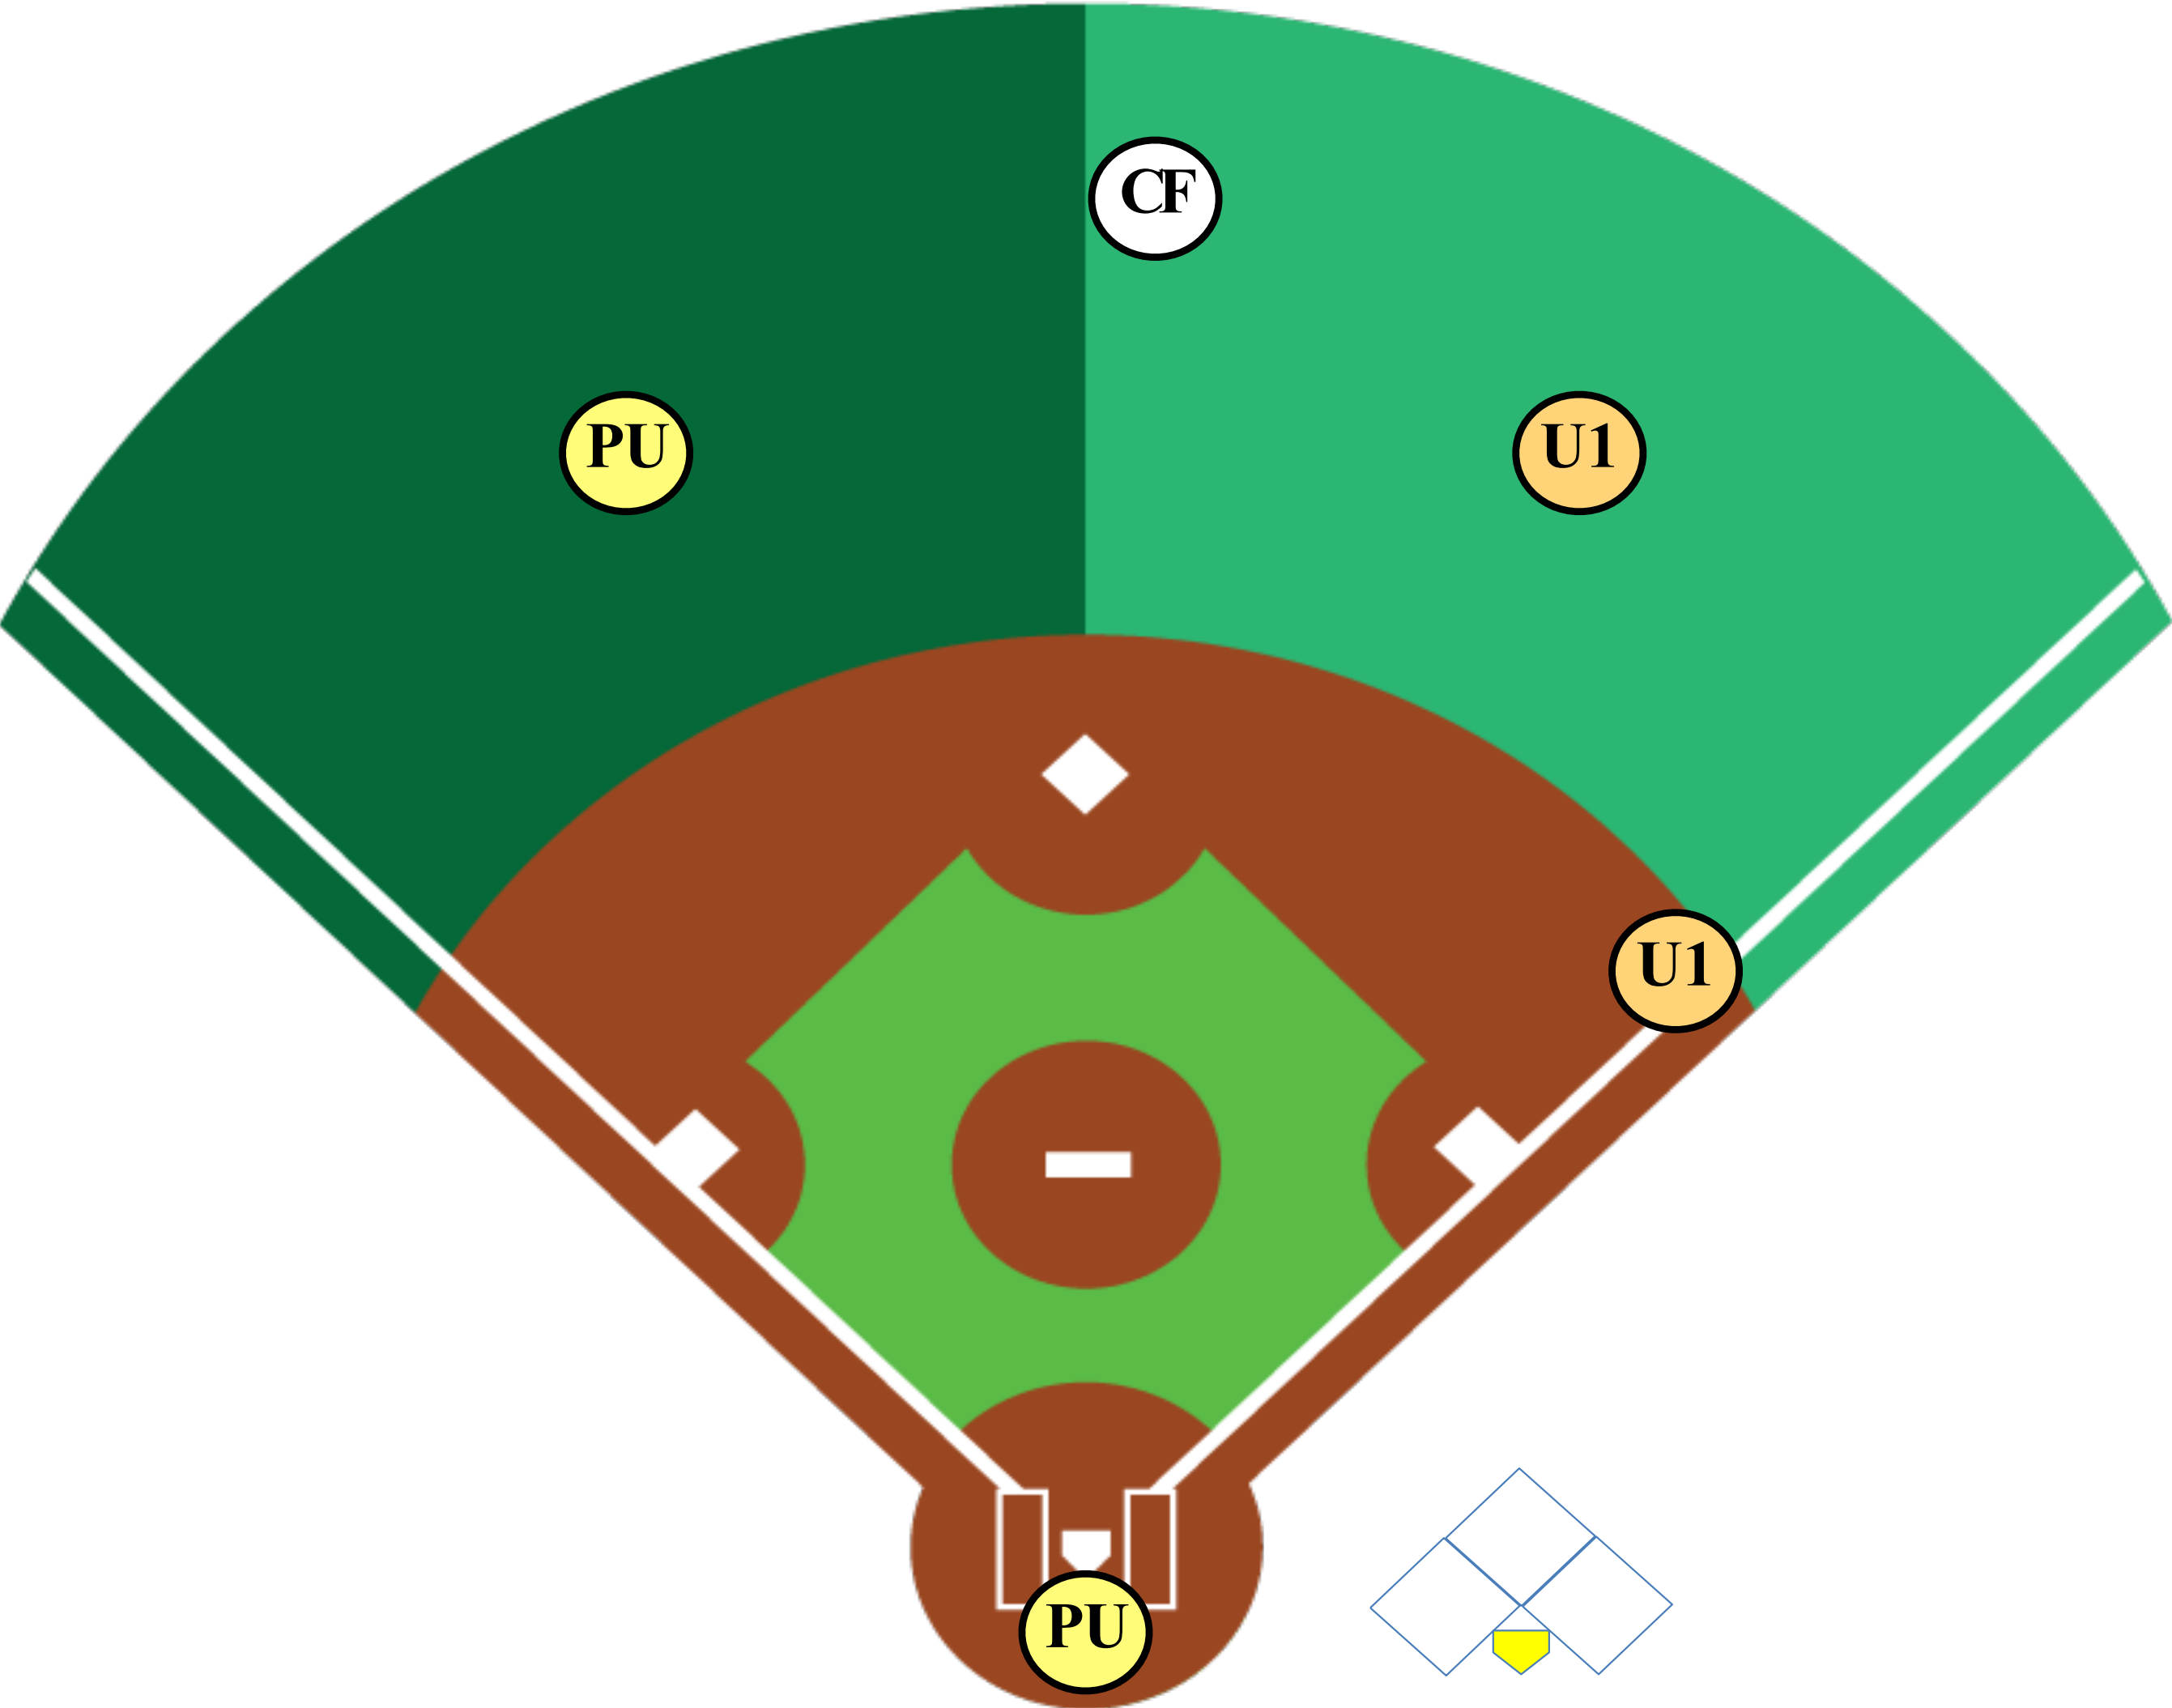

2 UMPIRE MECHANICS

INITIAL POSITIONS & OUTFIELD COVERAGE

U1 HAS CF STRAIGHT IN, BACK, TO CF LEFT + ALL THE WAY TO RF FENCE.

- **CF** Center Field
- **U1** 1st Base Umpire
- **PU** Home Plate Umpire