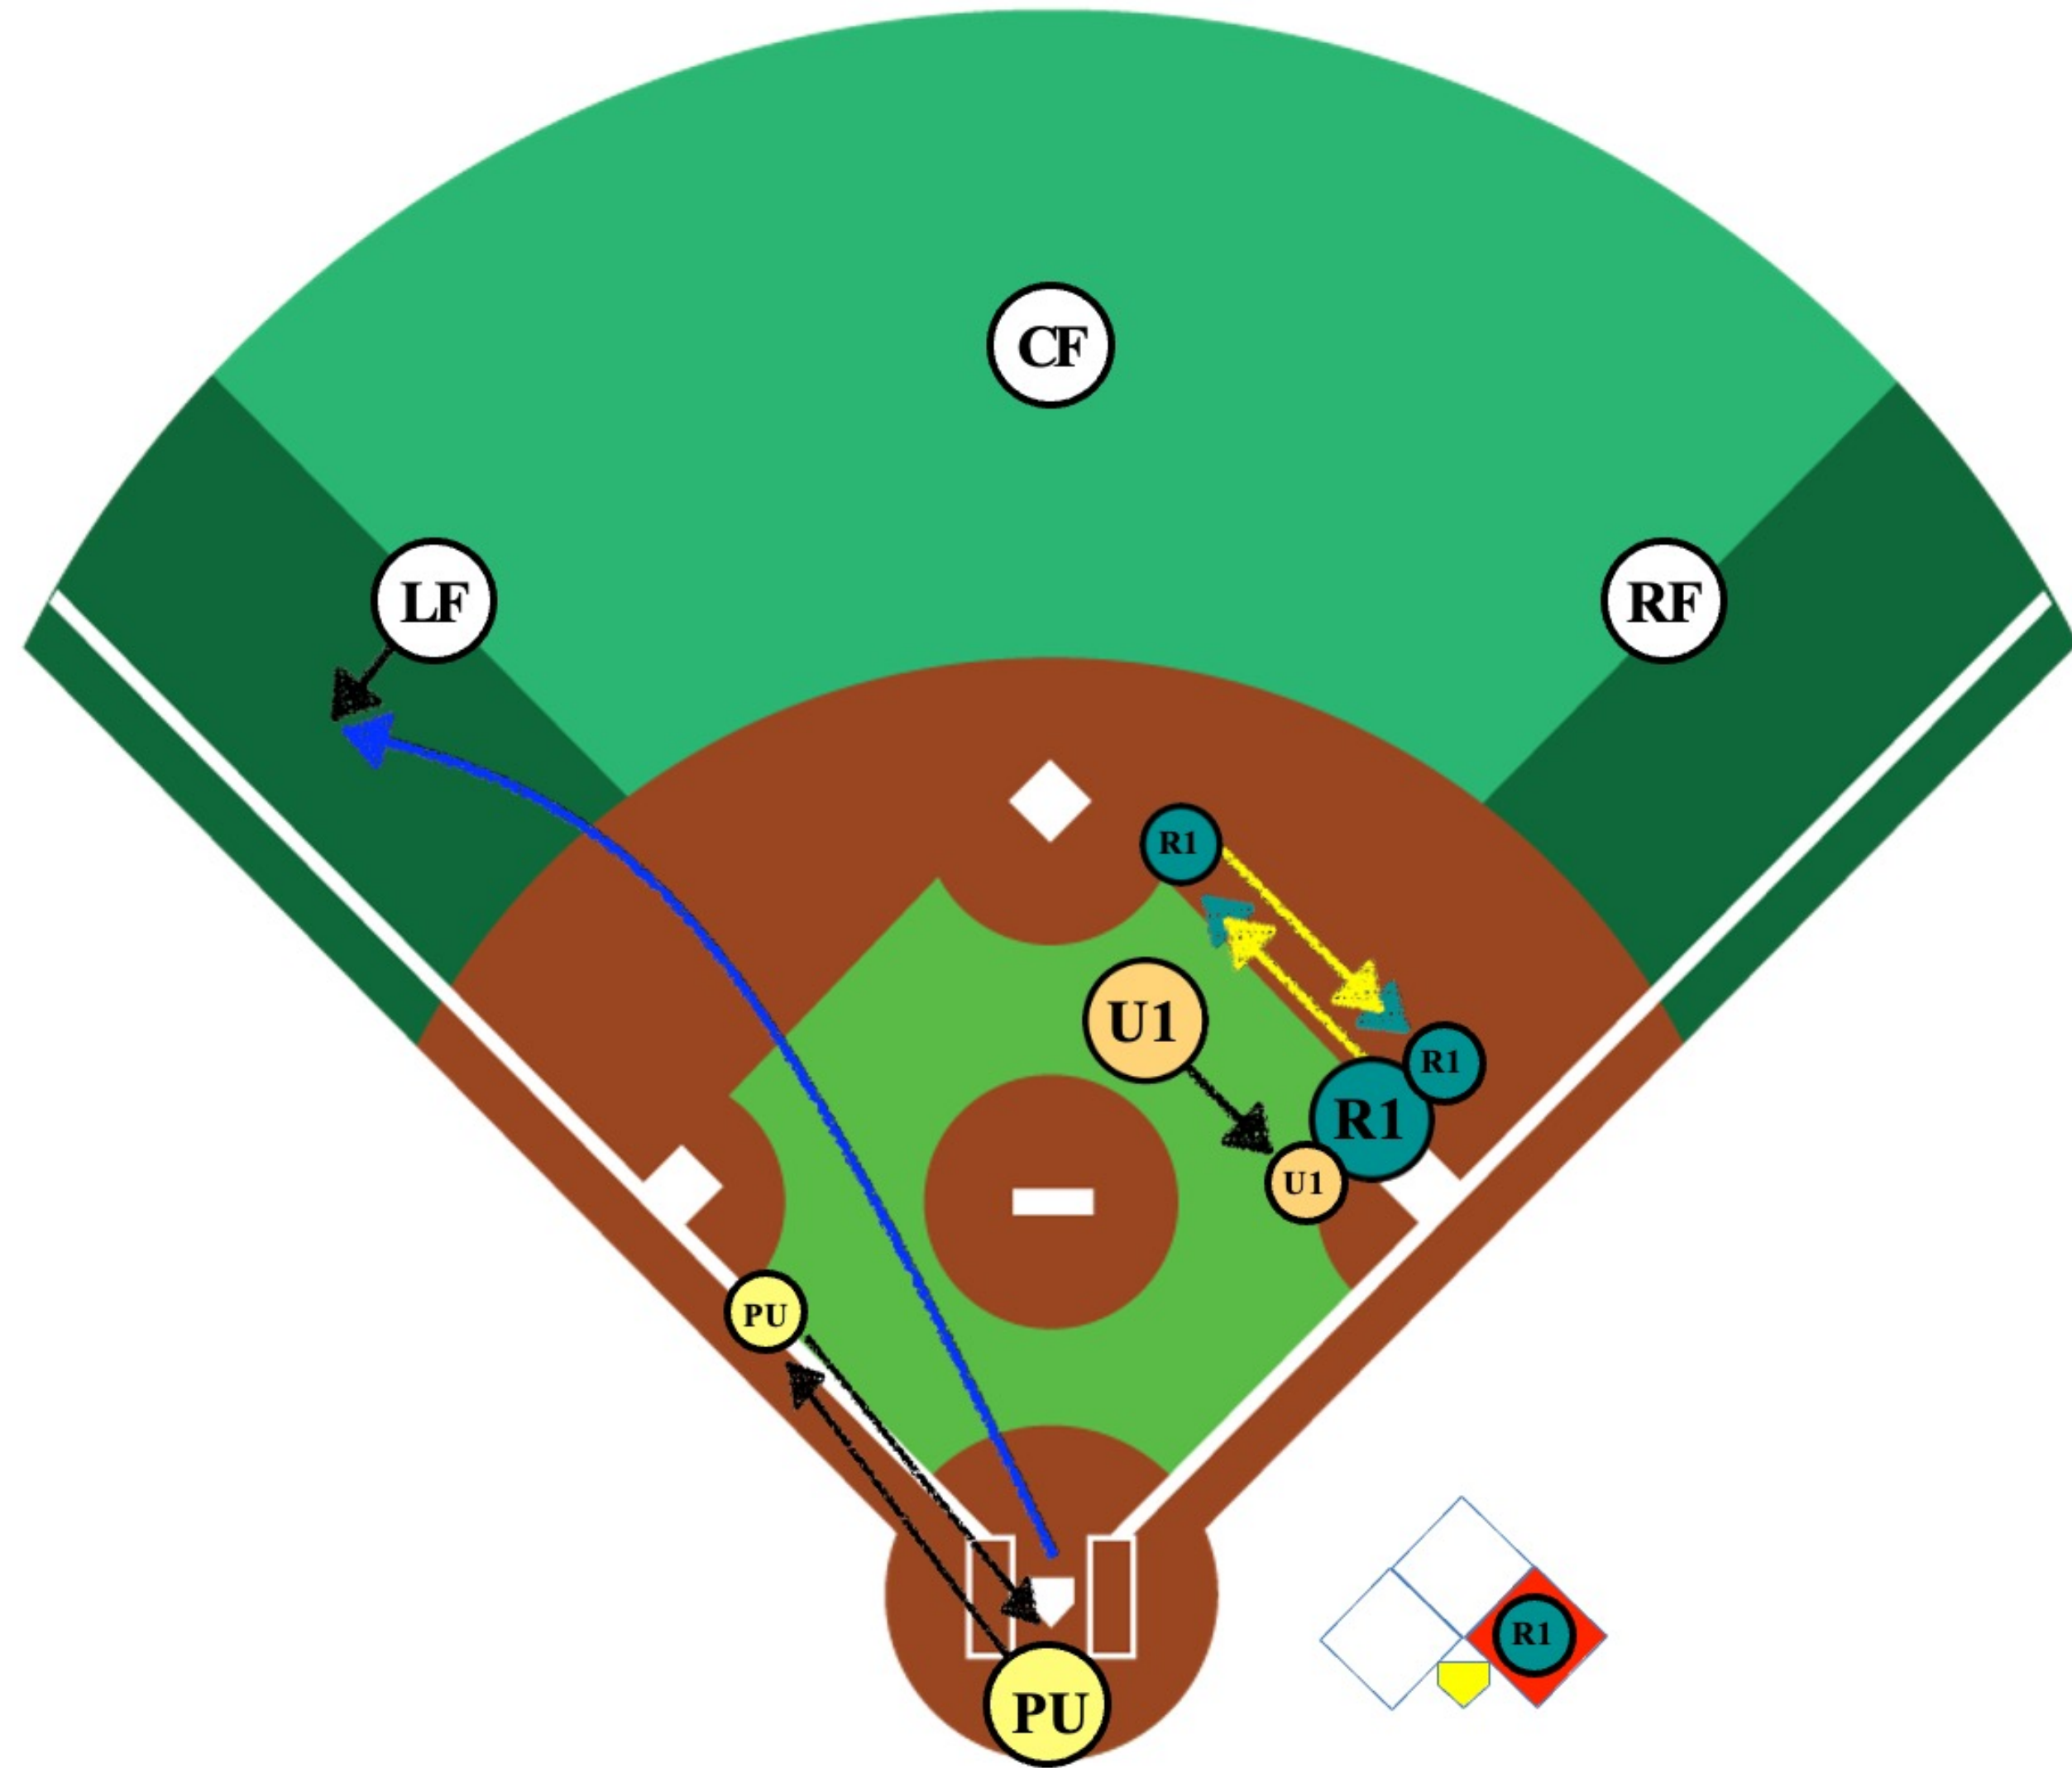

2 UMPIRE MECHANICS

FLY BALL TO LEFT FIELD - CATCH

- Runner's Path
- Fly Ball CATCH
- Right Field
- Center Field
- Left Field
- Runner on 1st
- 1st Base Umpire
- Home Plate Umpire