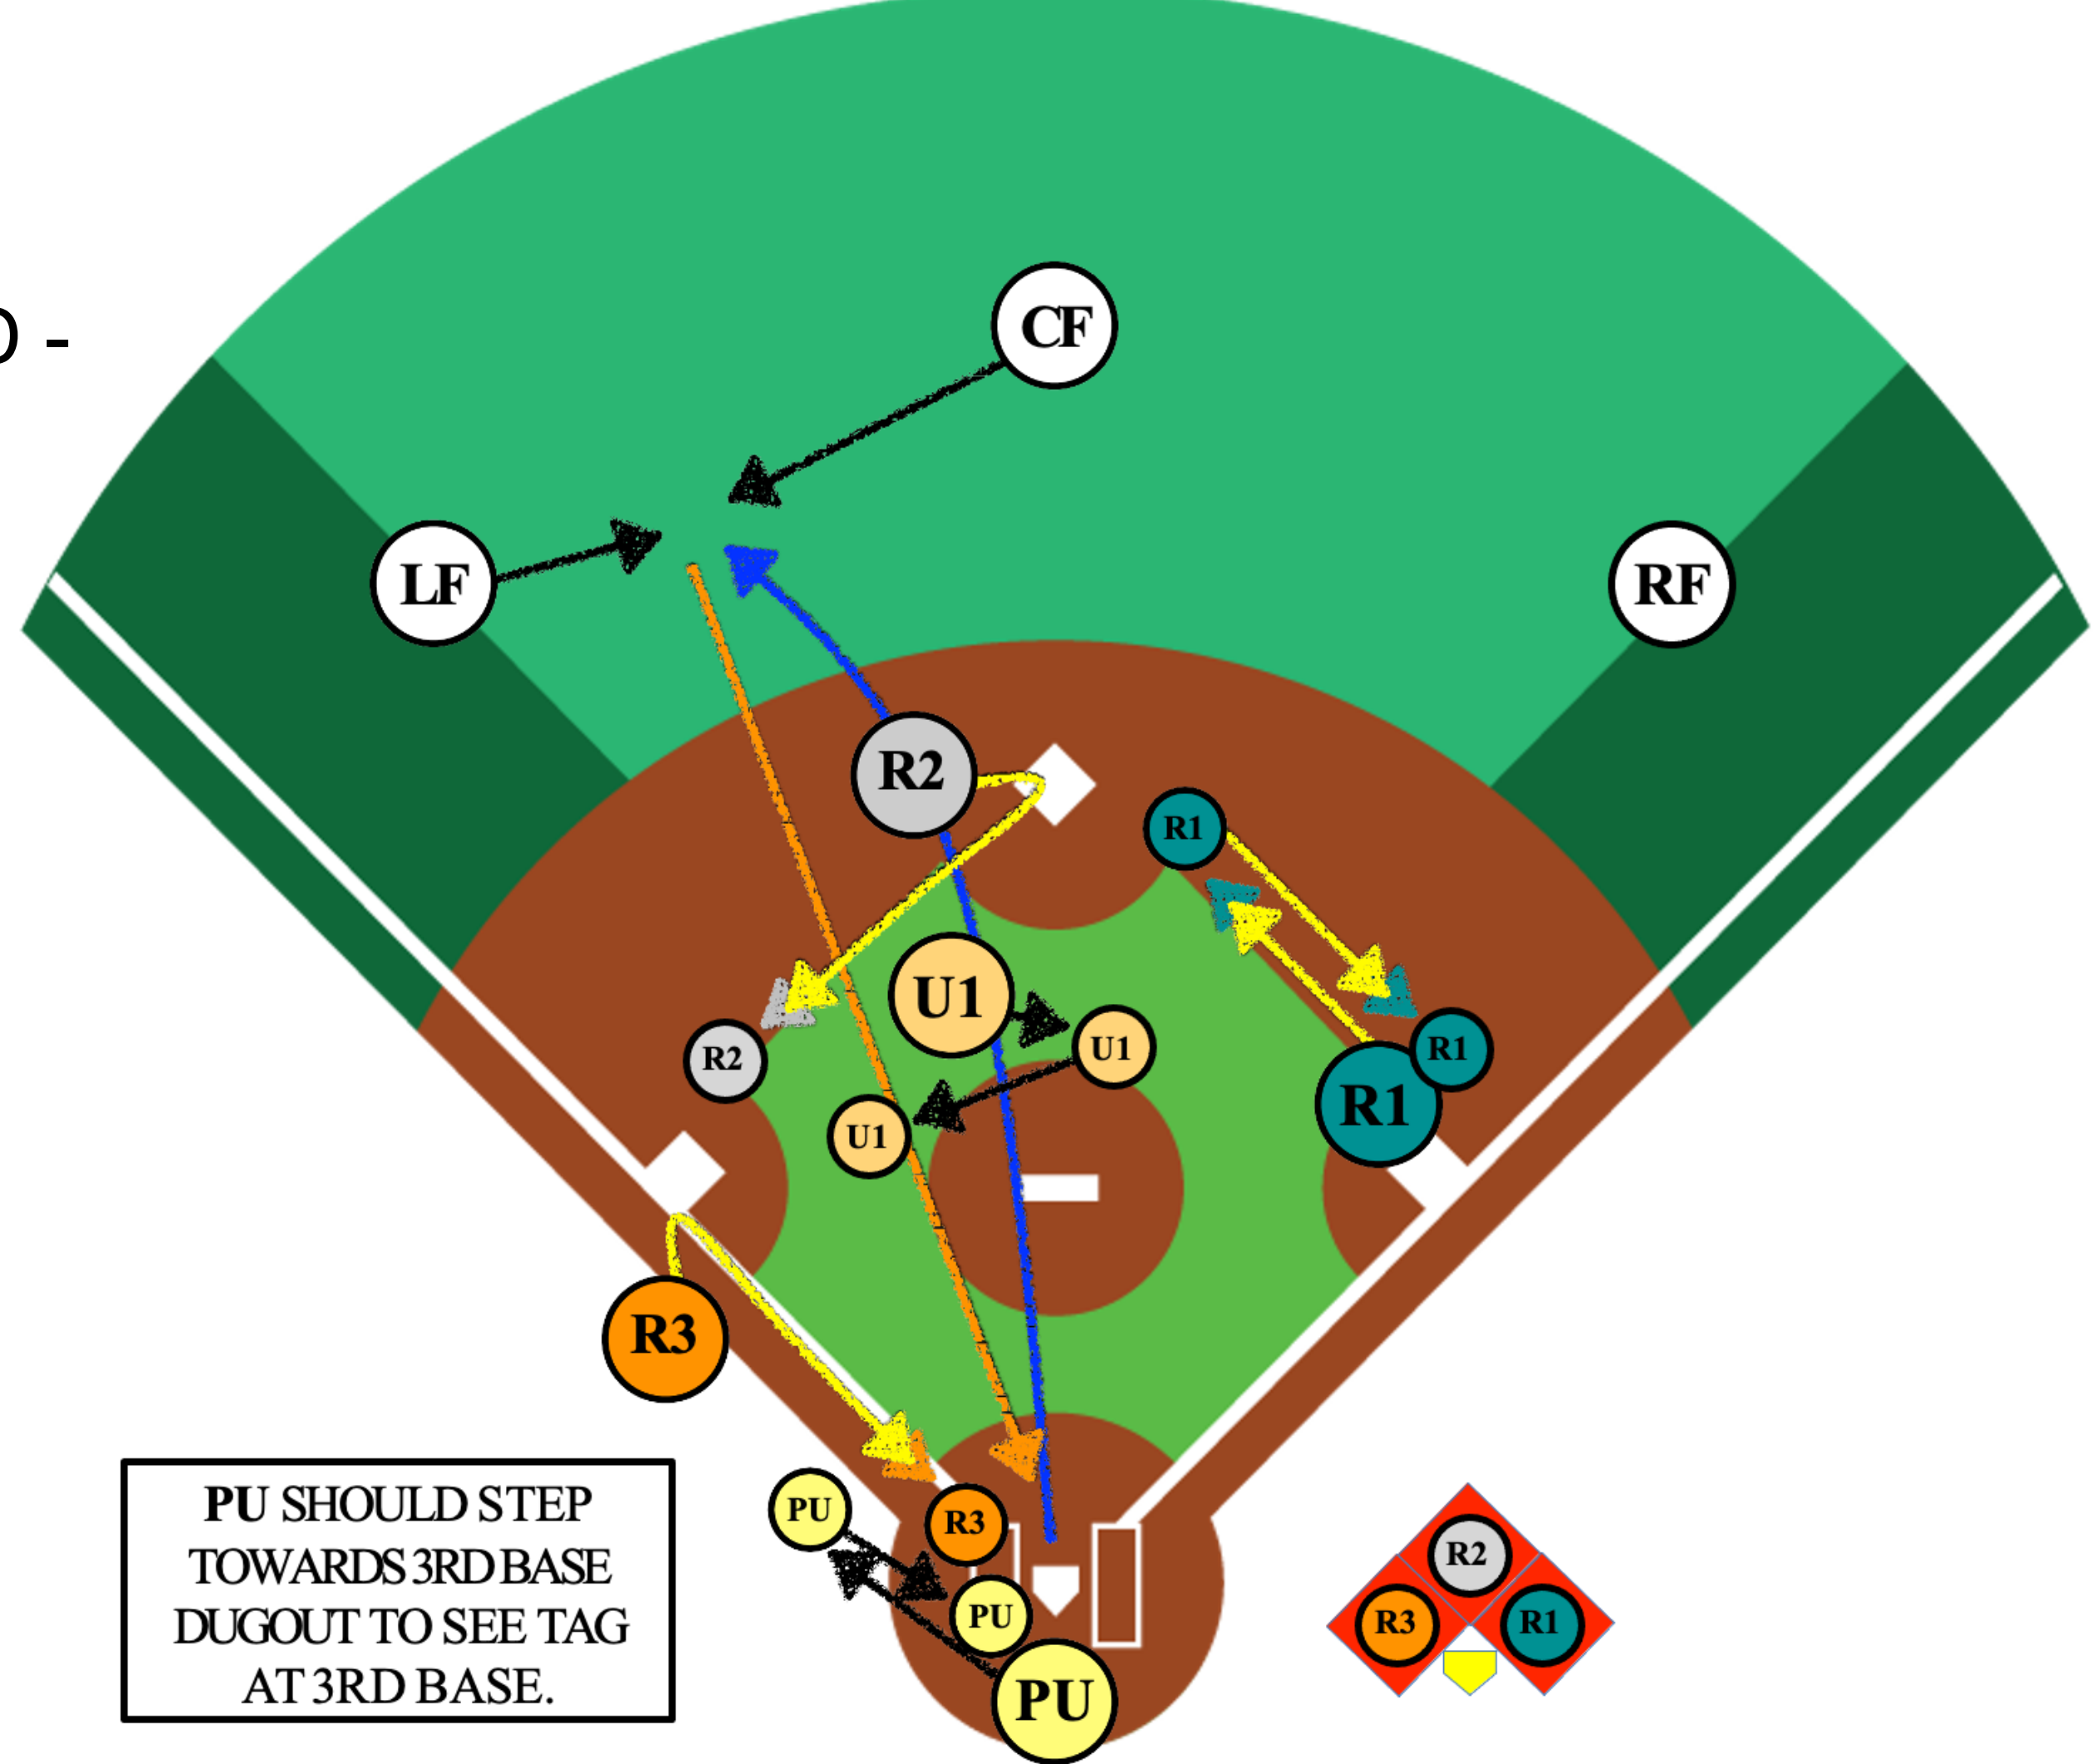

2 UMPIRE MECHANICS

FLY BALL TO LEFT|CENTER FIELD - CATCH

1. **RF** Right Field
   - **LF** Left Field
   - **CF** Center Field
   - **R1** Runner on 1st
   - **R2** Runner on 2nd
   - **R3** Runner on 3rd
   - **U1** 1st Base Umpire
   - **PU** Home Plate Umpire
2. Fly Ball **CATCH**
3. Throw
4. Runner's Path