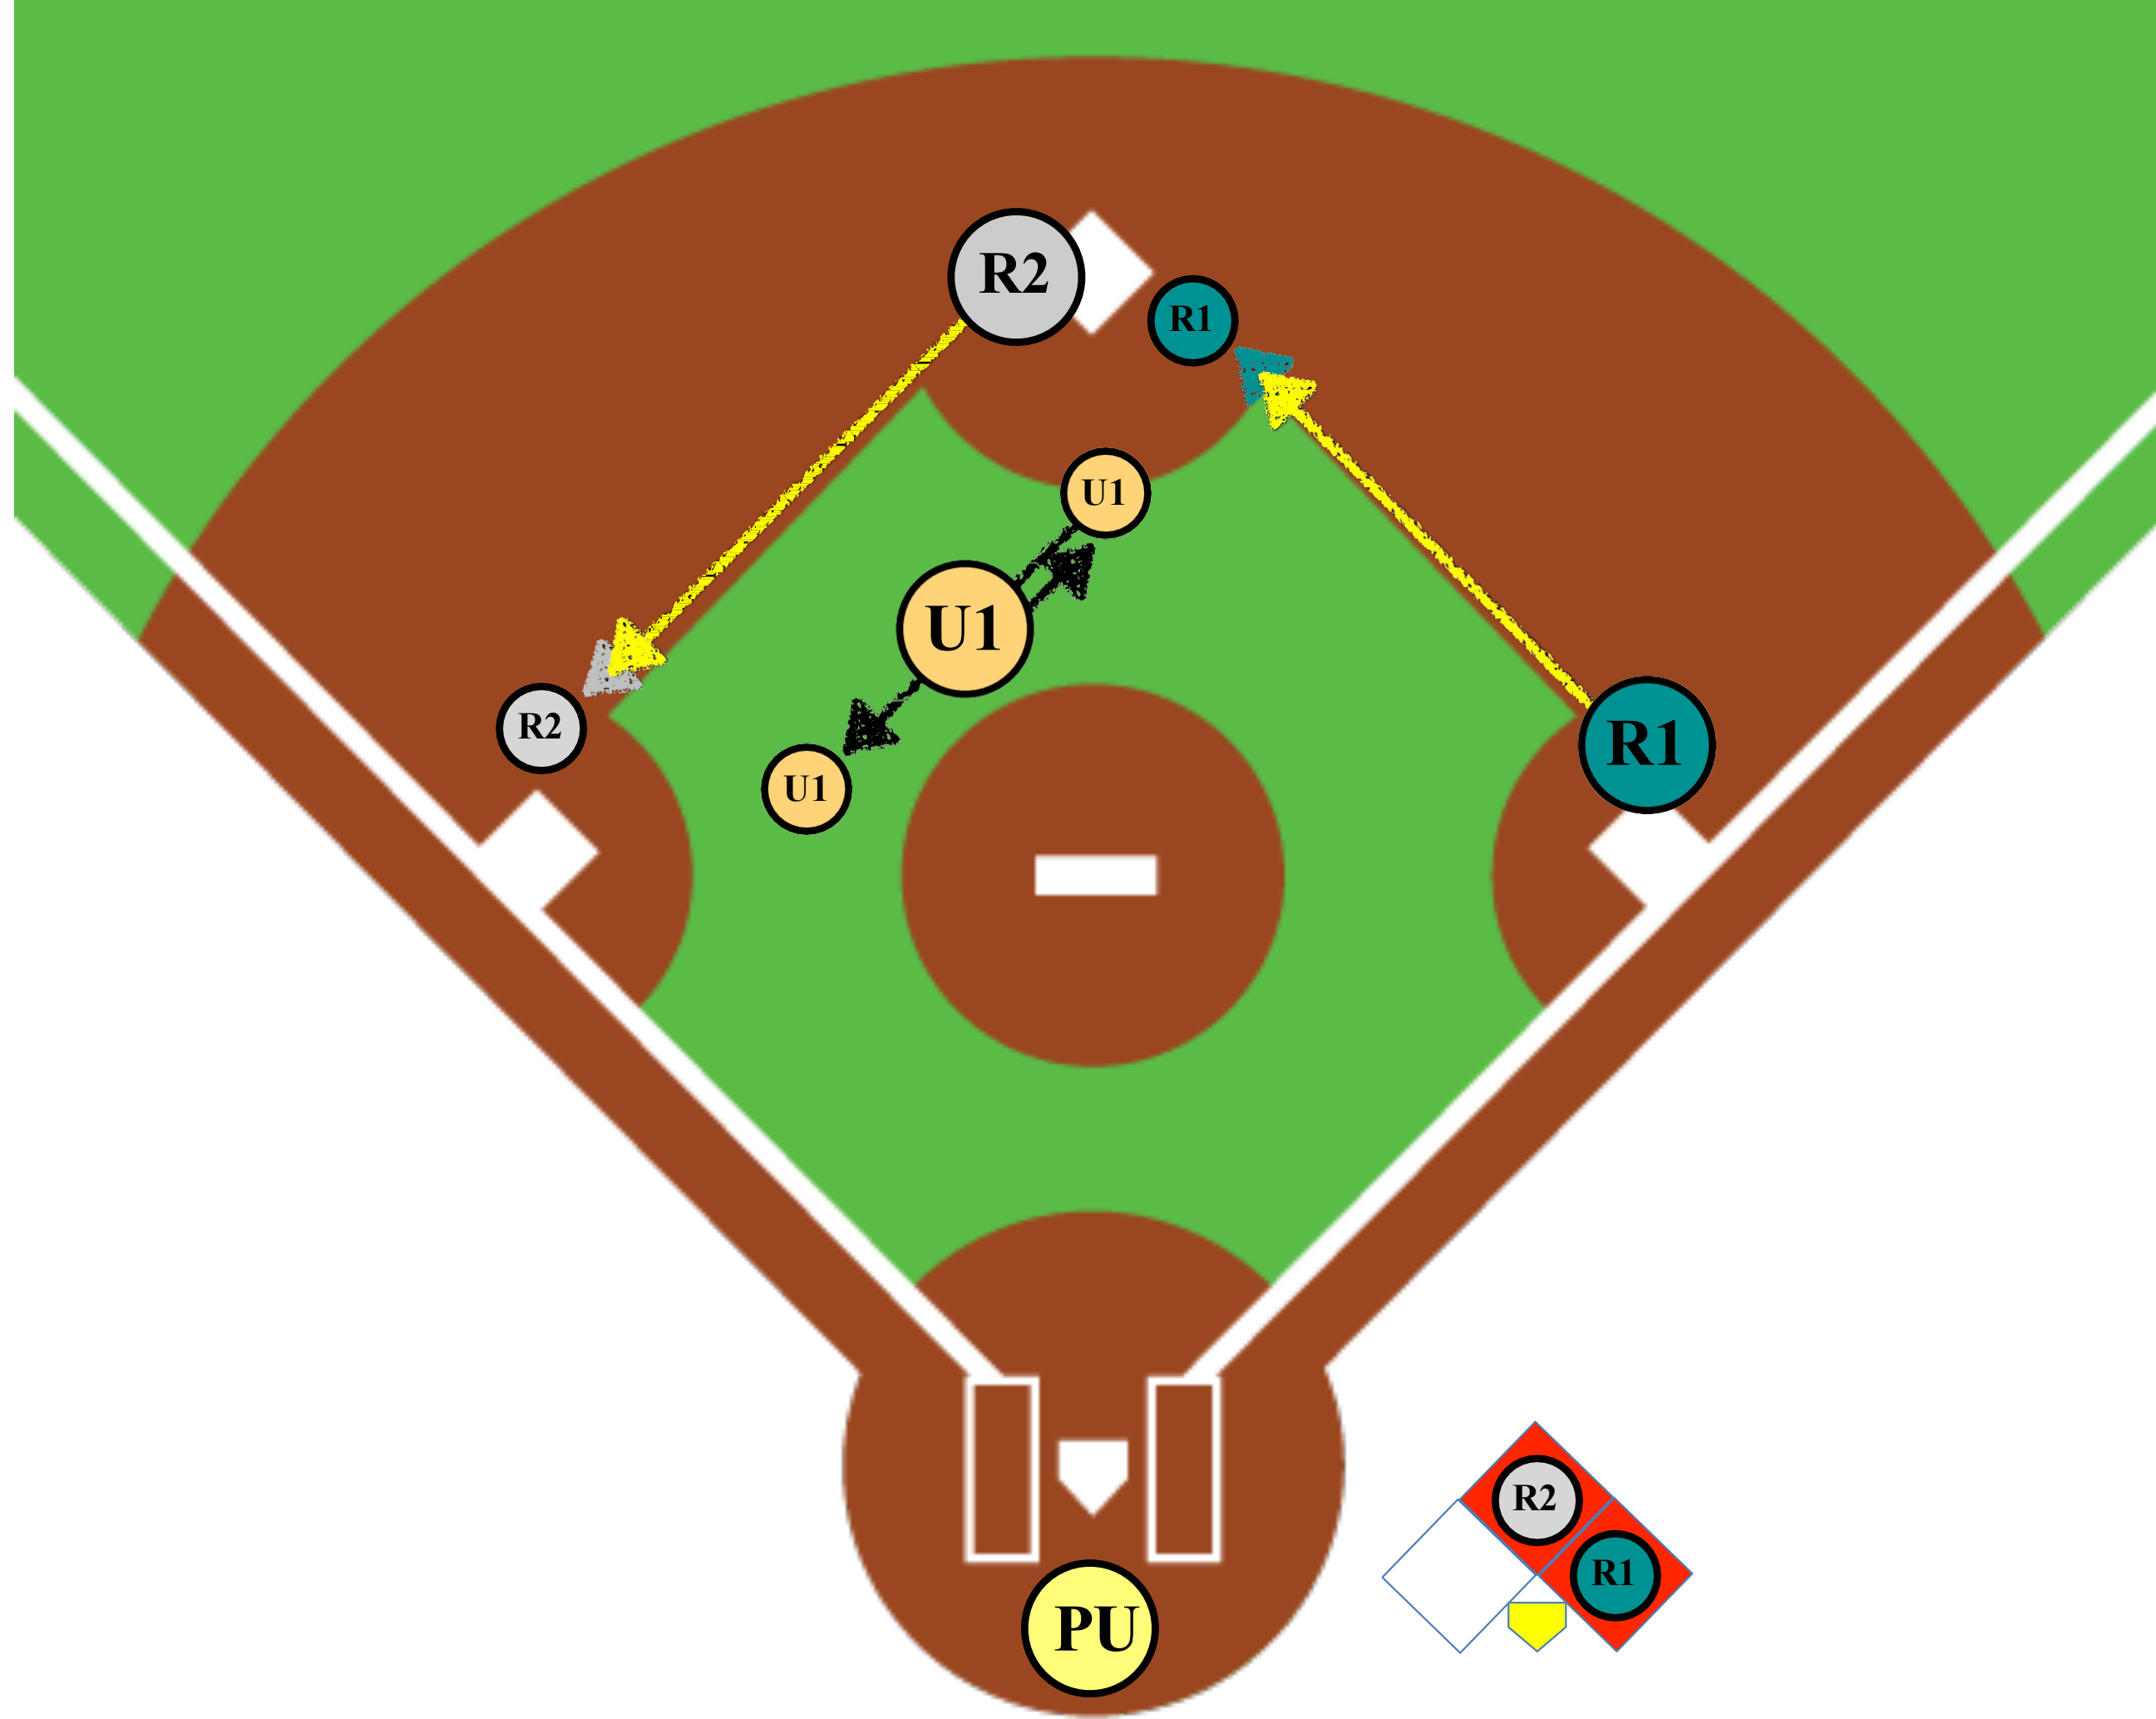

2 UMPIRE MECHANICS COVERAGE ON A STEAL

- Steal
- Runner on 1st
- Runner on 2nd
- 1st Base Umpire
- Home Plate Umpire