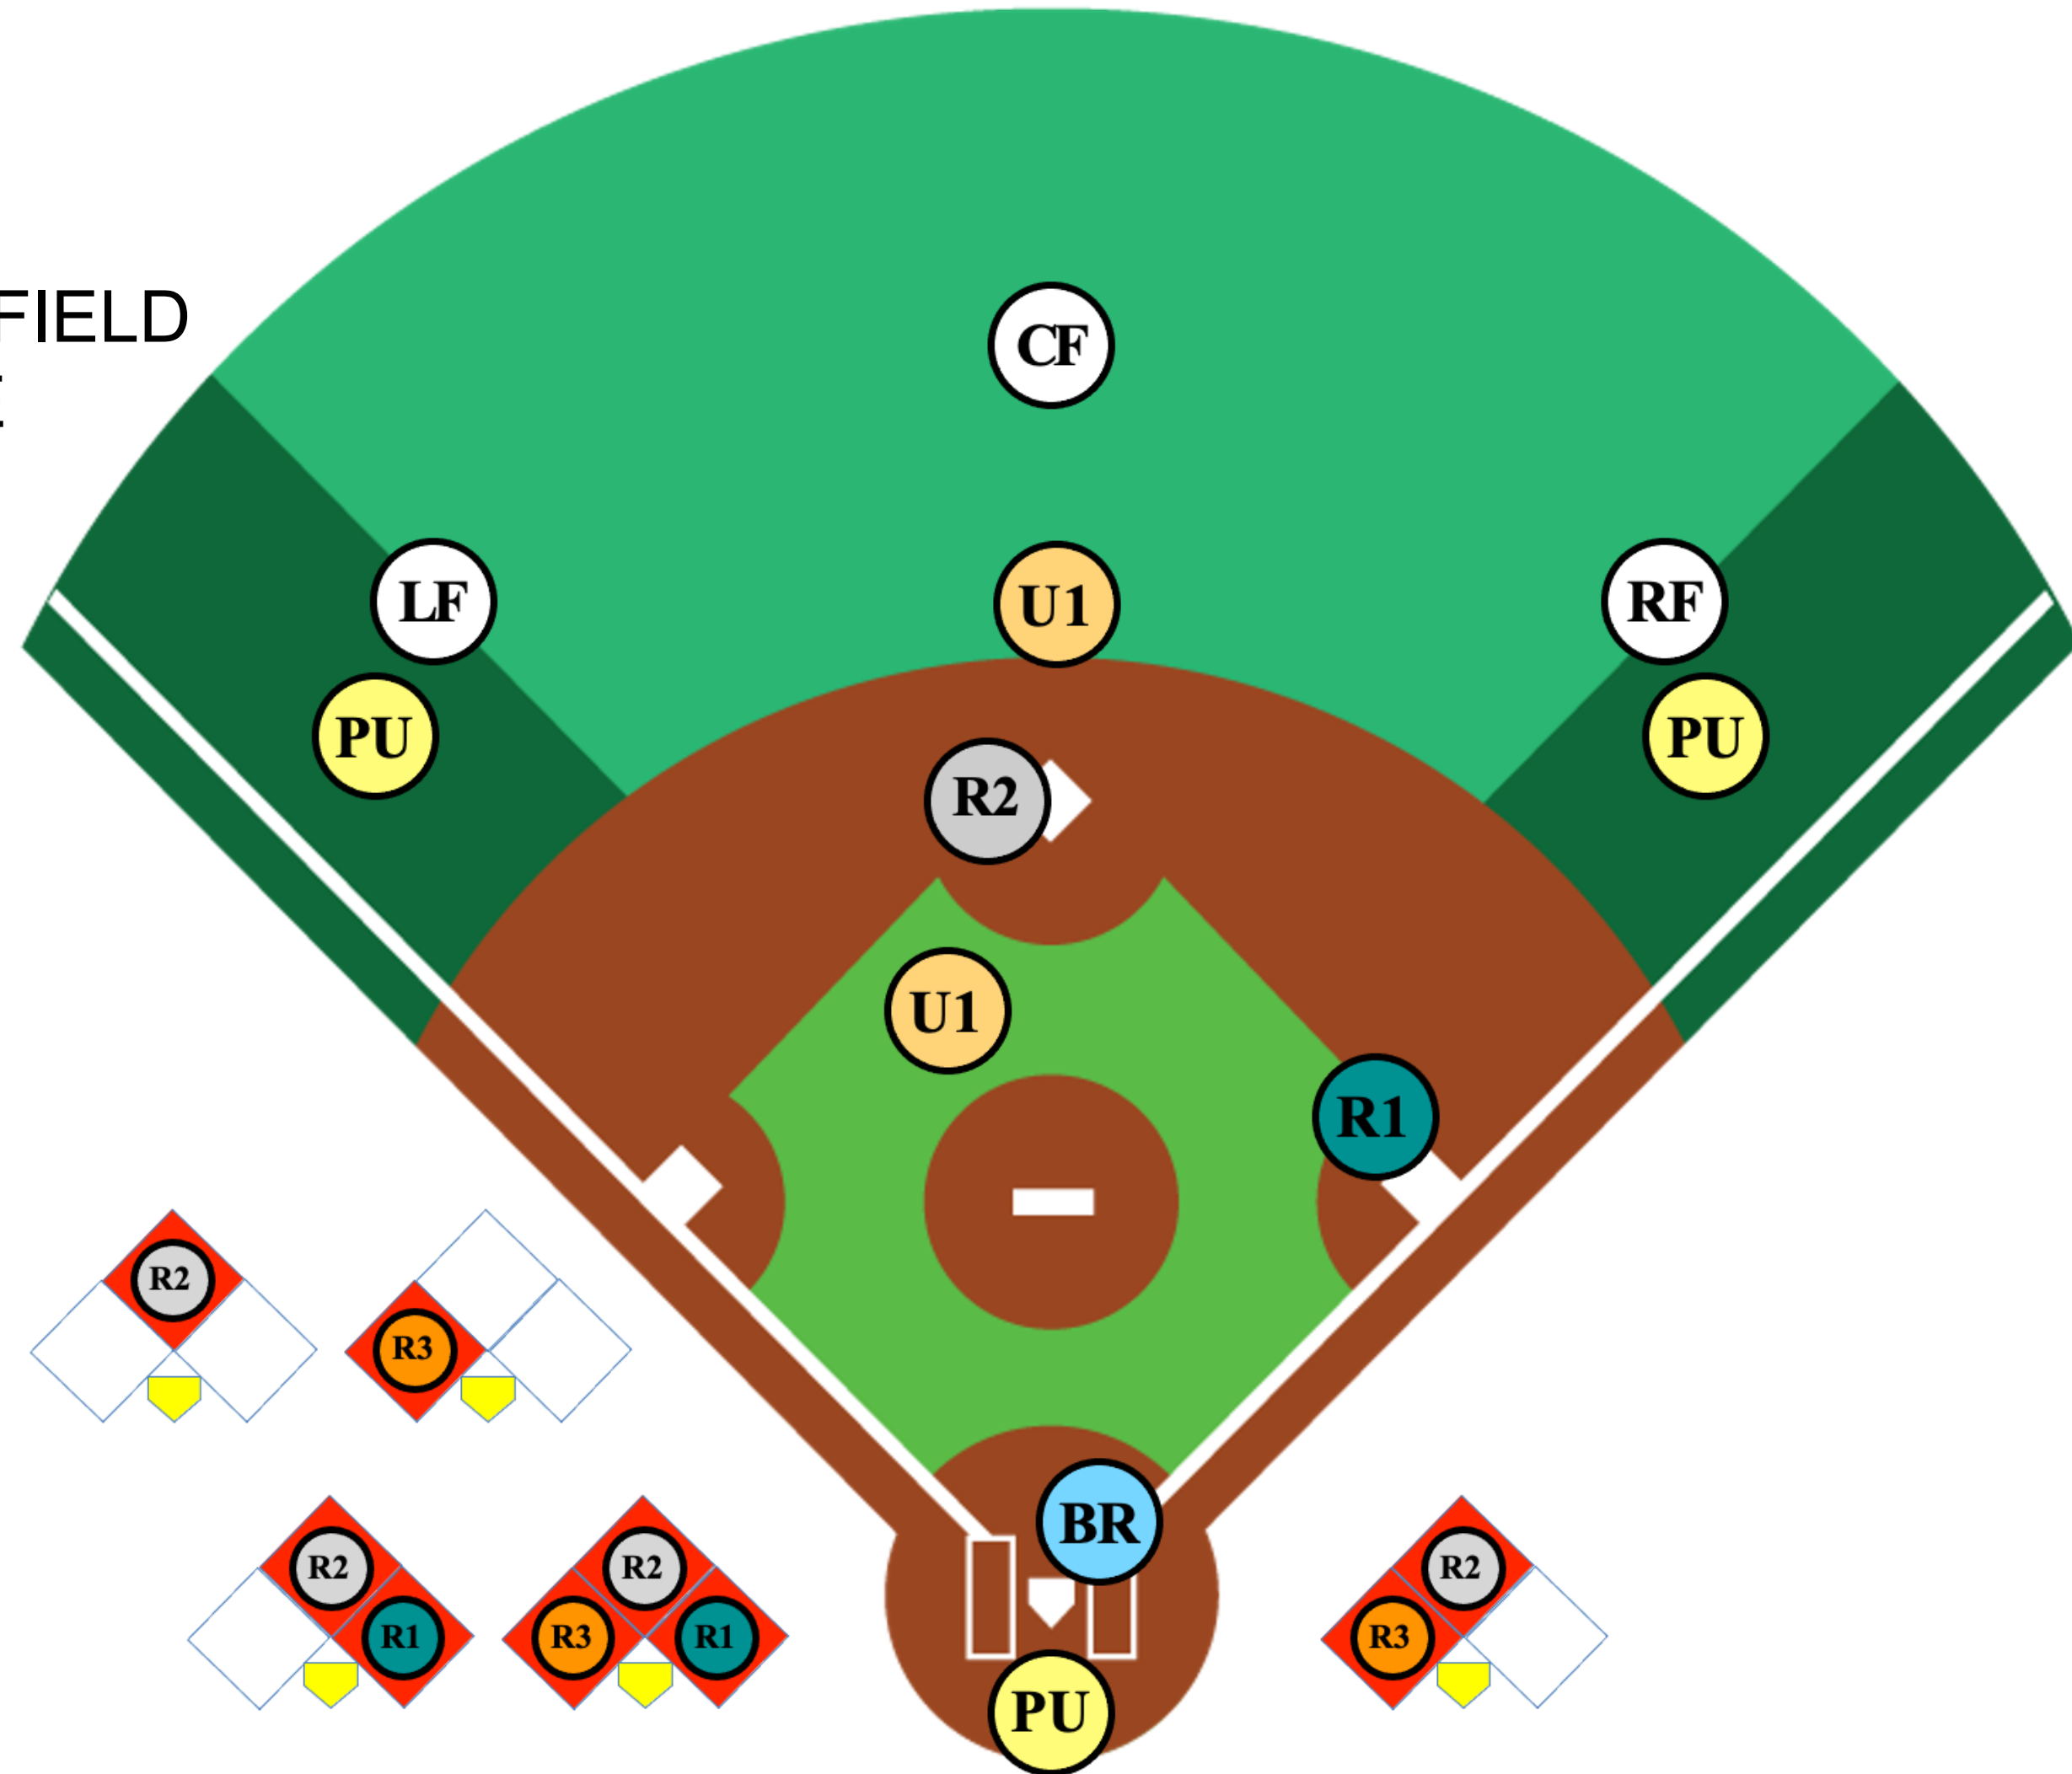

 Runner on 2nd

 1st Base Umpire

 Home Plate Umpire

2 UMPIRE MECHANICS

INITIAL POSITIONS & OUTFIELD COVERAGE WITH RUNNERS ON BASE

- RF** Right Field
- CF** Center Field
- LF** Left Field
- BR** Batter-Runner
- R1** Runner on 1st
- R2** Runner on 2nd
- U1** 1st Base Umpire
- PU** Home Plate Umpire