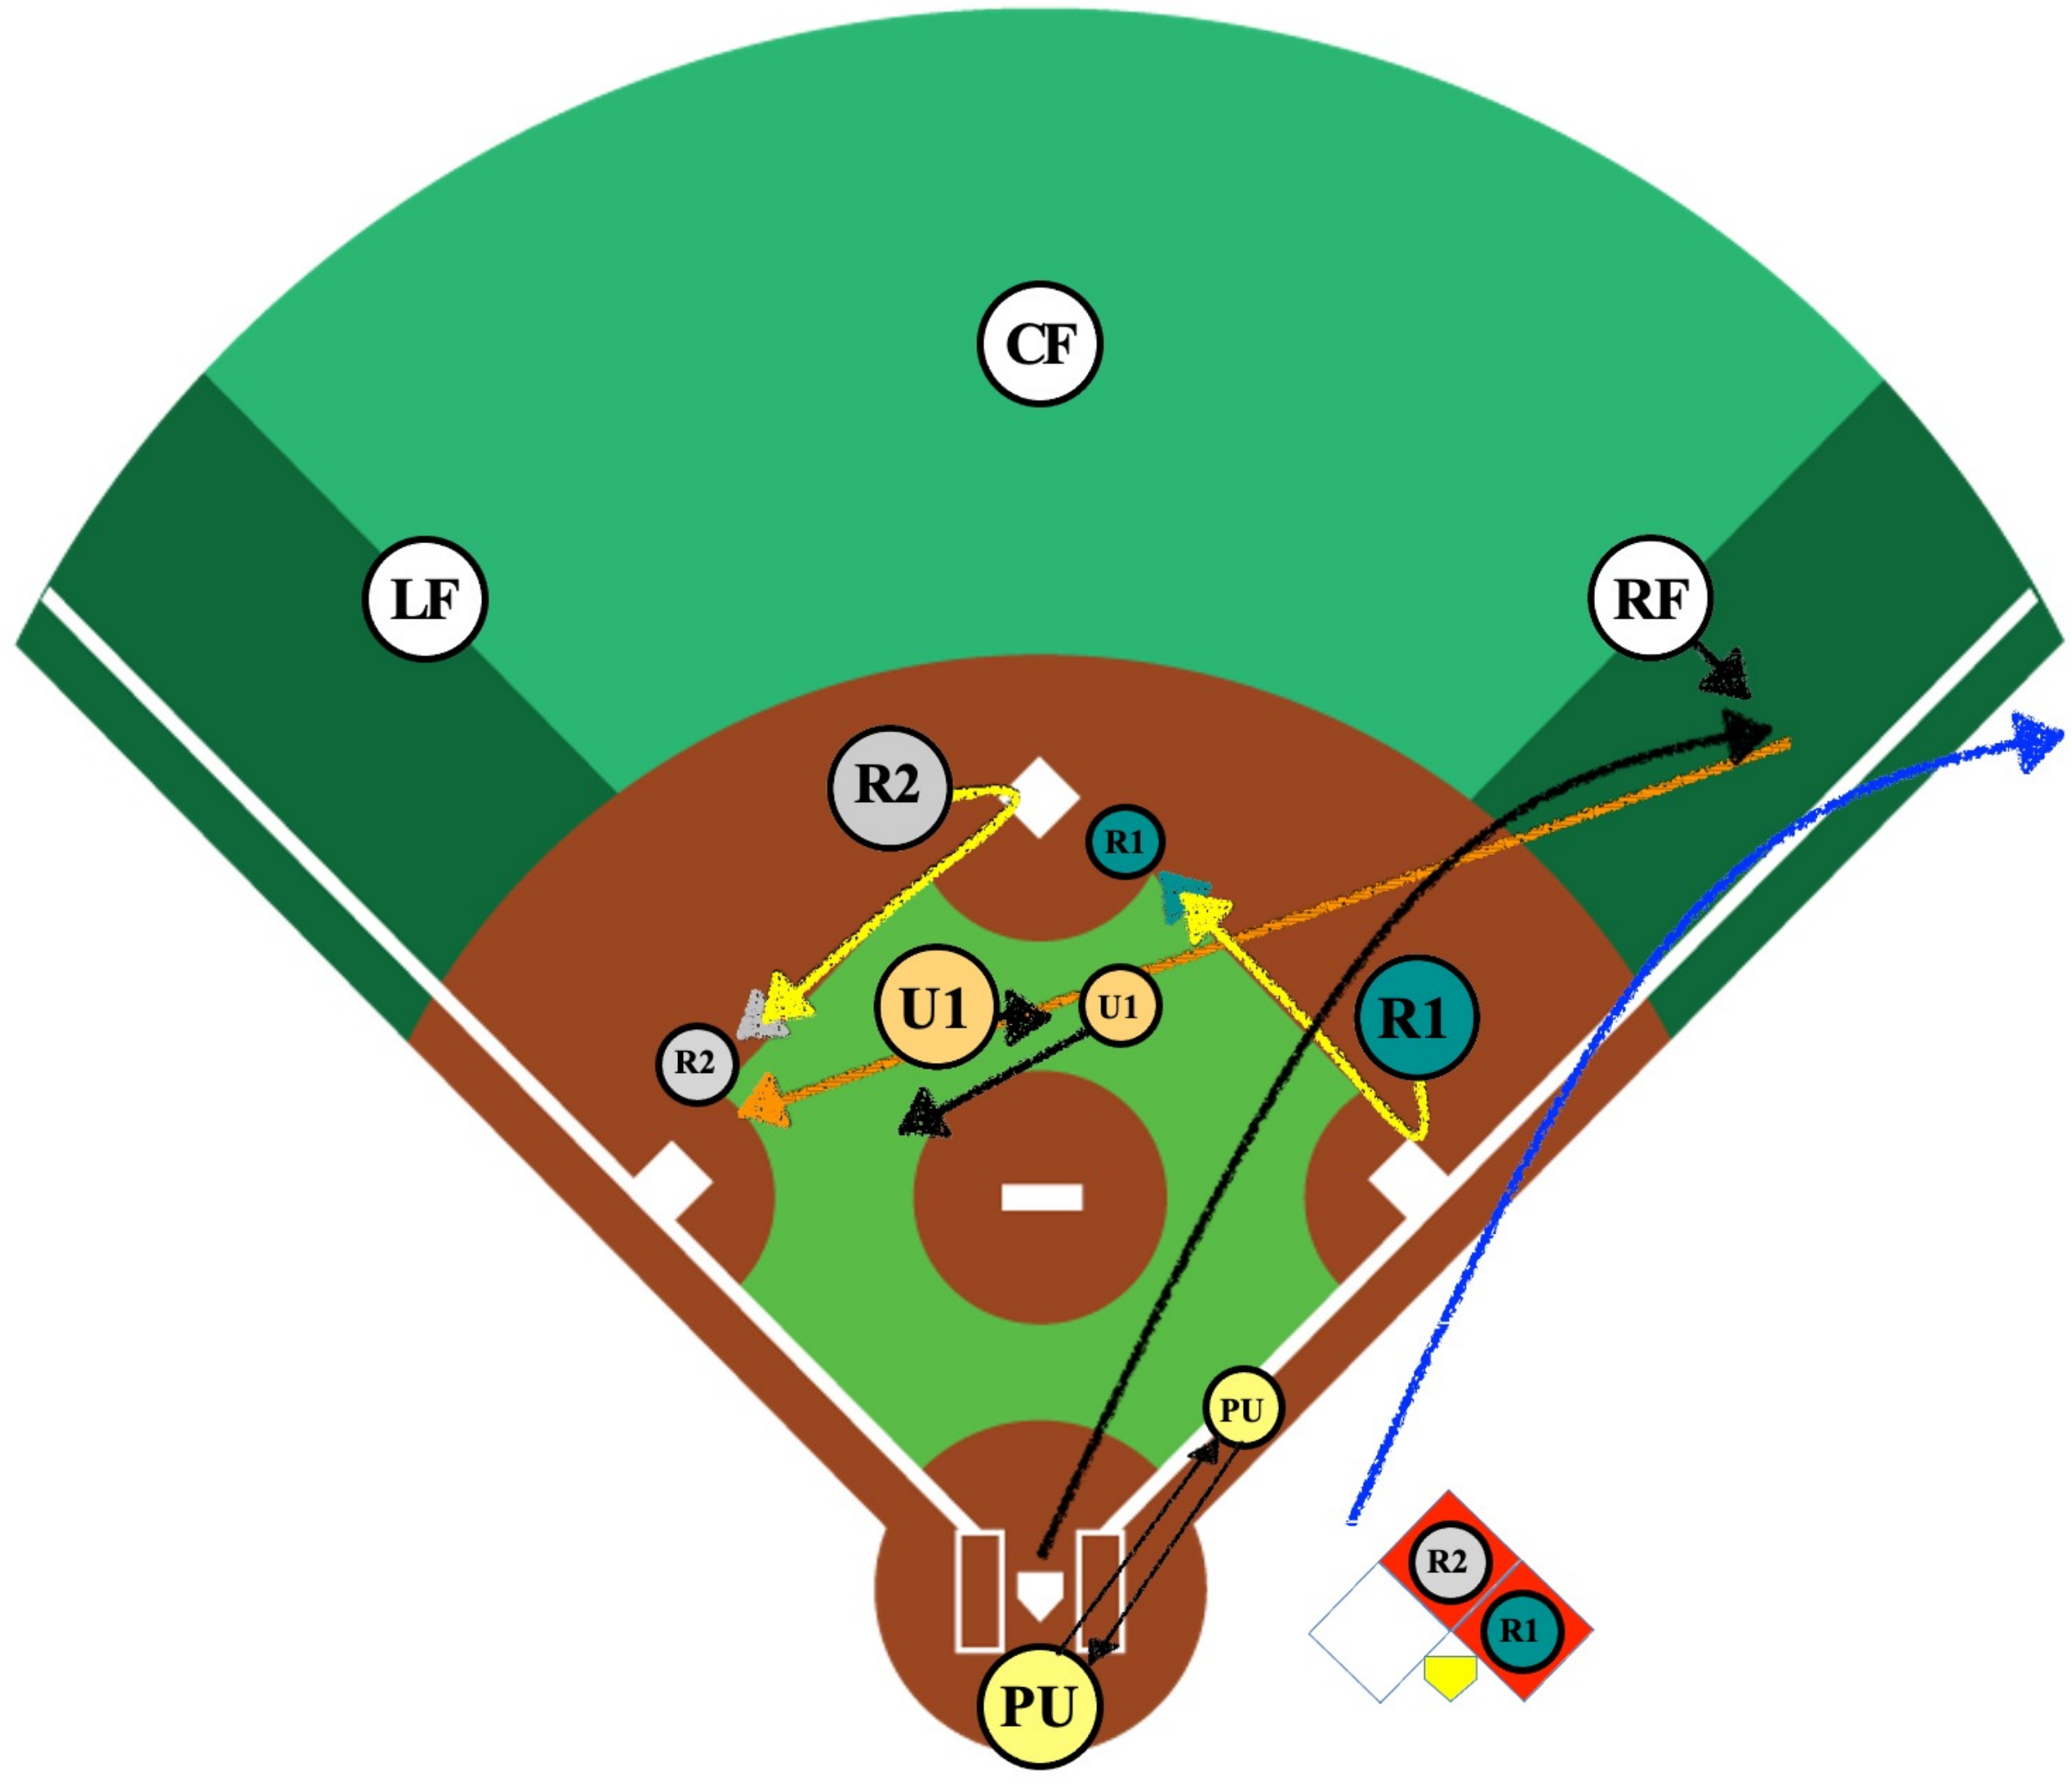

2 UMPIRE MECHANICS

FLY BALL TO RIGHT FIELD LINE - CATCH

- **RF** Right Field
- **LF** Left Field
- **CF** Center Field
- **R1** Runner on 1st
- **R2** Runner on 2nd
- **U1** 1st Base Umpire
- **PU** Home Plate Umpire
- **Fly Ball CATCH** (Blue arrow)
- **Throw** (Orange arrow)
- **Runner's path** (Yellow arrow)