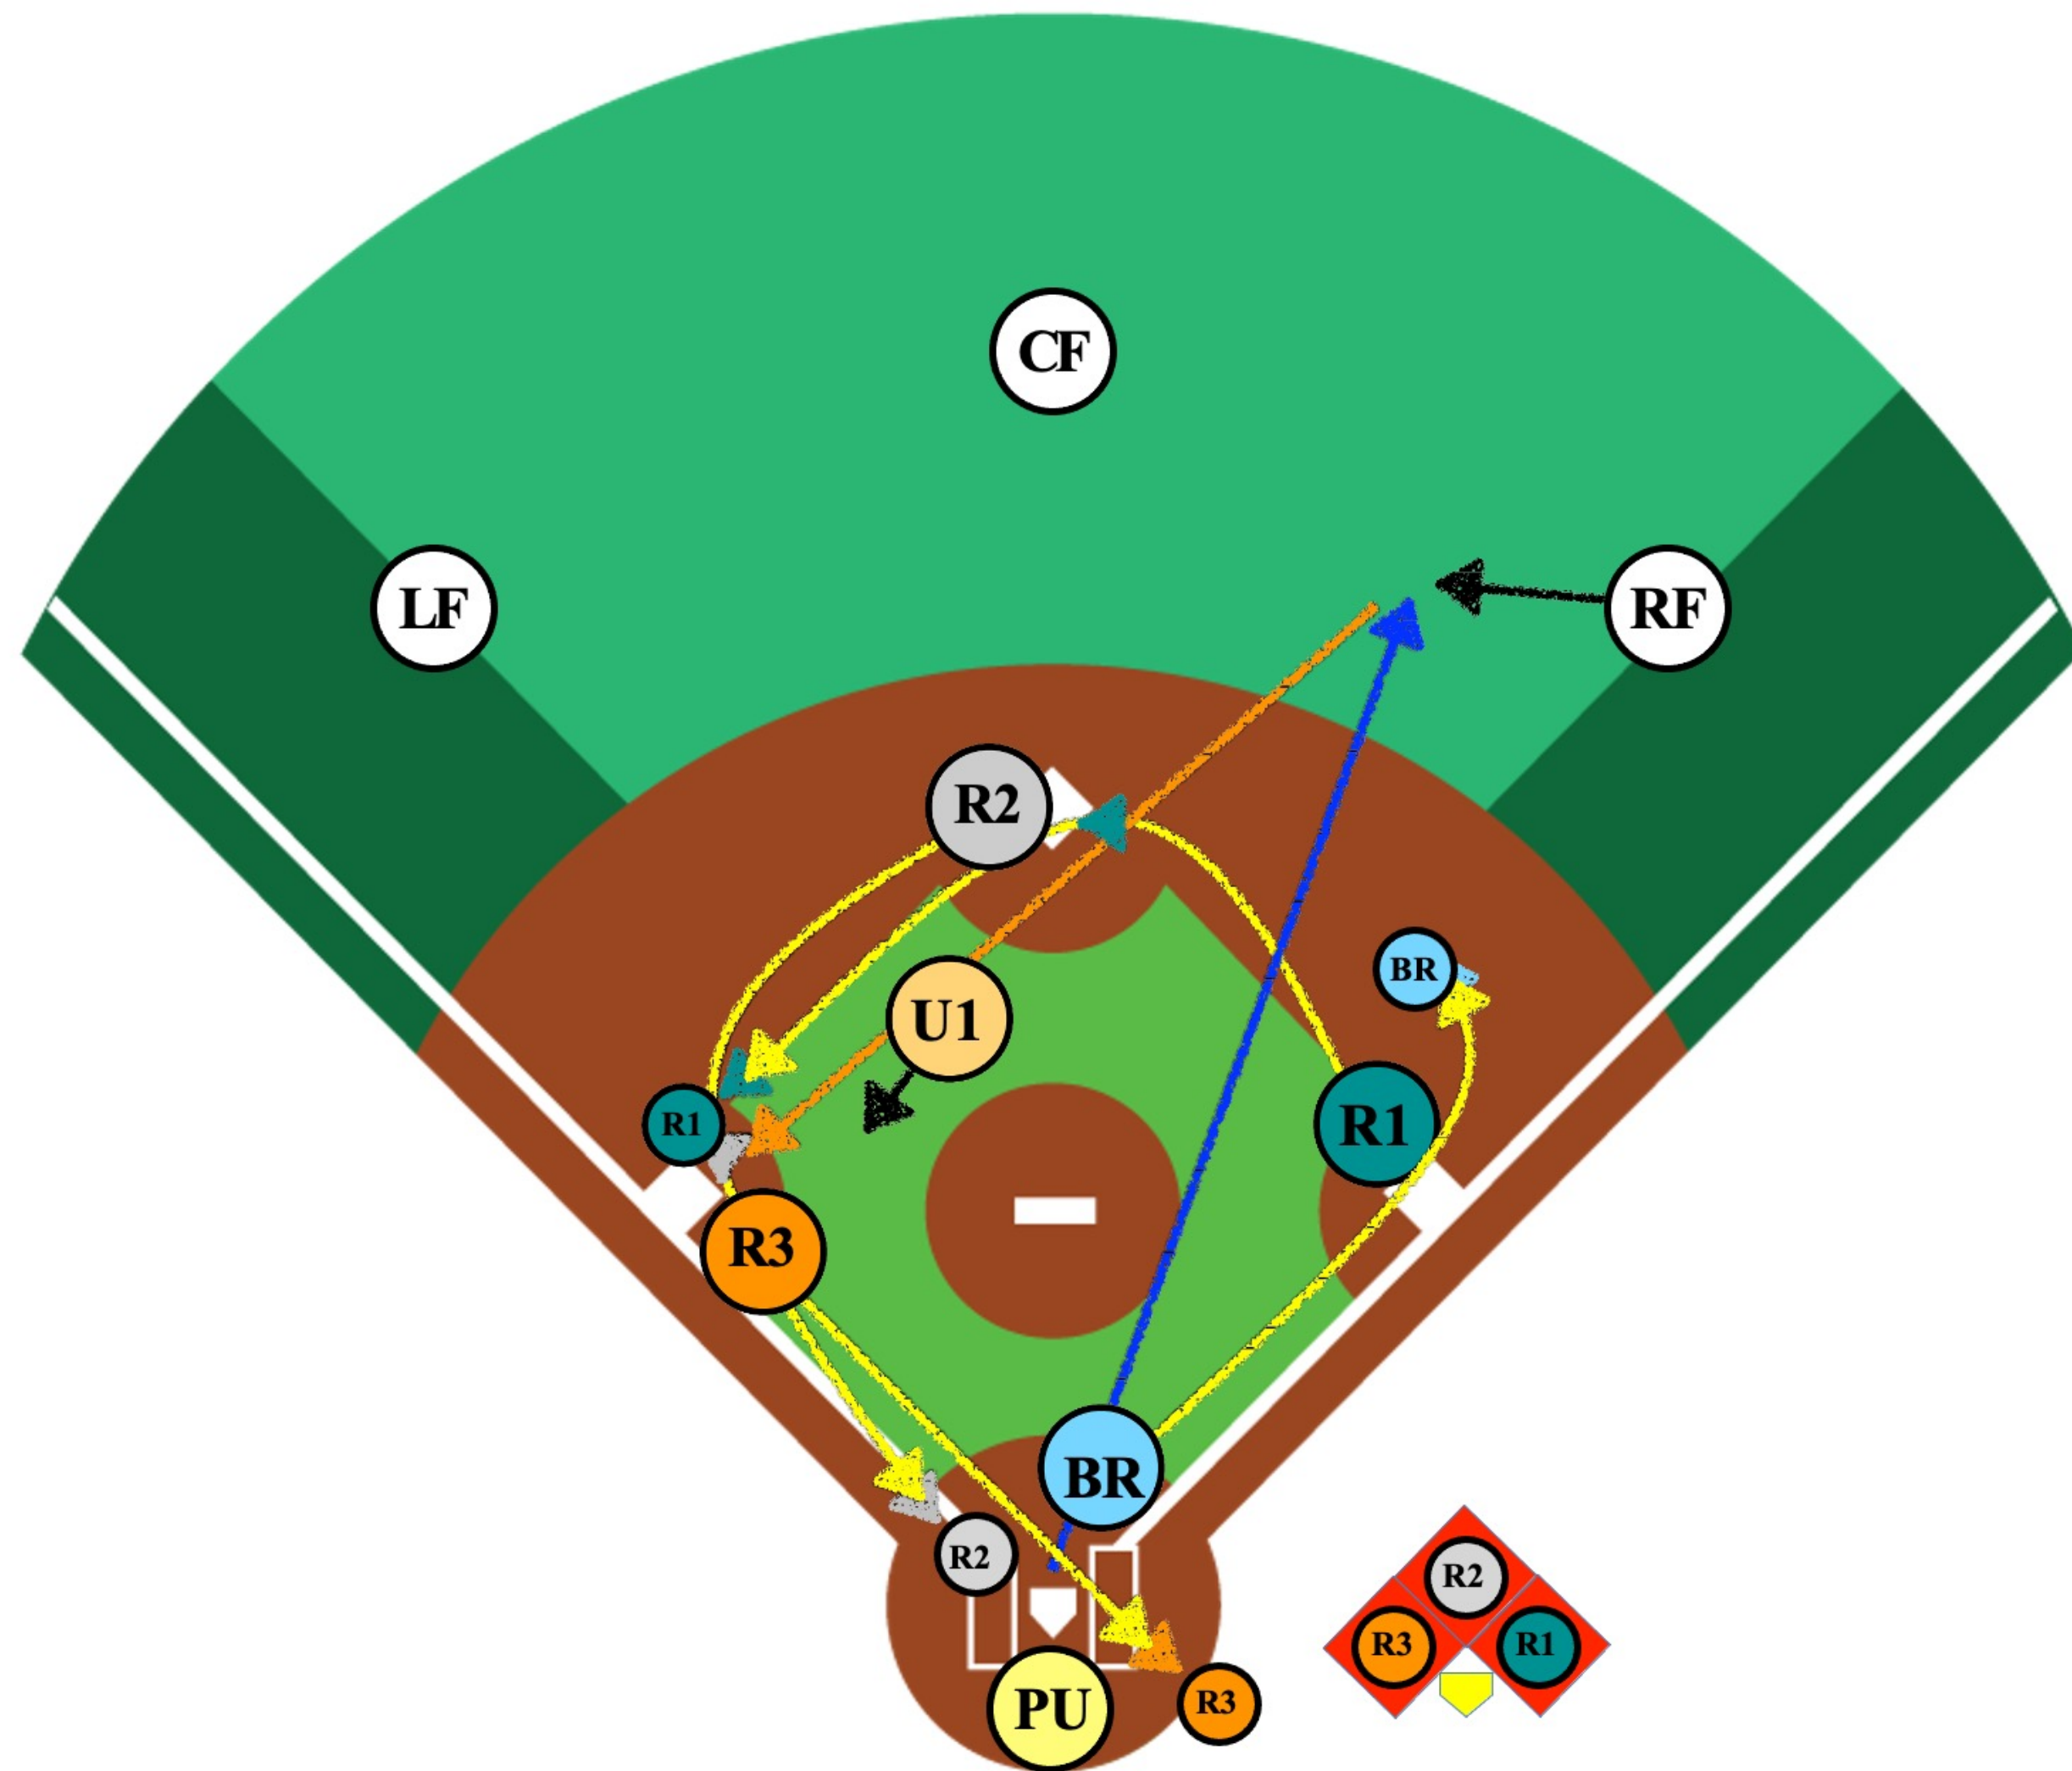

2 UMPIRE MECHANICS

BASE HIT TO THE OUTFIELD

1. **RF** Right Field
   - **LF** Left Field
   - **CF** Center Field
   - **BR** Batter-Runner
   - **R1** Runner on 1st
   - **R2** Runner on 2nd
   - **R3** Runner on 3rd
   - **U1** 1st Base Umpire
   - **PU** Home Plate Umpire
2. Base Hit (Blue arrow)
   Throw (Orange arrow)
   Runner's path (Yellow arrow)