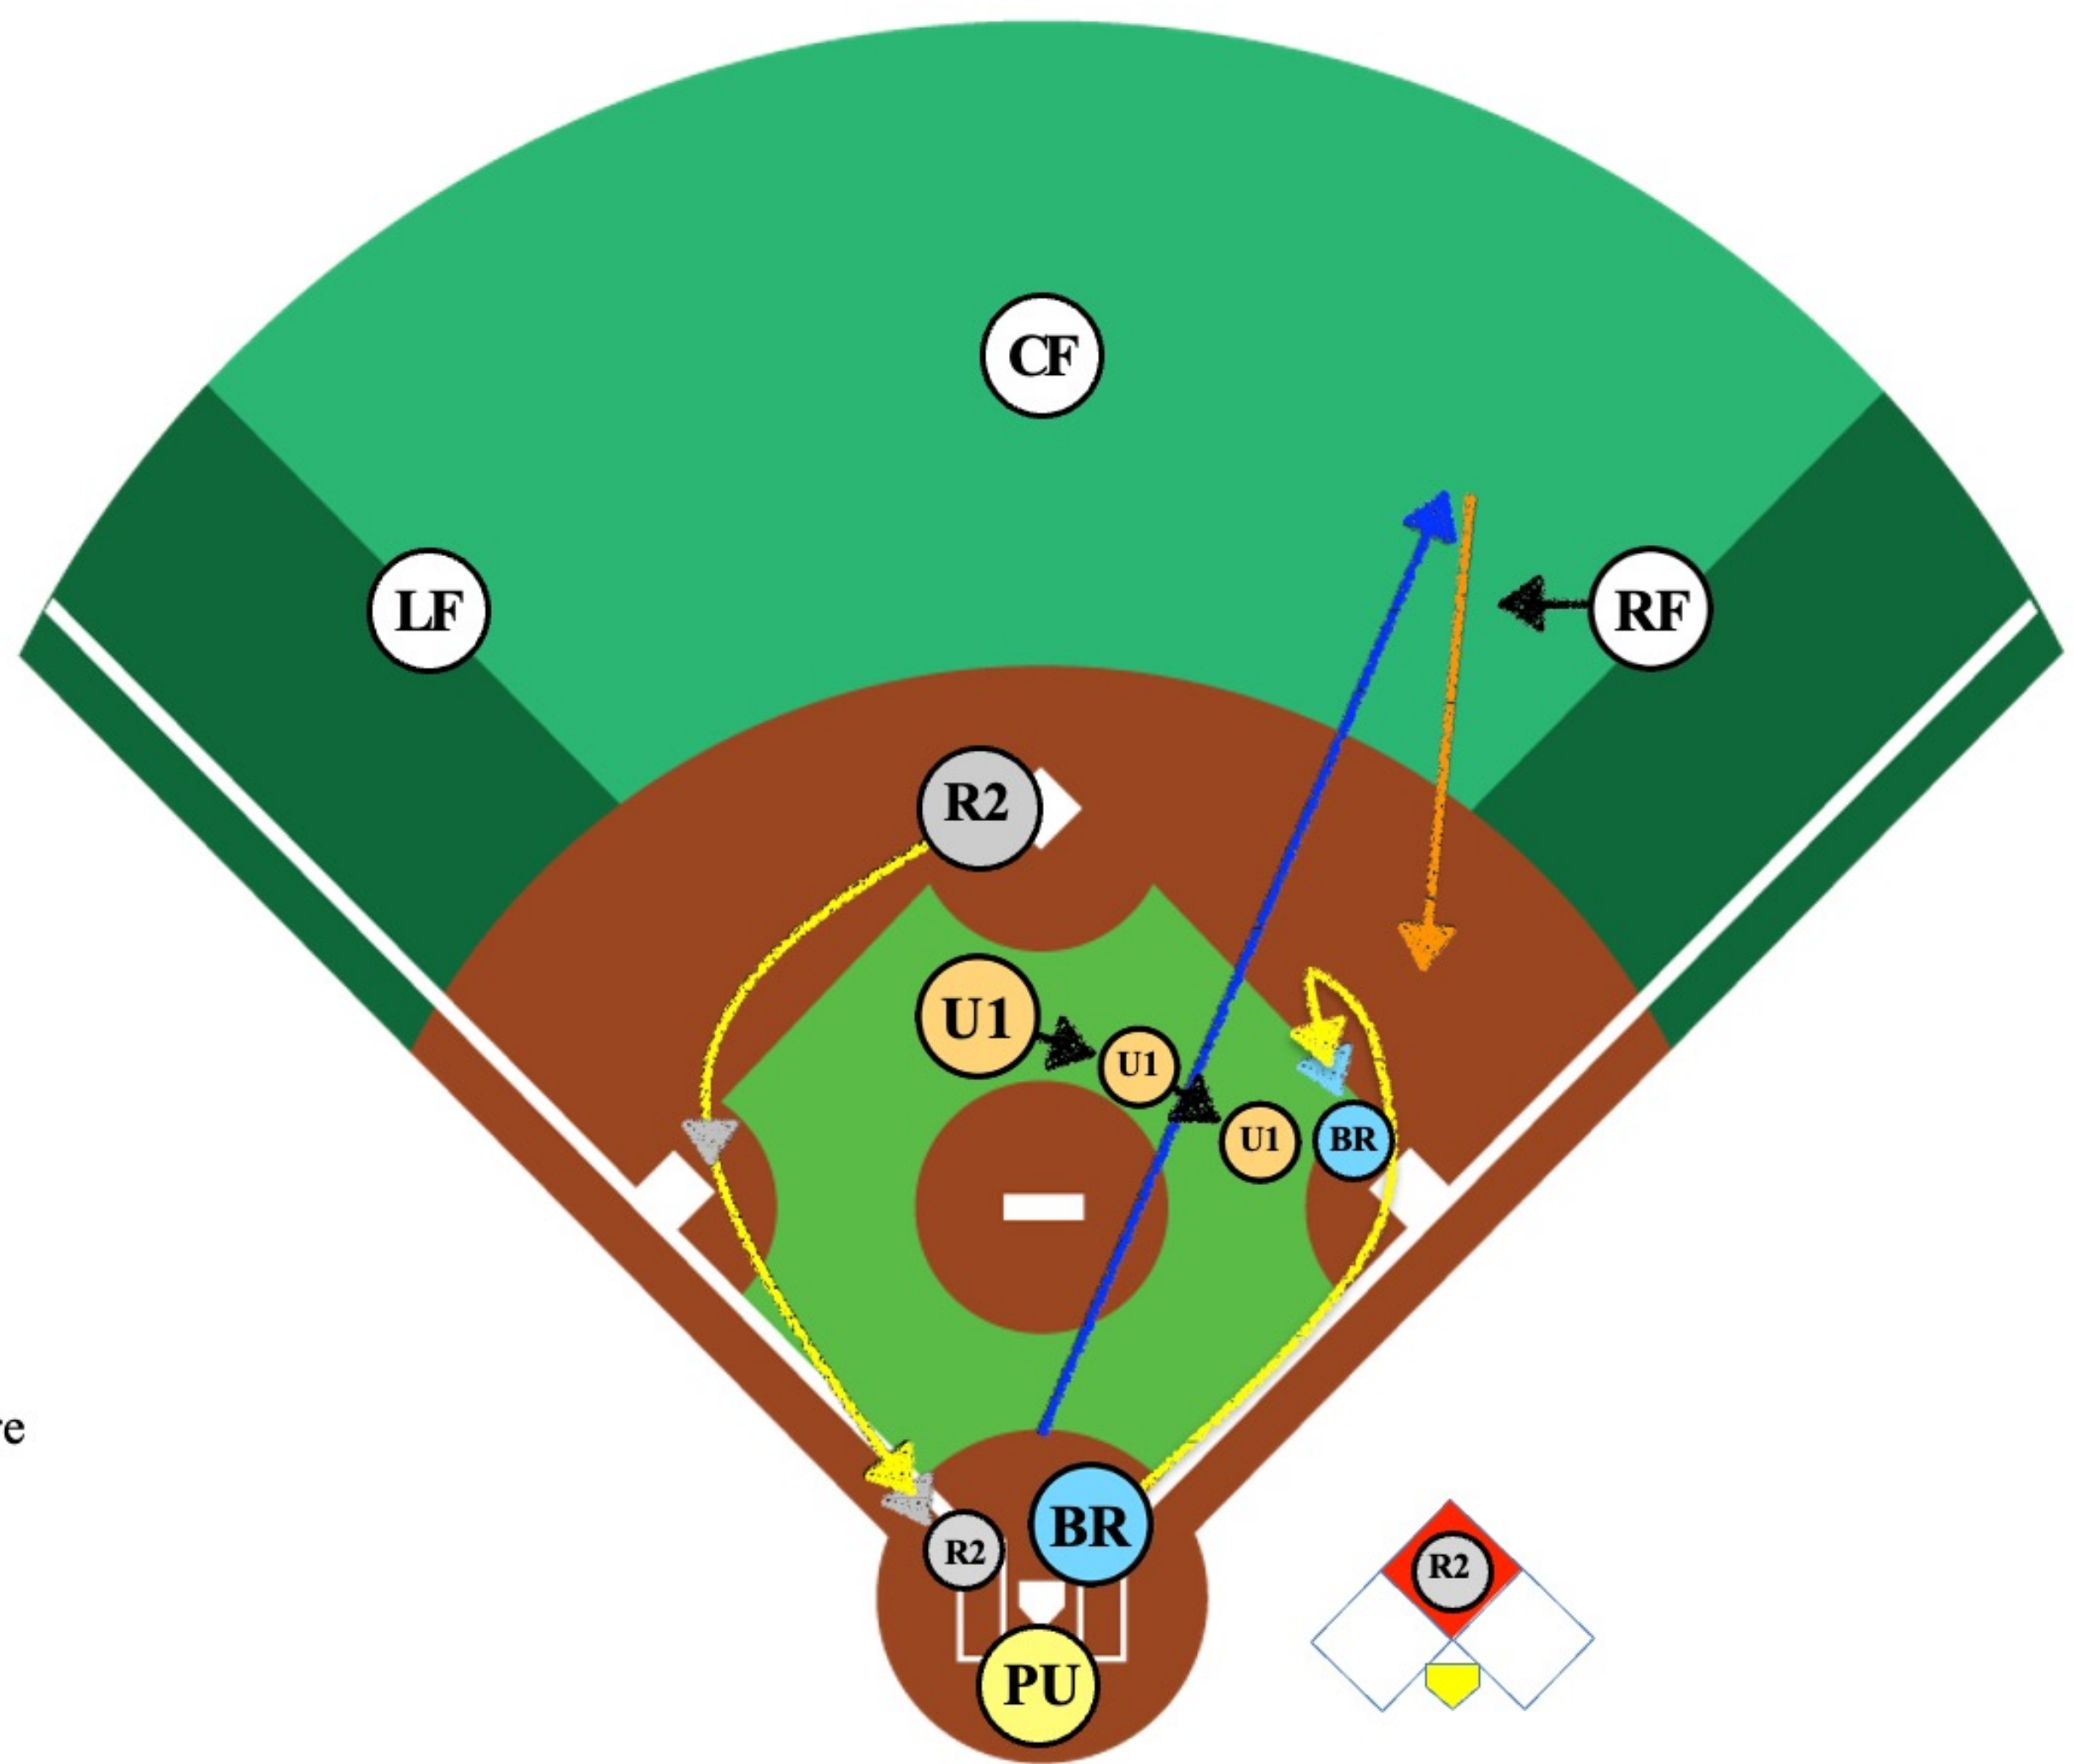

2 UMPIRE MECHANICS

BASE HIT TO THE OUTFIELD

- **RF** Right Field
- **LF** Left Field
- **CF** Center Field
- **U1** 1st Base Umpire
- **PU** Home Plate Umpire
- **BR** Batter-Runner
- **R2** Runner on 2nd
- **Throw** (Orange arrow)
- **Runner's path** (Yellow arrow)
- **Ground Ball** (Blue arrow)