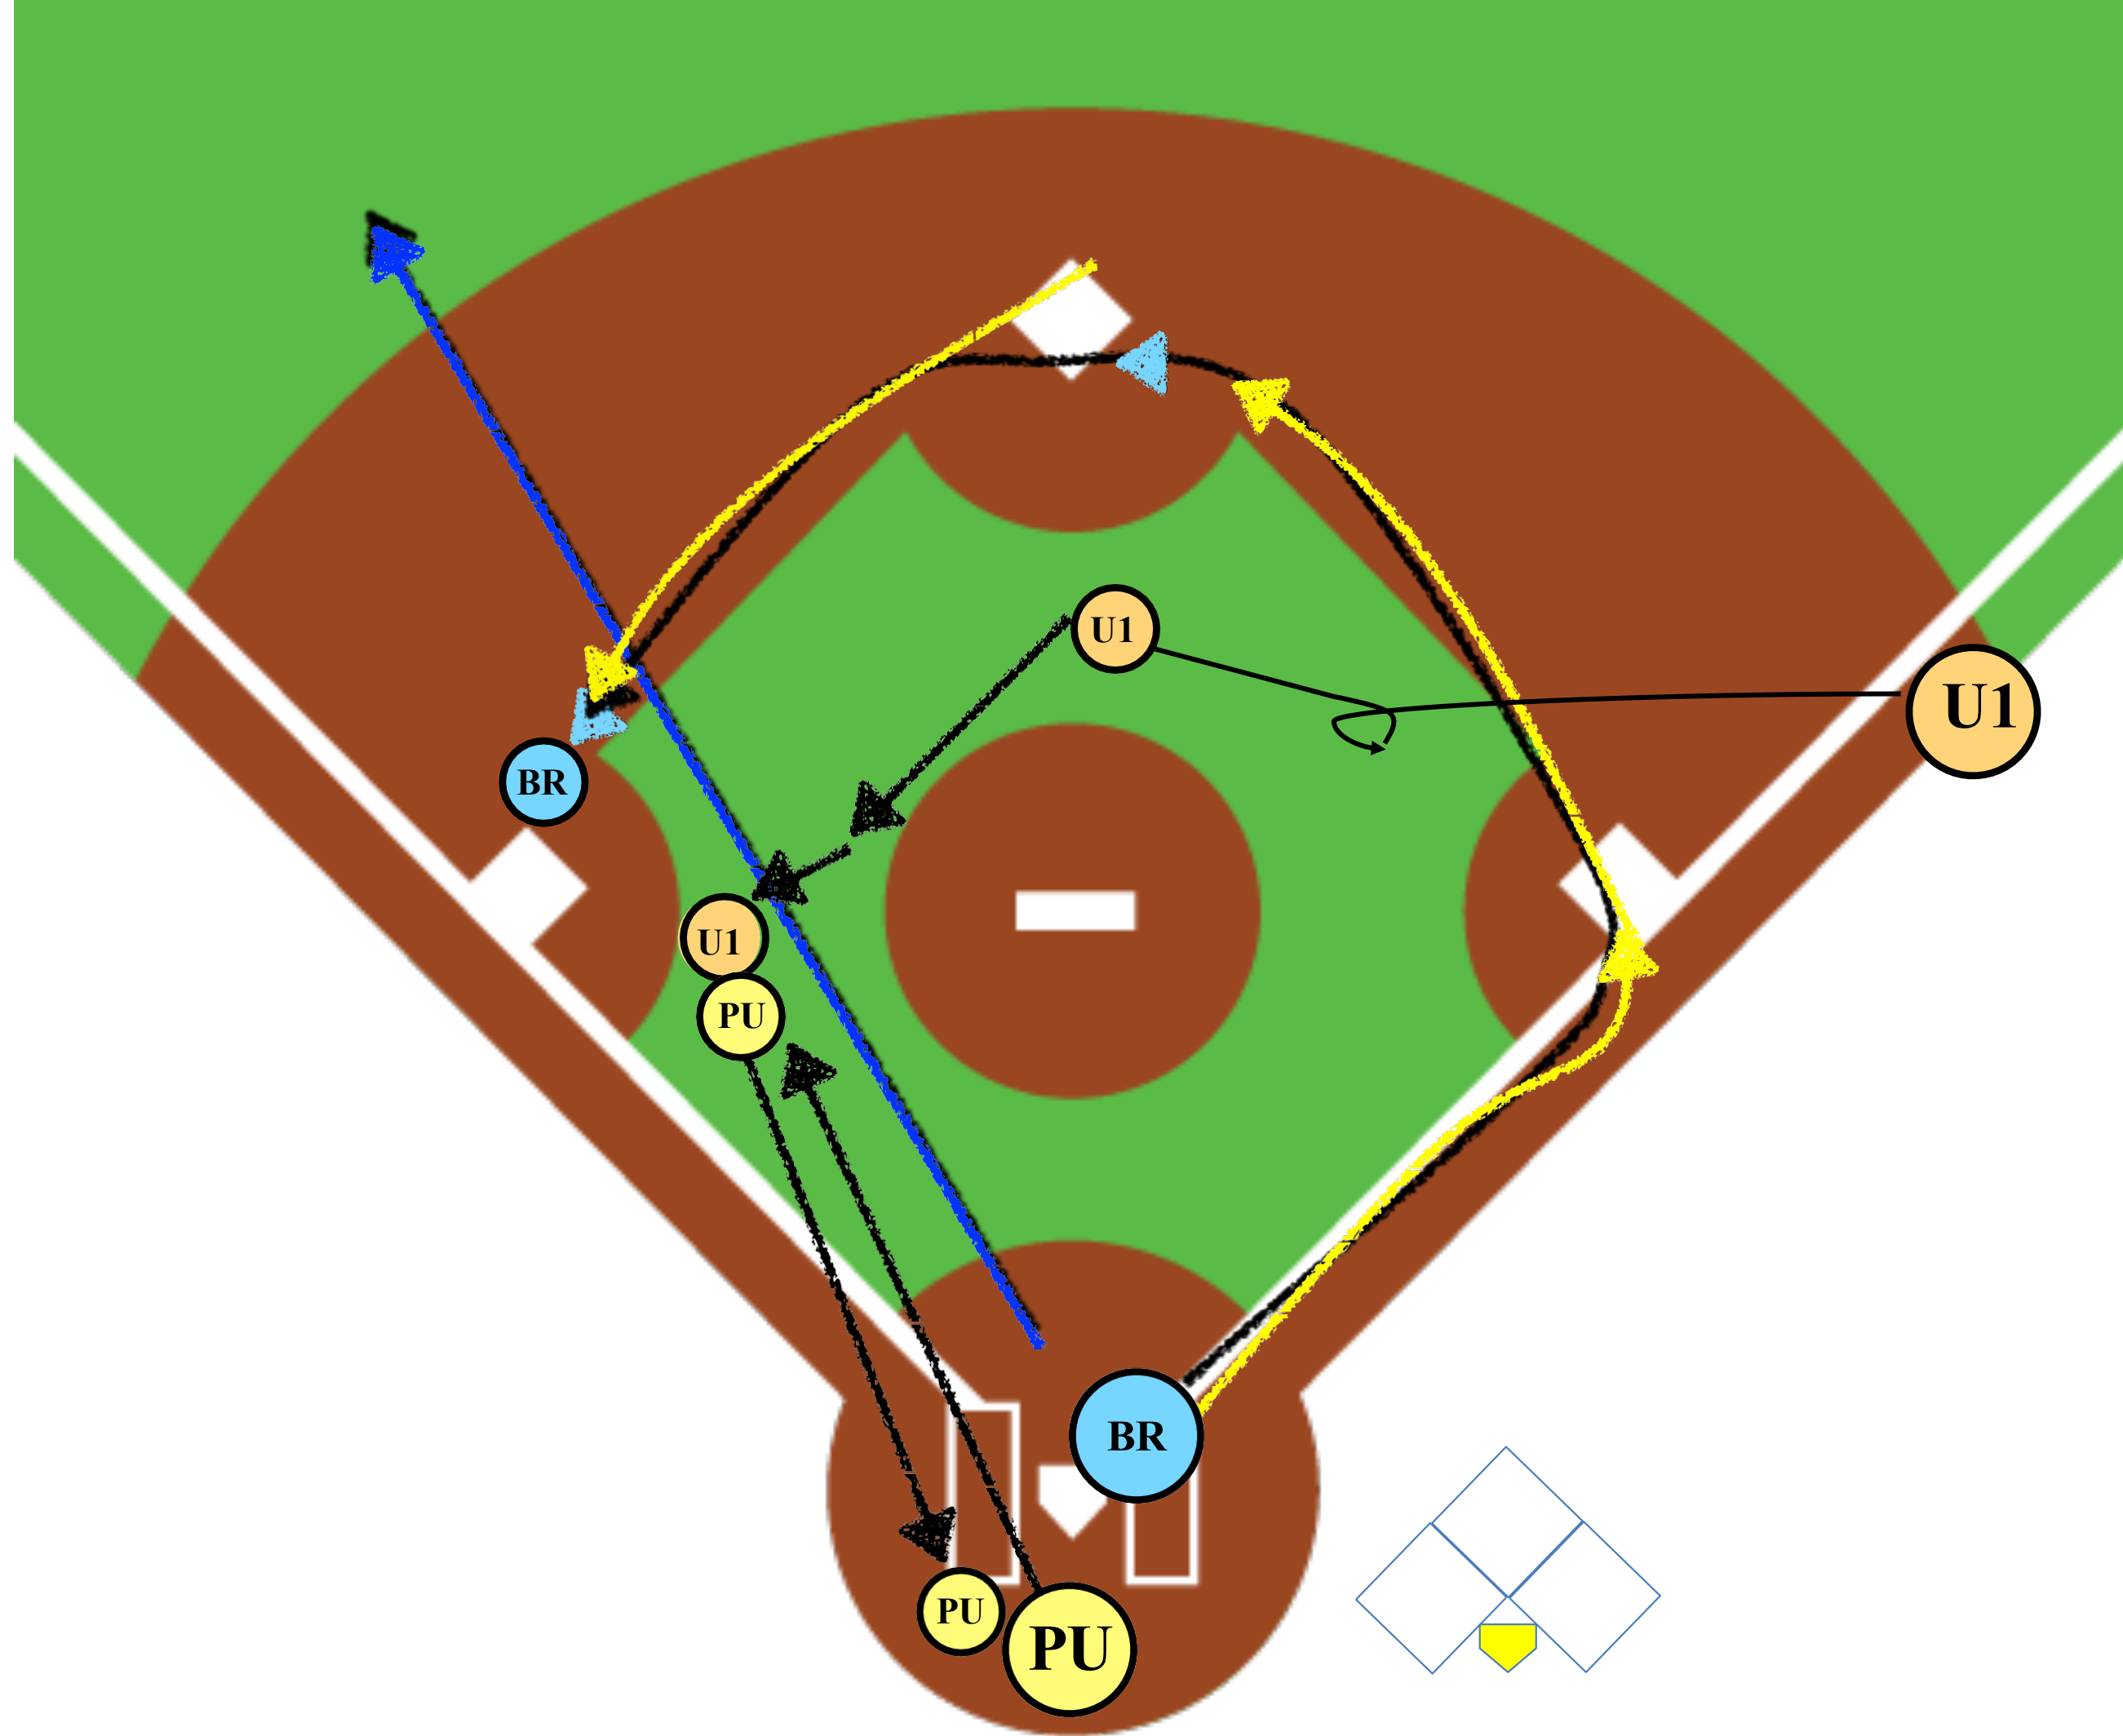

2 UMPIRE MECHANICS

CLEAN HIT TO THE OUTFIELD

- TRIPLE

- Runner's Path
- Ground Ball
- **BR** Batter-Runner
- **U1** 1st Base Umpire
- **PU** Home Plate Umpire