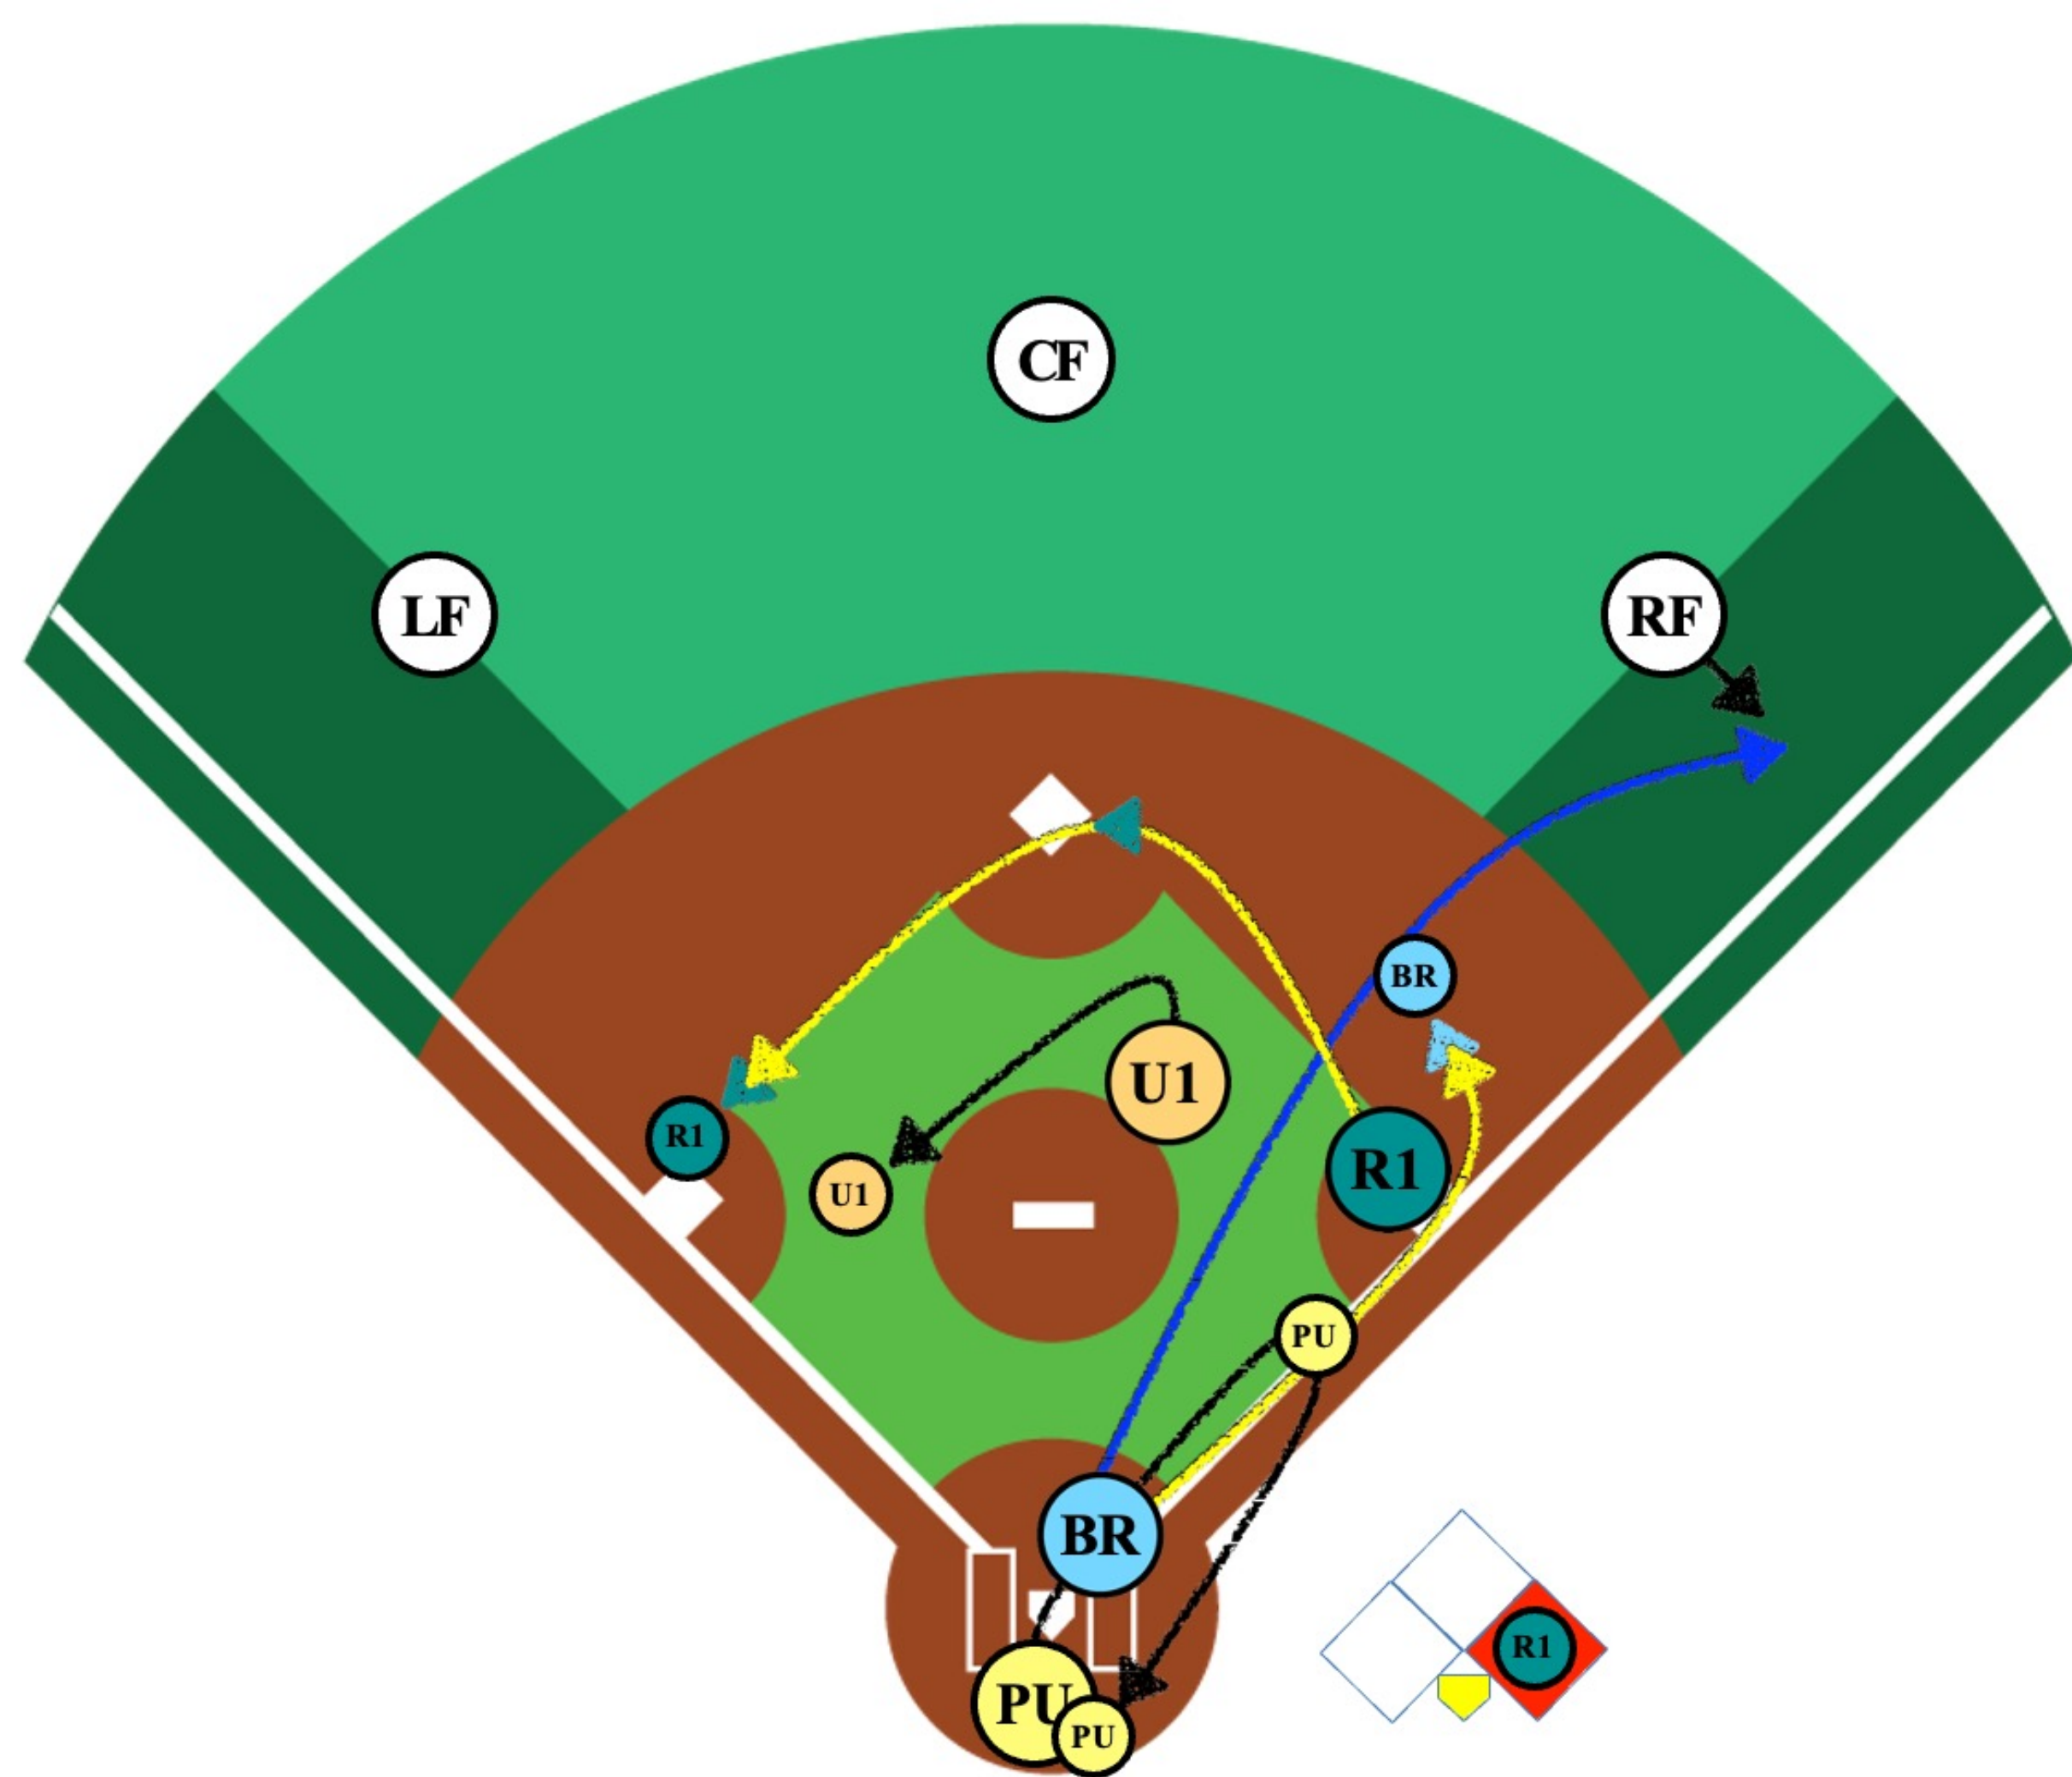

2 UMPIRE MECHANICS

FLY BALL TO RIGHT FIELD -
NO CATCH

Runner's Path

Fly Ball **NO CATCH**

Right Field

Center Field

Left Field

Batter-Runner

Runner on 2nd

1st Base Umpire

Home Plate Umpire