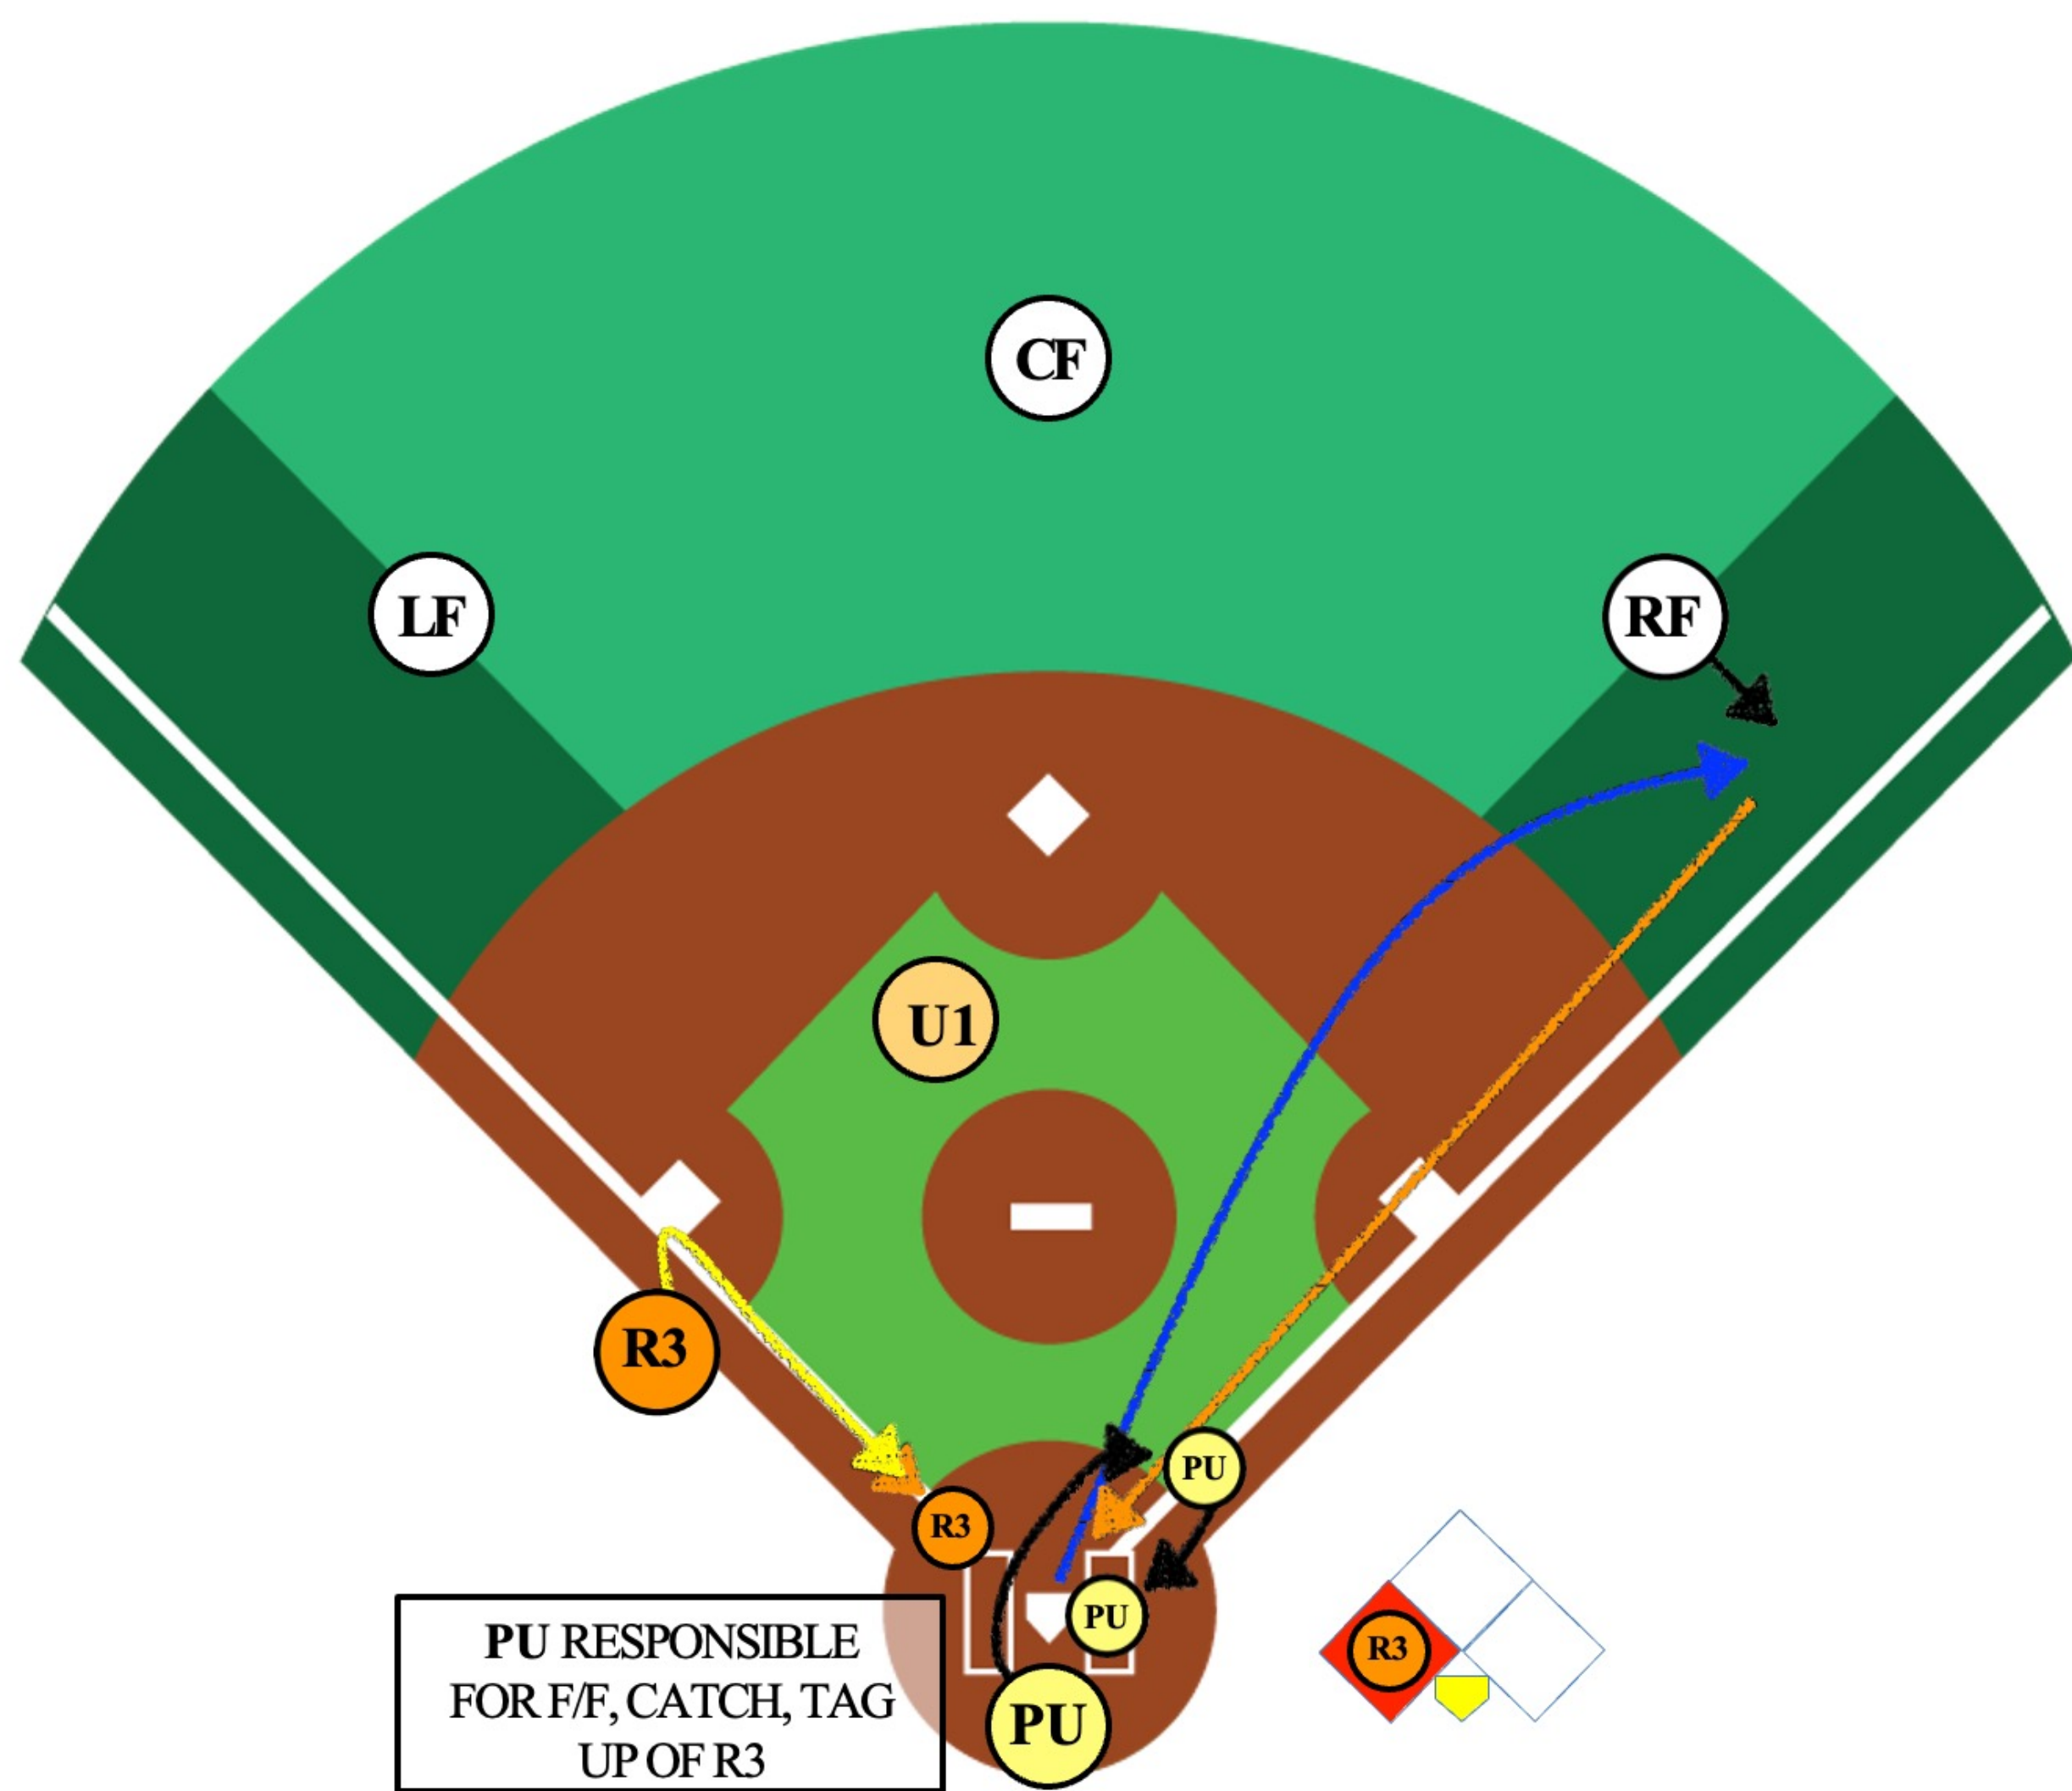

2 UMPIRE MECHANICS

FLYBALL TO RIGHT FIELD LINE CATCH

1. **RF** Right Field
   - **LF** Left Field
   - **CF** Center Field
   - **U1** 1st Base Umpire
   - **PU** Home Plate Umpire
   - **R3** Runner on 3rd
2. Throw
3. Fly Ball CATCH
4. Runner's Path