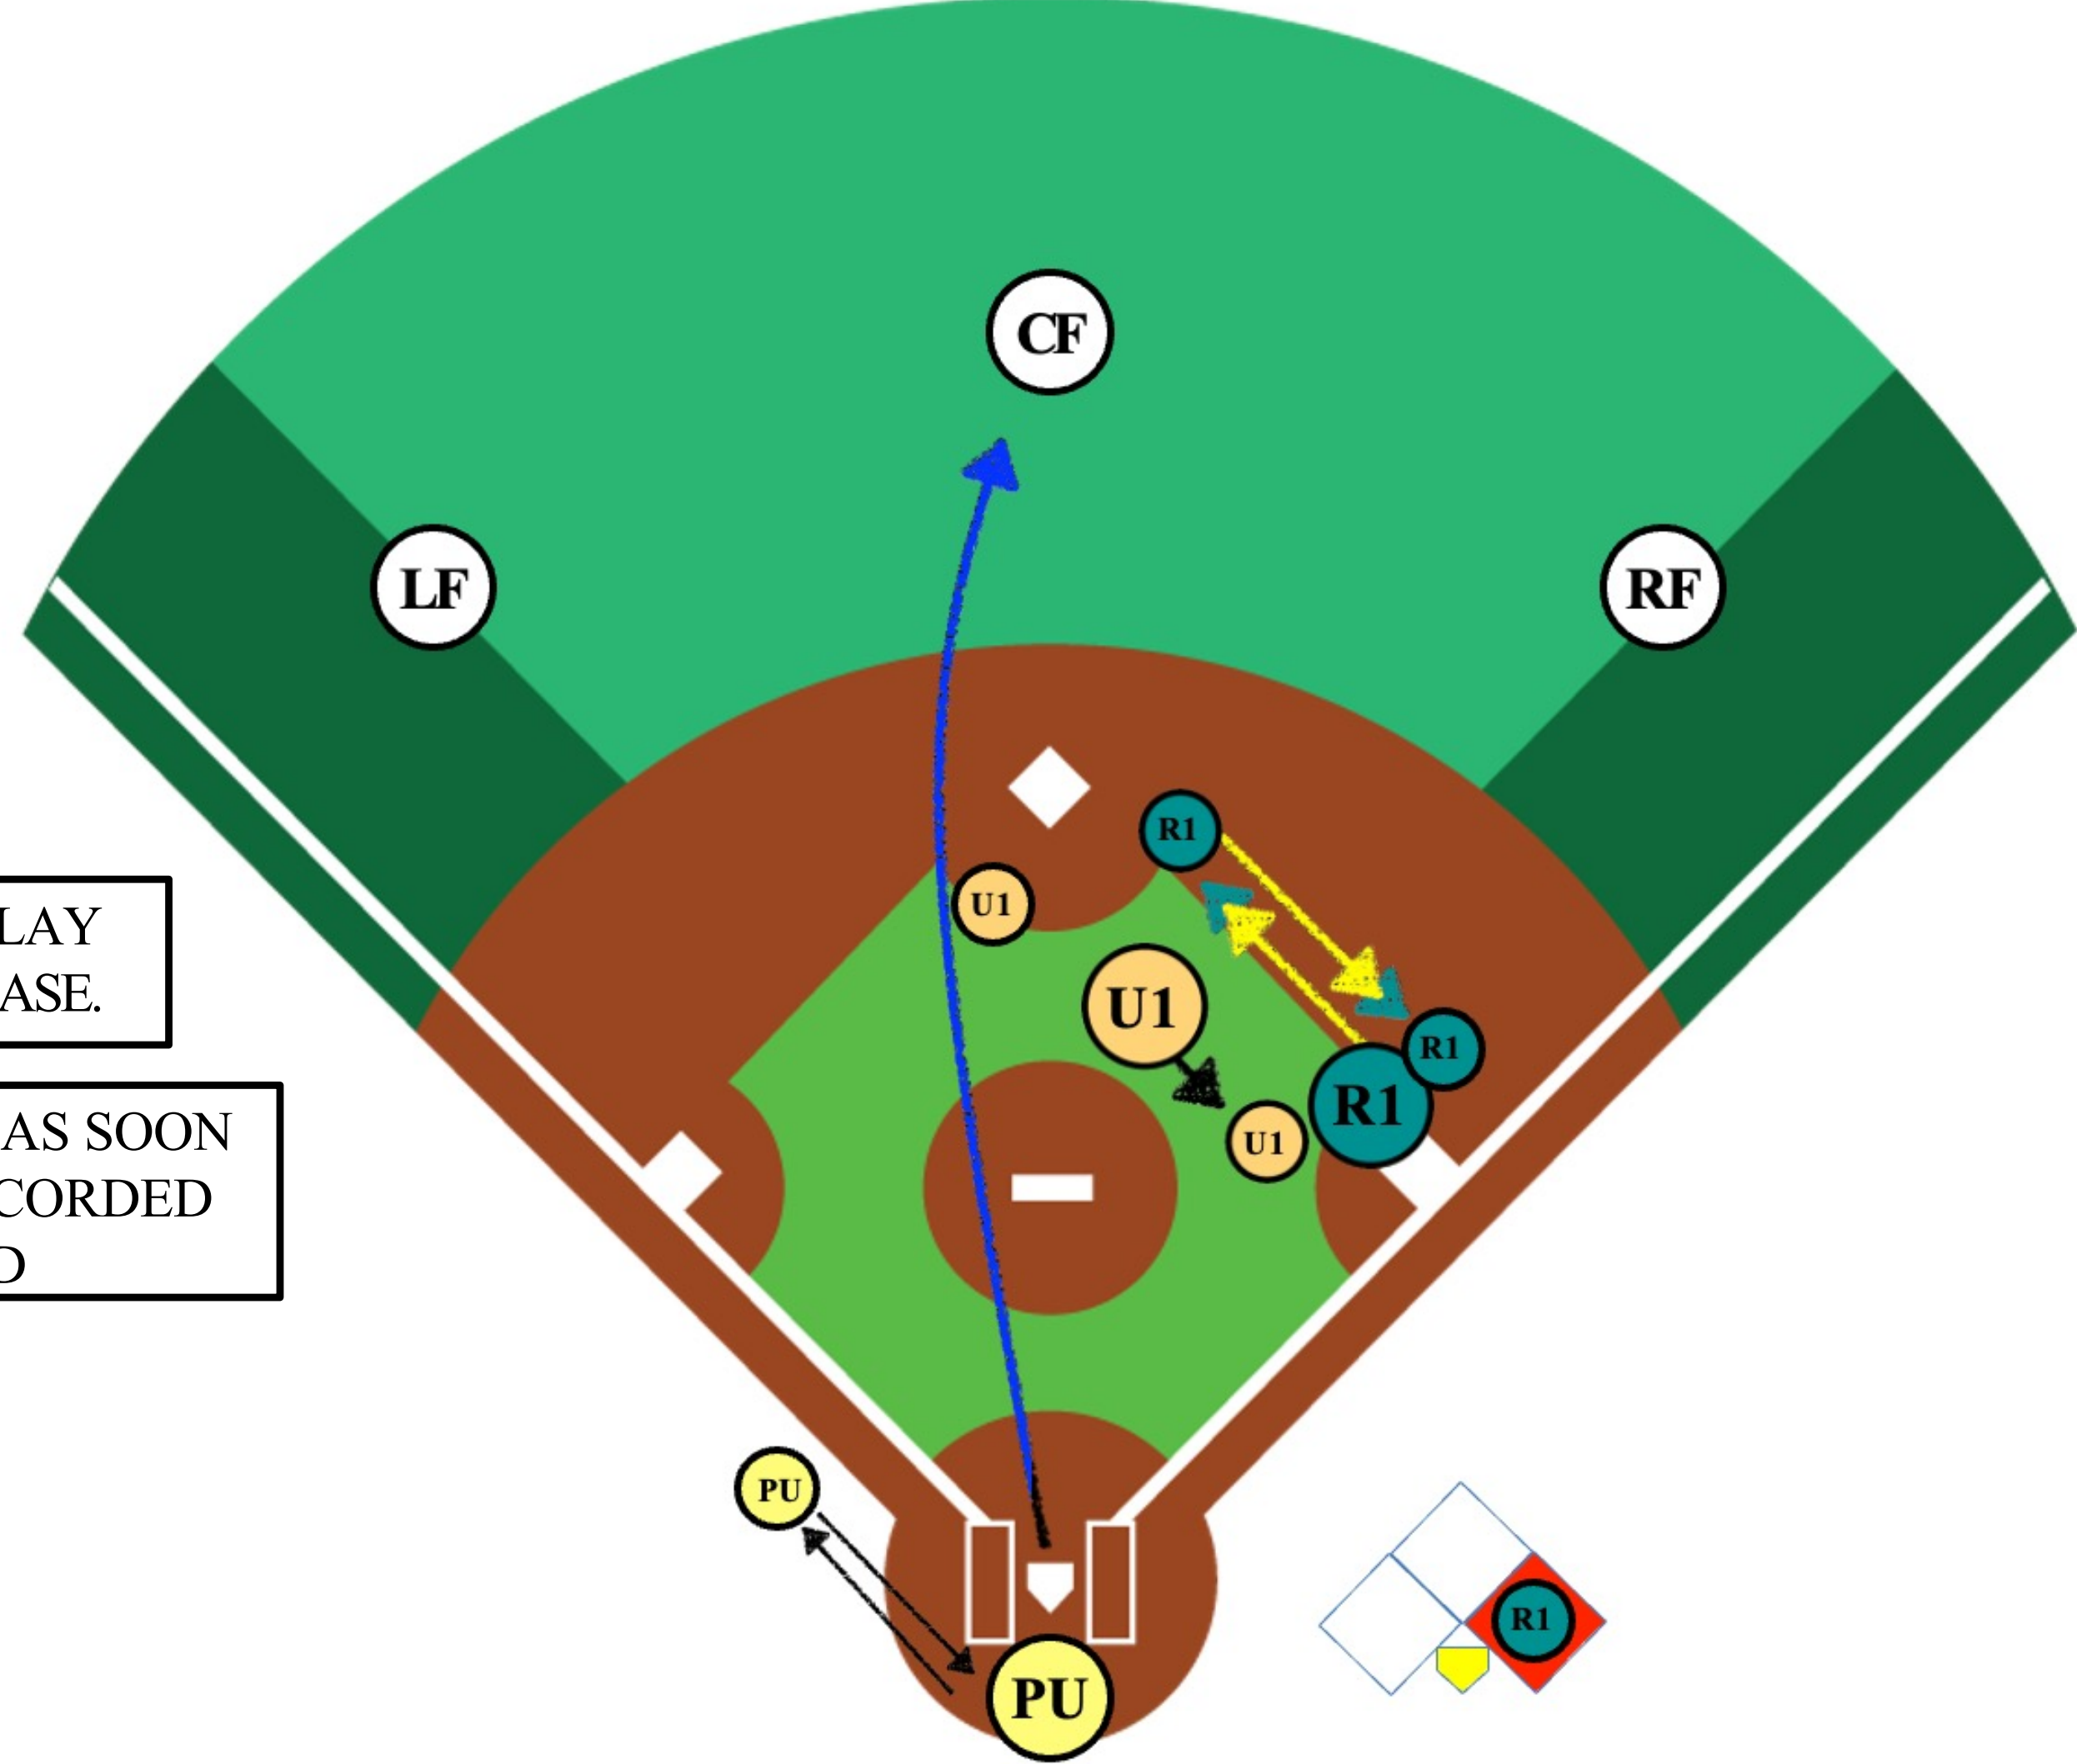

2 UMPIRE MECHANICS

FLY BALL TO CENTER FIELD - CATCH

- Runner's Path
- Fly Ball CATCH
- Right Field
- Center Field
- Left Field
- Runner on 1st
- 1st Base Umpire
- Home Plate Umpire

U1 HAS THE PLAY BACK AT 1ST BASE.

PU RETREATS AS SOON AS OUT IS RECORDED AT 2ND