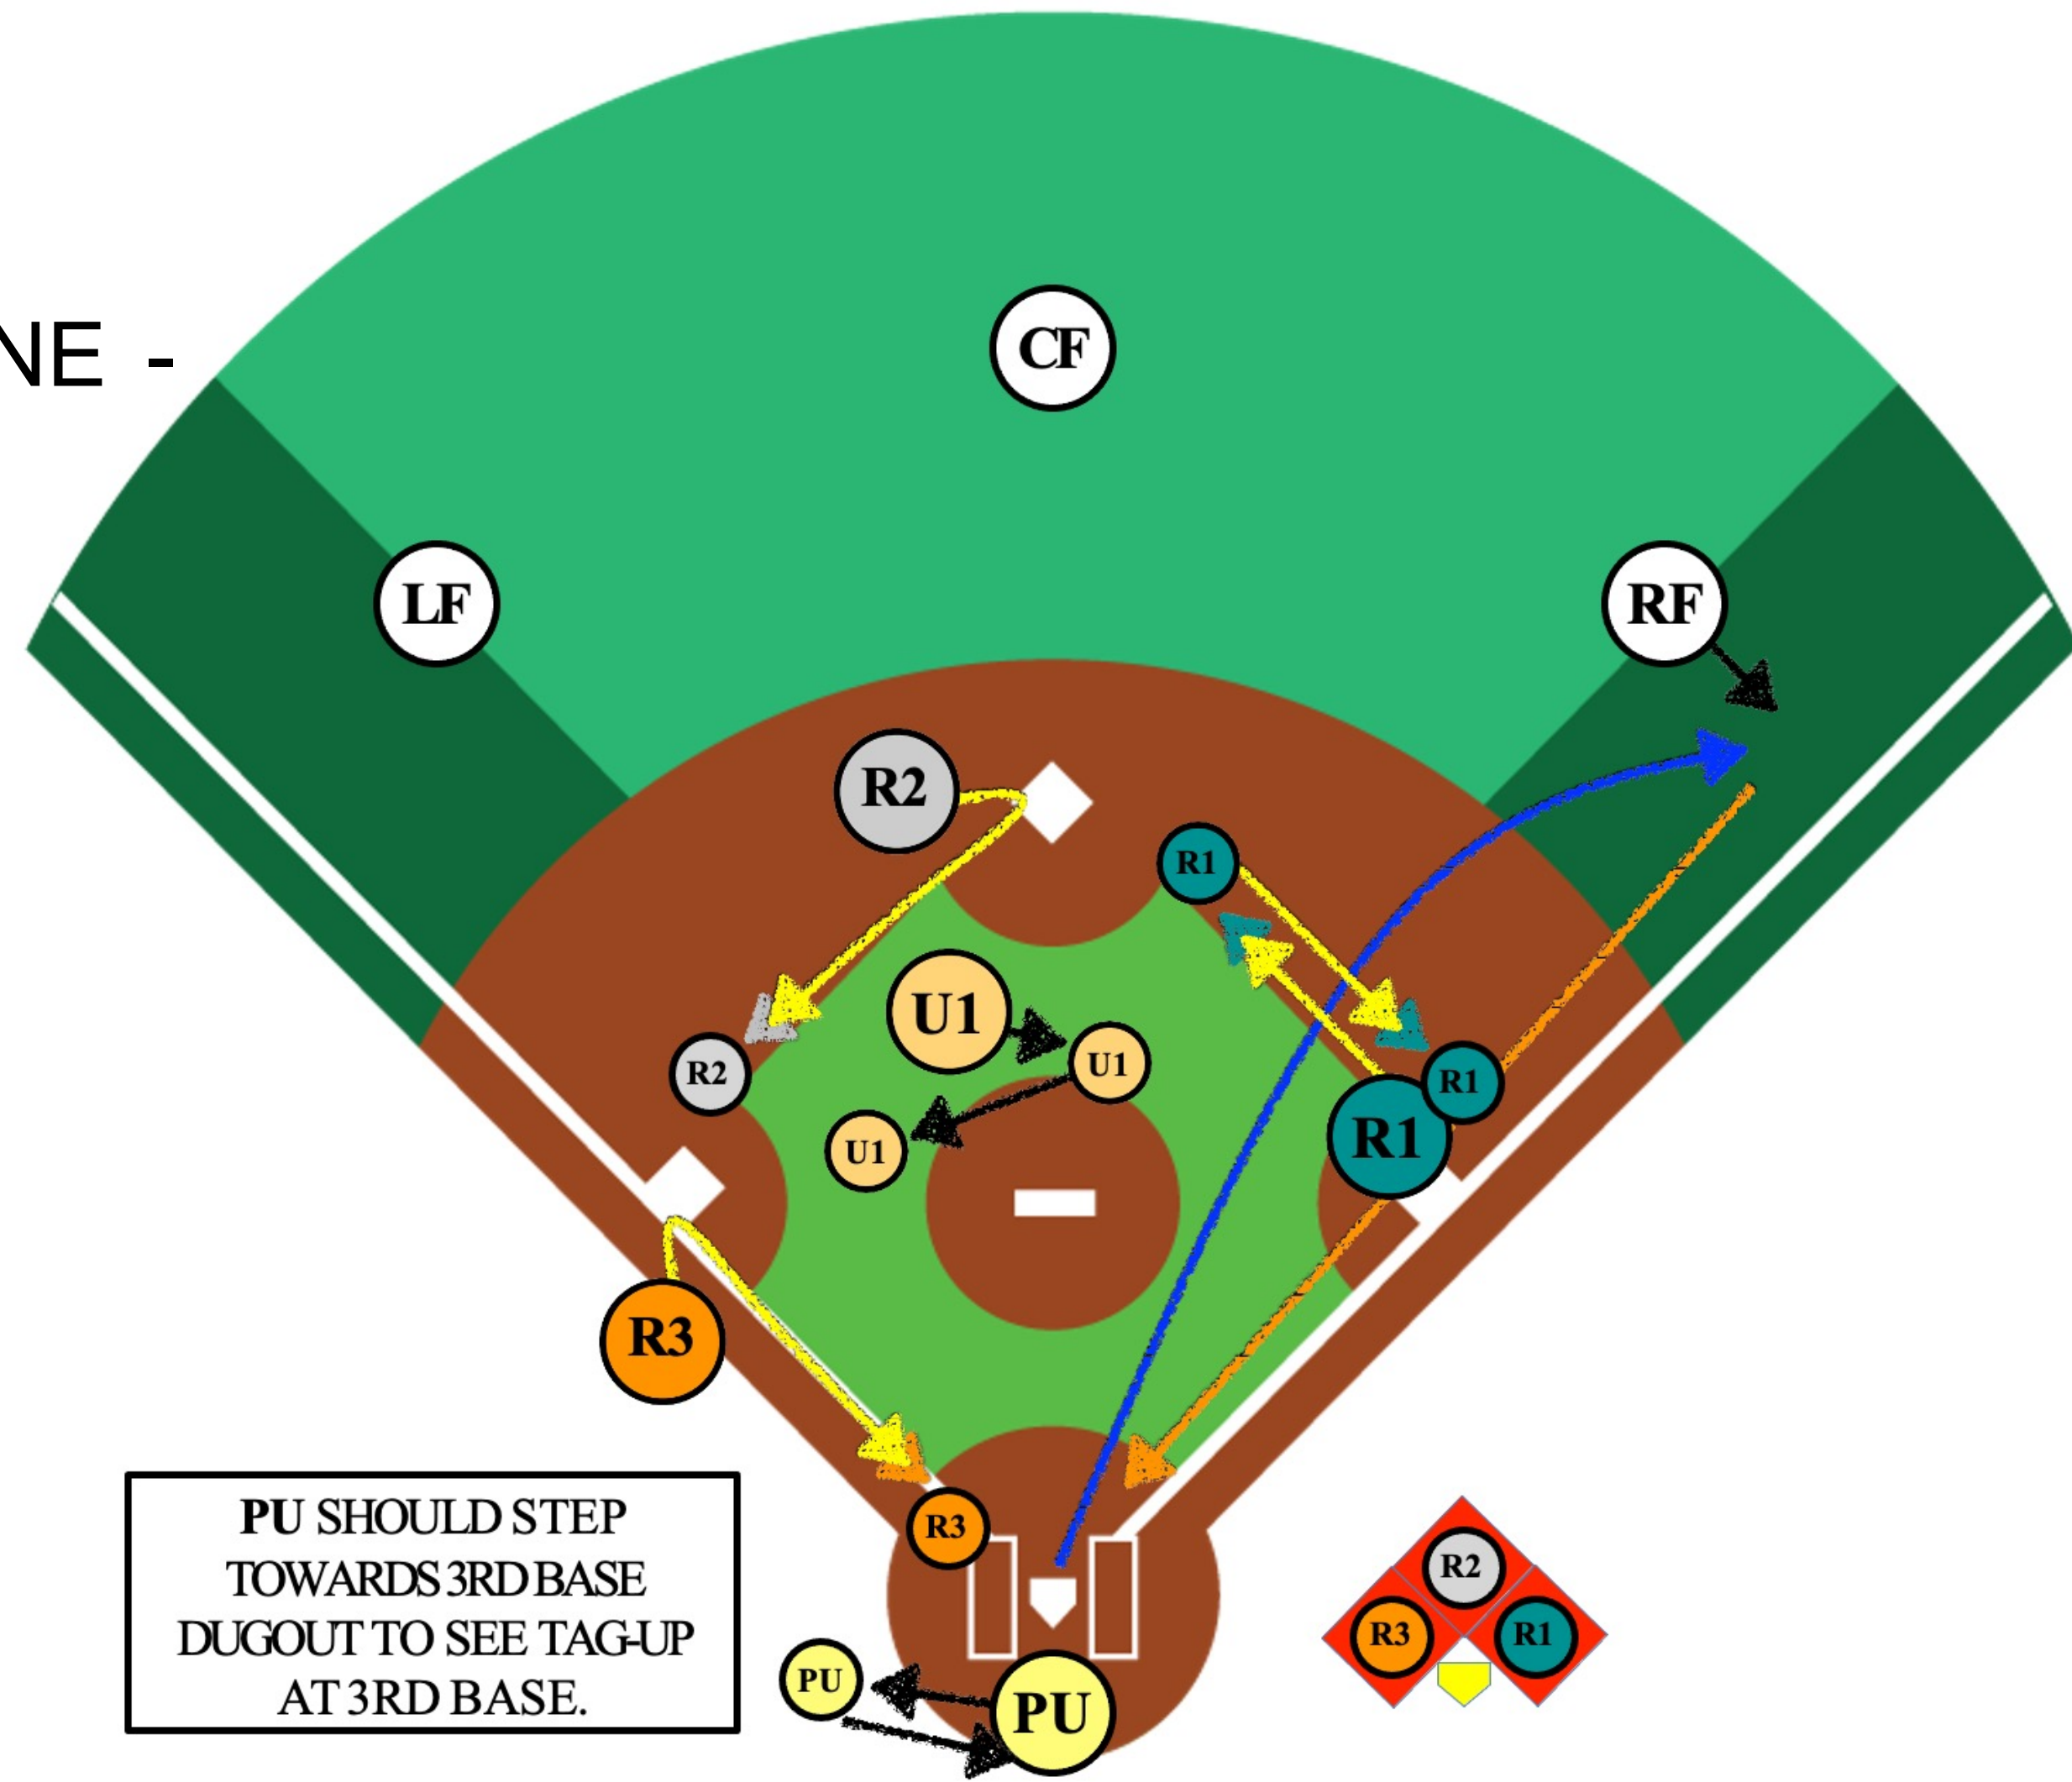

2 UMPIRE MECHANICS

FLY BALL TO RIGHT FIELD LINE - CATCH

1. **RF** Right Field
   - **LF** Left Field
   - **CF** Center Field
   - **R1** Runner on 1st
   - **R2** Runner on 2nd
   - **R3** Runner on 3rd
   - **U1** 1st Base Umpire
   - **PU** Home Plate Umpire
2. Fly Ball **CATCH** (blue arrow)
3. Runner's path (yellow arrow)
4. Throw (orange arrow)