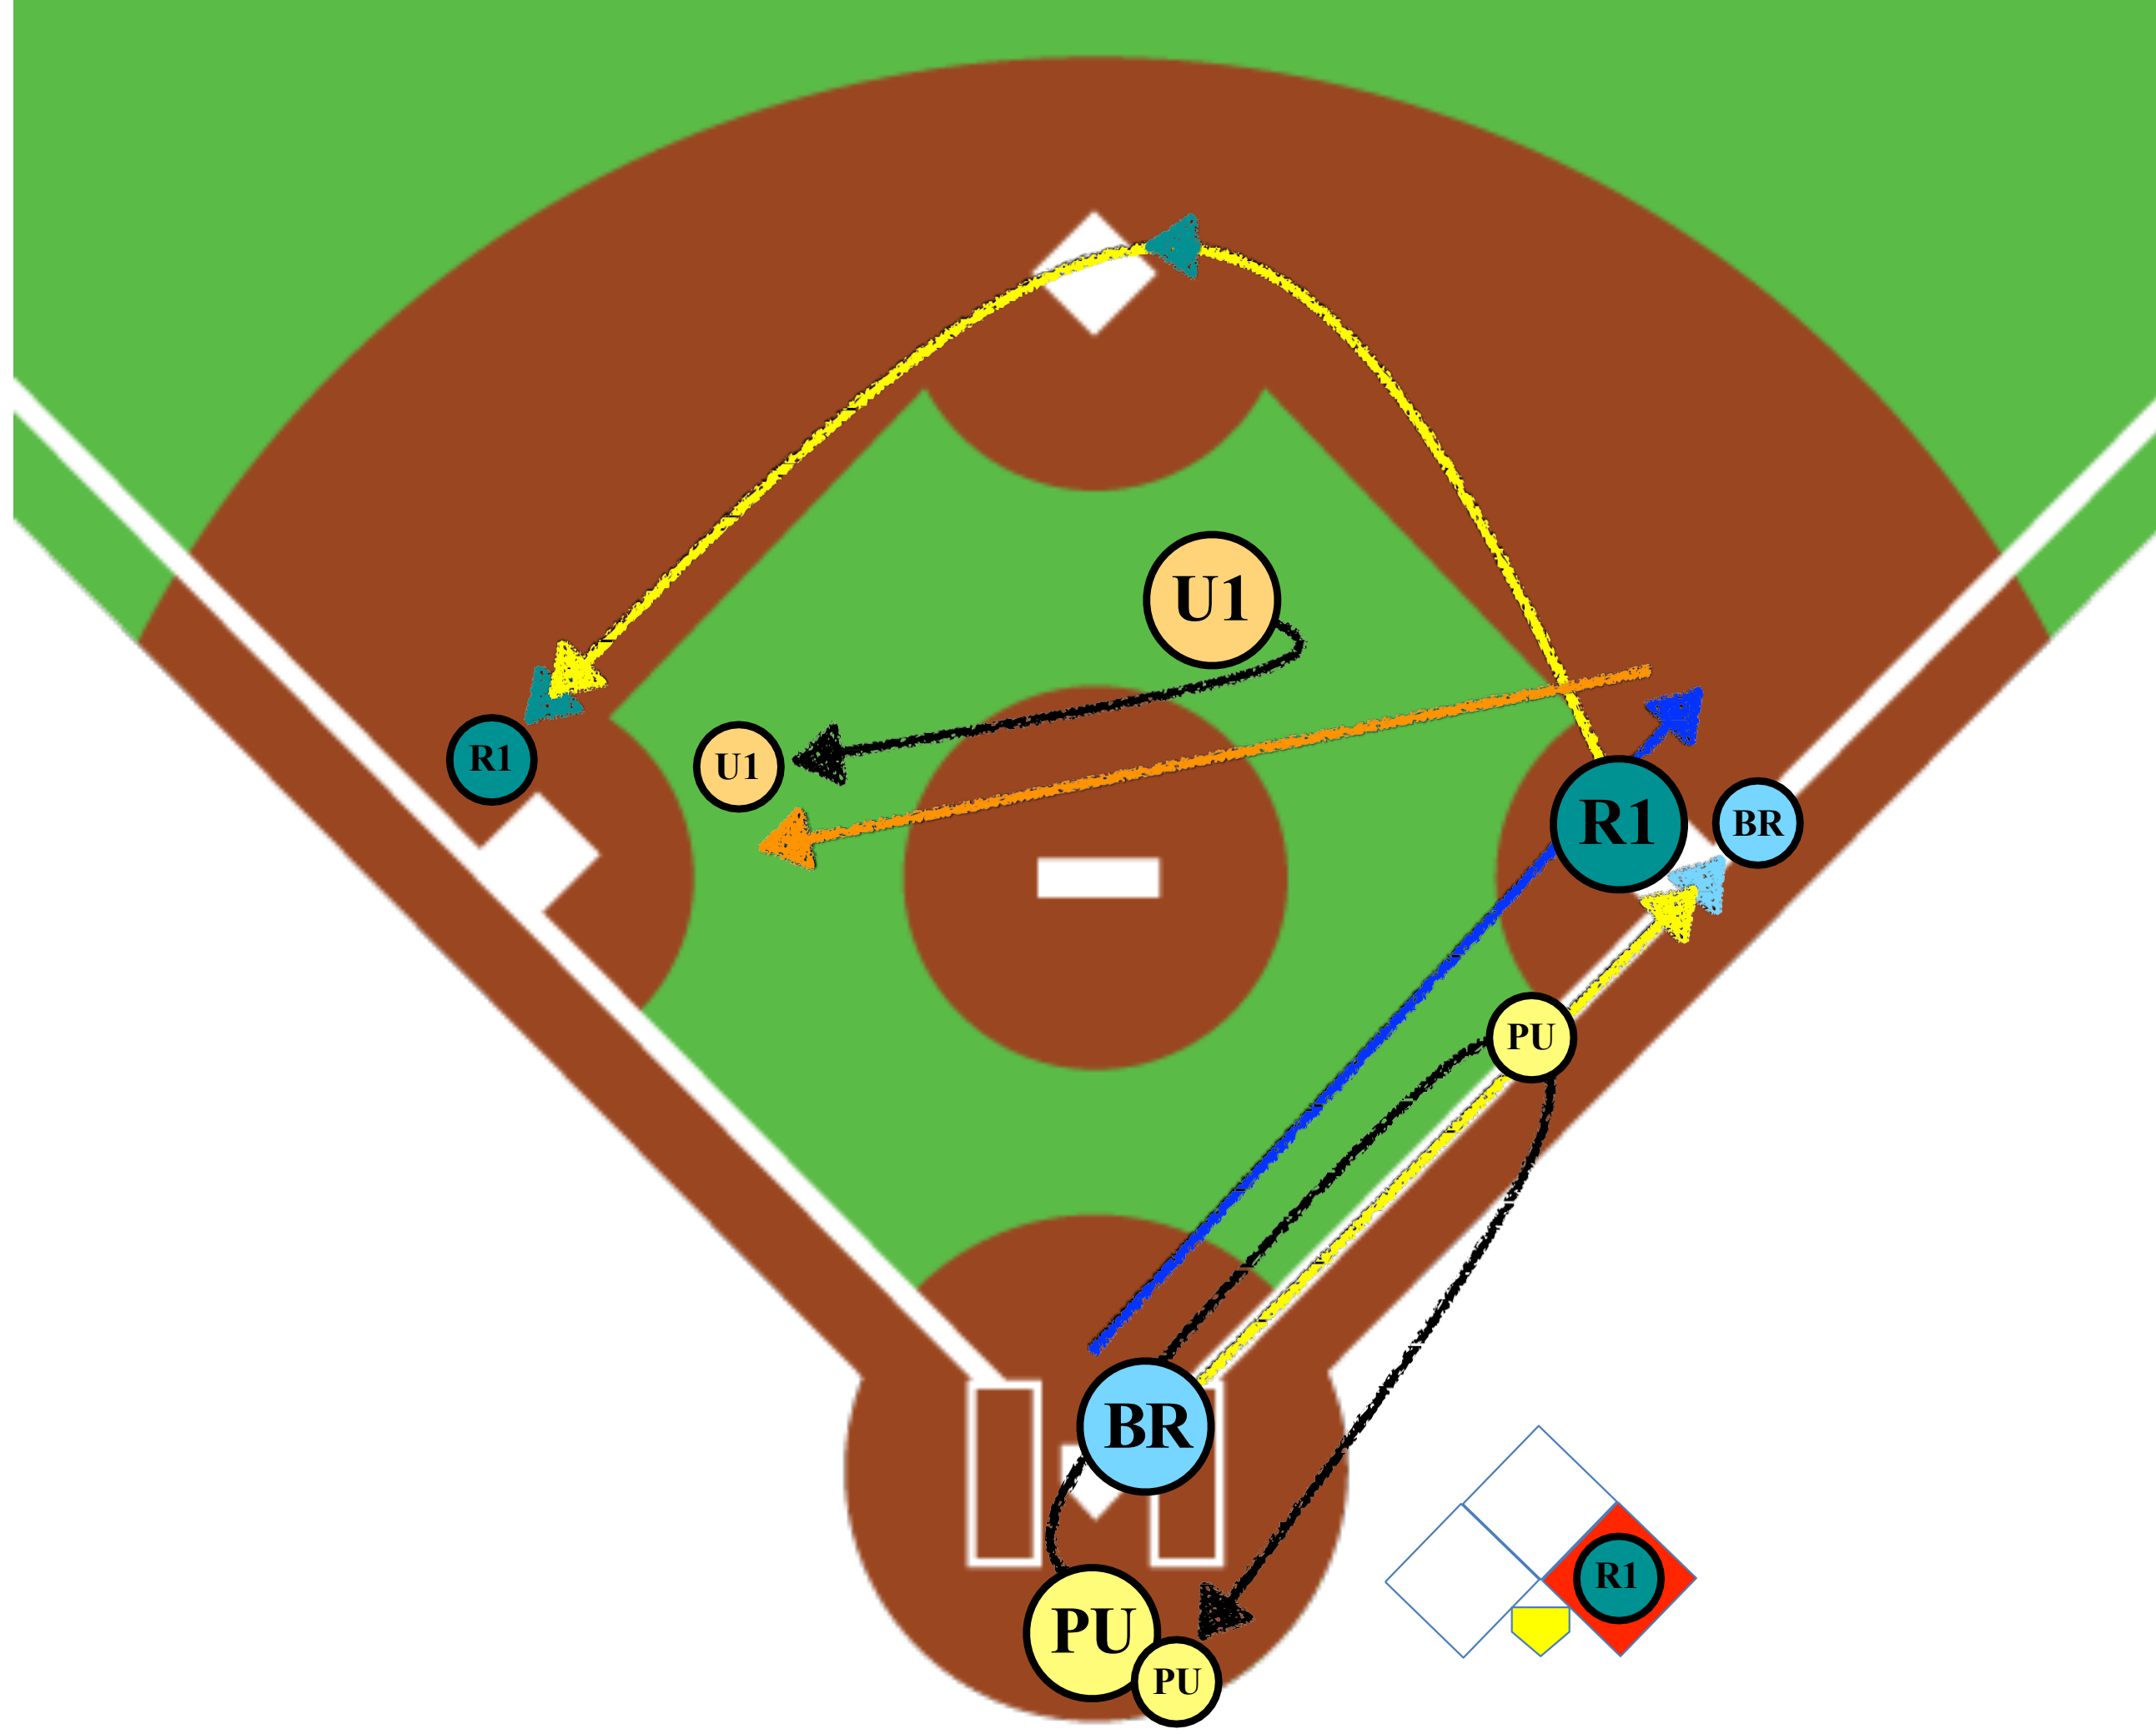

2 UMPIRE MECHANICS

PLAYS WITHIN THE INFIELD -
PLATE UMPIRE STAYS ON THE
FOUL LINE

- Throw
- Runner's path
- Ground Ball
- **BR** Batter-Runner
- **R1** Runner on 1st
- **U1** 1st Base Umpire
- **PU** Home Plate Umpire