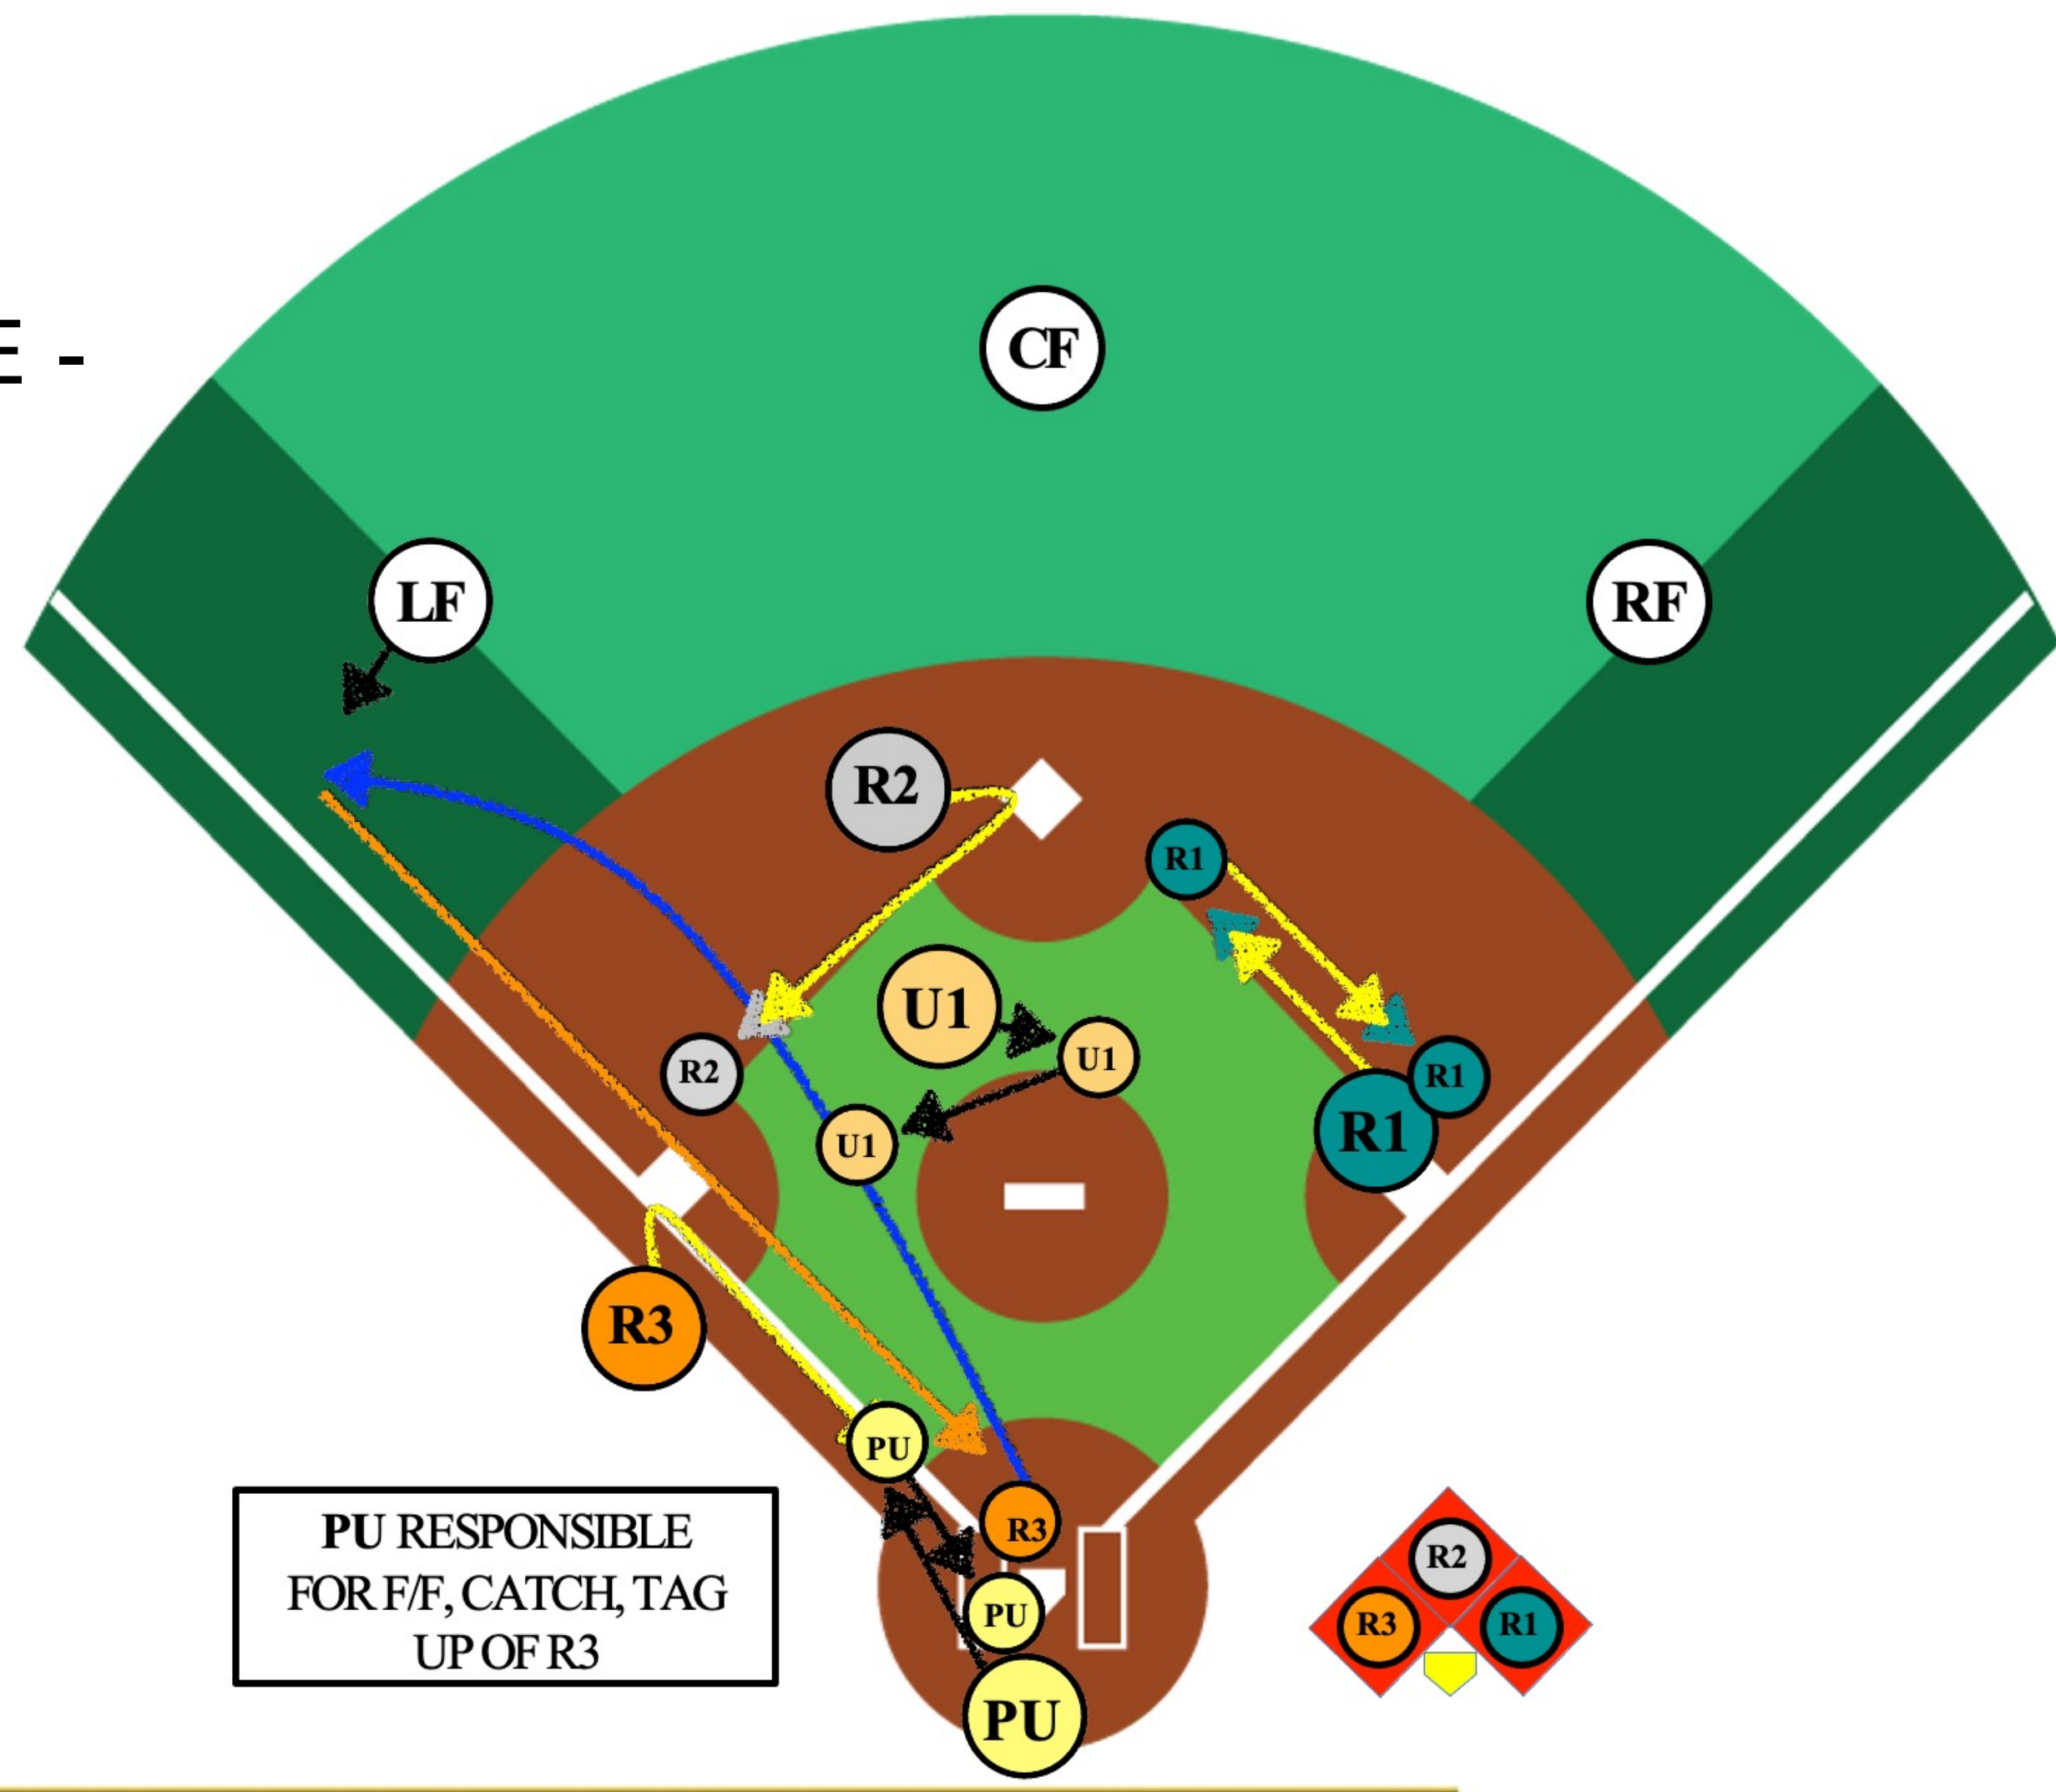

2 UMPIRE MECHANICS

FLY BALL TO LEFT FIELD LINE - CATCH

1. **RF** Right Field
   - **LF** Left Field
   - **CF** Center Field
   - **R1** Runner on 1st
   - **R2** Runner on 2nd
   - **R3** Runner on 3rd
   - **U1** 1st Base Umpire
   - **PU** Home Plate Umpire
2. Fly Ball **CATCH**
3. Throw
4. Runner's Path