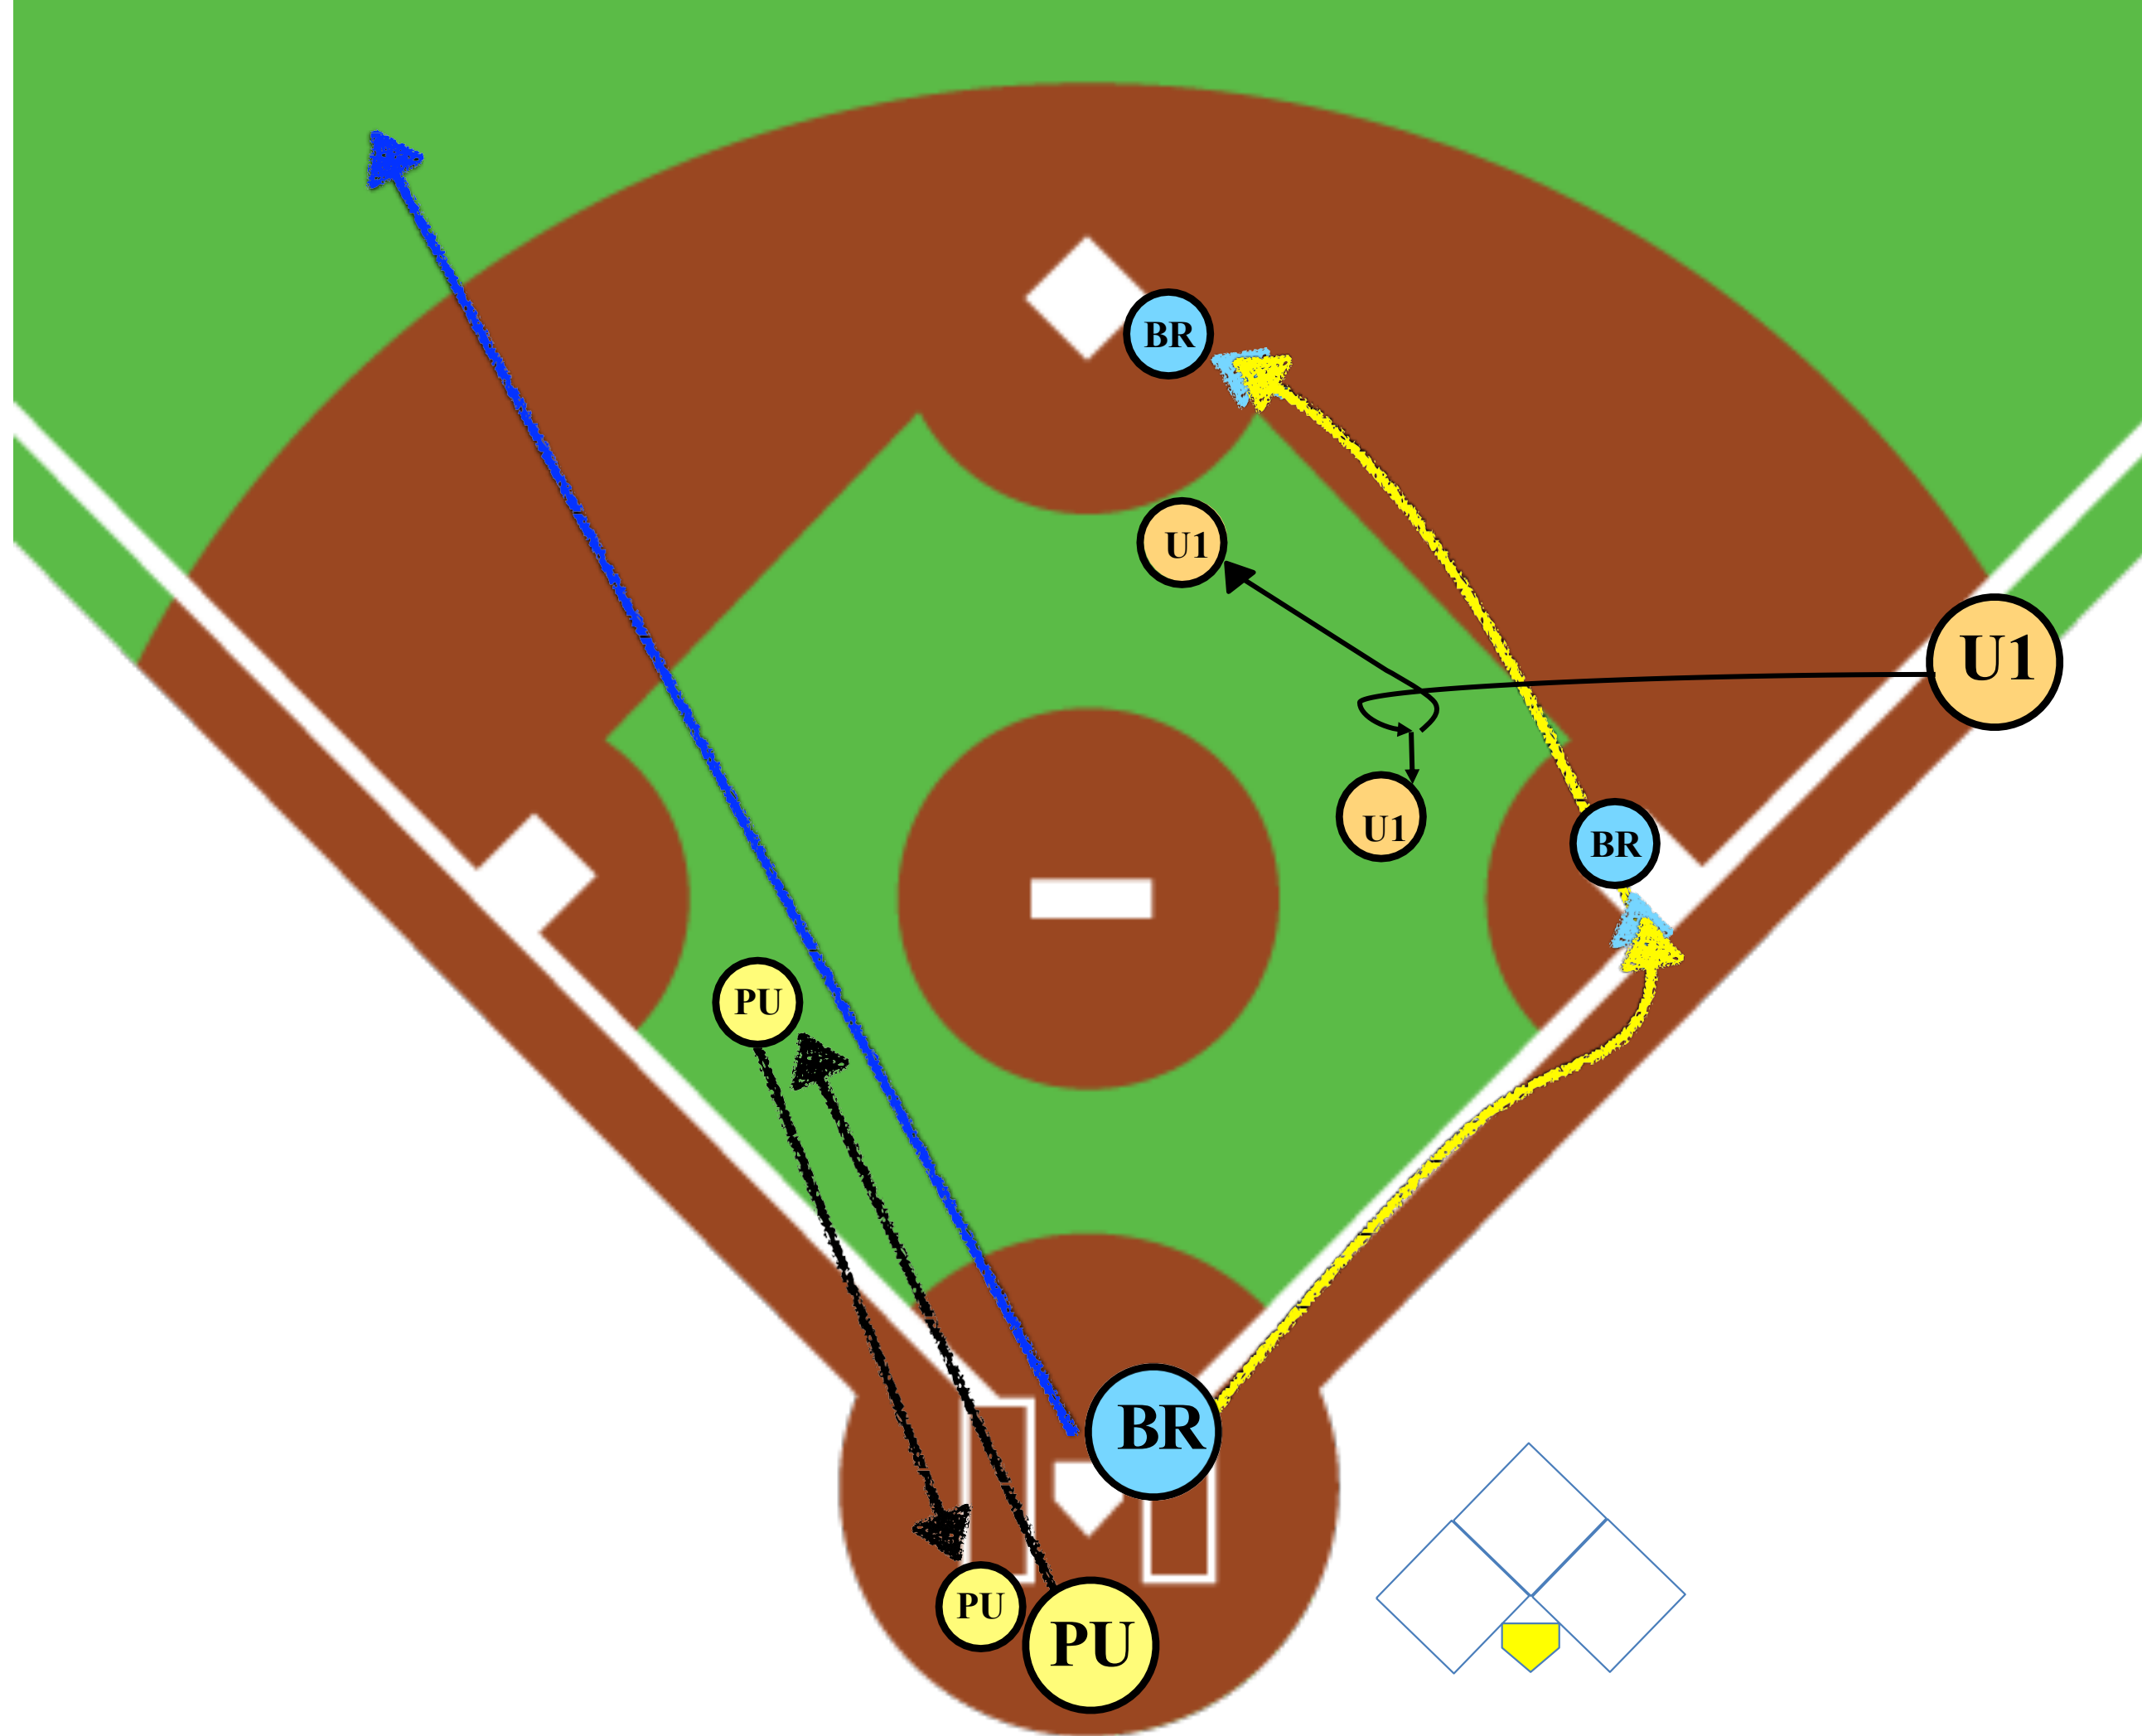

2 UMPIRE MECHANICS

CLEAN HIT TO THE OUTFIELD

- SINGLE

U1 PIVOTS, CHECKS RUNNER AND DROPS TOWARDS MIDPOINT OF THE 45 FOOT LINE

- DOUBLE

U1 PIVOTS AND CONTINUES WITH BR

Ground Ball

Runner's Path

Single

Ground Ball

BR Batter-Runner

U1 1st Base Umpire

PU Home Plate Umpire