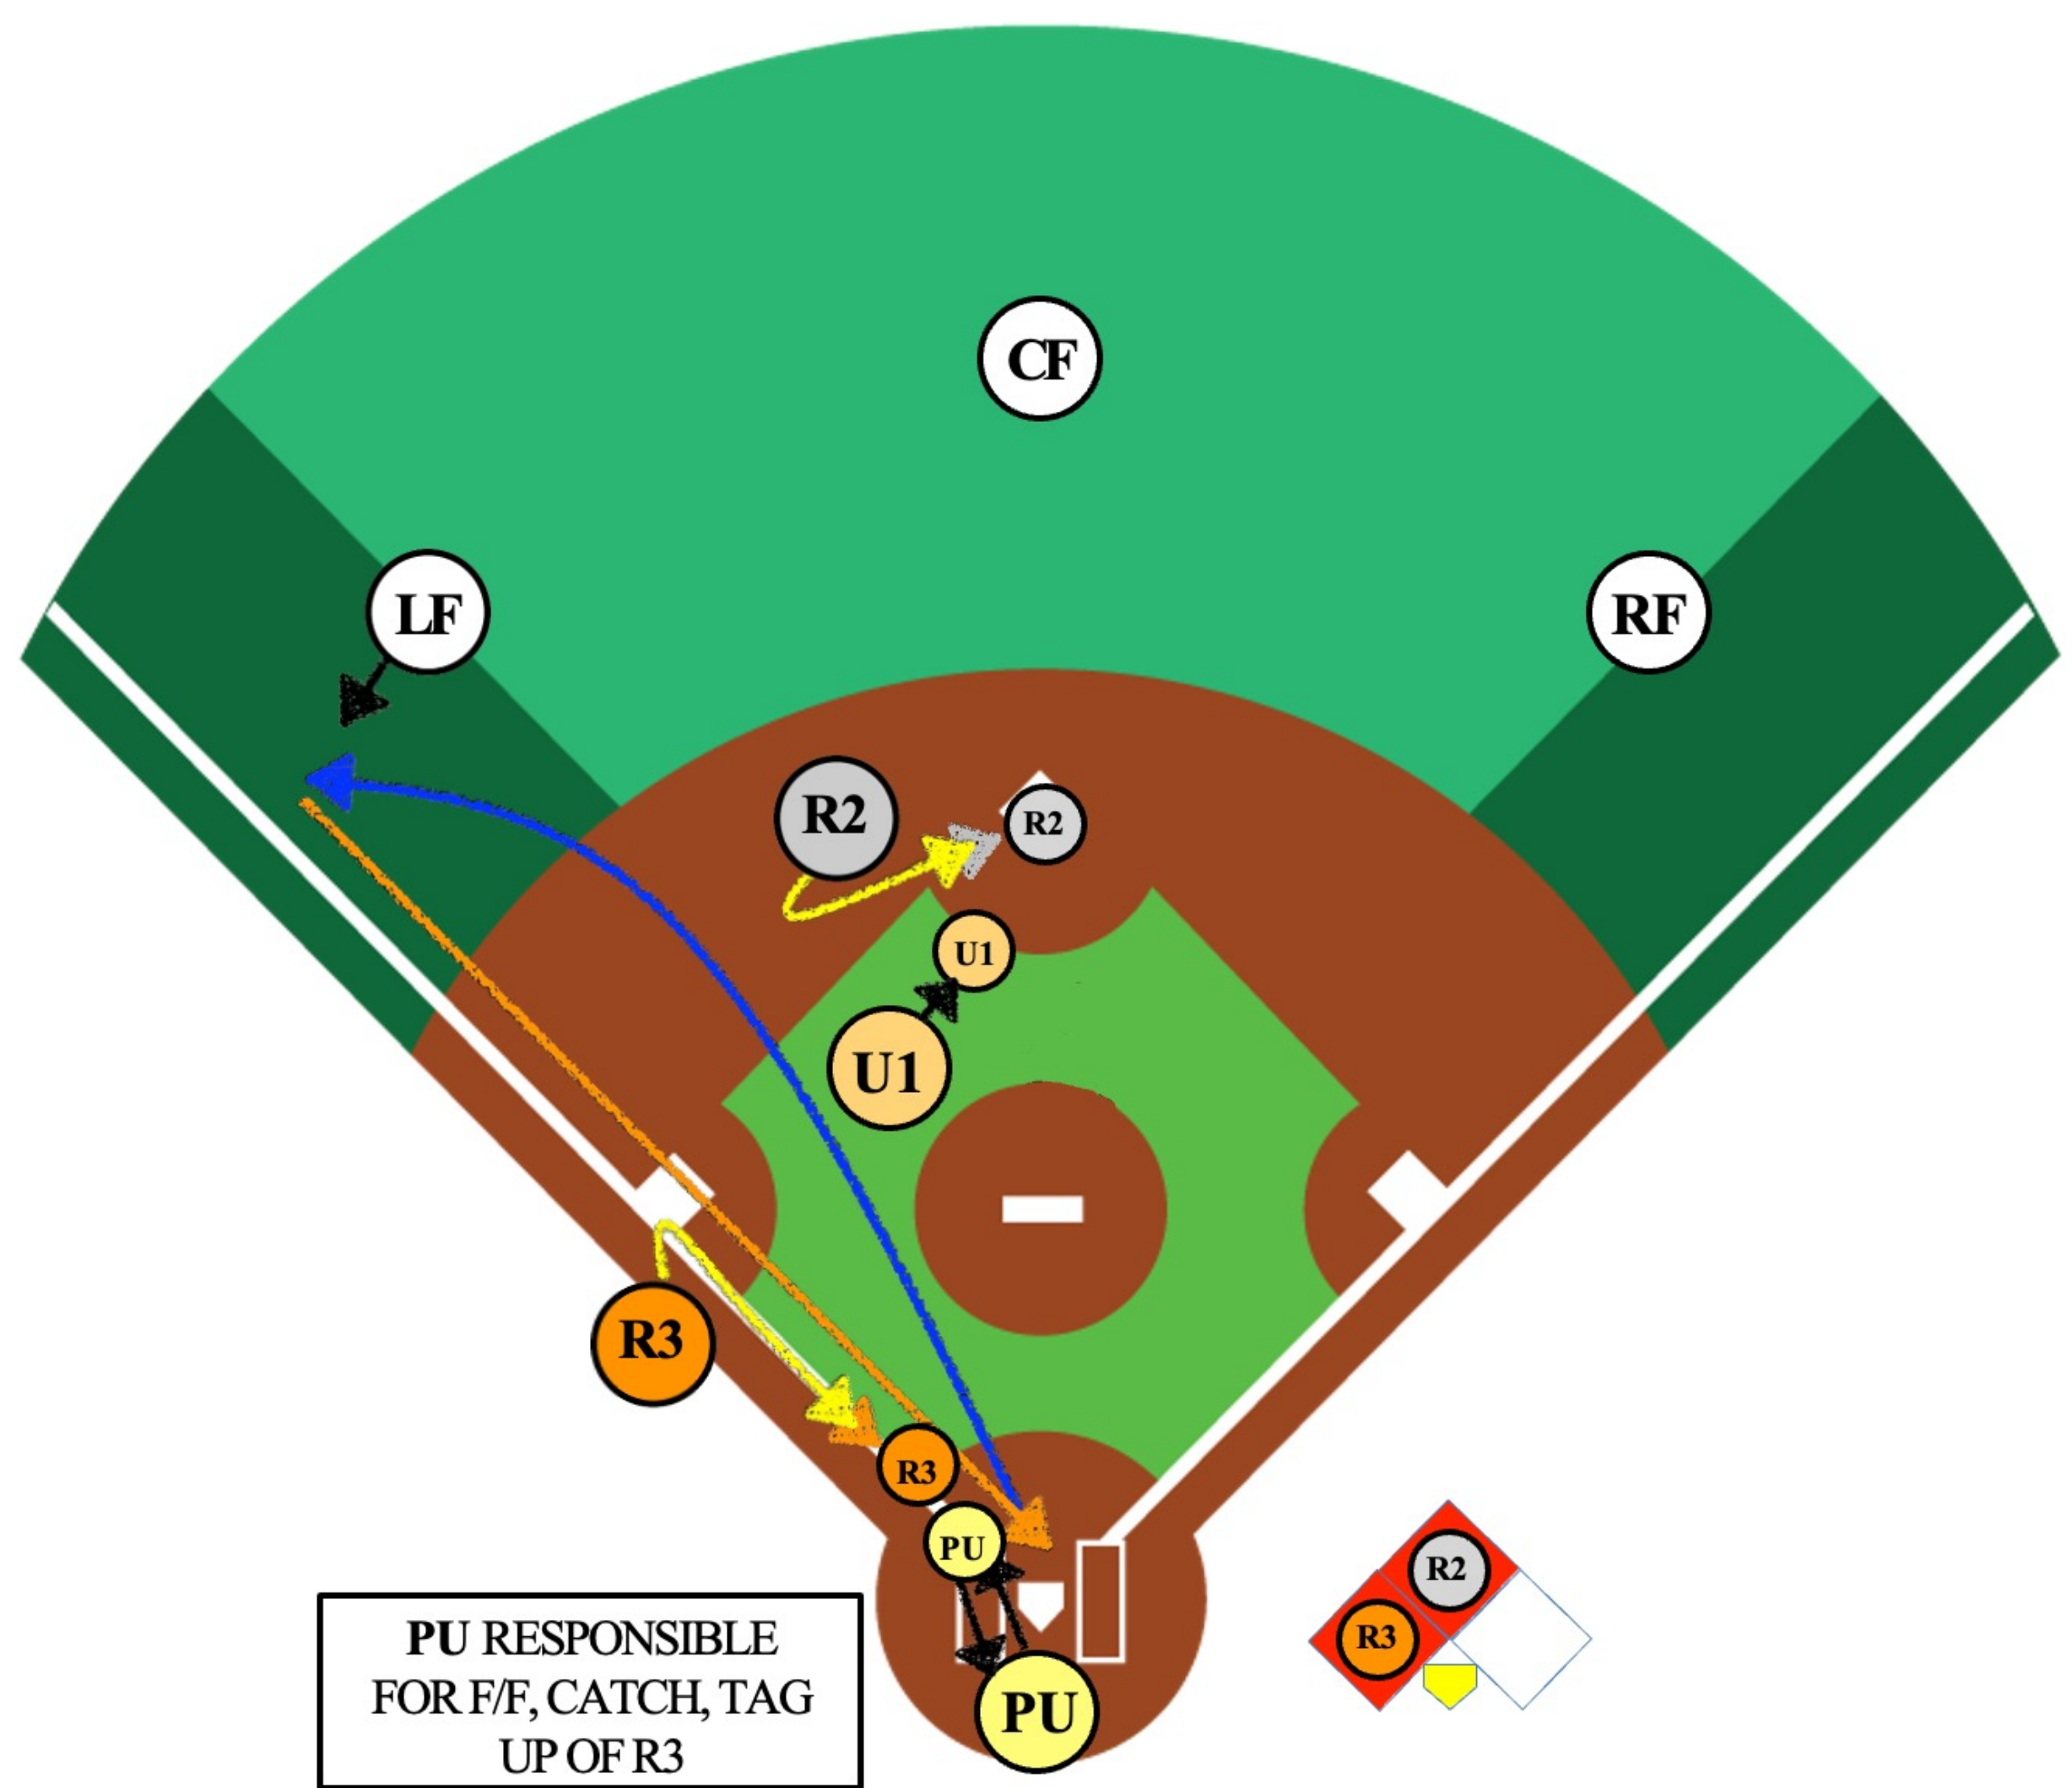

2 UMPIRE MECHANICS

FLYBALL TO LEFT FIELD LINE CATCH

1. **RF** Right Field
   - **LF** Left Field
   - **CF** Center Field
   - **R2** Runner on 2nd
   - **R3** Runner on 3rd
   - **U1** 1st Base Umpire
   - **PU** Home Plate Umpire
2. Fly Ball **CATCH**
3. Throw
4. Runner's Path