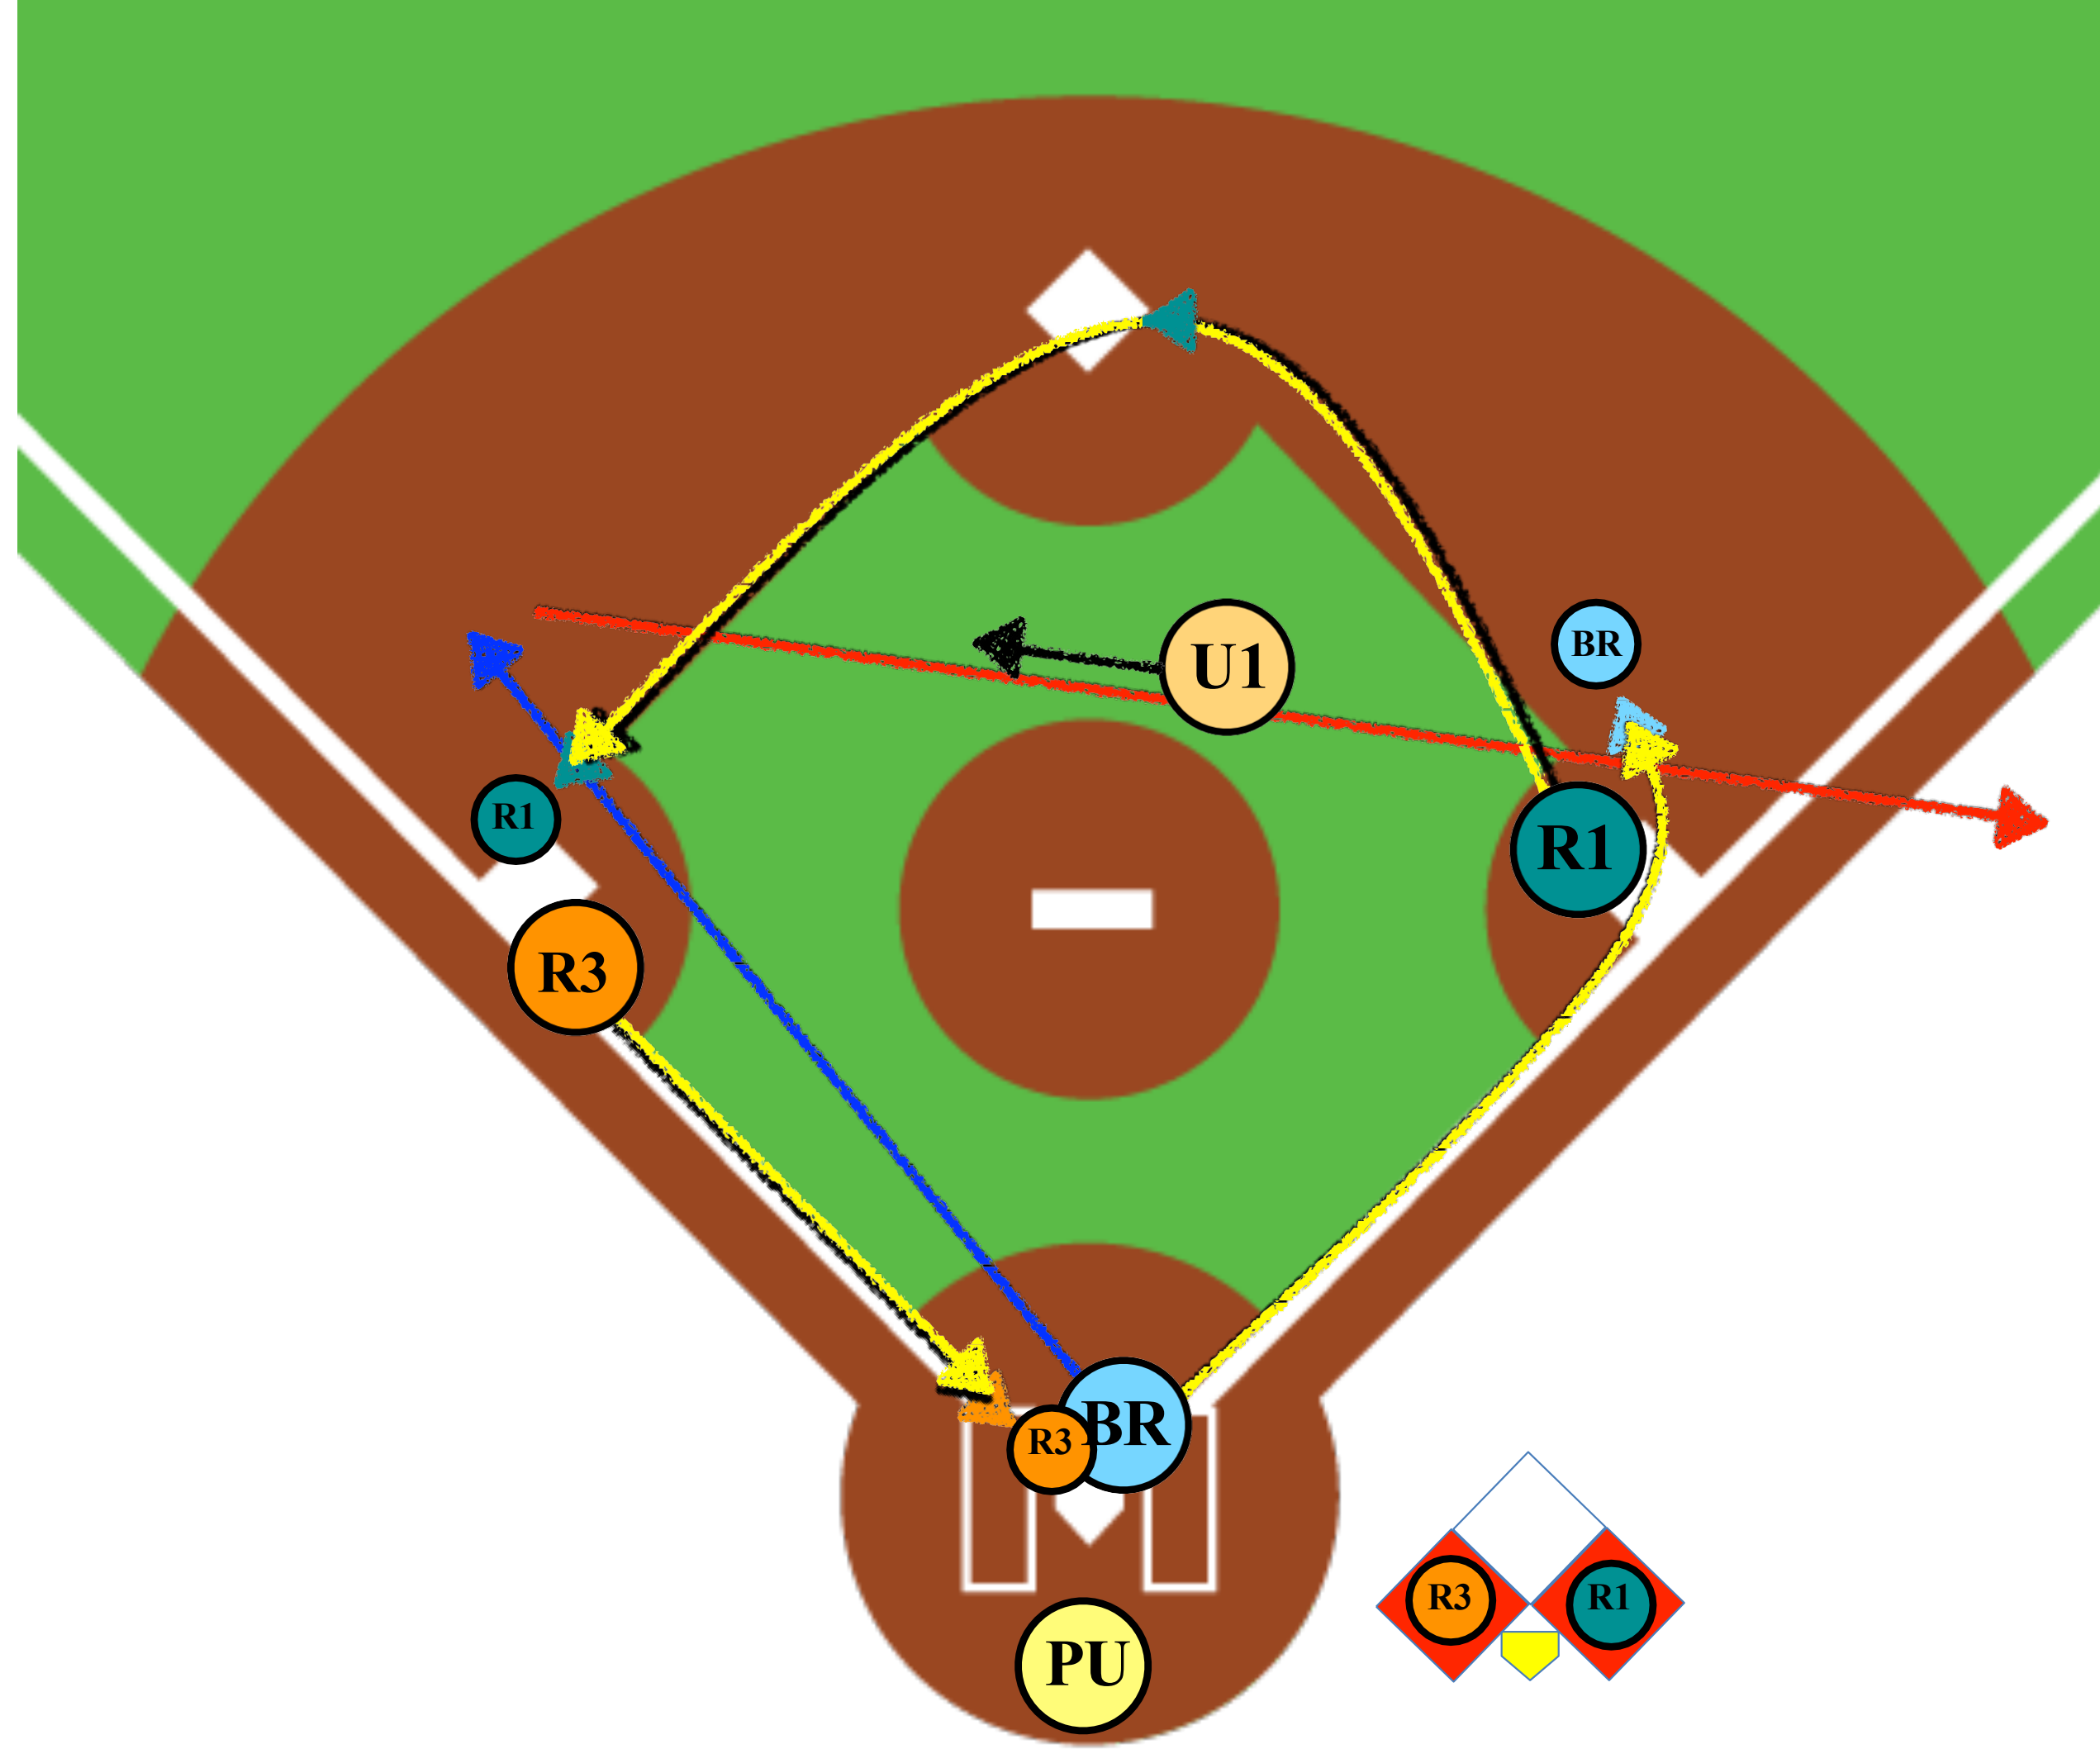

2 UMPIRE MECHANICS

PLAYS WITHIN THE INFIELD ON AN OVERTHROW

- Wild Throw
- Runner's path
- Ground Ball
- Batter-Runner
- Runner on 3rd
- Runner on 1st
- 1st Base Umpire
- Home Plate Umpire