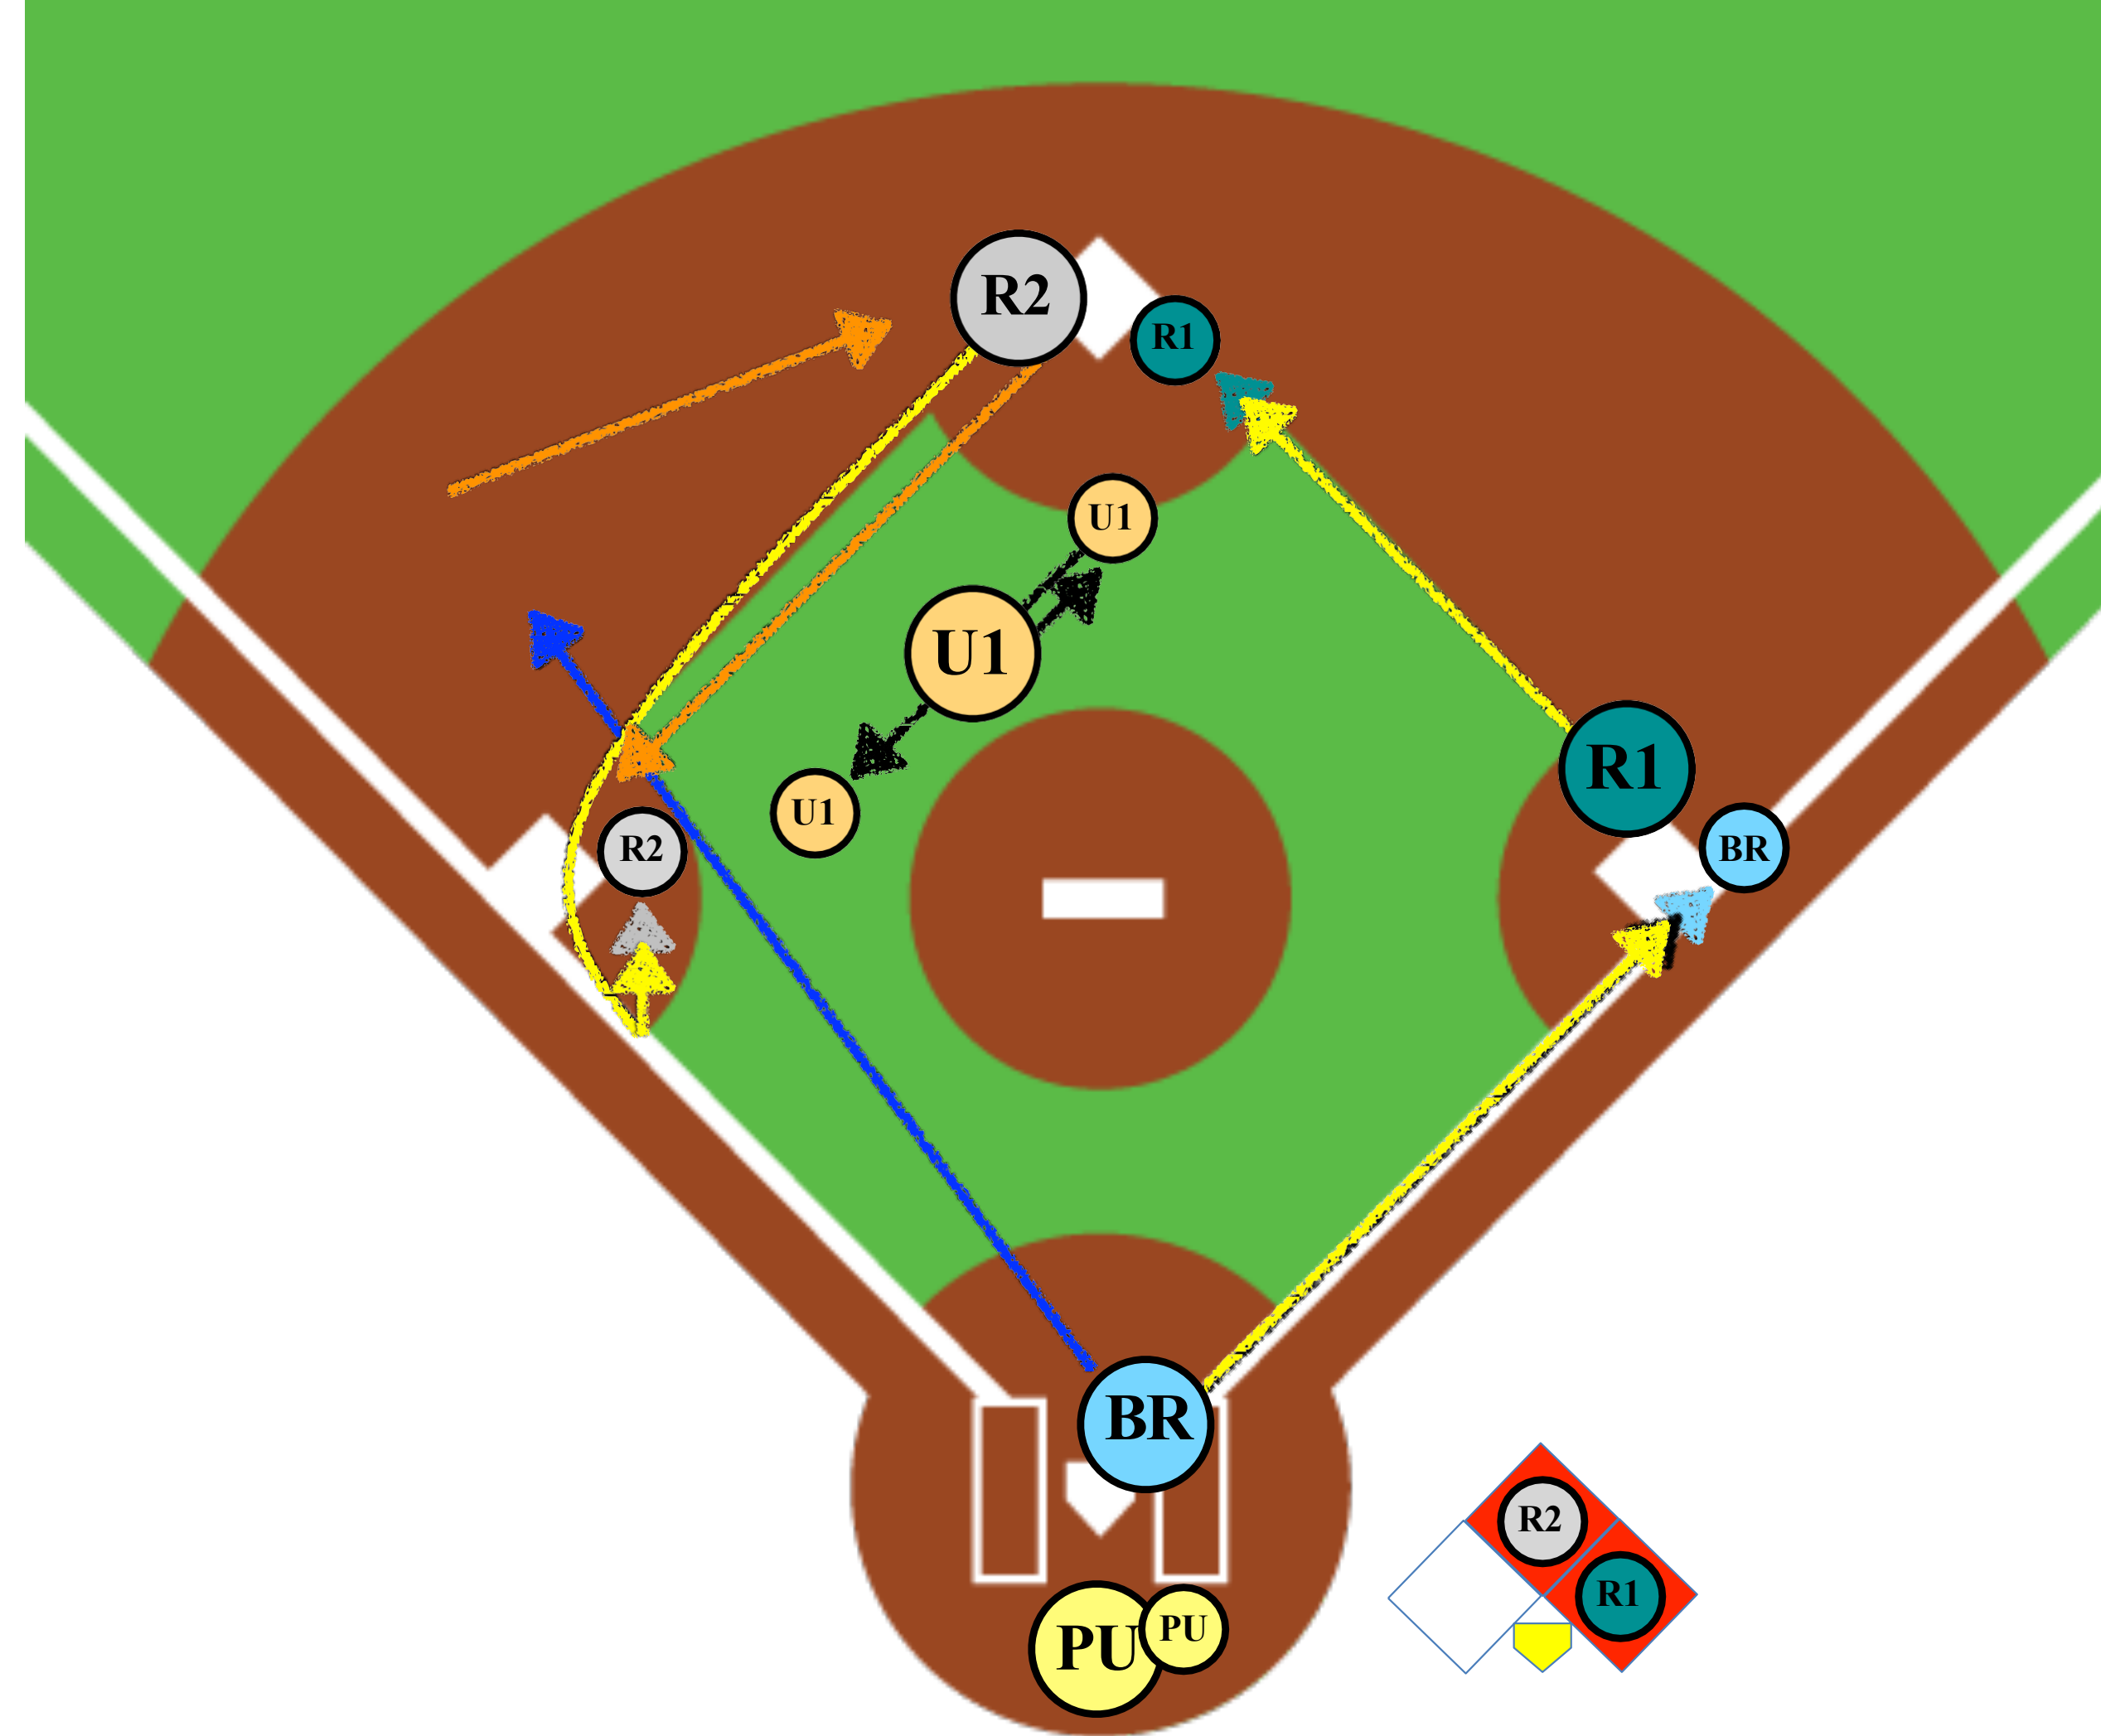

2 UMPIRE MECHANICS PLAYS WITHIN THE INFIELD

- Throw
- Ground Ball
- Runner's path
- **BR** Batter-Runner
- **R1** Runner on 1st
- **R2** Runner on 2nd
- **U1** 1st Base Umpire
- **PU** Home Plate Umpire