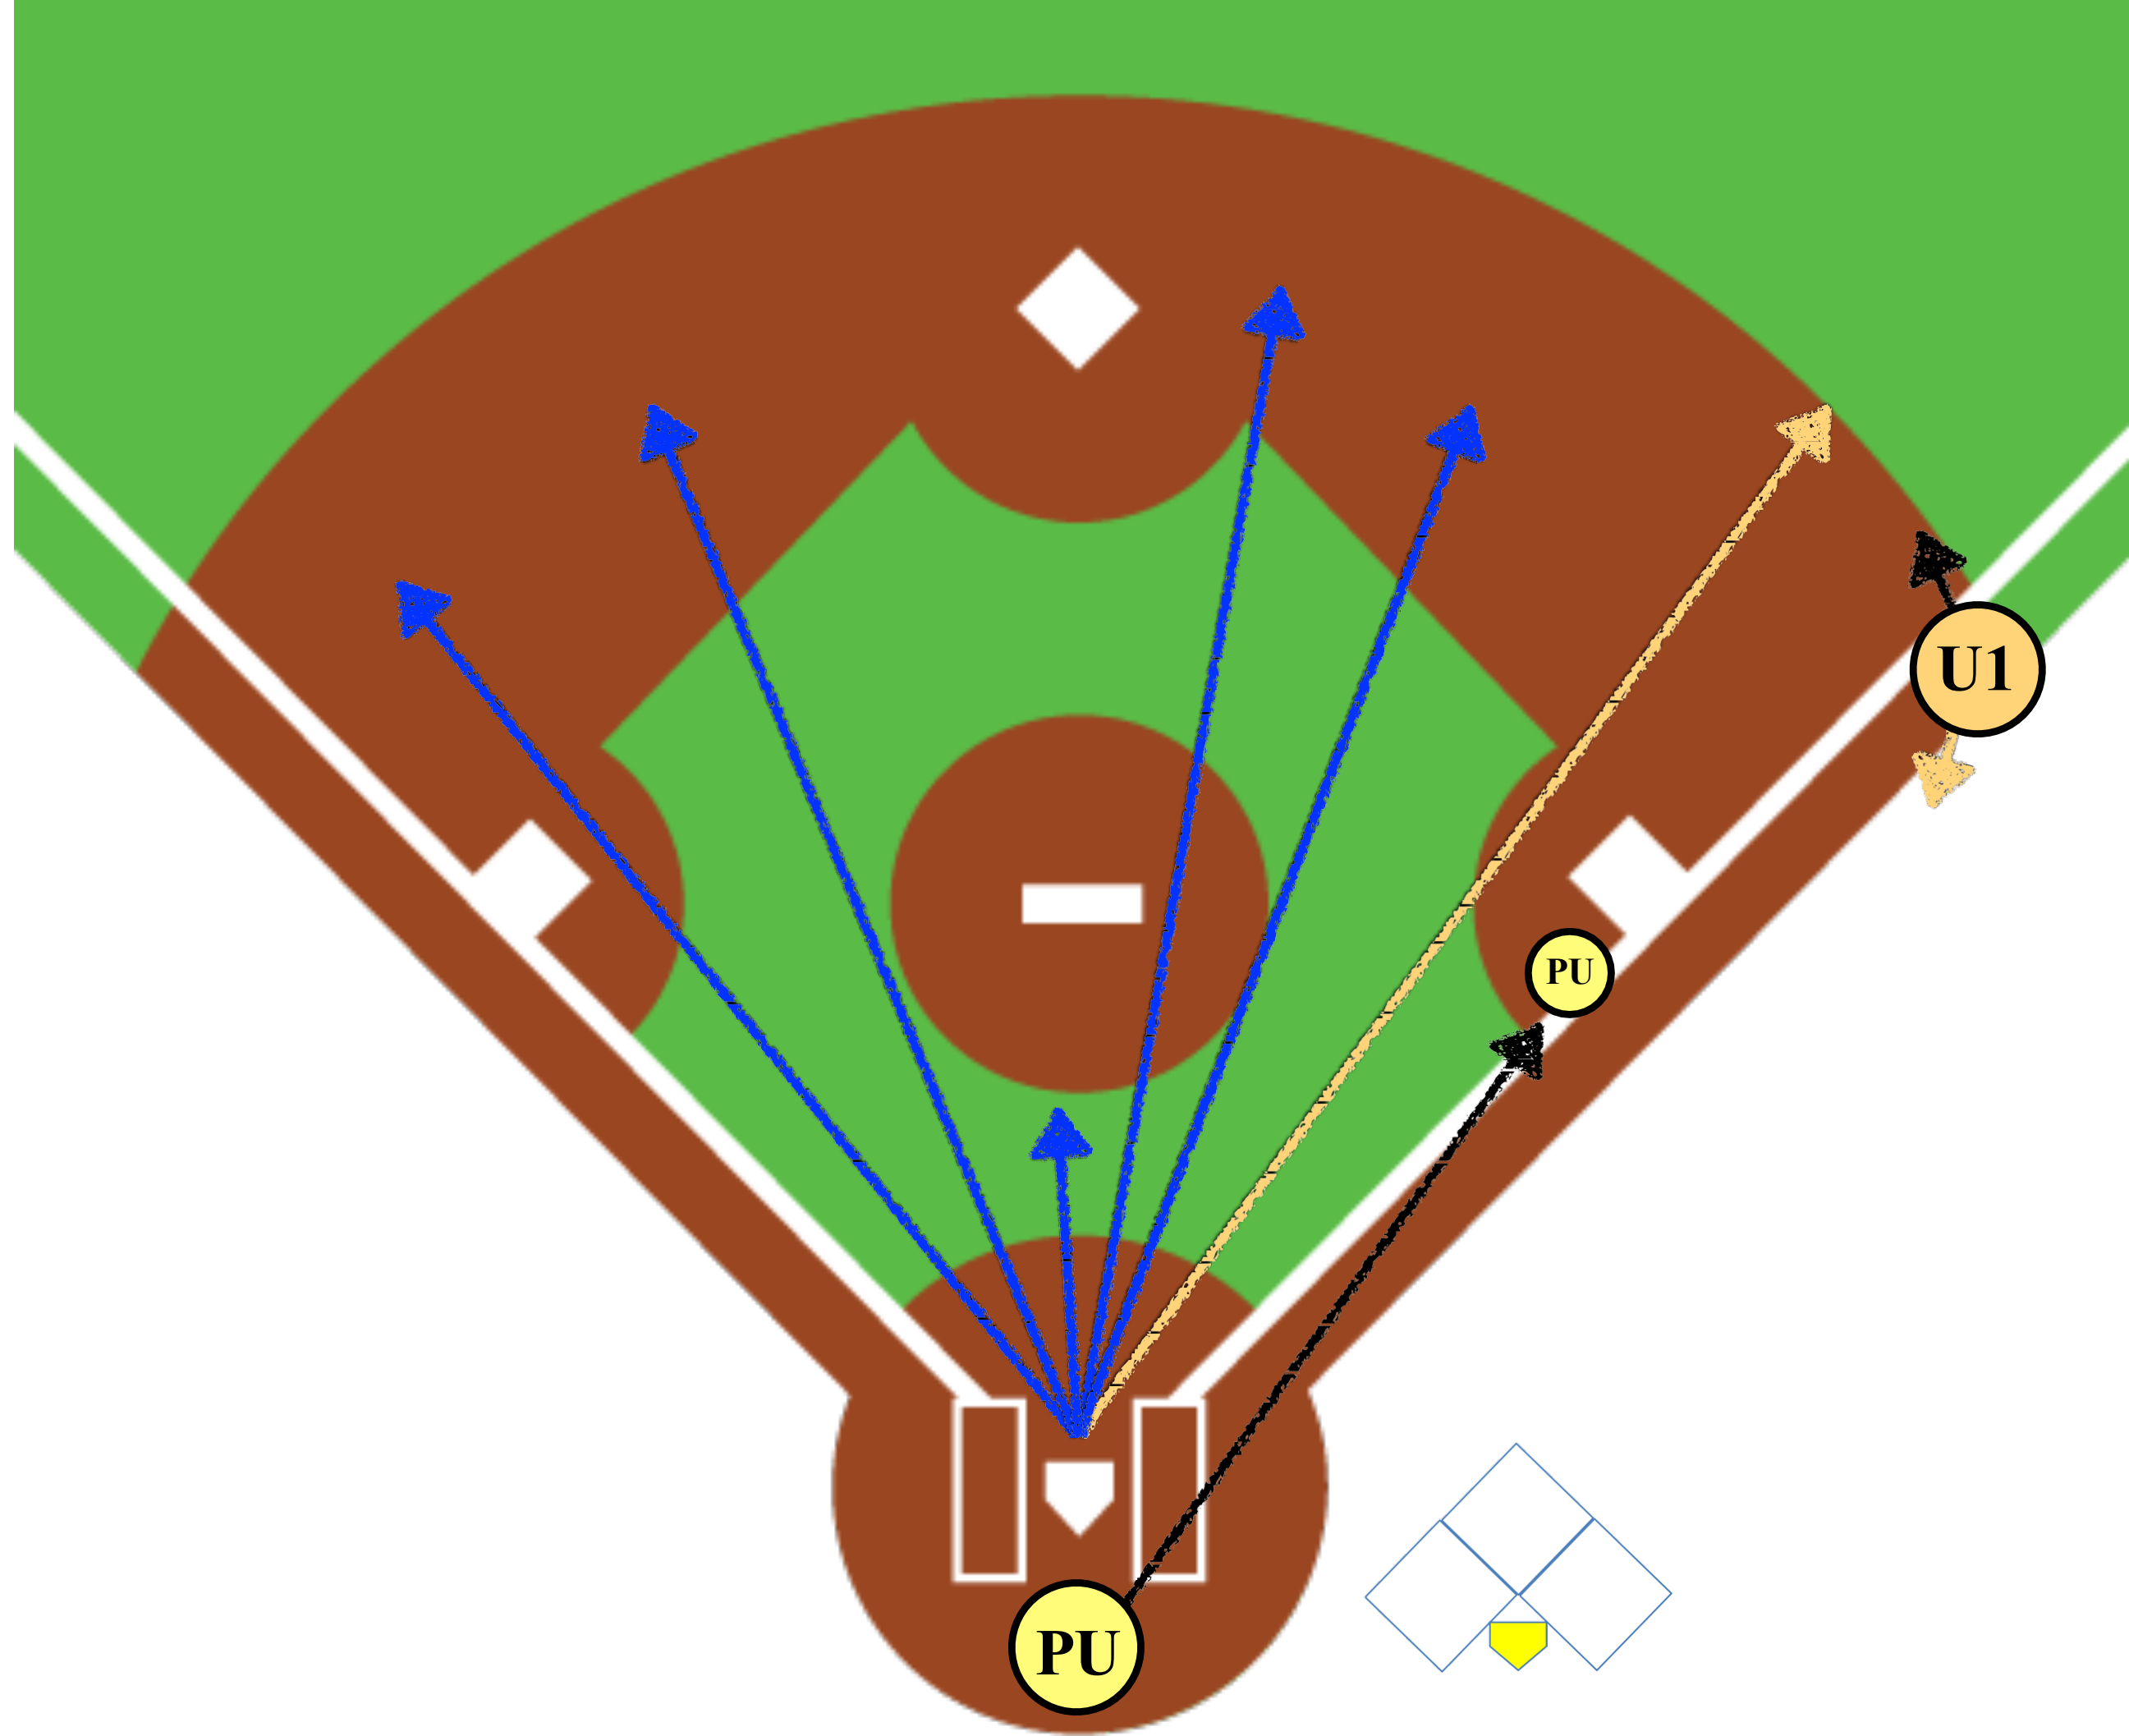

2 UMPIRE MECHANICS

COVERAGE FOR ALL
PLAYS IN THE INFIELD

- Ground Ball
- Ground Ball
- 1st Base Umpire
- Home Plate Umpire