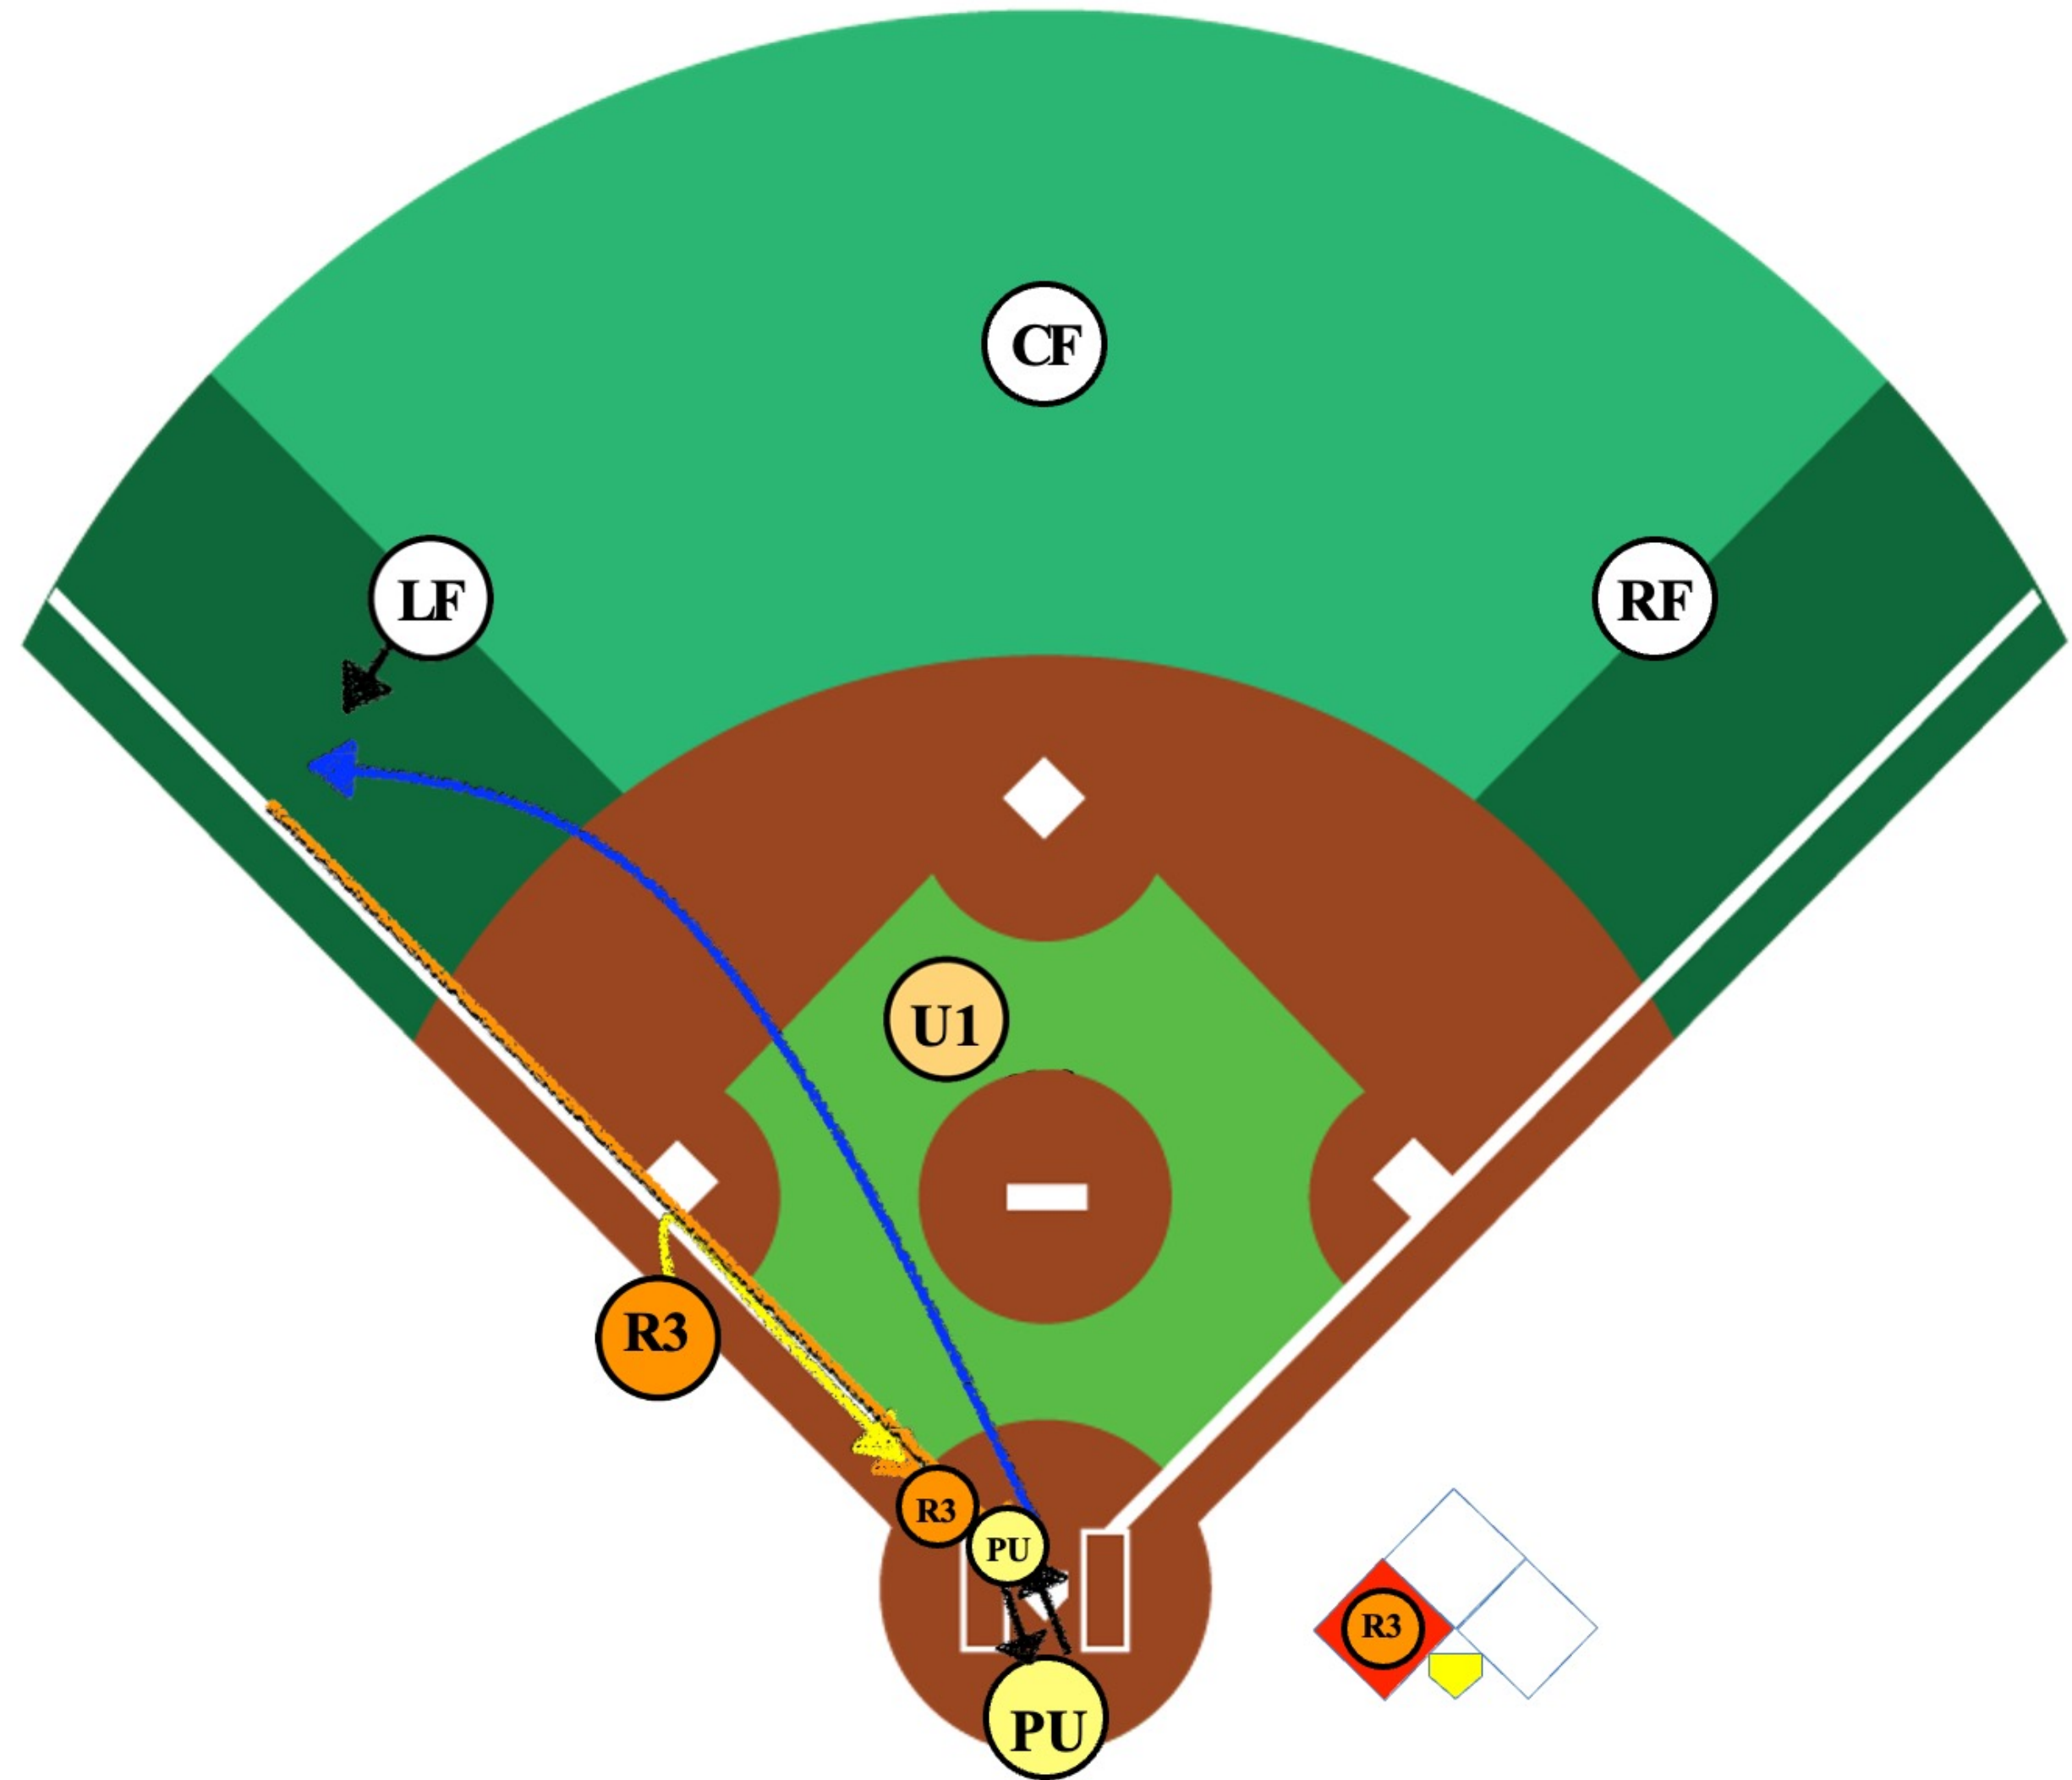

2 UMPIRE MECHANICS

FLYBALL TO LEFT FIELD LINE CATCH

- **RF** Right Field
- **LF** Left Field
- **CF** Center Field
- **U1** 1st Base Umpire
- **PU** Home Plate Umpire
- **R3** Runner on 3rd
- **Throw** (Orange arrow)
- **Fly Ball CATCH** (Blue arrow)
- **Runner's Path** (Yellow arrow)