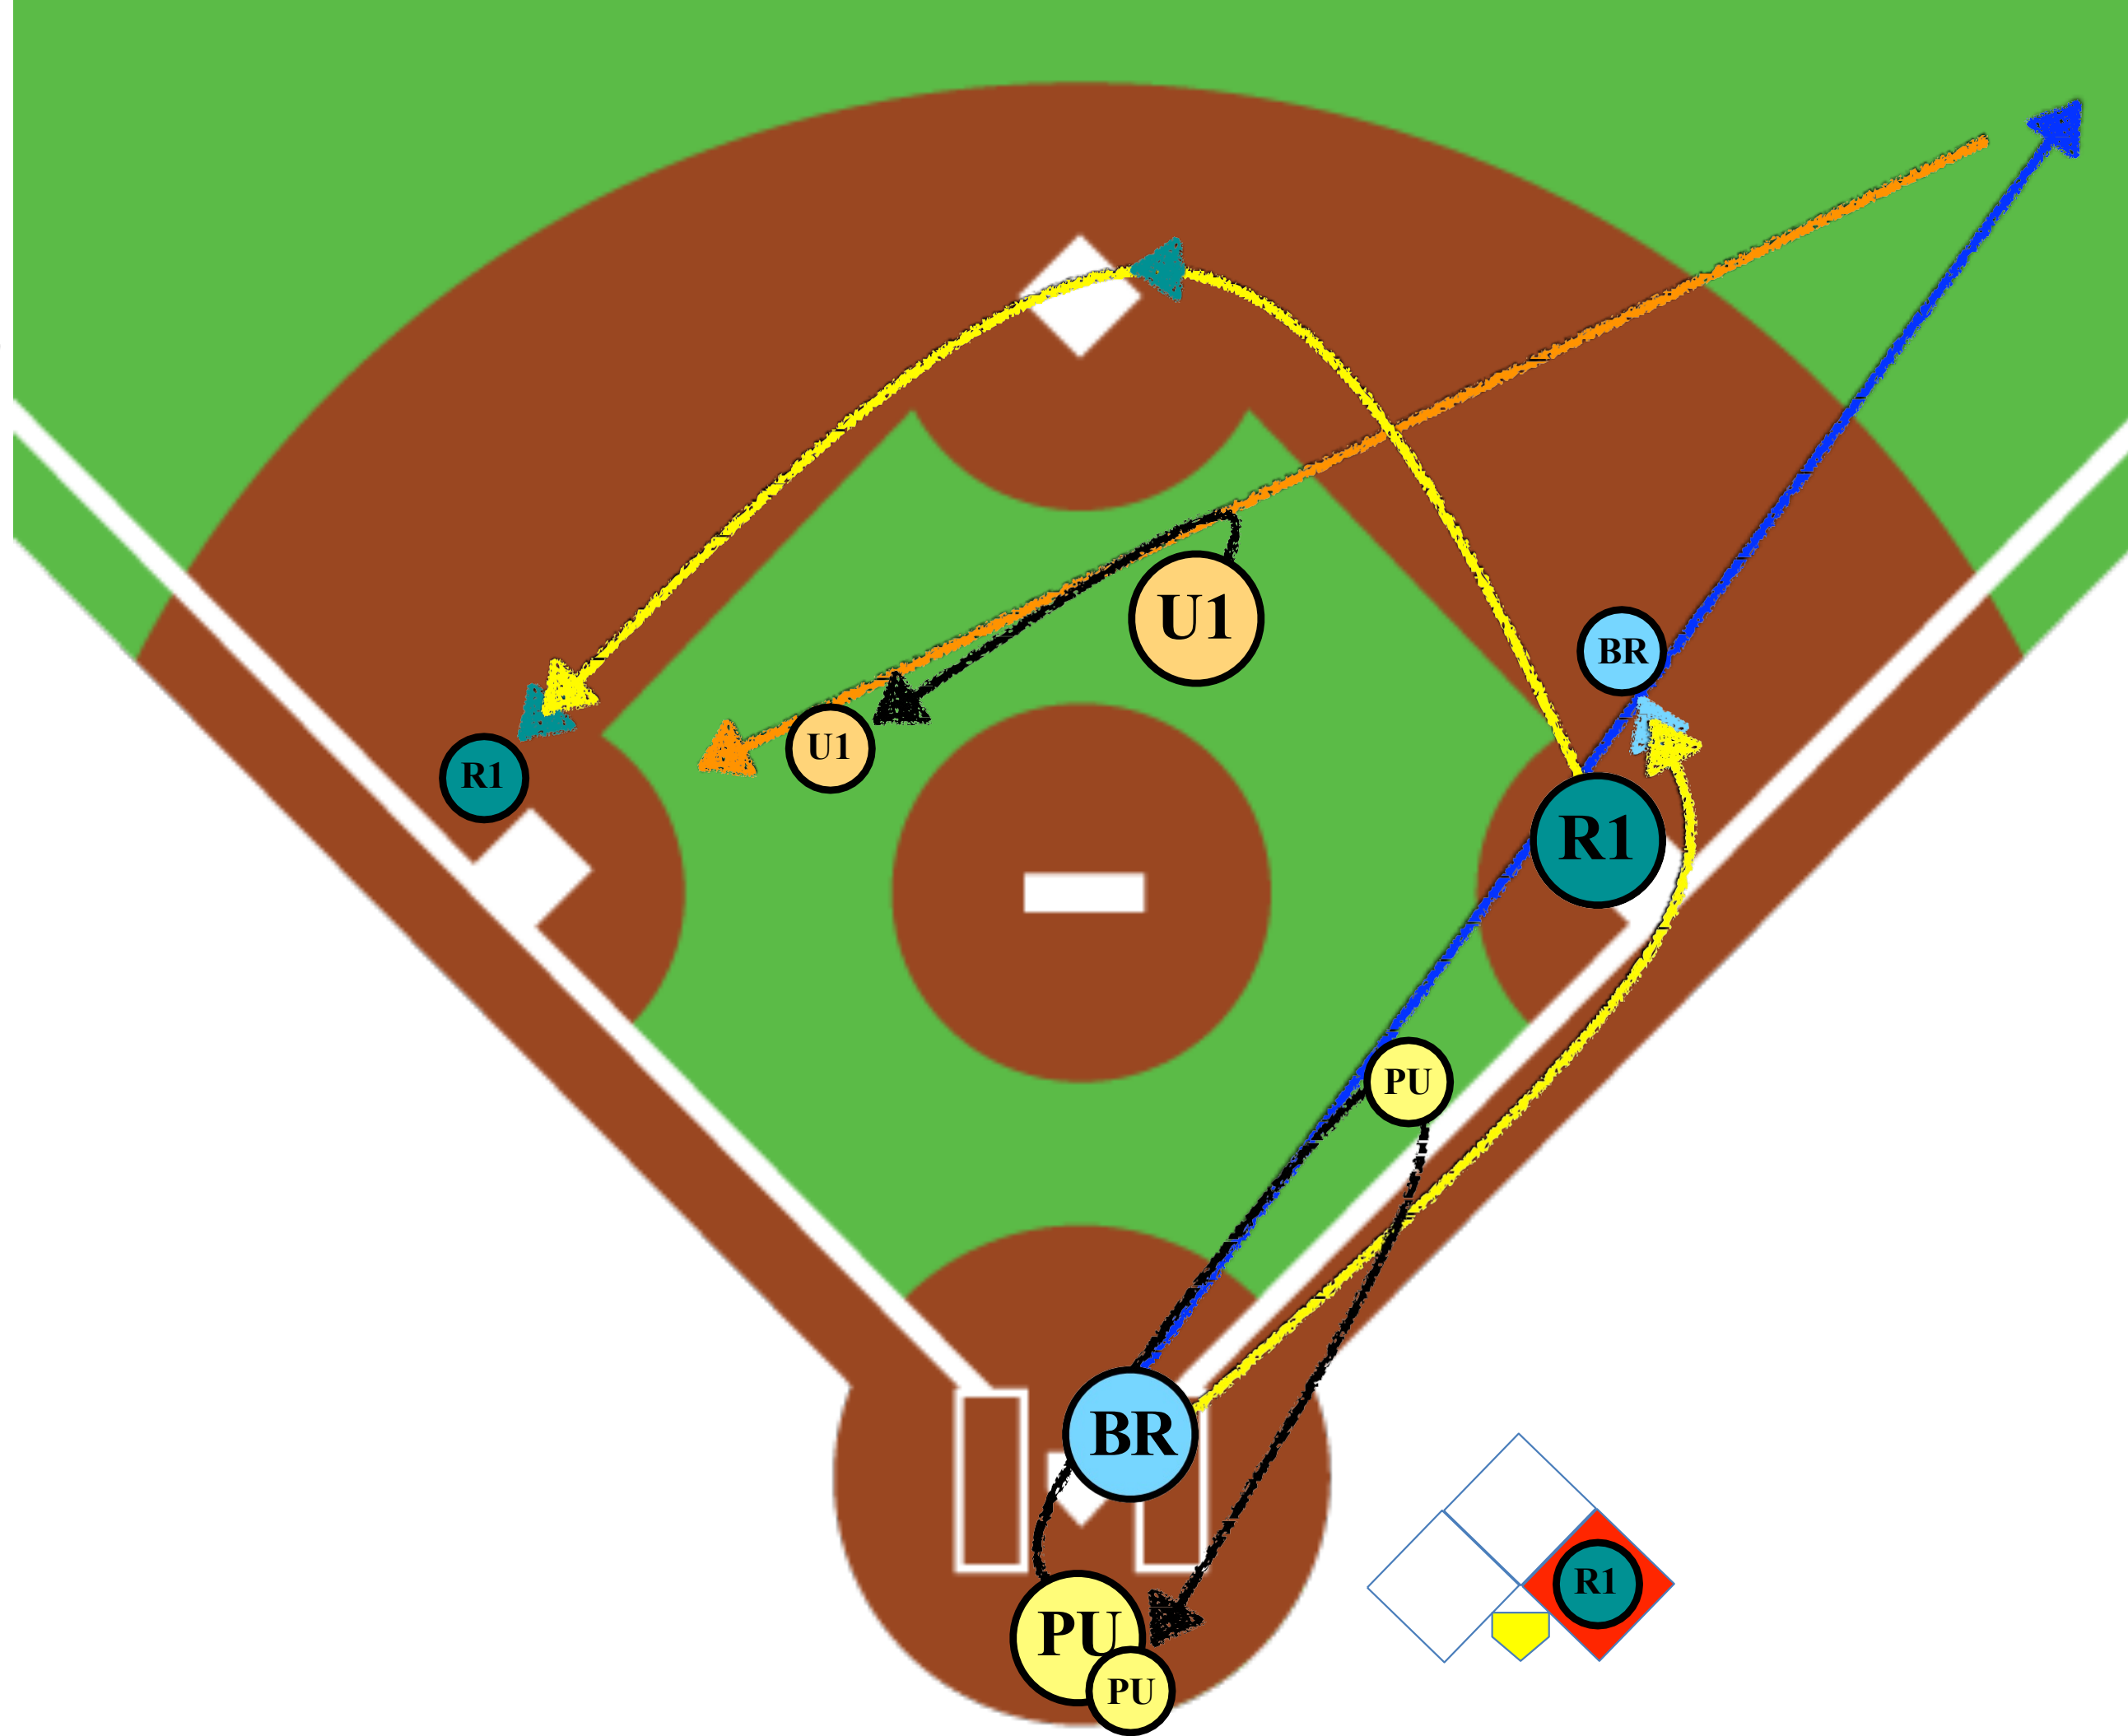

2 UMPIRE MECHANICS

FLY BALL TO RIGHT FIELD LINE - NO CATCH

- Throw
- Runner's path
- Fly Ball **No Catch**
- **BR** Batter-Runner
- **R1** Runner on 1st
- **U1** 1st Base Umpire
- **PU** Home Plate Umpire