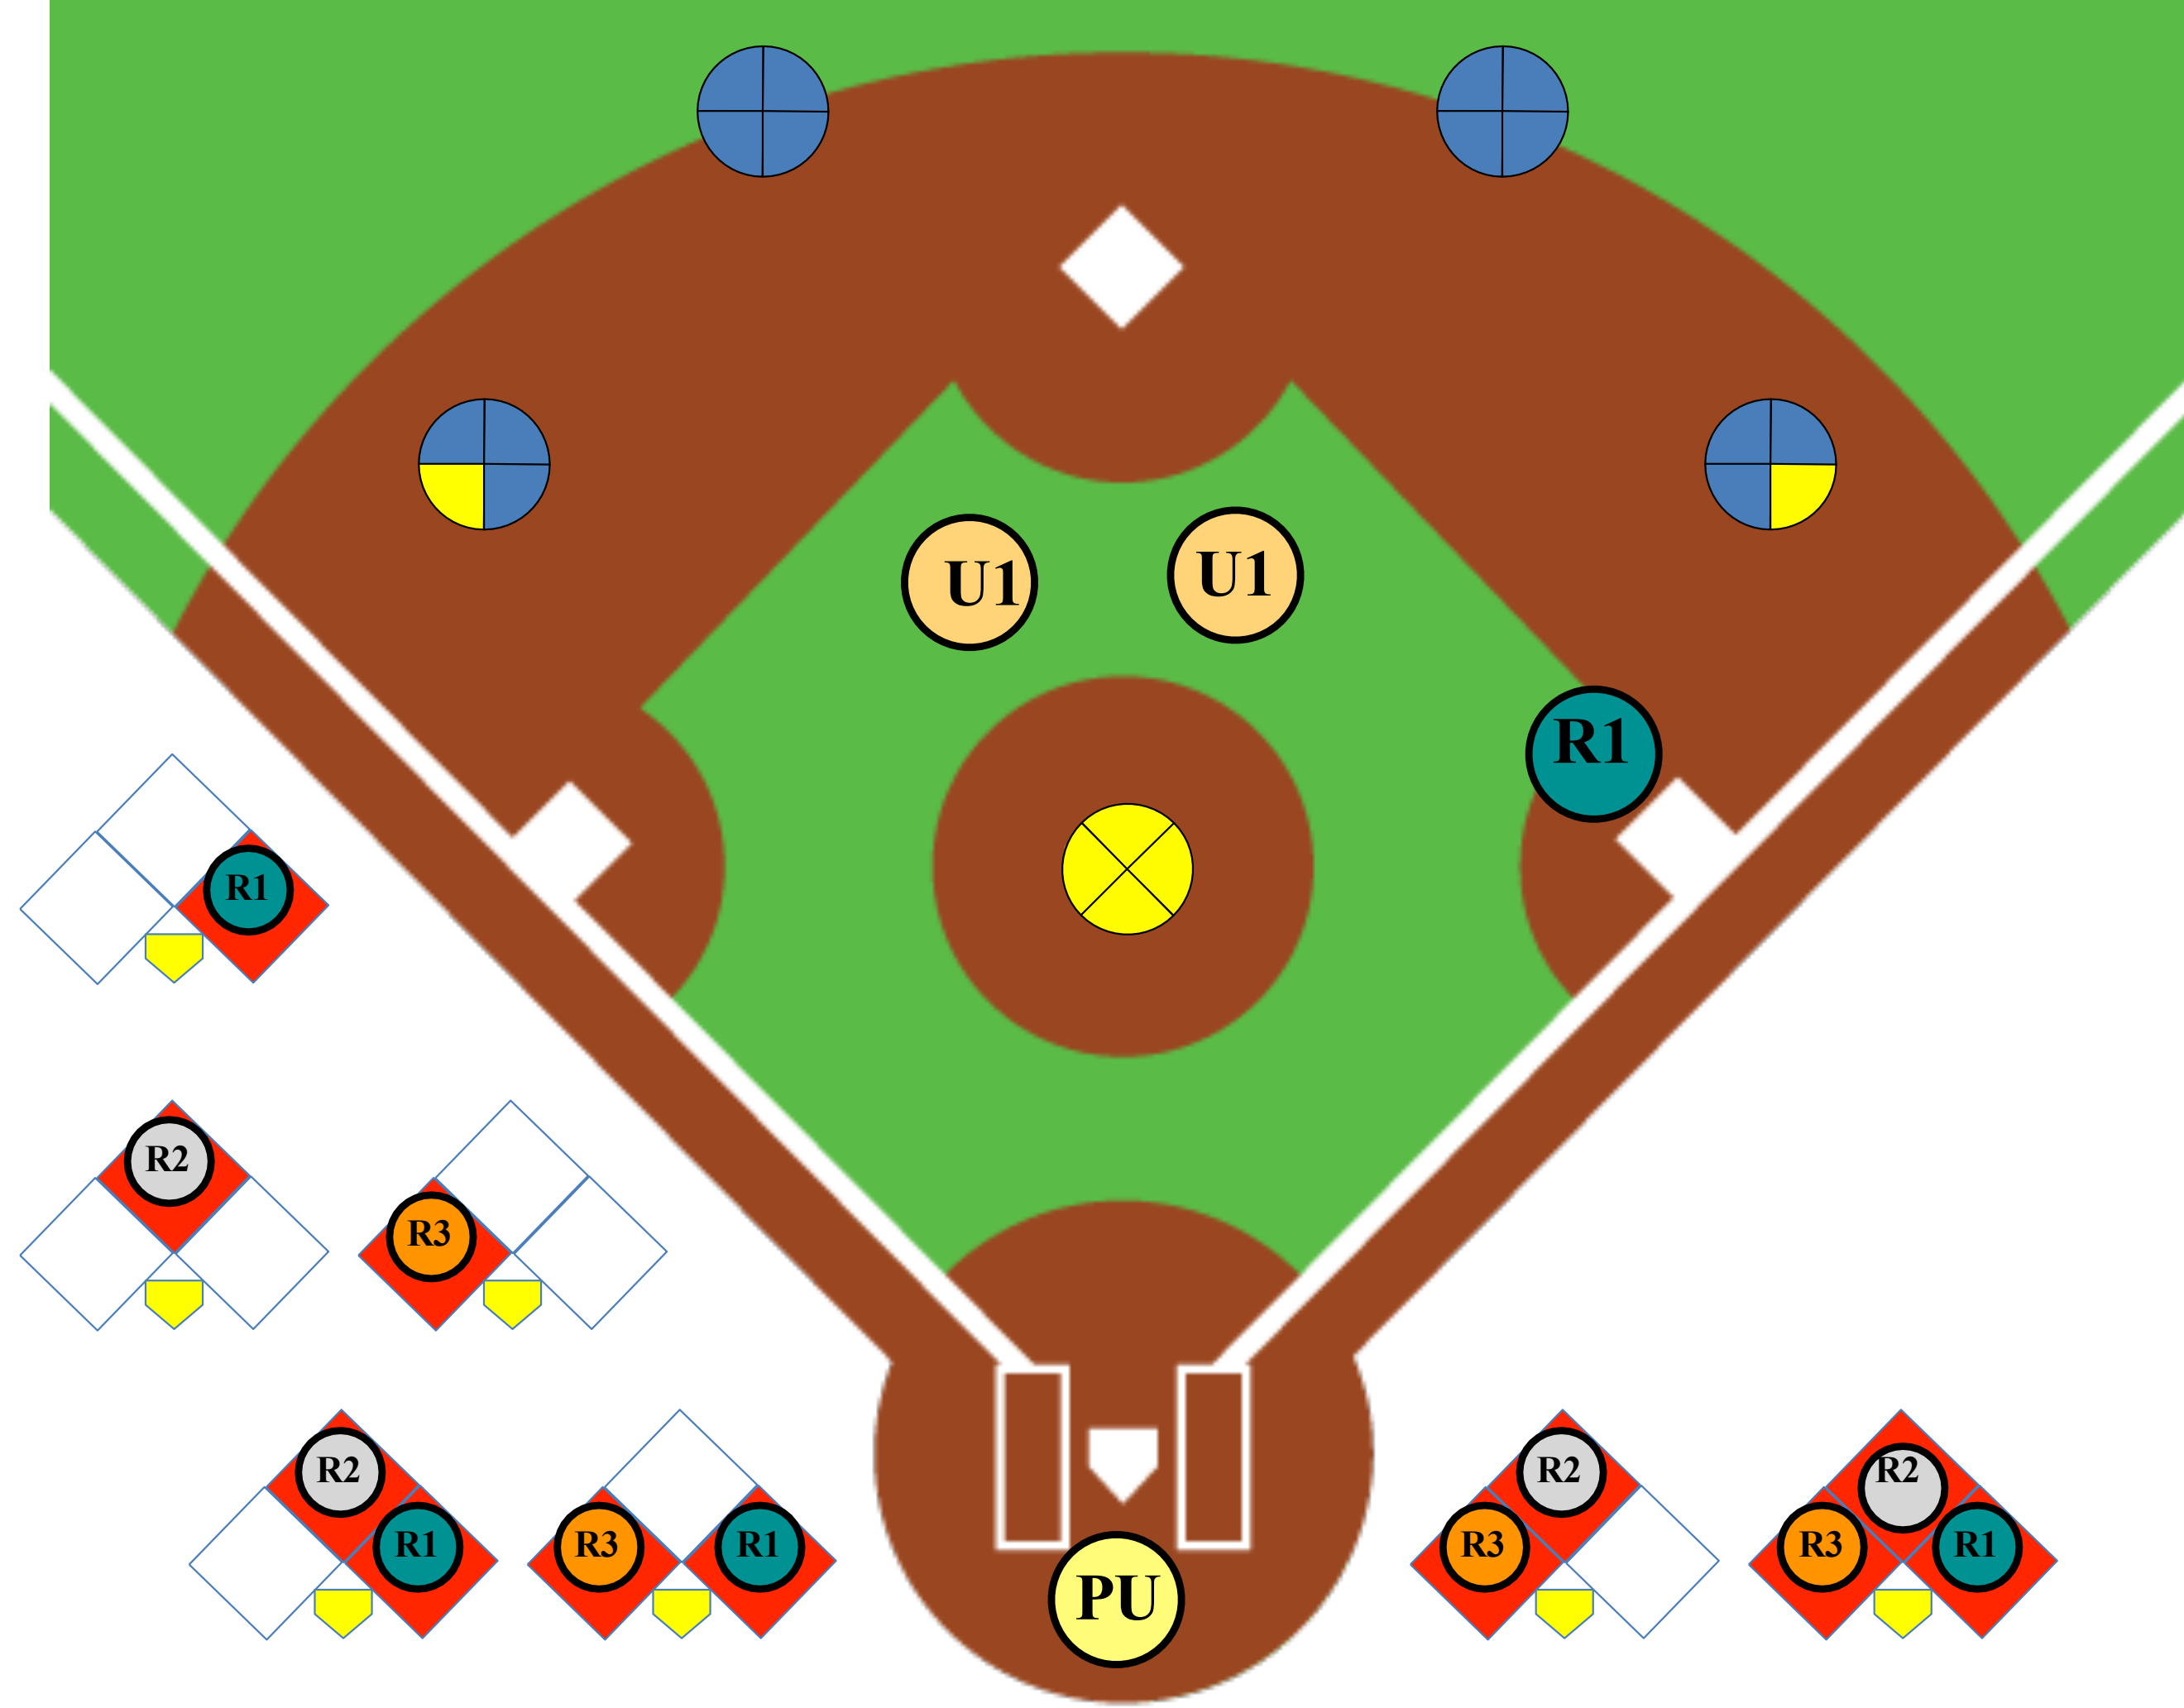

2 UMPIRE MECHANICS

INFIELD CATCH COVERAGE WITH RUNNERS ON BASE

- 1st Base Umpire
- Home Plate Umpire
- Runner on 1st
- 1st Base Umpire
- Home Plate Umpire